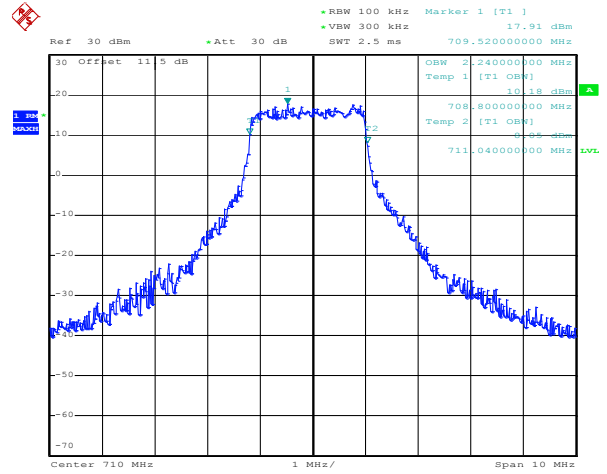

1RB Size, RB Offset 0, 16QAM

Date: 21.DEC.2011 08:31:01

1RB Size, RB Offset 24, QPSK

Date: 21.DEC.2011 08:31:16

1RB Size, RB Offset 24, 16QAM

Band 17
Bandwidth 5M

Date: 21.DEC.2011 08:31:51

12RB Size, RB Offset 6, QPSK