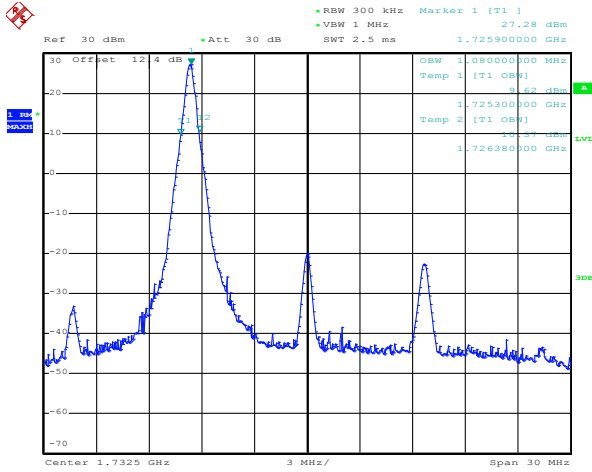

Band 4

Bandwidth 15M

Date: 10.JAN.2012 11:53:43