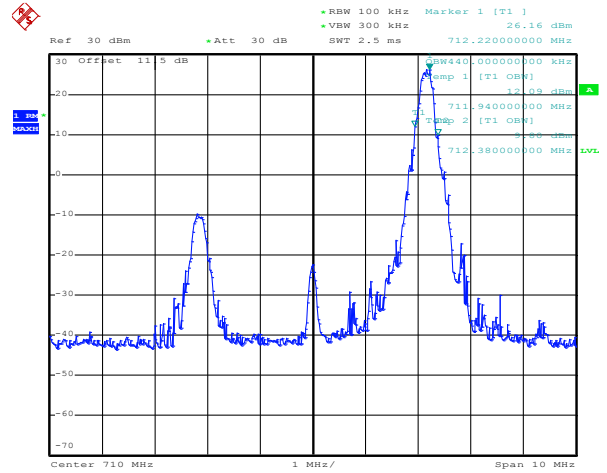

1RB Size, RB Offset 0, 16QAM

Date: 21.DEC.2011 08:31:16

1RB Size, RB Offset 24, 16QAM