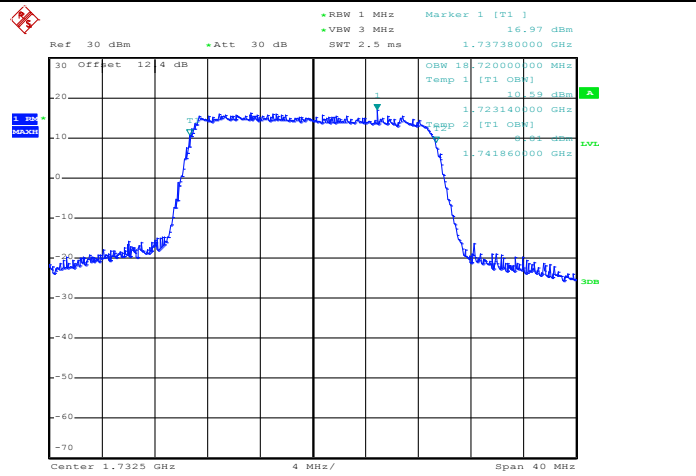

Band 4

Bandwidth 20M

Date: 6.JAN.2012 14:38:58

50RB Size, RB Offset 25, QPSK

Date: 6.JAN.2012 14:39:30

50RB Size, RB Offset 25, 16QAM

Date: 6.JAN.2012 14:40:02

100RB Size, RB Offset 0, QPSK