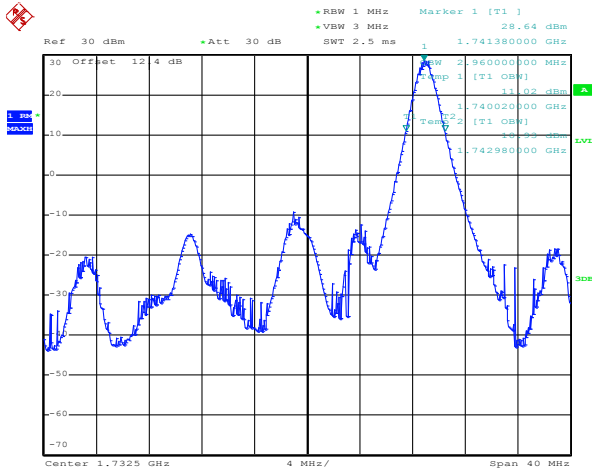

1RB Size, RB Offset 0, QPSK

Date: 6.JAN.2012 14:24:56

1RB Size, RB Offset 99, QPSK