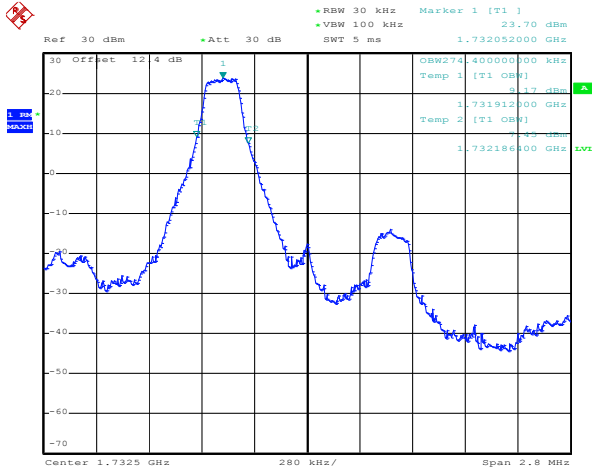

Band 4

Bandwidth 3M

Date: 21.DEC.2011 05:42:57

8RB Size, RB Offset 4, QPSK

Date: 21.DEC.2011 05:43:23

8RB Size, RB Offset 4, 16QAM

Date: 21.DEC.2011 03:07:30

15RB Size, RB Offset 0, QPSK

Date: 21.DEC.2011 03:08:17

15RB Size, RB Offset 0, 16QAM

Band 4

Bandwidth 1.4M

Date: 21.DEC.2011 03:36:49

1RB Size, RB Offset 0, QPSK

Date: 21.DEC.2011 03:37:05

1RB Size, RB Offset 0, 16QAM