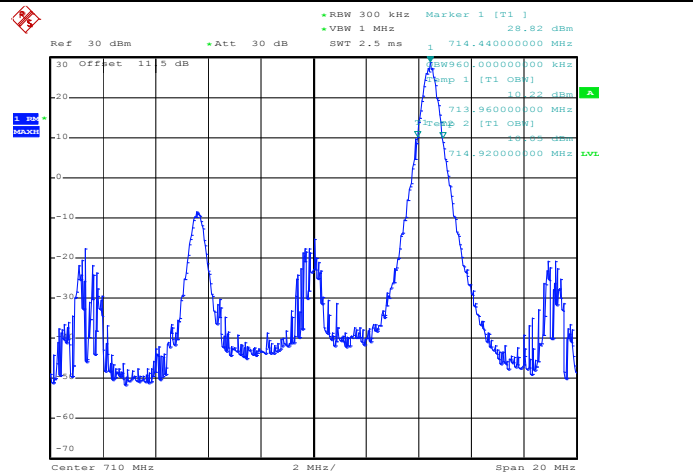

Band 17

Bandwidth 10M

Date: 21.DEC.2011 08:10:33

1RB Size, RB Offset 0, QPSK

Date: 21.DEC.2011 08:10:55

1RB Size, RB Offset 0, 16QAM

Date: 21.DEC.2011 08:11:20

1RB Size, RB Offset 49, QPSK