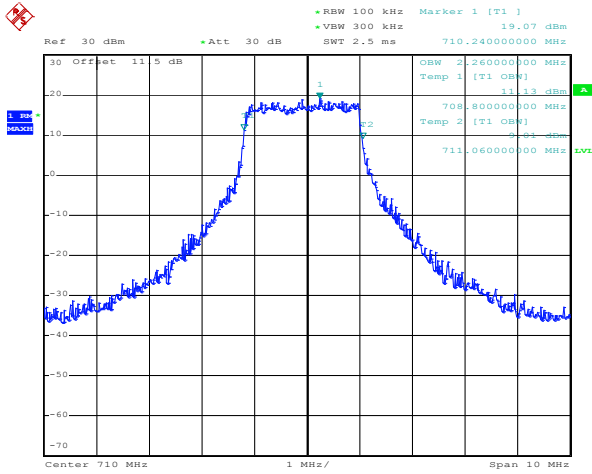

1RB Size, RB Offset 0, 16QAM

Date: 21.DEC.2011 08:31:01

1RB Size, RB Offset 24, QPSK

Date: 21.DEC.2011 08:31:16

1RB Size, RB Offset 24, 16QAM

Band 17
Bandwidth 5M

Date: 21.DEC.2011 08:31:51

12RB Size, RB Offset 6, QPSK