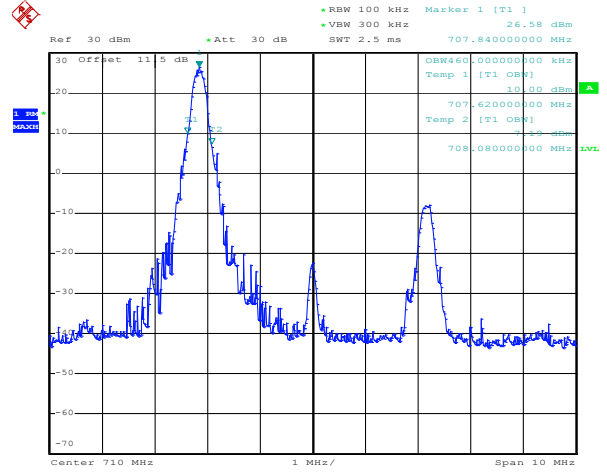

Date: 21.DEC.2011 08:12:56

50RB Size, RB Offset 0, QPSK

Date: 21.DEC.2011 08:13:14

50RB Size, RB Offset 0, 16QAM

Band 17
Bandwidth 5M

Date: 21.DEC.2011 08:30:21

1RB Size, RB Offset 0, QPSK

Date: 21.DEC.2011 08:30:38