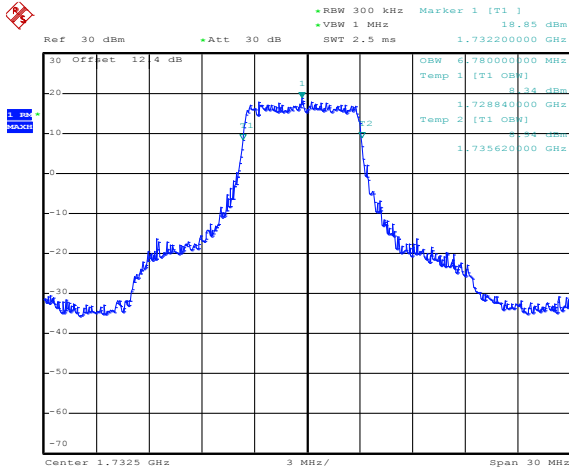

Date: 10.JAN.2012 11:54:24

1RB Size, RB Offset 74, QPSK

Date: 10.JAN.2012 11:54:43

1RB Size, RB Offset 74, 16QAM

Band 4

Bandwidth 15M

Date: 10.JAN.2012 11:55:10

36RB Size, RB Offset 18, QPSK

Date: 10.JAN.2012 11:55:31

36RB Size, RB Offset 18, 16QAM

Date: 10.JAN.2012 11:55:59

75RB Size, RB Offset 0, QPSK

Date: 10.JAN.2012 11:56:16

75RB Size, RB Offset 0, 16QAM

Band 4

Bandwidth 10M