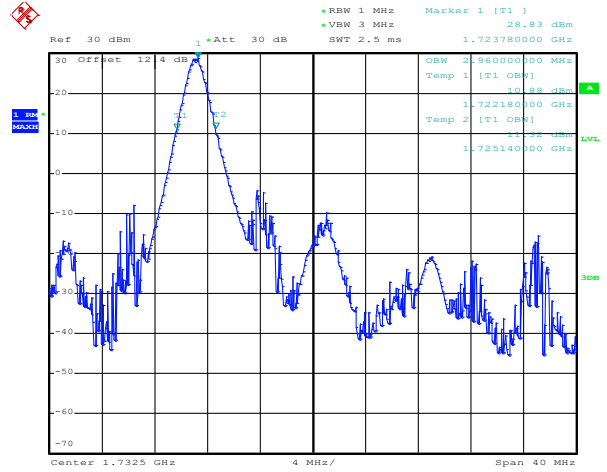

Date: 6.JAN.2012 14:24:30