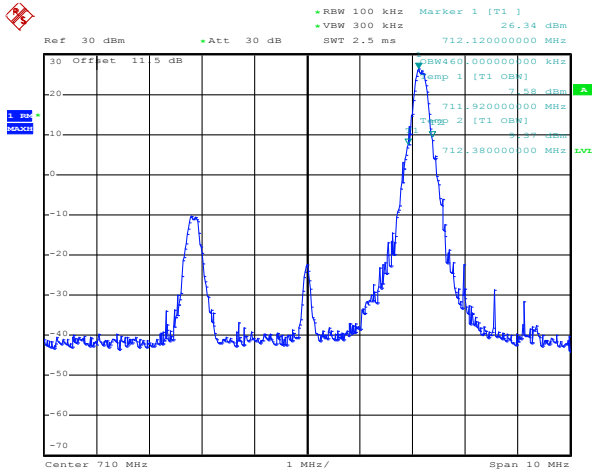

1RB Size, RB Offset 0, QPSK

Date: 21.DEC.2011 08:31:01

1RB Size, RB Offset 24, QPSK