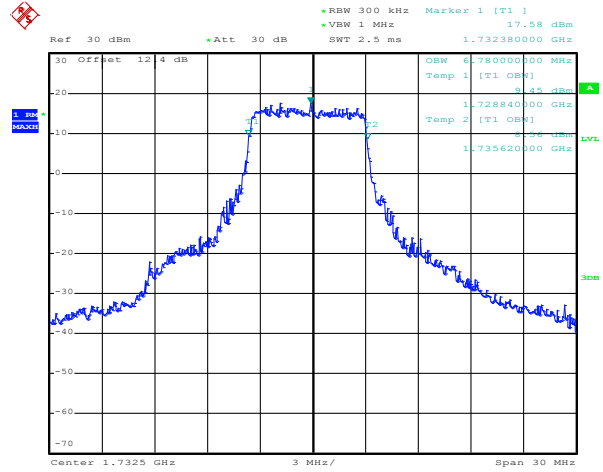

Date: 10.JAN.2012 11:54:24

1RB Size, RB Offset 74, QPSK

Date: 10.JAN.2012 11:54:43

1RB Size, RB Offset 74, 16QAM

Band 4

Bandwidth 15M

Date: 10.JAN.2012 11:55:10

36RB Size, RB Offset 18, QPSK