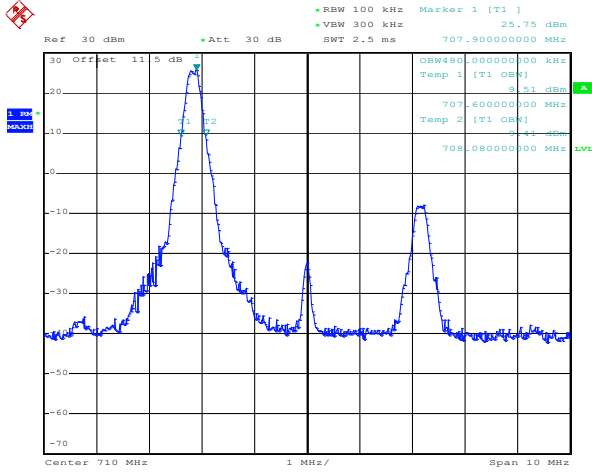

Date: 21.DEC.2011 08:12:56

50RB Size, RB Offset 0, QPSK

Date: 21.DEC.2011 08:13:14

50RB Size, RB Offset 0, 16QAM

Band 17
Bandwidth 5M

Date: 21.DEC.2011 08:30:21

1RB Size, RB Offset 0, QPSK

Date: 21.DEC.2011 08:30:38