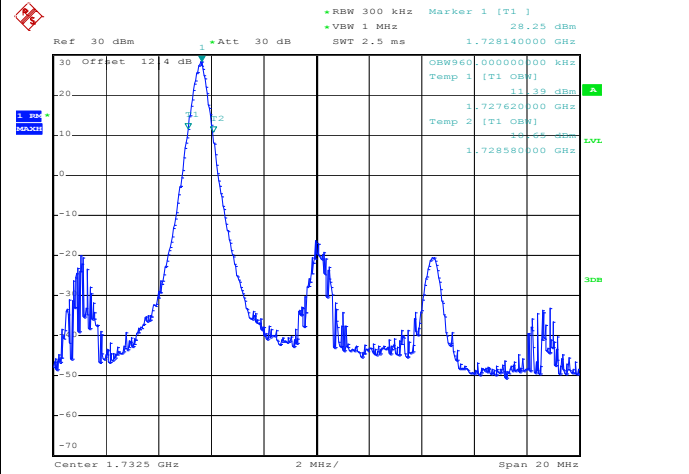

Date: 20.DEC.2011 14:18:59