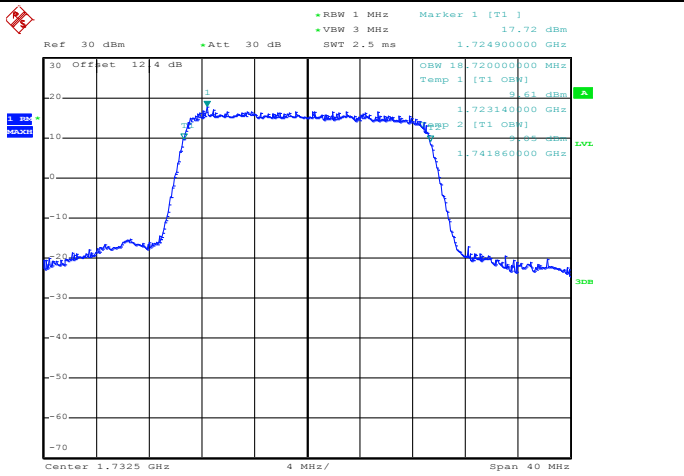

Band 4

Bandwidth 20M

Date: 6.JAN.2012 14:38:58

50RB Size, RB Offset 25, QPSK

Date: 6.JAN.2012 14:39:30

50RB Size, RB Offset 25, 16QAM

Date: 6.JAN.2012 14:40:02

100RB Size, RB Offset 0, QPSK

Date: 6.JAN.2012 14:40:24

100RB Size, RB Offset 0, 16QAM

Band 4

Bandwidth 15M

Date: 10.JAN.2012 11:53:43

1RB Size, RB Offset 0, QPSK

Date: 10.JAN.2012 11:54:03

1RB Size, RB Offset 0, 16QAM