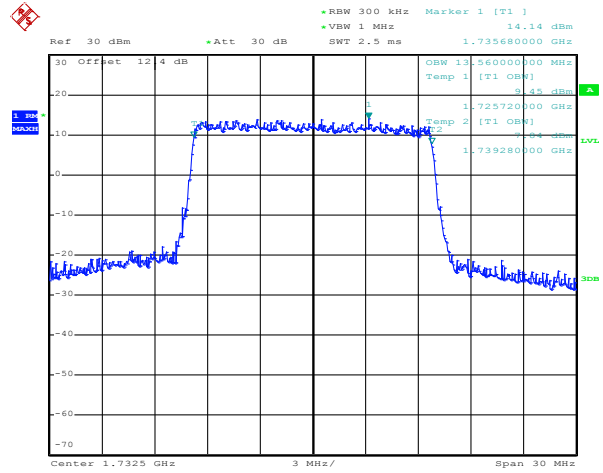

Date: 10.JAN.2012 11:54:24

1RB Size, RB Offset 74, QPSK

Date: 10.JAN.2012 11:54:43

1RB Size, RB Offset 74, 16QAM

Band 4

Bandwidth 15M

Date: 10.JAN.2012 11:55:10

36RB Size, RB Offset 18, QPSK

Date: 10.JAN.2012 11:55:31

36RB Size, RB Offset 18, 16QAM

Date: 10.JAN.2012 11:55:59

75RB Size, RB Offset 0, QPSK

Date: 10.JAN.2012 11:56:16

75RB Size, RB Offset 0, 16QAM

Band 4

Bandwidth 10M