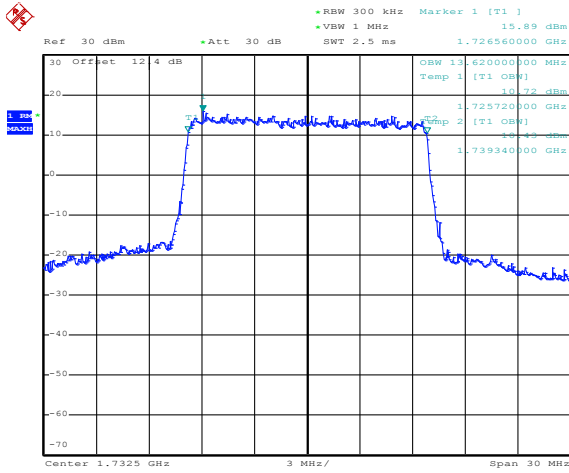

36RB Size, RB Offset 18, QPSK

Date: 10.JAN.2012 11:55:59

75RB Size, RB Offset 0, QPSK