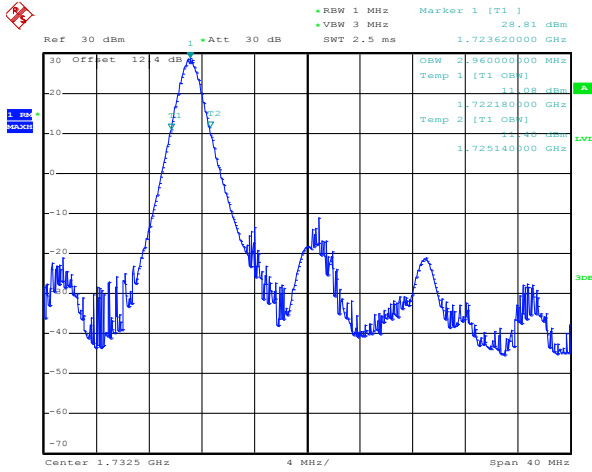

Date: 21.DEC.2011 08:32:07

12RB Size, RB Offset 6, 16QAM

Date: 21.DEC.2011 08:32:46

25RB Size, RB Offset 0, QPSK

Date: 21.DEC.2011 08:33:00

25RB Size, RB Offset 0, 16QAM

Band 4

Bandwidth 20M