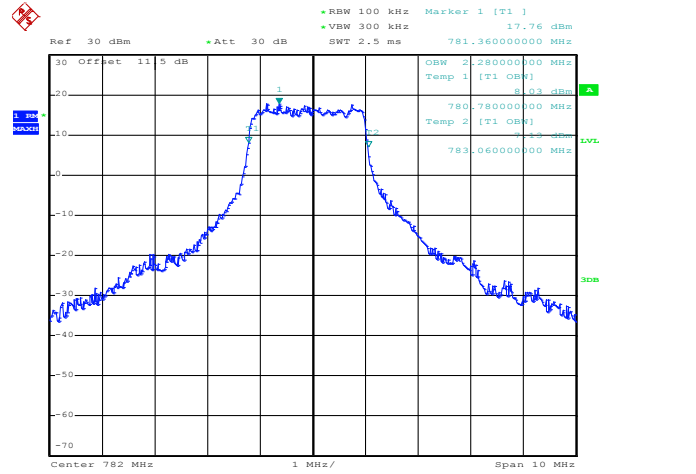

Date: 2.DEC.2011 16:07:45

50RB Size, RB Offset 0, QPSK

Date: 2.DEC.2011 16:09:13

50RB Size, RB Offset 0, 16QAM

Band 13  
Bandwidth 5M

Date: 2.DEC.2011 10:24:26

1RB Size, RB Offset 0, QPSK

Date: 2.DEC.2011 10:23:18

1RB Size, RB Offset 0, 16QAM

Date: 2.DEC.2011 10:30:18

1RB Size, RB Offset 24, QPSK

Date: 2.DEC.2011 10:32:11

1RB Size, RB Offset 24, 16QAM

Band 13
Bandwidth 5M

Date: 2.DEC.2011 10:35:34

12RB Size, RB Offset 6, QPSK

Date: 2.DEC.2011 10:34:19

12RB Size, RB Offset 6, 16QAM

Date: 2.DEC.2011 10:20:45

25RB Size, RB Offset 0, QPSK

Date: 2.DEC.2011 10:22:33

25RB Size, RB Offset 0, 16QAM