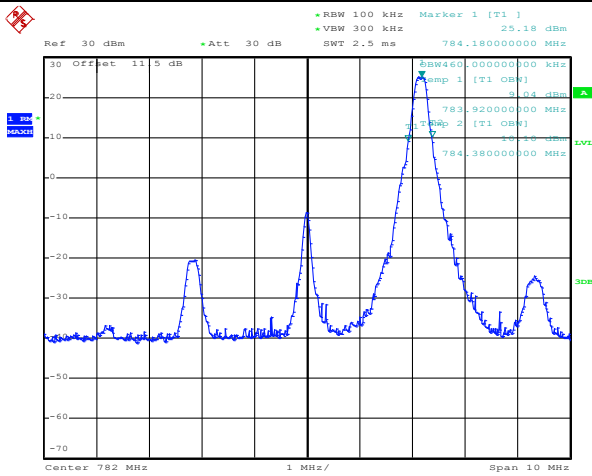

Date: 2.DEC.2011 16:07:45

50RB Size, RB Offset 0, QPSK

Date: 2.DEC.2011 16:09:13

50RB Size, RB Offset 0, 16QAM

Band 13  
Bandwidth 5M

Date: 2.DEC.2011 10:24:26

1RB Size, RB Offset 0, QPSK

Date: 2.DEC.2011 10:23:18

1RB Size, RB Offset 0, 16QAM

Date: 2.DEC.2011 10:30:18

1RB Size, RB Offset 24, QPSK

Date: 2.DEC.2011 10:32:11

1RB Size, RB Offset 24, 16QAM

Band 13
Bandwidth 5M

Date: 2.DEC.2011 10:35:34

12RB Size, RB Offset 6, QPSK