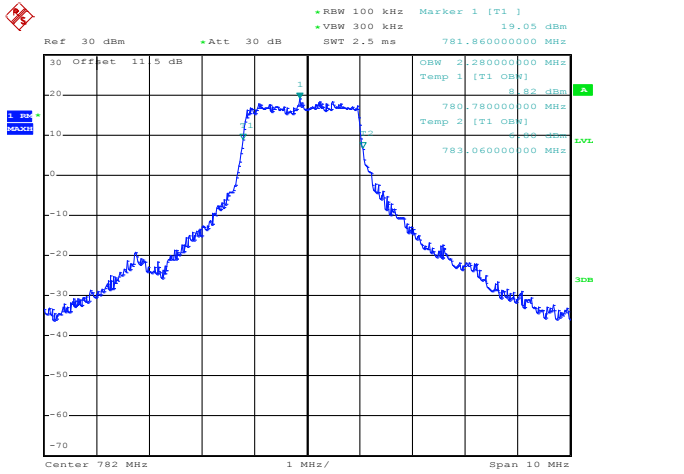

Date: 2.DEC.2011 16:07:45

50RB Size, RB Offset 0, QPSK

Date: 2.DEC.2011 16:09:13

50RB Size, RB Offset 0, 16QAM

Band 13  
Bandwidth 5M

Date: 2.DEC.2011 10:24:26

1RB Size, RB Offset 0, QPSK

Date: 2.DEC.2011 10:23:18

1RB Size, RB Offset 0, 16QAM

Date: 2.DEC.2011 10:30:18

1RB Size, RB Offset 24, QPSK

Date: 2.DEC.2011 10:32:11

1RB Size, RB Offset 24, 16QAM

Band 13
Bandwidth 5M

Date: 2.DEC.2011 10:35:34

12RB Size, RB Offset 6, QPSK

Date: 2.DEC.2011 10:34:19

12RB Size, RB Offset 6, 16QAM

Date: 2.DEC.2011 10:20:45

25RB Size, RB Offset 0, QPSK

Date: 2.DEC.2011 10:22:33

25RB Size, RB Offset 0, 16QAM