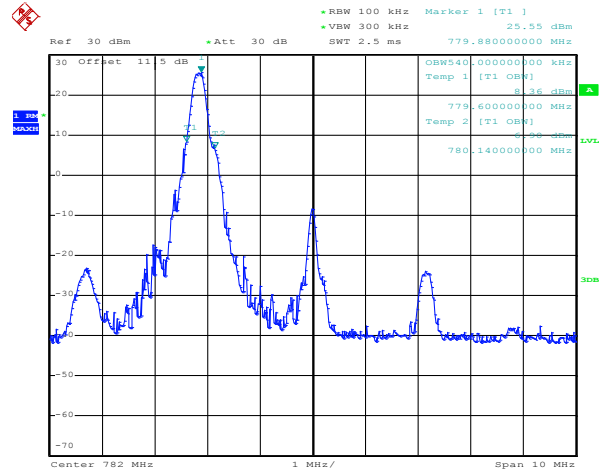

Date: 2.DEC.2011 16:07:45

50RB Size, RB Offset 0, QPSK

Date: 2.DEC.2011 16:09:13

50RB Size, RB Offset 0, 16QAM

Band 13  
Bandwidth 5M

Date: 2.DEC.2011 10:24:26

1RB Size, RB Offset 0, QPSK

Date: 2.DEC.2011 10:23:18

1RB Size, RB Offset 0, 16QAM

Date: 2.DEC.2011 10:30:18

1RB Size, RB Offset 24, QPSK

Date: 2.DEC.2011 10:32:11

1RB Size, RB Offset 24, 16QAM

Band 13
Bandwidth 5M

Date: 2.DEC.2011 10:35:34

12RB Size, RB Offset 6, QPSK