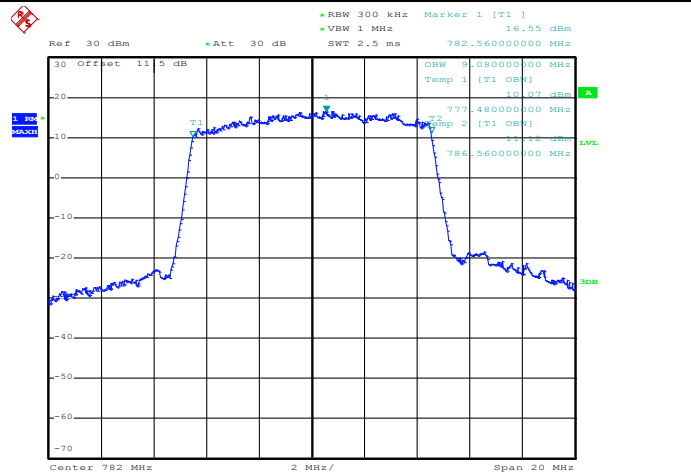

Date: 2.DEC.2011 16:13:45

1RB Size, RB Offset 49, 16QAM

Band 13

Bandwidth 10M

Date: 2.DEC.2011 16:10:59

25RB Size, RB Offset 13, QPSK

Date: 2.DEC.2011 16:10:24

25RB Size, RB Offset 13, 16QAM

Date: 2.DEC.2011 16:07:45

50RB Size, RB Offset 0, QPSK

Date: 2.DEC.2011 16:09:13

50RB Size, RB Offset 0, 16QAM

Band 13  
Bandwidth 5M

Date: 2.DEC.2011 10:24:26

1RB Size, RB Offset 0, QPSK

Date: 2.DEC.2011 10:23:18