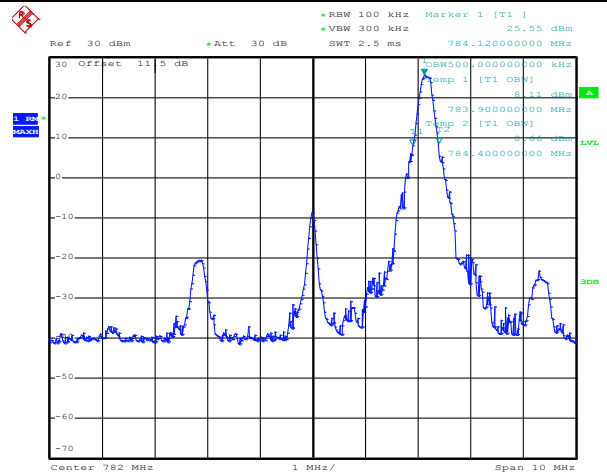

Date: 2.DEC.2011 16:07:45

50RB Size, RB Offset 0, QPSK

Date: 2.DEC.2011 16:09:13

50RB Size, RB Offset 0, 16QAM

Band 13  
Bandwidth 5M

Date: 2.DEC.2011 10:24:26

1RB Size, RB Offset 0, QPSK

Date: 2.DEC.2011 10:23:18

1RB Size, RB Offset 0, 16QAM

Date: 2.DEC.2011 10:30:18

1RB Size, RB Offset 24, QPSK

Date: 2.DEC.2011 10:32:11

1RB Size, RB Offset 24, 16QAM

Band 13
Bandwidth 5M

Date: 2.DEC.2011 10:35:34

12RB Size, RB Offset 6, QPSK

Date: 2.DEC.2011 10:34:19

12RB Size, RB Offset 6, 16QAM

Date: 2.DEC.2011 10:20:45

25RB Size, RB Offset 0, QPSK

Date: 2.DEC.2011 10:22:33

25RB Size, RB Offset 0, 16QAM