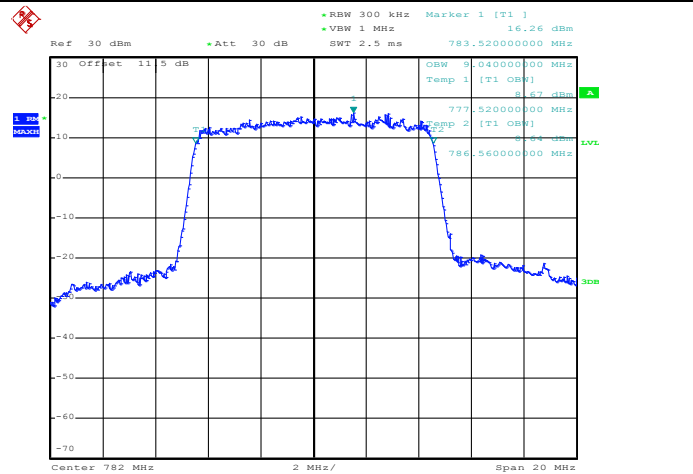

Date: 2.DEC.2011 16:13:45

1RB Size, RB Offset 49, 16QAM

Band 13

Bandwidth 10M

Date: 2.DEC.2011 16:10:59

25RB Size, RB Offset 13, QPSK

Date: 2.DEC.2011 16:10:24

25RB Size, RB Offset 13, 16QAM

Date: 2.DEC.2011 16:07:45

50RB Size, RB Offset 0, QPSK

Date: 2.DEC.2011 16:09:13

50RB Size, RB Offset 0, 16QAM

Band 13  
Bandwidth 5M

Date: 2.DEC.2011 10:24:26

1RB Size, RB Offset 0, QPSK

Date: 2.DEC.2011 10:23:18