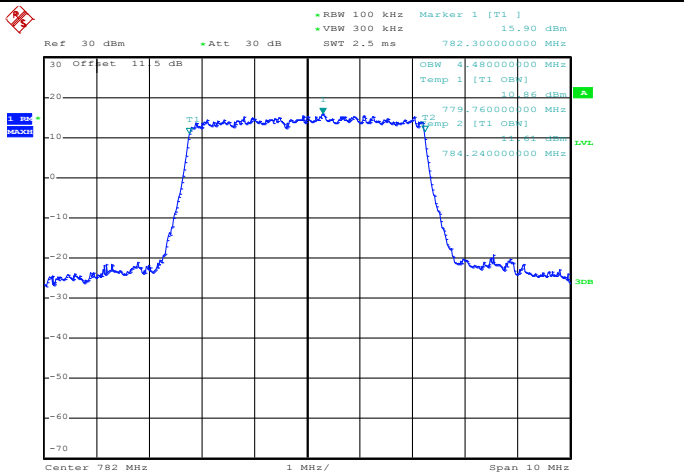

Date: 2.DEC.2011 16:07:45

50RB Size, RB Offset 0, QPSK

Date: 2.DEC.2011 16:09:13

50RB Size, RB Offset 0, 16QAM

Band 13  
Bandwidth 5M

Date: 2.DEC.2011 10:24:26

1RB Size, RB Offset 0, QPSK

Date: 2.DEC.2011 10:23:18

1RB Size, RB Offset 0, 16QAM

Date: 2.DEC.2011 10:30:18

1RB Size, RB Offset 24, QPSK

Date: 2.DEC.2011 10:32:11

1RB Size, RB Offset 24, 16QAM

Band 13
Bandwidth 5M

Date: 2.DEC.2011 10:35:34

12RB Size, RB Offset 6, QPSK

Date: 2.DEC.2011 10:34:19

12RB Size, RB Offset 6, 16QAM

Date: 2.DEC.2011 10:20:45

25RB Size, RB Offset 0, QPSK

Date: 2.DEC.2011 10:22:33

25RB Size, RB Offset 0, 16QAM