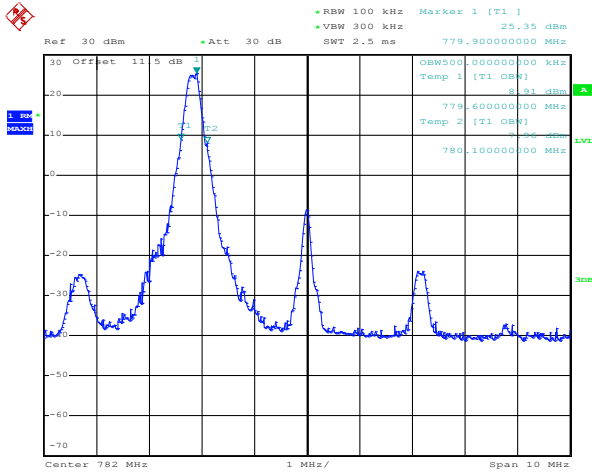

Date: 2.DEC.2011 16:07:45

50RB Size, RB Offset 0, QPSK

Date: 2.DEC.2011 16:09:13

50RB Size, RB Offset 0, 16QAM

Band 13  
Bandwidth 5M

Date: 2.DEC.2011 10:24:26

1RB Size, RB Offset 0, QPSK

Date: 2.DEC.2011 10:23:18

1RB Size, RB Offset 0, 16QAM

Date: 2.DEC.2011 10:30:18

1RB Size, RB Offset 24, QPSK

Date: 2.DEC.2011 10:32:11

1RB Size, RB Offset 24, 16QAM

Band 13
Bandwidth 5M

Date: 2.DEC.2011 10:35:34

12RB Size, RB Offset 6, QPSK