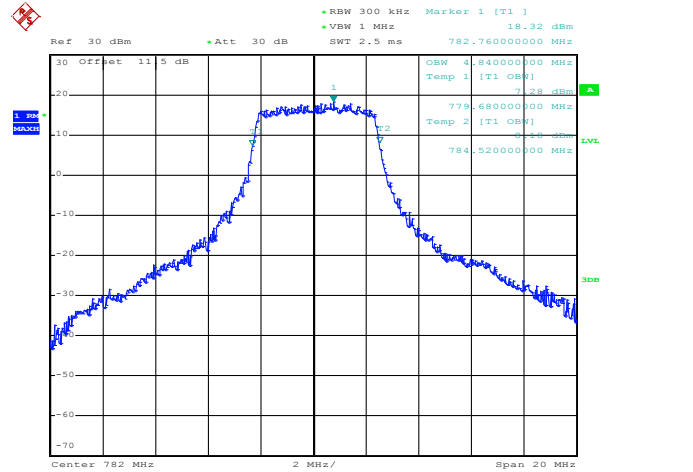

Date: 2.DEC.2011 16:13:45

1RB Size, RB Offset 49, 16QAM

Band 13

Bandwidth 10M

Date: 2.DEC.2011 16:10:59

25RB Size, RB Offset 13, QPSK

Date: 2.DEC.2011 16:10:24

25RB Size, RB Offset 13, 16QAM

Date: 2.DEC.2011 16:07:45

50RB Size, RB Offset 0, QPSK

Date: 2.DEC.2011 16:09:13

50RB Size, RB Offset 0, 16QAM

Band 13  
Bandwidth 5M

Date: 2.DEC.2011 10:24:26

1RB Size, RB Offset 0, QPSK

Date: 2.DEC.2011 10:23:18