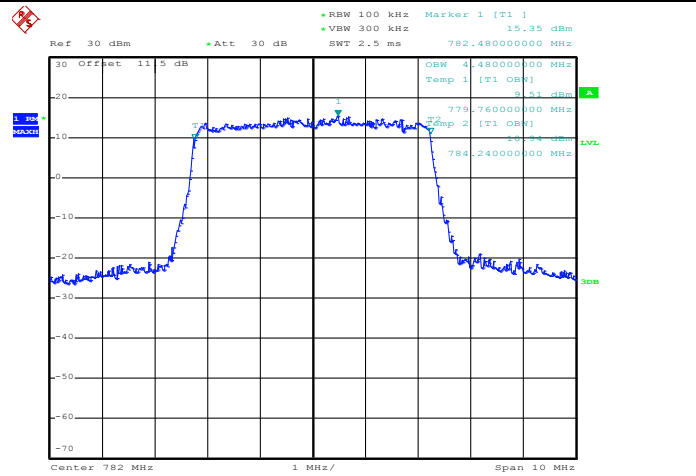

Date: 2.DEC.2011 16:07:45

50RB Size, RB Offset 0, QPSK

Date: 2.DEC.2011 16:09:13

50RB Size, RB Offset 0, 16QAM

Band 13  
Bandwidth 5M

Date: 2.DEC.2011 10:24:26

1RB Size, RB Offset 0, QPSK

Date: 2.DEC.2011 10:23:18

1RB Size, RB Offset 0, 16QAM

Date: 2.DEC.2011 10:30:18

1RB Size, RB Offset 24, QPSK

Date: 2.DEC.2011 10:32:11

1RB Size, RB Offset 24, 16QAM

Band 13
Bandwidth 5M

Date: 2.DEC.2011 10:35:34

12RB Size, RB Offset 6, QPSK

Date: 2.DEC.2011 10:34:19

12RB Size, RB Offset 6, 16QAM

Date: 2.DEC.2011 10:20:45

25RB Size, RB Offset 0, QPSK

Date: 2.DEC.2011 10:22:33

25RB Size, RB Offset 0, 16QAM