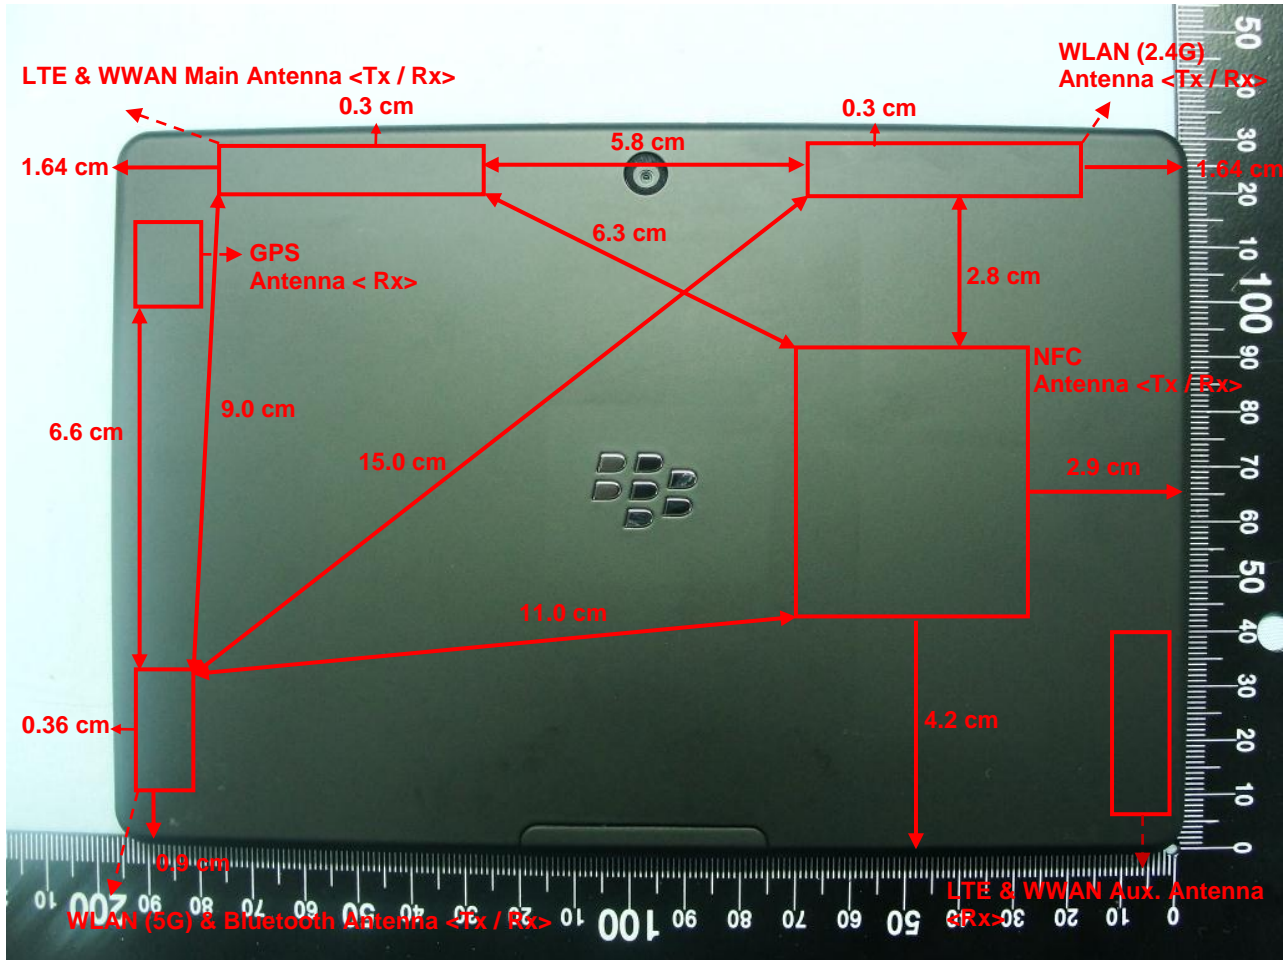

Brand Name: RIM

Model Name: REF31LW

Marketing Name: P150-32*** The stars "*" in model name can be 0 to 9, A to Z or blank, for marking purpose.

Antenna	Length	Width
WLAN (2.4G) Antenna <Tx / Rx>	3.5cm	1.0cm
WLAN (5G) & Bluetooth Antenna <Tx / Rx>	2.3cm	1.0cm
LTE & WWAN Aux. Antenna <Rx>	3.4cm	1.1cm
LTE & WWAN Main Antenna <Tx / Rx>	5.0cm	0.9cm
GPS Antenna <Rx>	1.5cm	1.2cm
NFC Antenna <Tx / Rx>	5.0cm	4.2cm