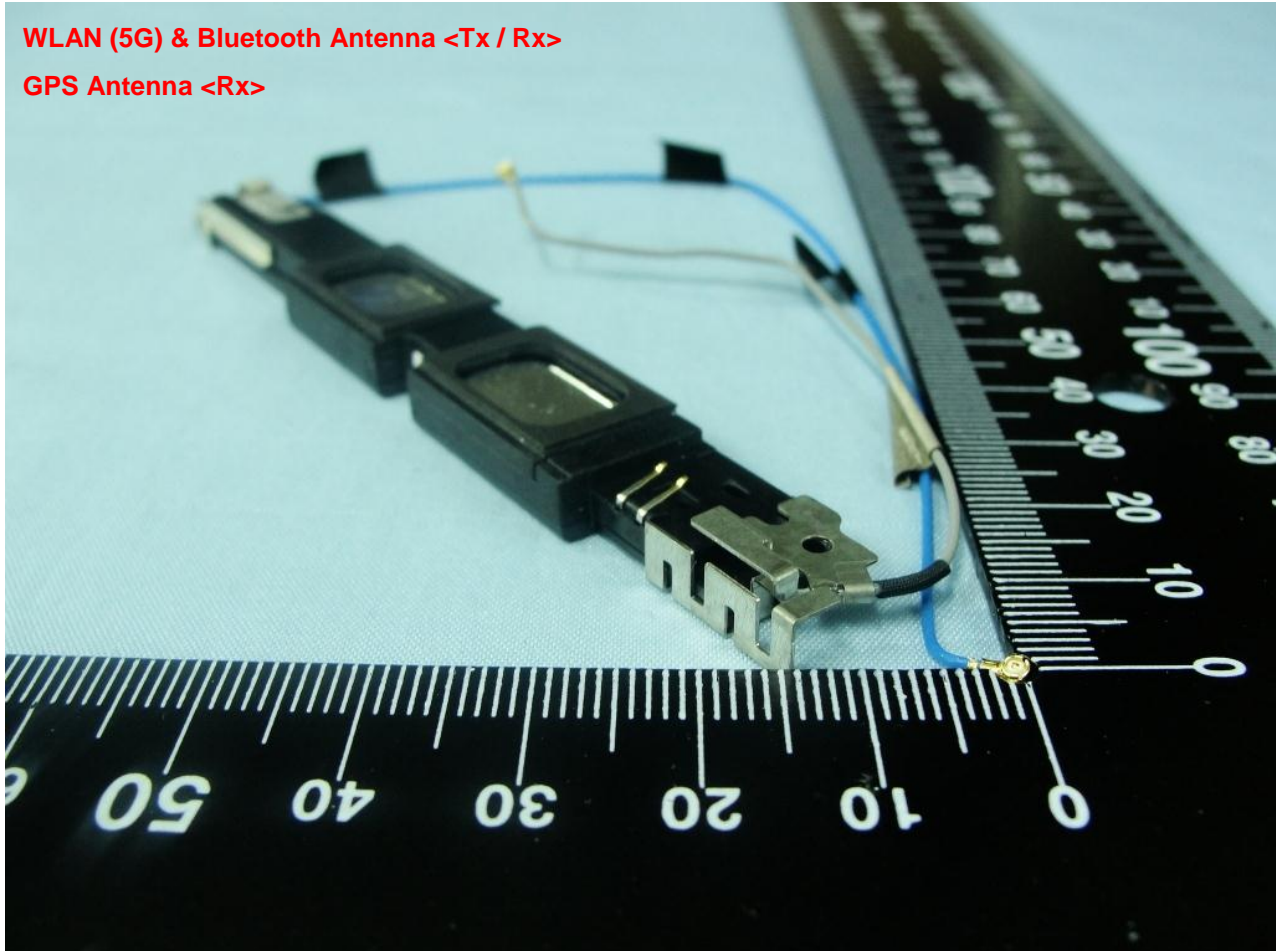

Brand Name: RIM

Model Name: REF31LW

Marketing Name: P150-32*** The stars "*" in model name can be 0 to 9, A to Z or blank, for marking purpose.