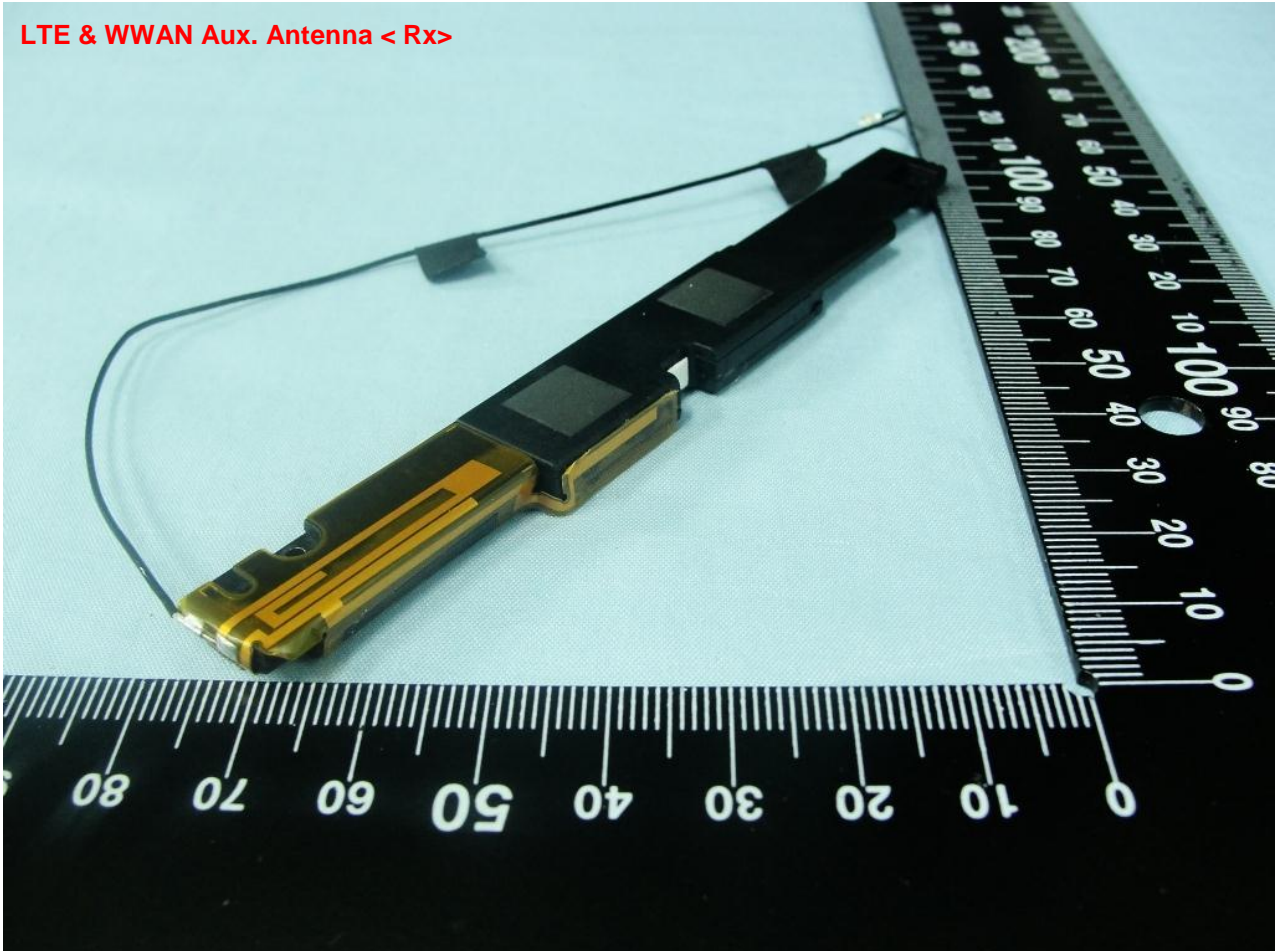

Brand Name: RIM

Model Name: REF31LW

Marketing Name: P150-32*** The stars "*" in model name can be 0 to 9, A to Z or blank, for marking purpose.

LTE & WWAN Aux. Antenna < Rx >