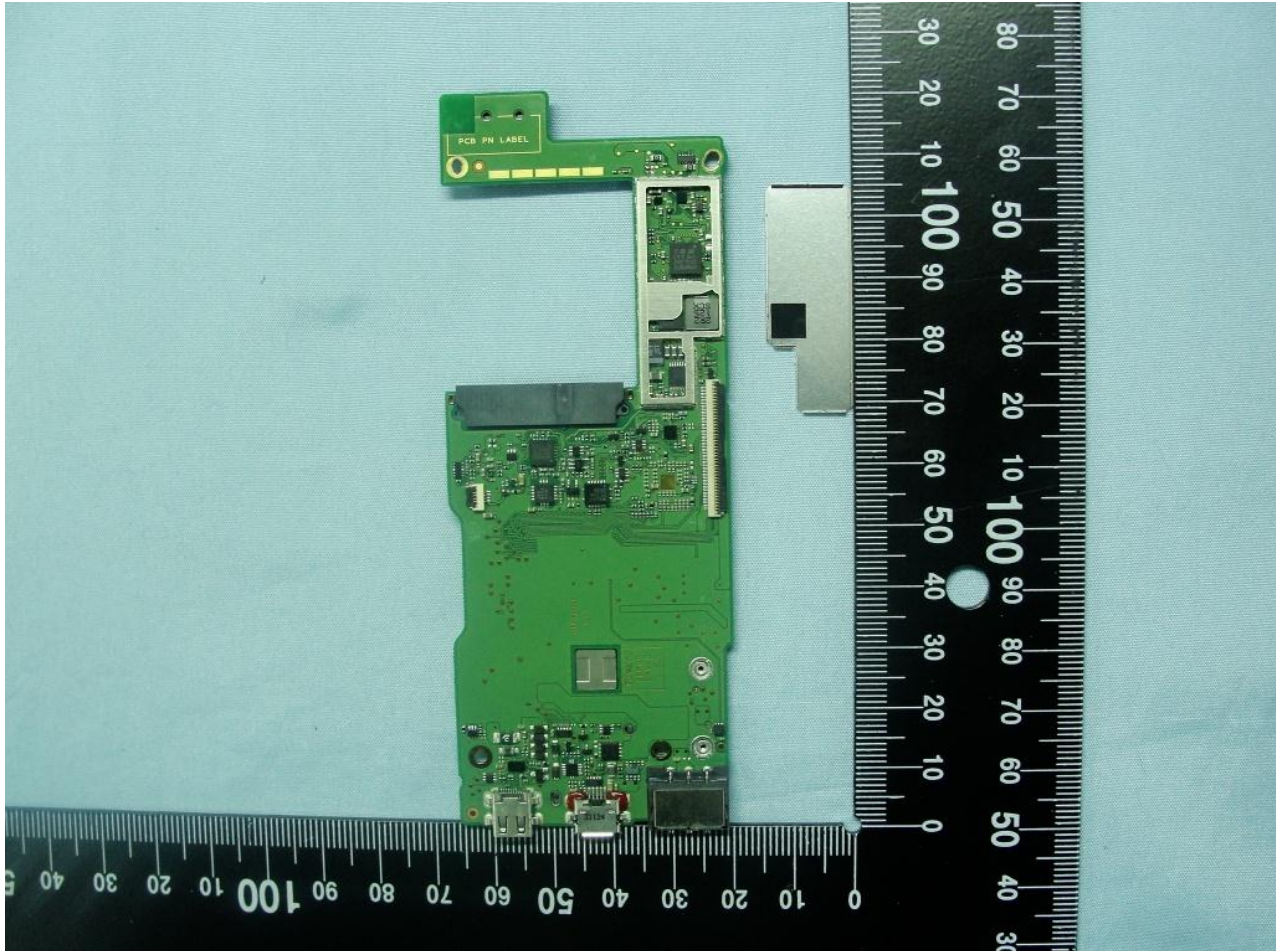

3. Internal Photograph of EUT

Brand Name: RIM

Model Name: REF31LW

Marketing Name: P150-32*** The stars "*" in model name can be 0 to 9, A to Z or blank, for marking purpose.

Brand Name: RIM

Model Name: REF31LW

Marketing Name: P150-32*** The stars "*" in model name can be 0 to 9, A to Z or blank, for marking purpose.

Brand Name: RIM

Model Name: REF31LW

Marketing Name: P150-32*** The stars "*" in model name can be 0 to 9, A to Z or blank, for marking purpose.

Brand Name: RIM

Model Name: REF31LW

Marketing Name: P150-32*** The stars "***" in model name can be 0 to 9, A to Z or blank, for marking purpose.

LTE & WWAN Main Antenna <Tx / Rx>

Brand Name: RIM

Model Name: REF31LW