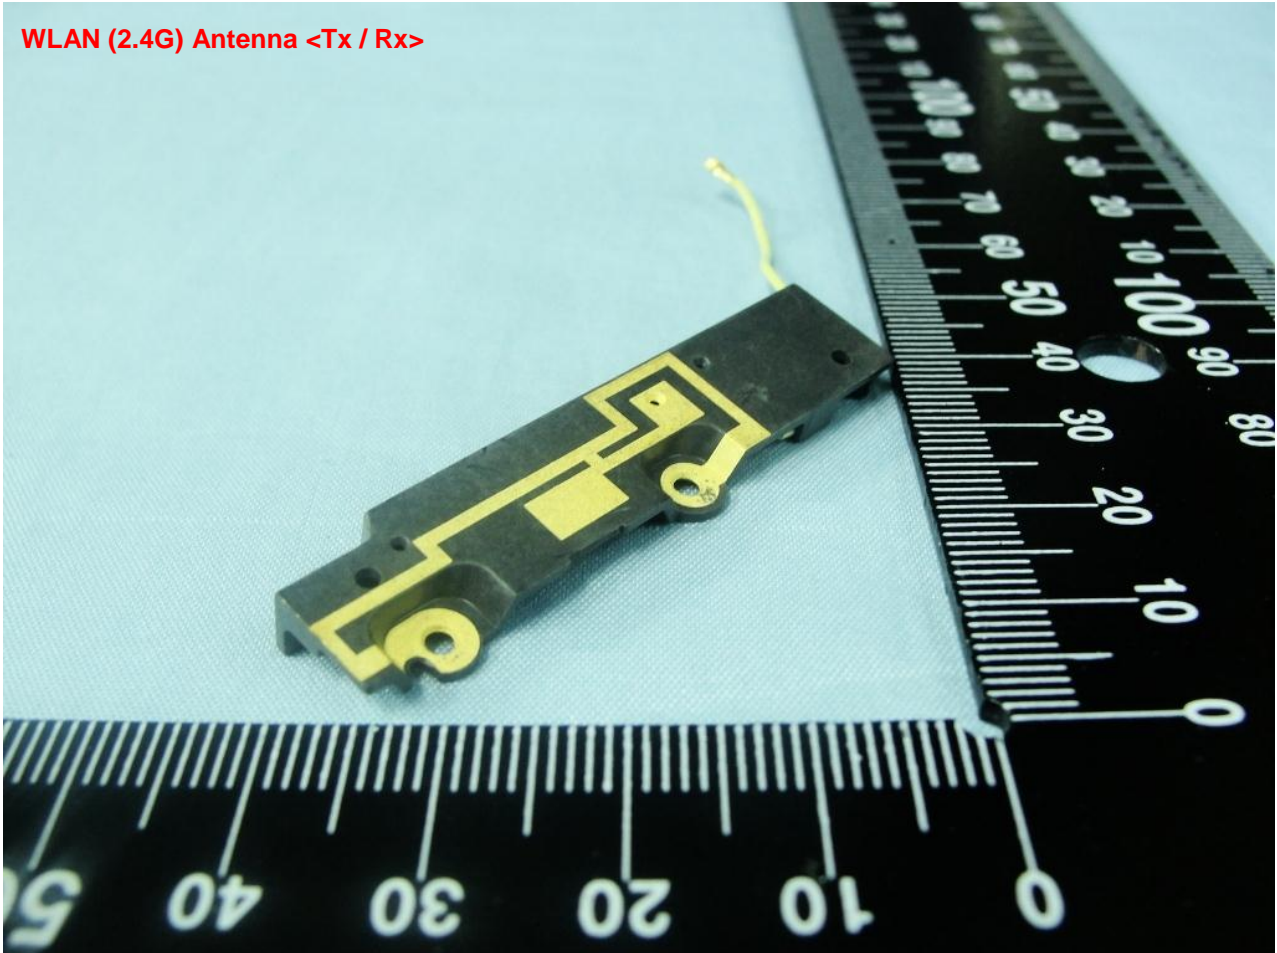

Brand Name: RIM

Model Name: REF31LW

Marketing Name: P150-32*** The stars "*" in model name can be 0 to 9, A to Z or blank, for marking purpose.

WLAN (2.4G) Antenna <Tx / Rx>