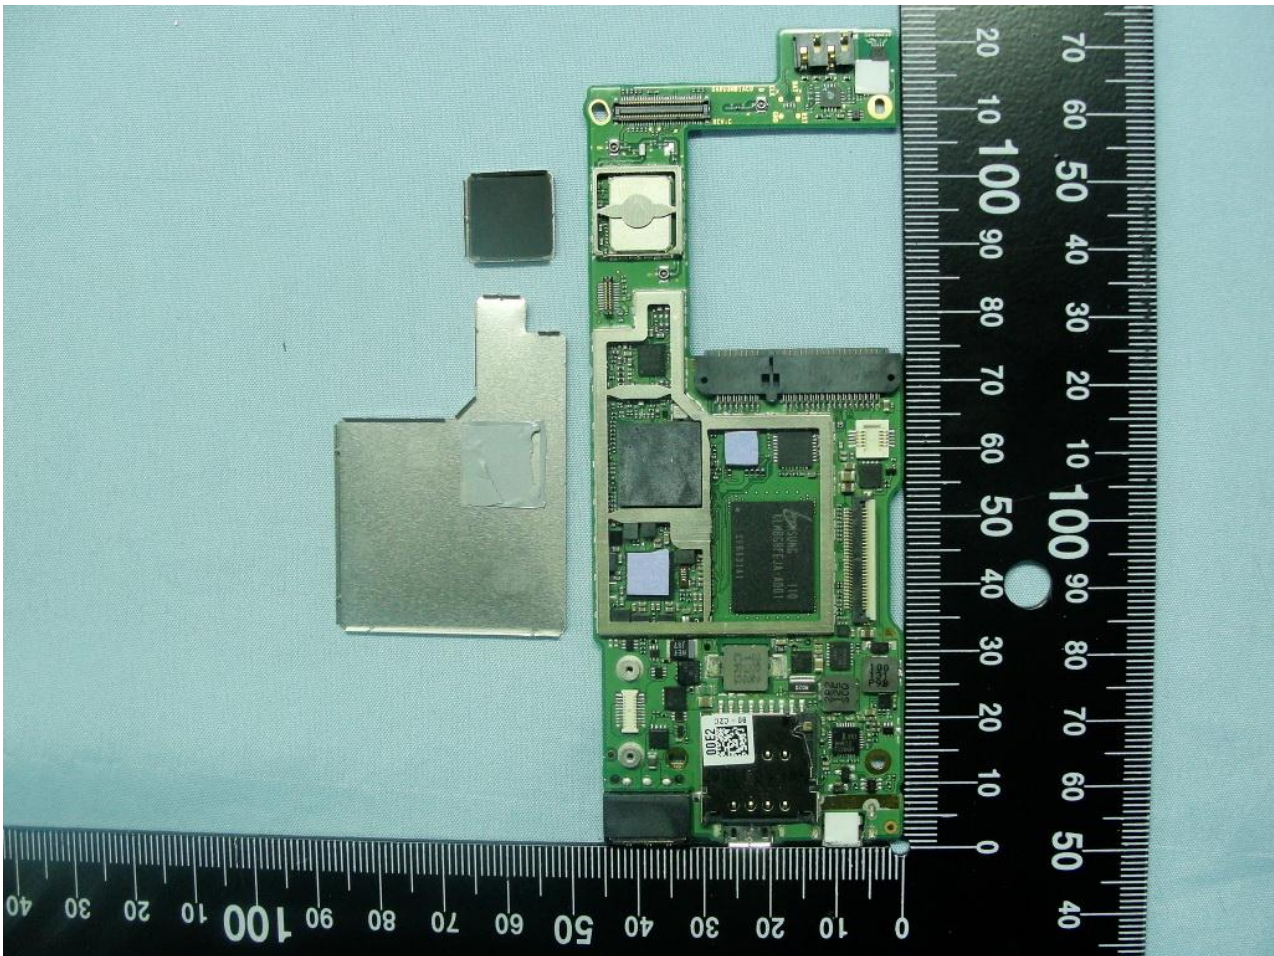

3. Internal Photograph of EUT

Brand Name: RIM

Model Name: REF31LW

Marketing Name: P150-32*** The stars "*" in model name can be 0 to 9, A to Z or blank, for marking purpose.

Brand Name: RIM

Model Name: REF31LW

Marketing Name: P150-32*** The stars "*" in model name can be 0 to 9, A to Z or blank, for marking purpose.

Brand Name: RIM

Model Name: REF31LW

Marketing Name: P150-32*** The stars "*" in model name can be 0 to 9, A to Z or blank, for marking purpose.

Brand Name: RIM

Model Name: REF31LW

Marketing Name: P150-32*** The stars "***" in model name can be 0 to 9, A to Z or blank, for marking purpose.

LTE & WWAN Main Antenna <Tx / Rx>

Brand Name: RIM

Model Name: REF31LW