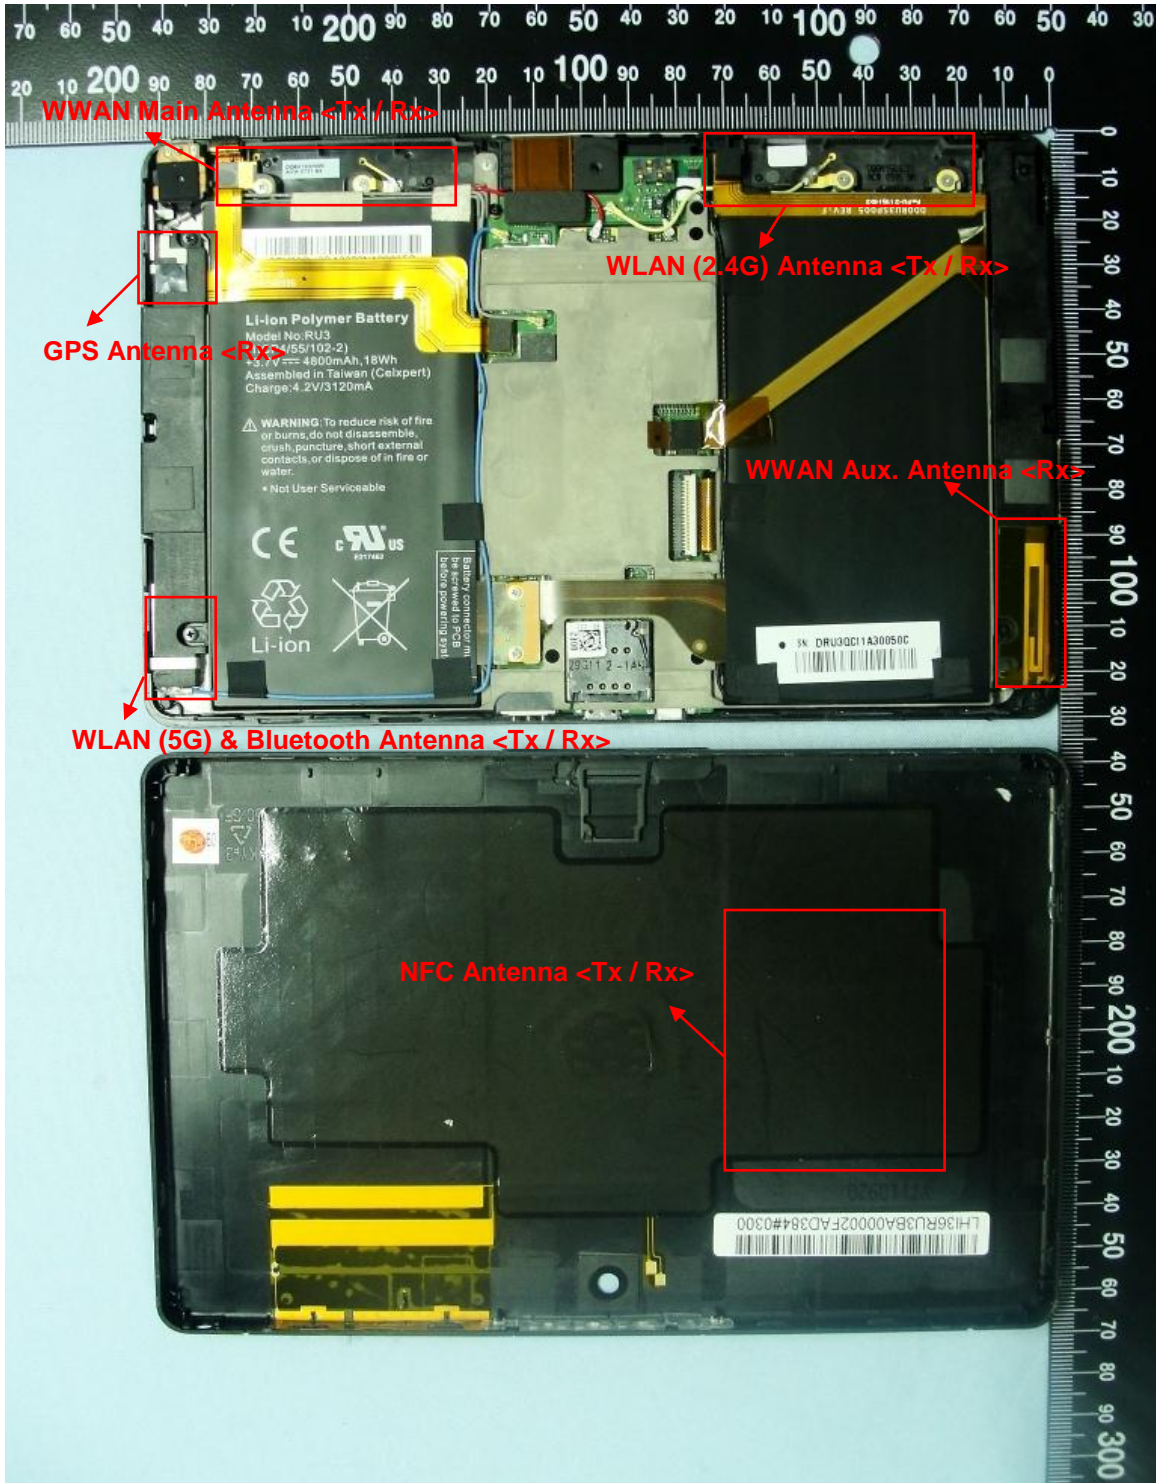

Brand Name: RIM

Model Name: REF31LW

Marketing Name: P150-32*** The stars "*" in model name can be 0 to 9, A to Z or blank, for marking purpose.