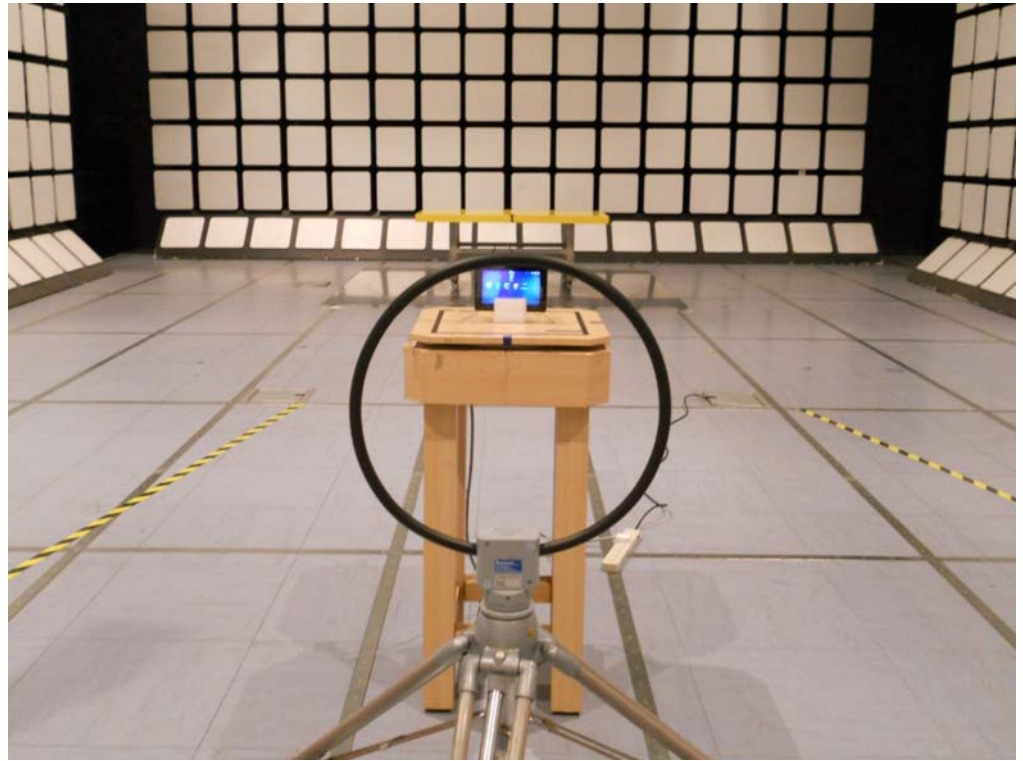

Appendix A. Test Photos

1 Photographs of Conducted Emissions Test Configuration

FRONT VIEW

REAR VIEW

SIDE VIEW

2 Photographs of Radiated Emissions Test Configuration

Spectrum Mask

FRONT VIEW

REAR VIEW

For radiated emissions 9kHz~30MHz

FRONT VIEW

REAR VIEW

For radiated emissions 30MHz~1GHz

FRONT VIEW

REAR VIEW