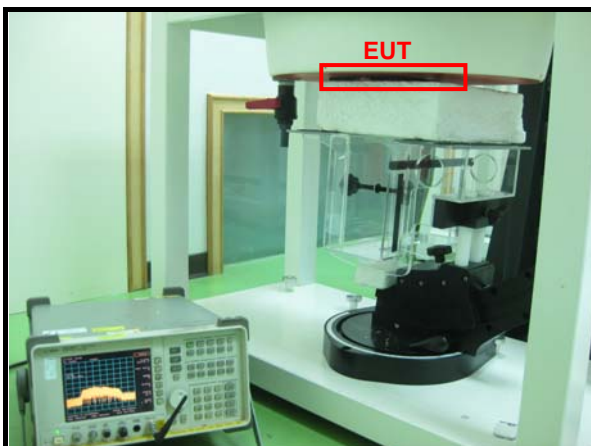

PHOTOGRAPHS OF THE TEST CONFIGURATION
FOR WLAN FUNCTION
CONDUCTED EMISSION TEST

RADIATED EMISSION TEST

**FOR BLUETOOTH FUNCTION
CONDUCTED EMISSION TEST**

RADIATED EMISSION TEST

(SAR Test Set Up Photos)

BODY:

Top

Bottom

Left Edge

Right Edge

NOTE: The EUT face to the phantom with 5mm-separation distance.

TEST SETUP PHOTO

DESCRIPTION OF ANTENNA LOCATION