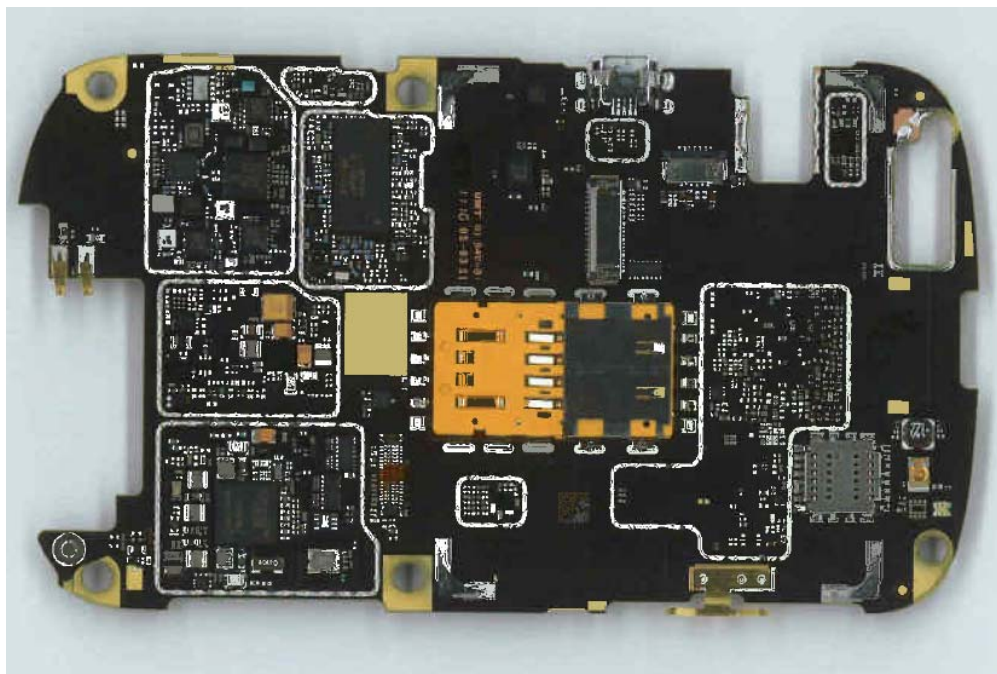

FCC ID: L6ARDE70UW/L6ARDV70UW/L6ARDY70UW

IC: 2503A-RDE70UW/2503A-RDV70UW/2503A-RDY70UW

Model: RDE71UW/RDV71UW/RDY71UW

Internal Photos

This report shall NOT be reproduced except in full without the written consent of RIM Testing Services

A division of Research in Motion Limited.
Copyright 2005-2011

FCC ID: L6ARDE70UW/L6ARDV70UW/L6ARDY70UW

IC: 2503A-RDE70UW/2503A-RDV70UW/2503A-RDY70UW

Model: RDE71UW/RDV71UW/RDY71UW

Internal Photos

FCC ID: L6ARDE70UW/L6ARDV70UW/L6ARDY70UW

IC: 2503A-RDE70UW/2503A-RDV70UW/2503A-RDY70UW

Model: RDE71UW/RDV71UW/RDY71UW

Internal Photos