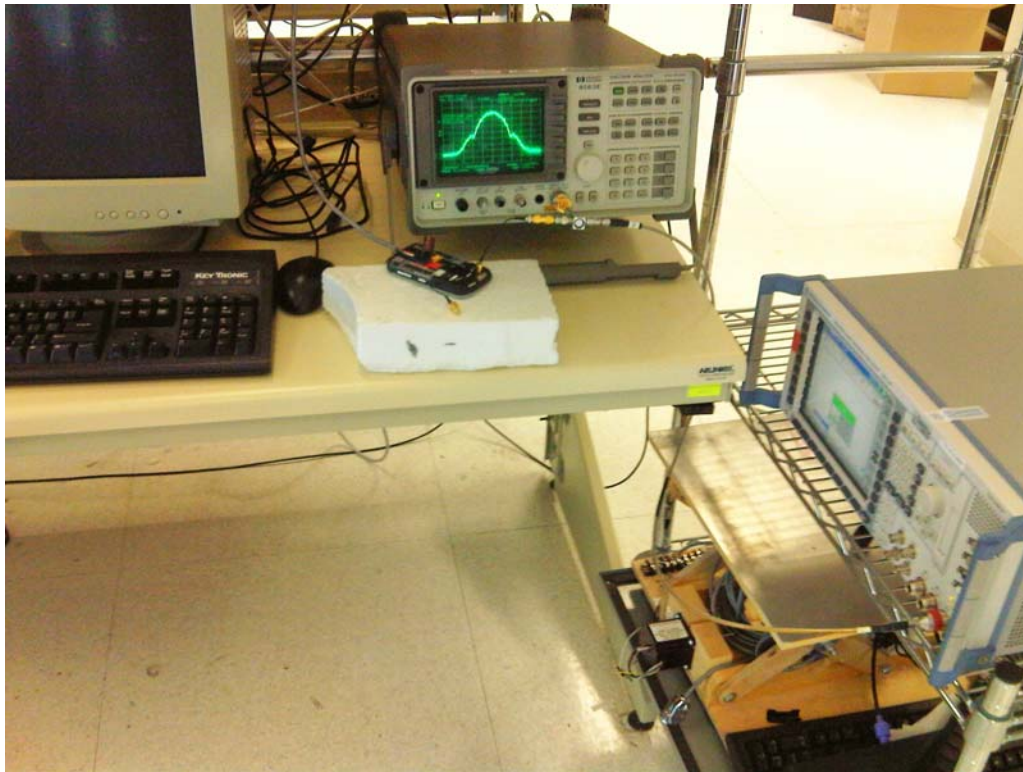

## Radiated Emissions Test-Setup Photos

**RTS**

**RIM Testing Services**

EMI Test Setup Photos

FCC ID: L6ARCF70CW

IC: 2503A-RCF70CW

Model: RCF71CW

AC Line Conducted Emission Test-Setup Photos

EMI Test Setup Photos

FCC ID: L6ARCF70CW

IC: 2503A-RCF70CW

Model: RCF71CW

RF Conducted Emission Test-Setup Photos

---

This report shall NOT be reproduced except in full without the written consent of RIM Testing Services (RTS)