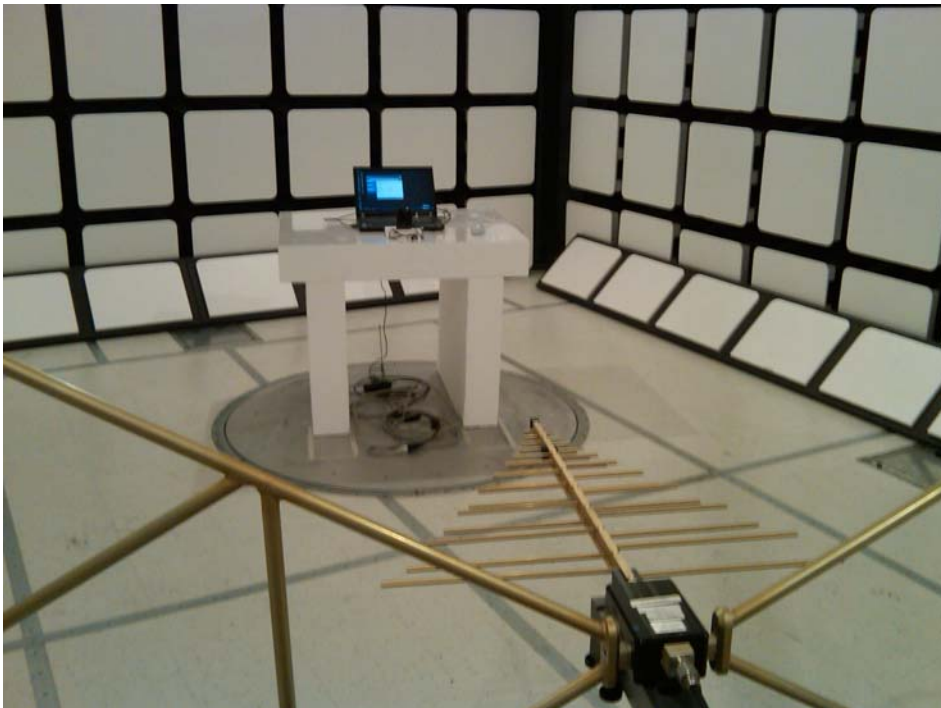

## Radiated Emissions Test-Setup Photos

**RTS**

**RIM Testing Services**

EMI Test Setup Photos

FCC ID: L6ARCF70CW

IC: 2503A-RCF70CW

Model: RCF71CW

AC Line Conducted Emission Test-Setup Photos

EMI Test Setup Photos

FCC ID: L6ARCF70CW

IC: 2503A-RCF70CW

Model: RCF71CW

RF Conducted Emission Test-Setup Photos

---

This report shall NOT be reproduced except in full without the written consent of RIM Testing Services (RTS)