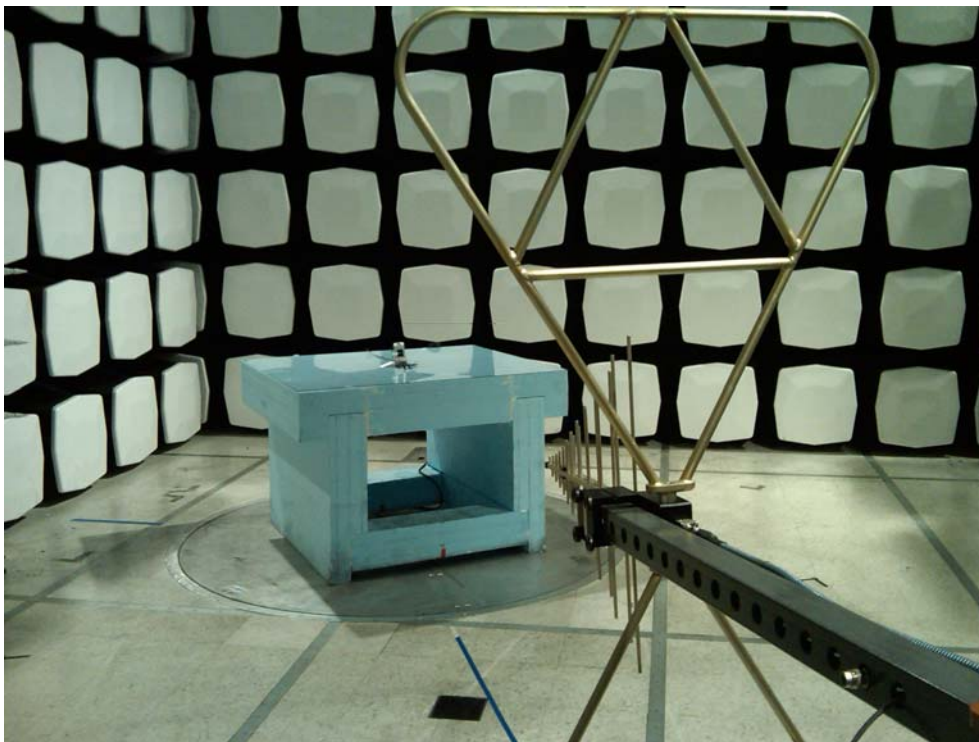

Radiated Emissions Test-Setup Photos

RTS

RIM Testing Services

EMI Test Setup Photos

FCC ID: L6ARCE20CW

IC: 2503A-RCE20CW

Model: RCE21CW

AC Line Conducted Emission Test-Setup Photos

This report shall NOT be reproduced except in full without the written consent of RIM Testing Services (RTS)

A division of Research In Motion Limited.

Copyright 2005-2009

RTS

RIM Testing Services

EMI Test Setup Photos

FCC ID: L6ARCE20CW

IC: 2503A-RCE20CW

Model: RCE21CW

RF Conducted Emission Test-Setup Photos

This report shall NOT be reproduced except in full without the written consent of RIM Testing Services (RTS)

A division of Research In Motion Limited.