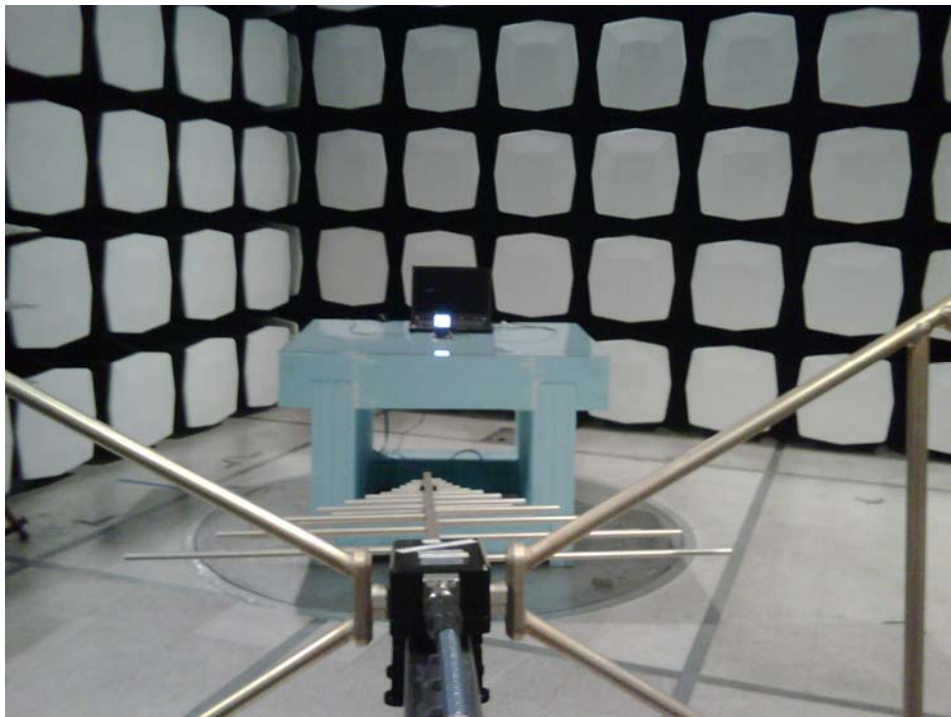

## Radiated Emissions Test-Setup Photos

**RTS**

**RIM Testing Services**

EMI Test Setup Photos

FCC ID: L6ARBZ40GW

IC: 2503A-RBZ40GW

Model: RBZ41GW

AC Line Conducted Emission Test-Setup Photos

---

This report shall NOT be reproduced except in full without the written consent of RIM Testing Services (RTS)

A division of Research In Motion Limited.

Copyright 2005-2008

**RTS**

**RIM Testing Services**

EMI Test Setup Photos

FCC ID: L6ARBZ40GW

IC: 2503A-RBZ40GW

Model: RBZ41GW

RF Conducted Emission Test-Setup Photos

---

This report shall NOT be reproduced except in full without the written consent of RIM Testing Services (RTS)