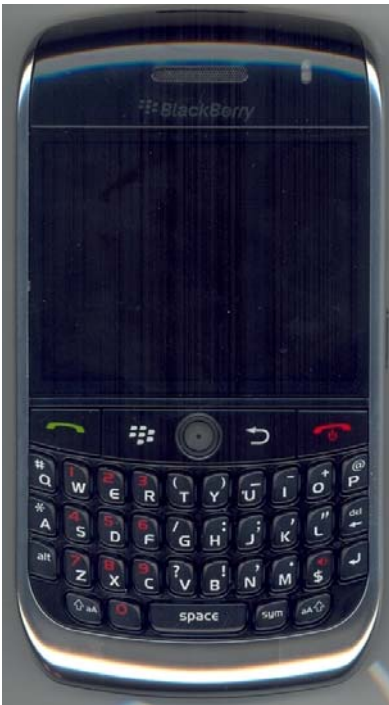

RTS

RIM Testing Services External Photos

FCC ID: L6ARBZ40GW

IC: 2503A-RBZ40GW

Model: RBZ41GW

Front and back

Top and bottom

This report shall NOT be reproduced except in full without the written consent of RIM Testing Services (RTS)

A division of Research in Motion Limited.

Copyright 2005-2008

RTS

RIM Testing Services

External Photos

FCC ID: L6ARBZ40GW

IC: 2503A-RBZ40GW

Model: RBZ41GW