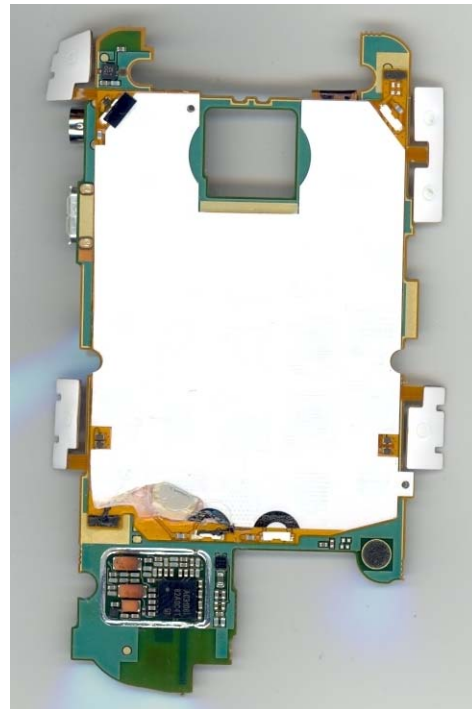

# RTS

RIM Testing Services  
Internal Photos

FCC ID: L6ARBY40GW

IC: 2503A-RBY40GW

Model: RBY41GW

This report shall NOT be reproduced except in full without the written consent of RIM Testing Services (RTS)

# RTS

RIM Testing Services  
Internal Photos

FCC ID: L6ARBY40GW

IC: 2503A-RBY40GW

Model: RBY41GW

---

This report shall NOT be reproduced except in full without the written consent of RIM Testing Services (RTS)

### Internal Photos

FCC ID: L6ARBY40GW

IC: 2503A-RBY40GW

Model: RBY41GW

---

This report shall NOT be reproduced except in full without the written consent of RIM Testing Services (RTS)

A division of Research In Motion Limited.