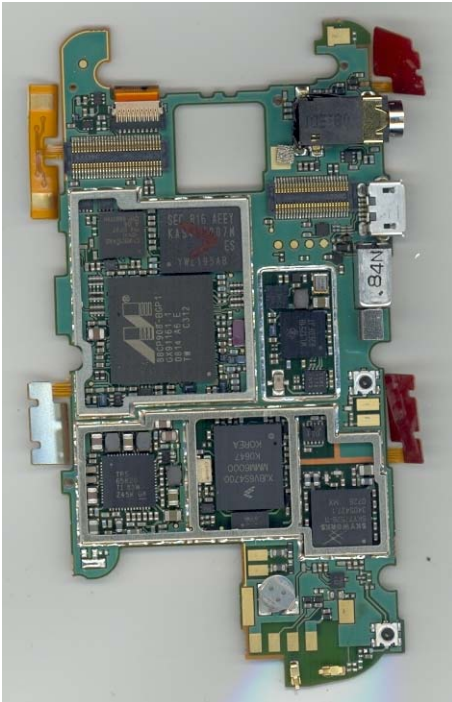

# RTS

RIM Testing Services  
Internal Photos

FCC ID: L6ARBY40GW

IC: 2503A-RBY40GW

Model: RBY41GW

This report shall NOT be reproduced except in full without the written consent of RIM Testing Services (RTS)

# RTS

RIM Testing Services  
Internal Photos

FCC ID: L6ARBY40GW

IC: 2503A-RBY40GW

Model: RBY41GW

---

This report shall NOT be reproduced except in full without the written consent of RIM Testing Services (RTS)

## RIM Testing Services

### Internal Photos

FCC ID: L6ARBY40GW

IC: 2503A-RBY40GW

Model: RBY41GW

---

This report shall NOT be reproduced except in full without the written consent of RIM Testing Services (RTS)

A division of Research In Motion Limited.