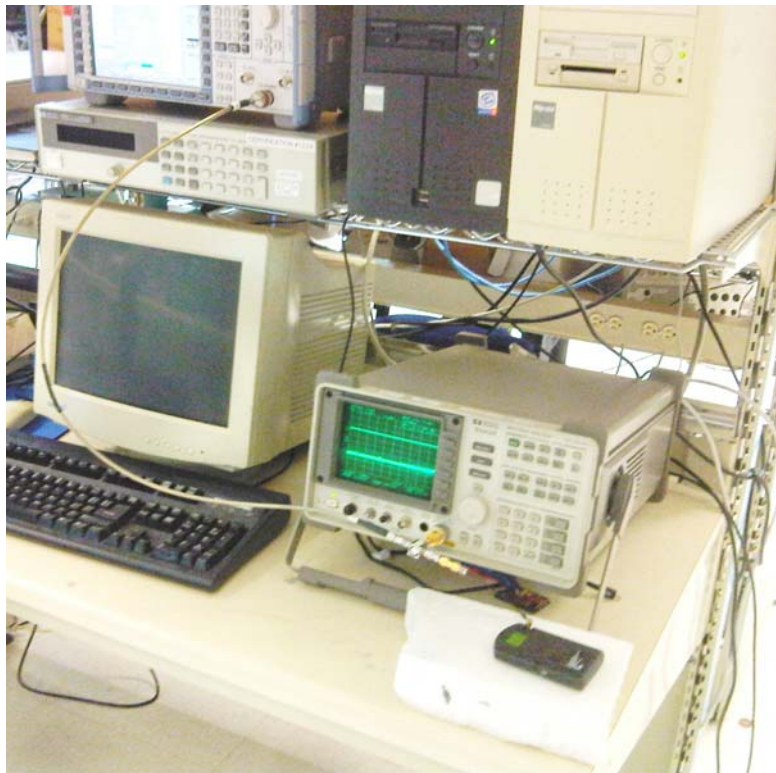

RTS

RIM Testing Services

EMI Test Setup Photos

FCC ID: L6ARBX10BW

IC: 2503A-RBX10BW

Model: RBX11BW

AC Line Conducted Emission Test-Setup Photos

This report shall NOT be reproduced except in full without the written consent of RIM Testing Services (RTS)

A division of Research In Motion Limited.

Copyright 2005-2009

RTS

RIM Testing Services

EMI Test Setup Photos

FCC ID: L6ARBX10BW

IC: 2503A-RBX10BW

Model: RBX11BW

RF Conducted Emission Test-Setup Photos

This report shall NOT be reproduced except in full without the written consent of RIM Testing Services (RTS)

A division of Research In Motion Limited.

Copyright 2005-2009