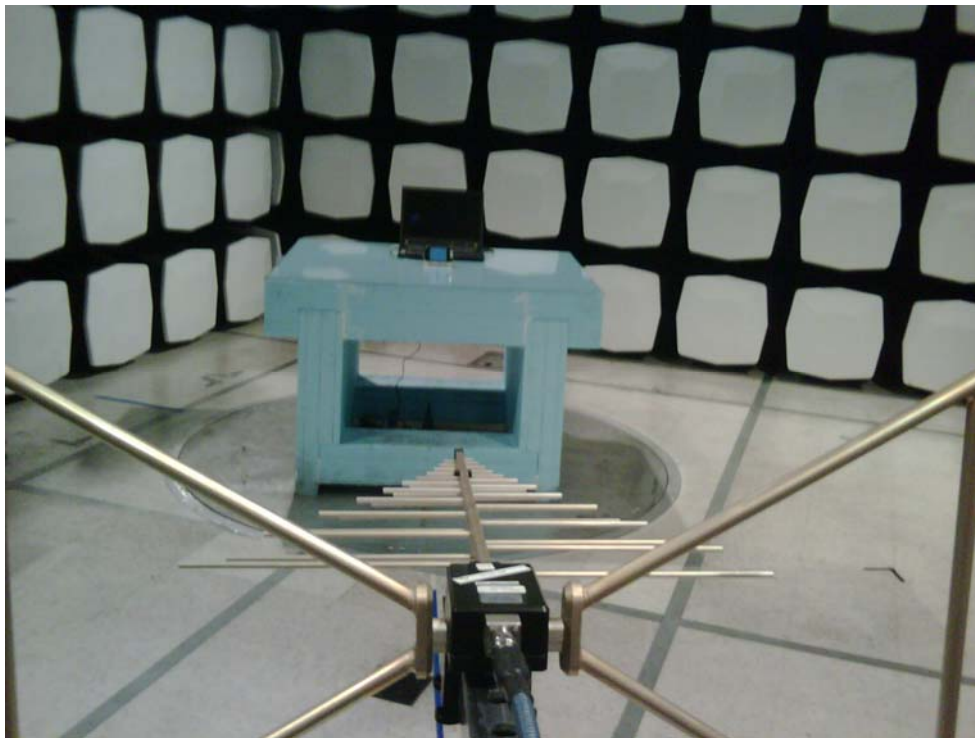

Radiated Emissions Test-Setup Photos

RTS

RIM Testing Services

EMI Test Setup Photos

FCC ID: L6ARBW70CW

IC: 2503A-RBW70CW

Model: RBW71CW

AC Line Conducted Emission Test-Setup Photos

This report shall NOT be reproduced except in full without the written consent of RIM Testing Services (RTS)

A division of Research In Motion Limited.

Copyright 2005-2008

RTS

RIM Testing Services

EMI Test Setup Photos

FCC ID: L6ARBW70CW

IC: 2503A-RBW70CW

Model: RBW71CW

RF Conducted Emission Test-Setup Photos

This report shall NOT be reproduced except in full without the written consent of RIM Testing Services (RTS)

A division of Research In Motion Limited.