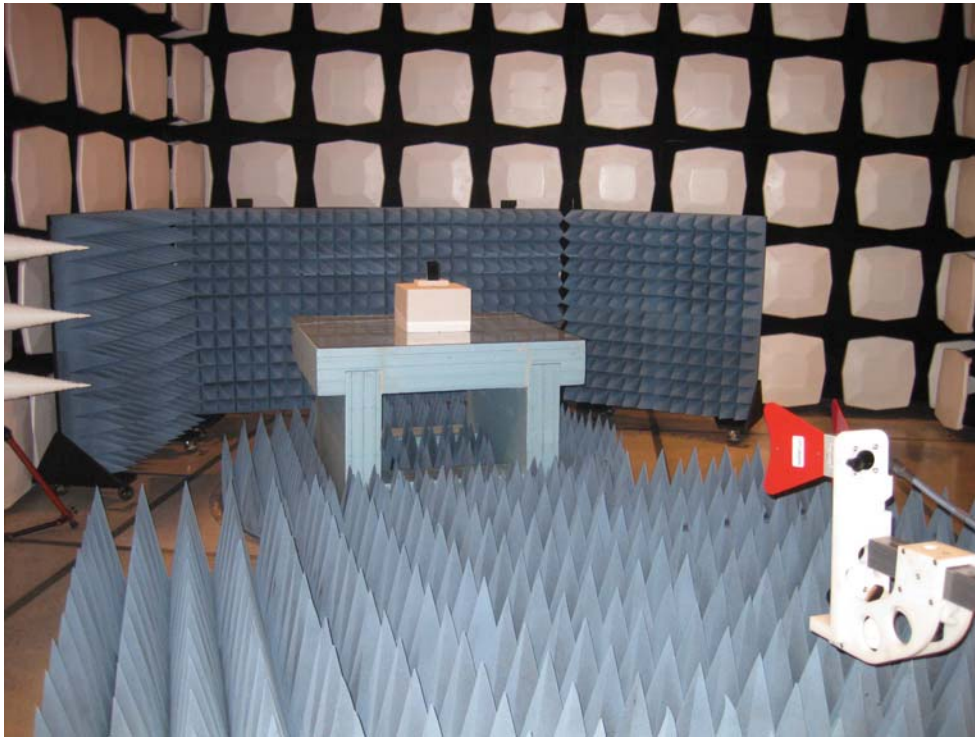

Radiated Emissions Test-Setup Photos

RTS

RIM Testing Services

EMI Test Setup Photos

FCC ID: L6ARBW70CW

IC: 2503A-RBW70CW

Model: RBW71CW

AC Line Conducted Emission Test-Setup Photos

This report shall NOT be reproduced except in full without the written consent of RIM Testing Services (RTS)

A division of Research In Motion Limited.

Copyright 2005-2008

RTS

RIM Testing Services

EMI Test Setup Photos

FCC ID: L6ARBW70CW

IC: 2503A-RBW70CW

Model: RBW71CW

RF Conducted Emission Test-Setup Photos

This report shall NOT be reproduced except in full without the written consent of RIM Testing Services (RTS)

A division of Research In Motion Limited.