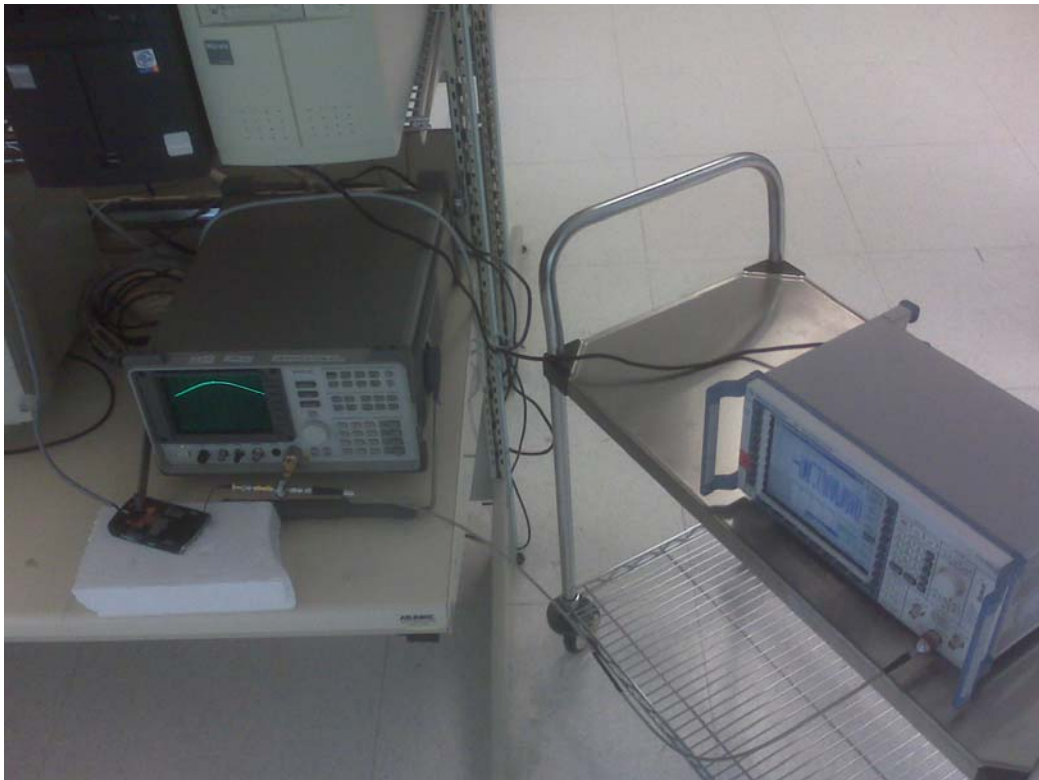

Radiated Emissions Test-Setup Photos

RTS

RIM Testing Services

EMI Test Setup Photos

FCC ID: L6ARBW70CW

IC: 2503A-RBW70CW

Model: RBW71CW

AC Line Conducted Emission Test-Setup Photos

This report shall NOT be reproduced except in full without the written consent of RIM Testing Services (RTS)

A division of Research In Motion Limited.

Copyright 2005-2008

RTS

RIM Testing Services

EMI Test Setup Photos

FCC ID: L6ARBW70CW

IC: 2503A-RBW70CW

Model: RBW71CW

RF Conducted Emission Test-Setup Photos

This report shall NOT be reproduced except in full without the written consent of RIM Testing Services (RTS)

A division of Research In Motion Limited.