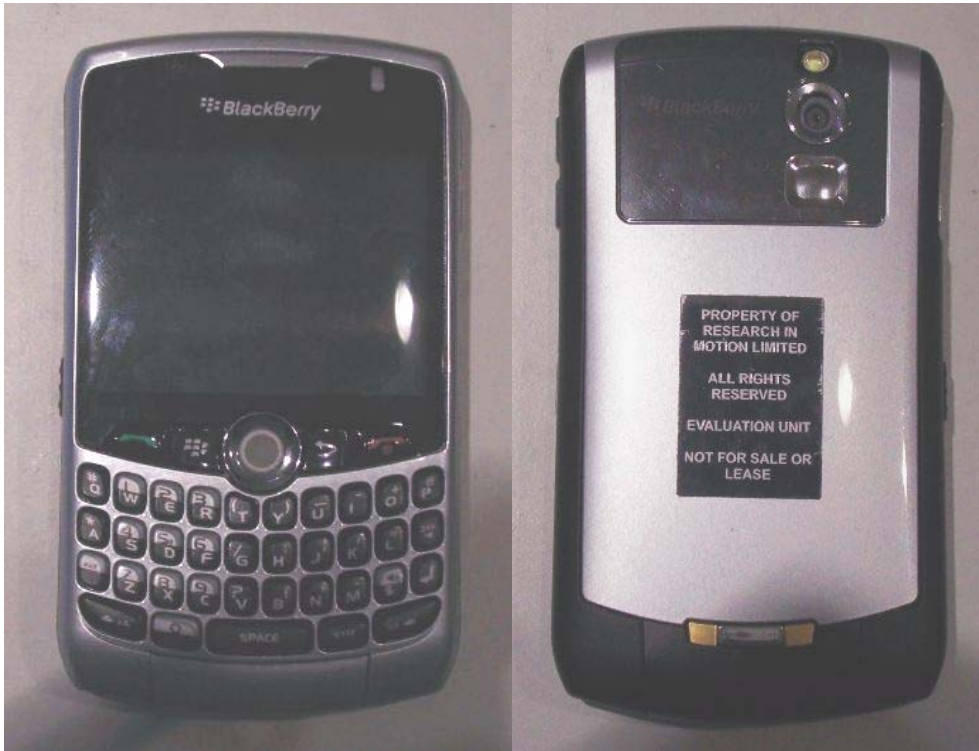

RTS

RIM Testing Services
External Photos

FCC ID: L6ARBU20CW

IC: 2503A-RBU20CW

Model: RBU21CW

Front and back

Top and bottom

This report shall NOT be reproduced except in full without the written consent of RIM Testing Services (RTS)