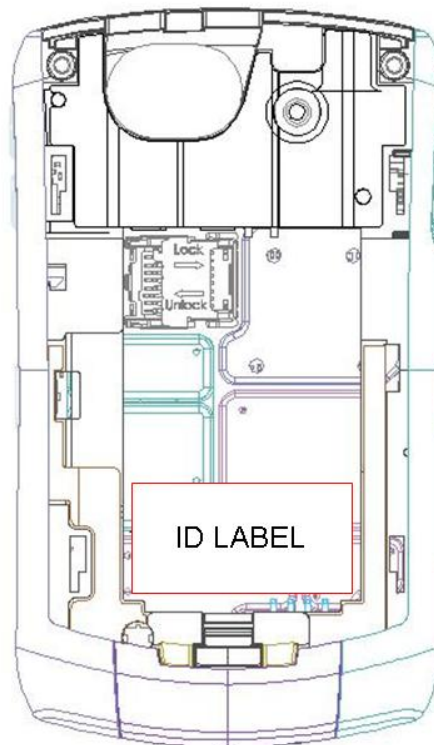

RTS

RIM Testing Services
ID Label

FCC ID: L6ARBU20CW

IC: 2503A-RBU20CW

Model: RBU21CW

PRD-xxxxxx-xxxx RBU21CW
BlackBerry xxxxx
IC: 2503A-RBU20CW
FCC ID: L6ARBU20CW
BT MAC: 00 0F 86 60 29 D2
Patents: www.rim.net/patents
ESN: 00000123456

L.T.E.
US LISTED
89NN
AB6

PIN: 2052C235
Made In xxxxx

This report shall NOT be reproduced except in full without the written consent of RIM Testing Services (RTS)

A division of Research In Motion Limited.