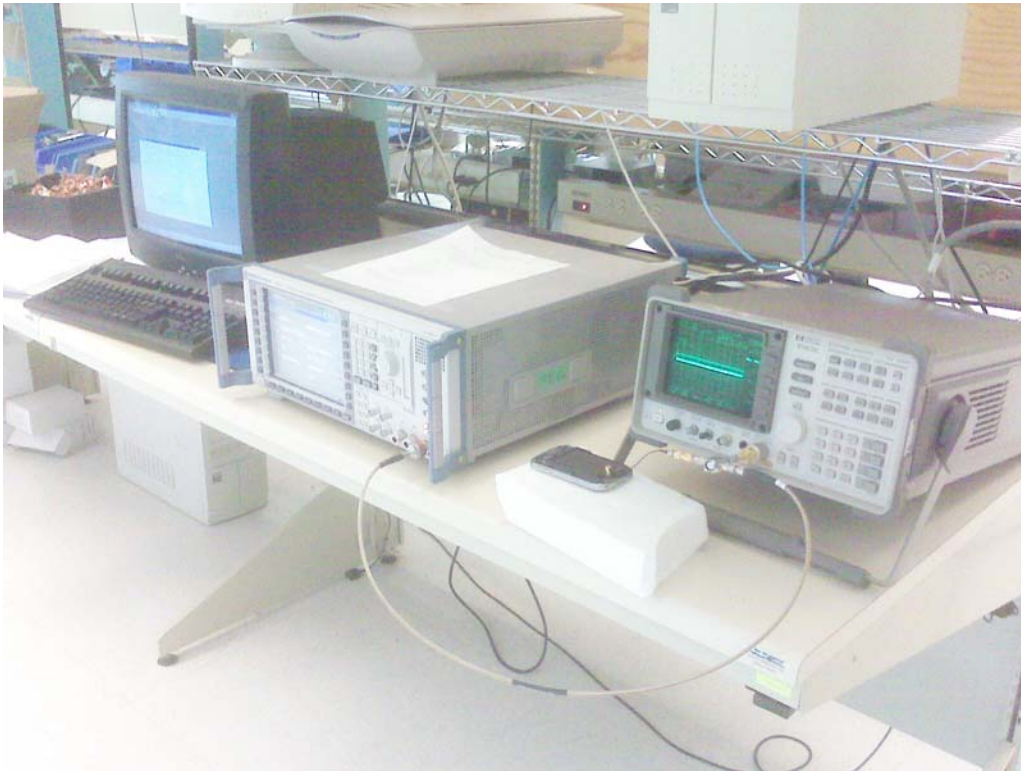

Radiated Emissions Test-Setup Photos

RTS

RIM Testing Services

EMI Test Setup Photos

FCC ID: L6ARBT70UW

IC: 2503A-RBT70UW

Model: RBT71UW

AC Line Conducted Emission Test-Setup Photos

This report shall NOT be reproduced except in full without the written consent of RIM Testing Services (RTS)

A division of Research In Motion Limited.

Copyright 2005-2008

RTS

RIM Testing Services

EMI Test Setup Photos

FCC ID: L6ARBT70UW

IC: 2503A-RBT70UW

Model: RBT71UW

RF Conducted Emission Test-Setup Photos

This report shall NOT be reproduced except in full without the written consent of RIM Testing Services (RTS)

A division of Research In Motion Limited.