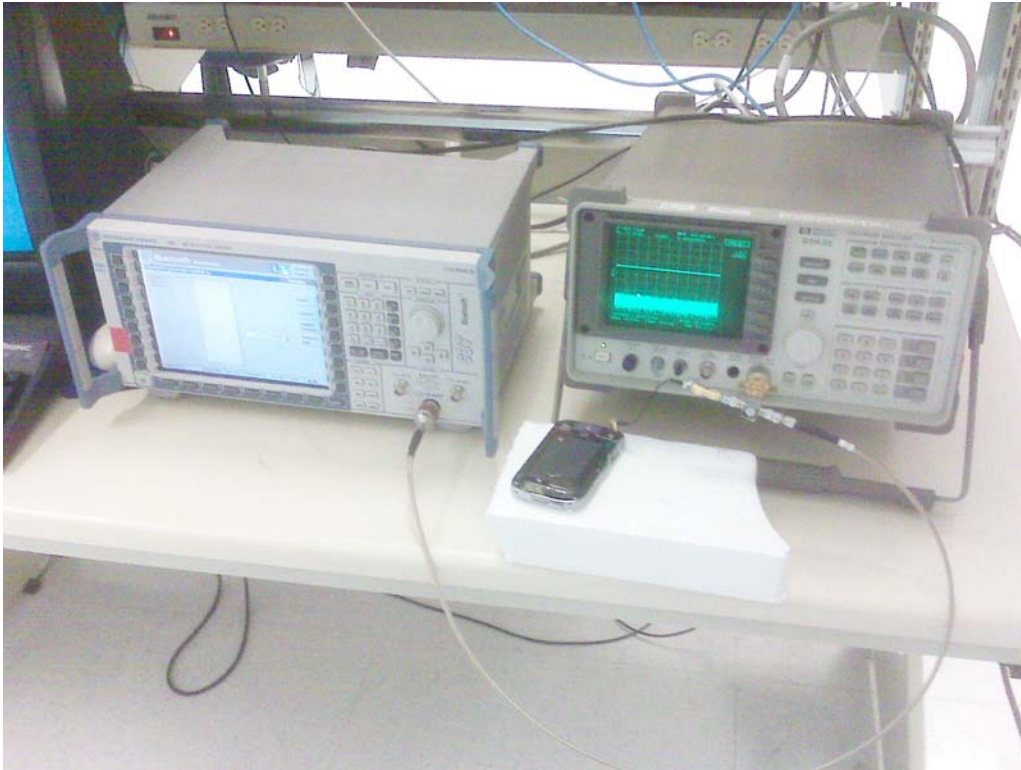

Radiated Emissions Test-Setup Photos

RTS

RIM Testing Services

EMI Test Setup Photos

FCC ID: L6ARBT70UW

IC: 2503A-RBT70UW

Model: RBT71UW

AC Line Conducted Emission Test-Setup Photos

This report shall NOT be reproduced except in full without the written consent of RIM Testing Services (RTS)

A division of Research In Motion Limited.

Copyright 2005-2008

RTS

RIM Testing Services

EMI Test Setup Photos

FCC ID: L6ARBT70UW

IC: 2503A-RBT70UW

Model: RBT71UW

RF Conducted Emission Test-Setup Photos

This report shall NOT be reproduced except in full without the written consent of RIM Testing Services (RTS)

A division of Research In Motion Limited.