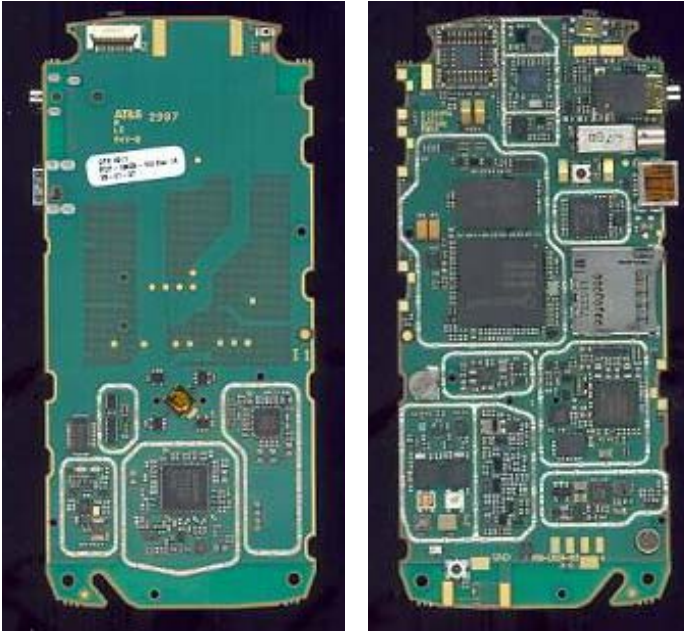

## RIM Testing Services Internal Photos

FCC ID: L6ARBS20CW

IC: 2503A-RBS20CW

Model: RBS21CW

This report shall NOT be reproduced except in full without the written consent of RIM Testing Services (RTS)

A division of Research In Motion Limited.

# RTS

RIM Testing Services  
Internal Photos

FCC ID: L6ARBS20CW

IC: 2503A-RBS20CW

Model: RBS21CW

This report shall NOT be reproduced except in full without the written consent of RIM Testing Services (RTS)

## RIM Testing Services Internal Photos

FCC ID: L6ARBS20CW

IC: 2503A-RBS20CW

Model: RBS21CW

---

This report shall NOT be reproduced except in full without the written consent of RIM Testing Services (RTS)

A division of Research In Motion Limited.