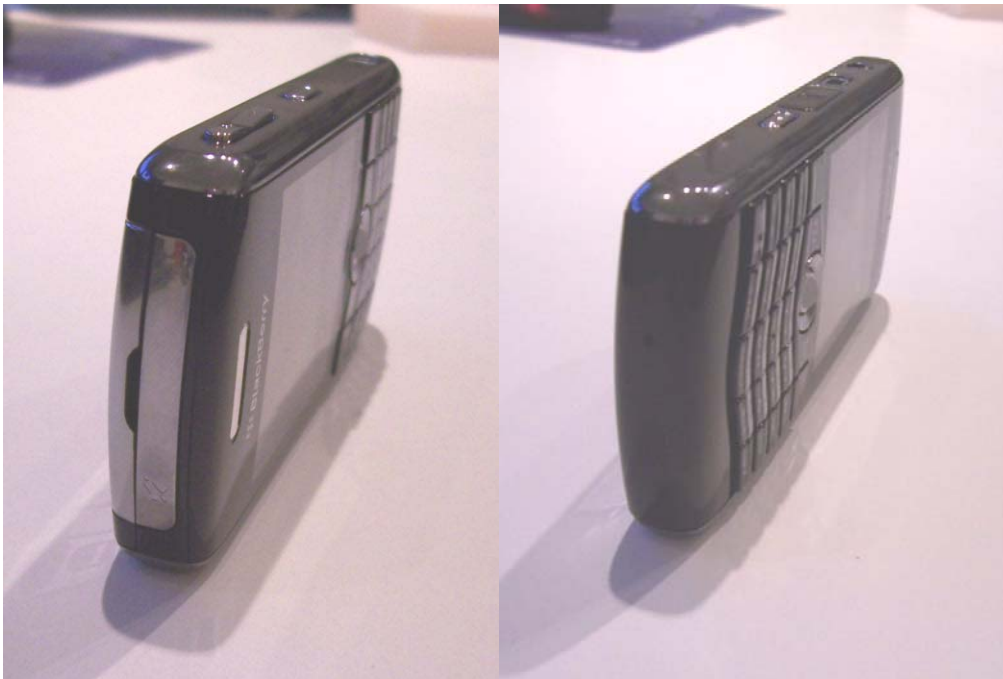

# RTS

RIM Testing Services  
External Photos

FCC ID: L6ARBS20CW

IC: 2503A-RBS20CW

Model: RBS21CW

Front and back

Top and bottom

---

# RTS

RIM Testing Services  
External Photos

FCC ID: L6ARBS20CW

IC: 2503A-RBS20CW

Model: RBS21CW

Right side

Left side

---