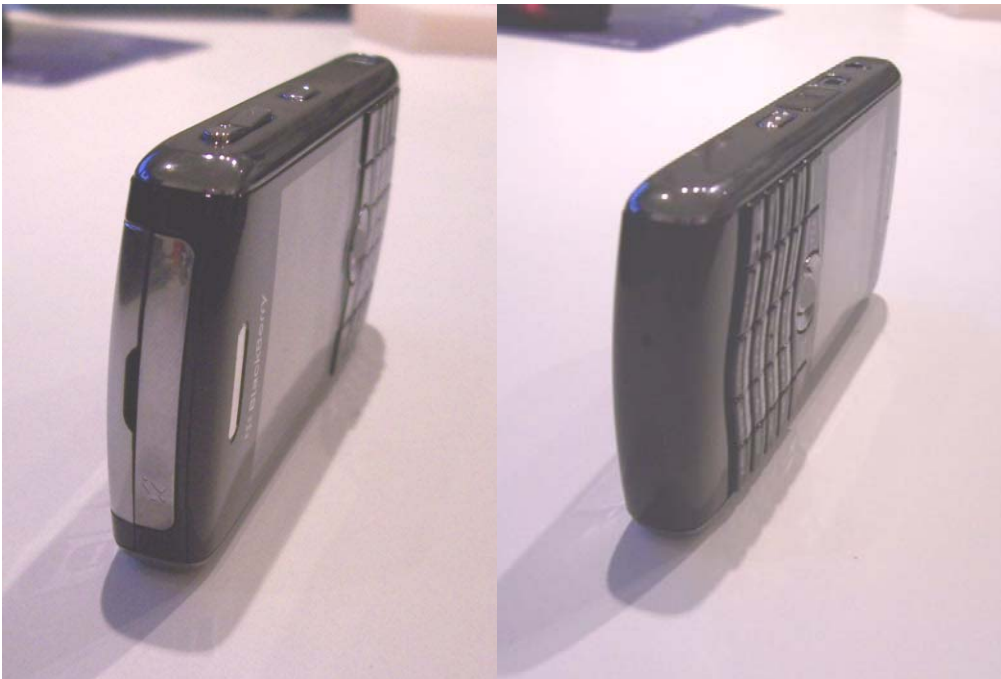

RTS
RIM Testing Services
External Photos

FCC ID: L6ARBQ40GW
IC: 2503A-RBQ40GW
Model: RBQ41GW

Front and back

Top and bottom

This report shall NOT be reproduced except in full without the written consent of RIM Testing Services (RTS)

A division of Research in Motion Limited.

Copyright 2005-2007

RTS

RIM Testing Services
External Photos

FCC ID: L6ARBQ40GW

IC: 2503A-RBQ40GW

Model: RBQ41GW

Right side