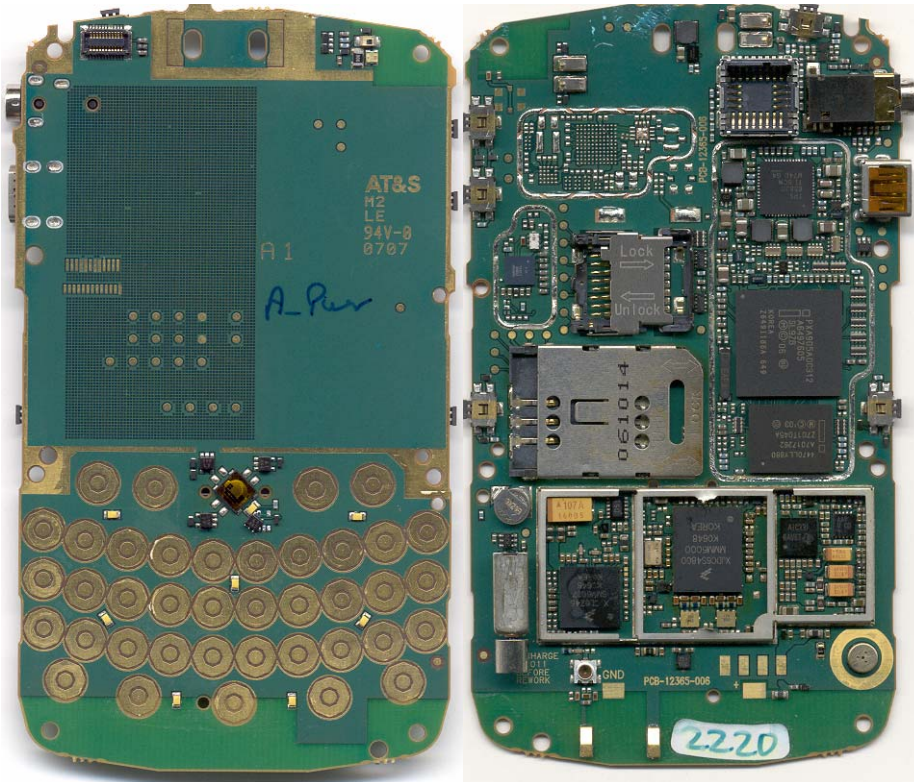

RTS

RIM Testing Services
Internal Photos

FCC ID: L6ARBP40GW

IC: 2503A-RBP40GW

Model: RBP41GW

This report shall NOT be reproduced except in full without the written consent of RIM Testing Services (RTS)

A division of Research in Motion Limited.

Copyright 2005-2007

RTS

RIM Testing Services
Internal Photos

FCC ID: L6ARBP40GW

IC: 2503A-RBP40GW

Model: RBP41GW

This report shall NOT be reproduced except in full without the written consent of RIM Testing Services (RTS)