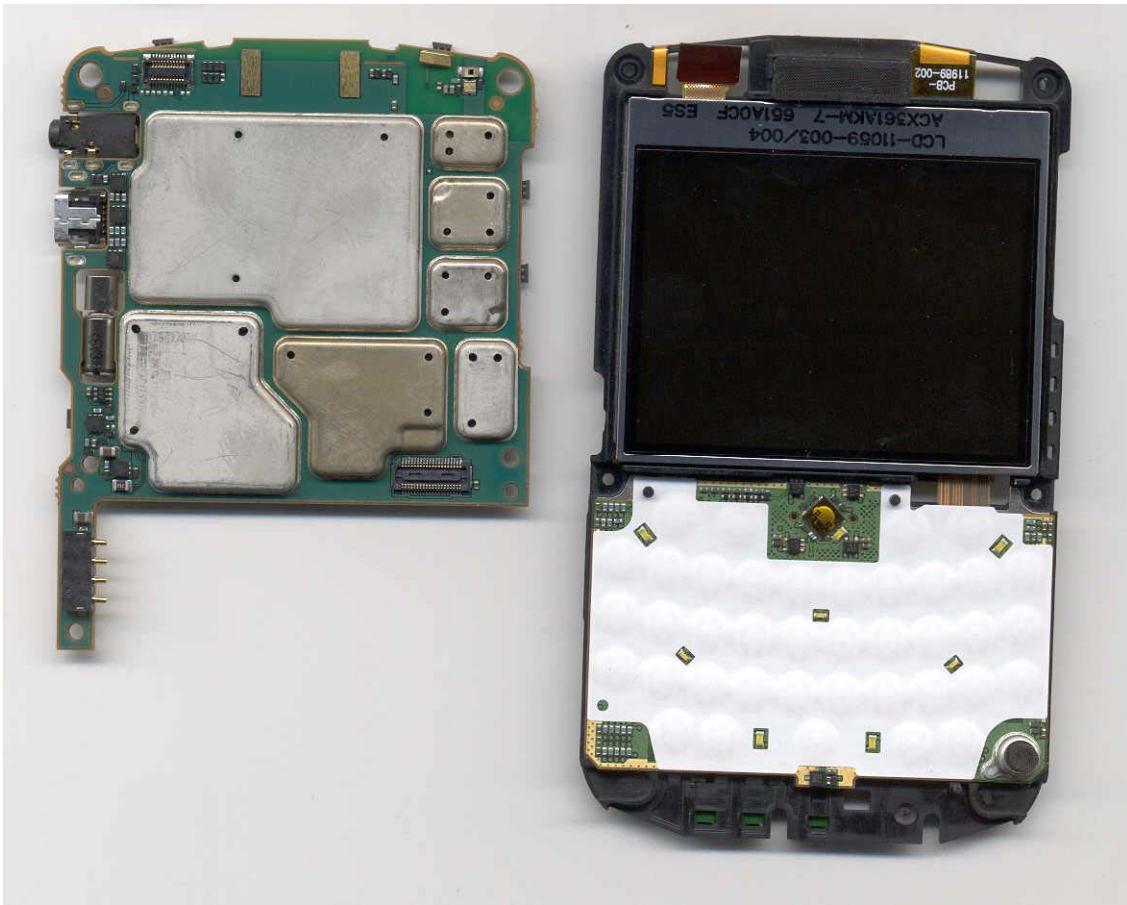

RTS

RIM Testing Services
Internal Photos

FCC ID: L6ARBK40CG

IC: 2503A-RBK40CG

Model: RBK41CG

This report shall NOT be reproduced except in full without the written consent of RIM Testing Services (RTS)

A division of Research in Motion Limited.

Copyright 2005-2007

RTS
RIM Testing Services
Internal Photos

FCC ID: L6ARBK40CG
IC: 2503A-RBK40CG
Model: RBK41CG

RTS

RIM Testing Services
Internal Photos

FCC ID: L6ARBK40CG

IC: 2503A-RBK40CG

Model: RBK41CG

FCC ID: L6ARBK40CG

IC: 2503A-RBK40CG

Model: RBK41CG

This report shall NOT be reproduced except in full without the written consent of RIM Testing Services (RTS)

A division of Research in Motion Limited.

Copyright 2005-2007