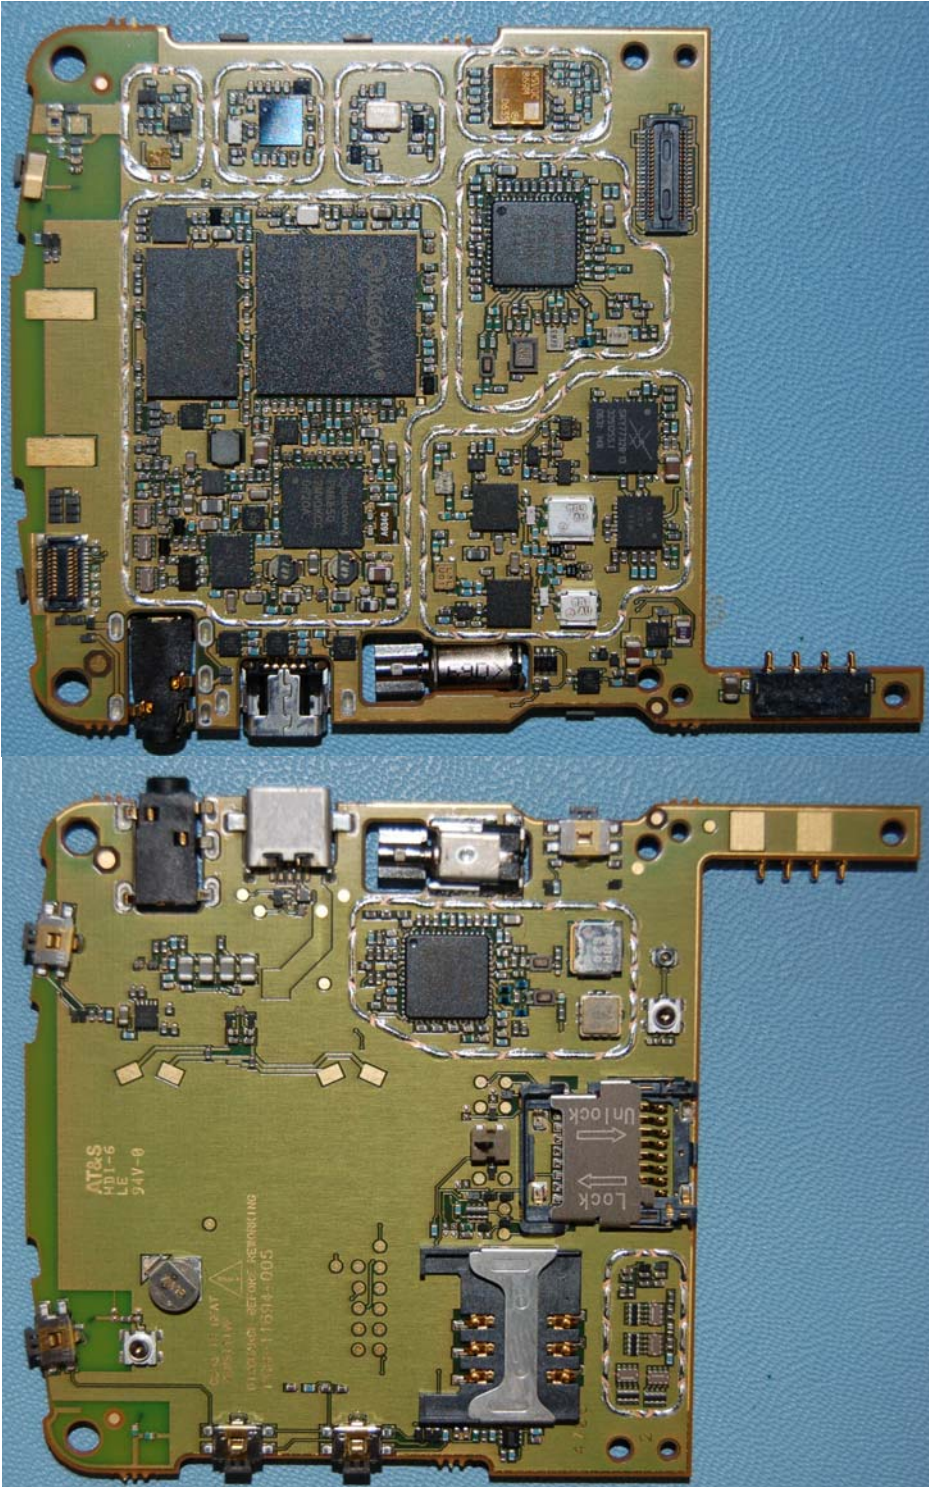

RTS

RIM Testing Services
Internal Photos

FCC ID: L6ARBK40CG

IC: 2503A-RBK40CG

Model: RBK41CG

This report shall NOT be reproduced except in full without the written consent of RIM Testing Services (RTS)

A division of Research in Motion Limited.

Copyright 2005-2007

RTS
RIM Testing Services
Internal Photos

FCC ID: L6ARBK40CG
IC: 2503A-RBK40CG
Model: RBK41CG

RTS

RIM Testing Services
Internal Photos

FCC ID: L6ARBK40CG

IC: 2503A-RBK40CG

Model: RBK41CG

This report shall NOT be reproduced except in full without the written consent of RIM Testing Services (RTS)

A division of Research in Motion Limited.

Copyright 2005-2007

RTS

RIM Testing Services
Internal Photos

FCC ID: L6ARBK40CG

IC: 2503A-RBK40CG

Model: RBK41CG

This report shall NOT be reproduced except in full without the written consent of RIM Testing Services (RTS)

A division of Research in Motion Limited.

Copyright 2005-2007