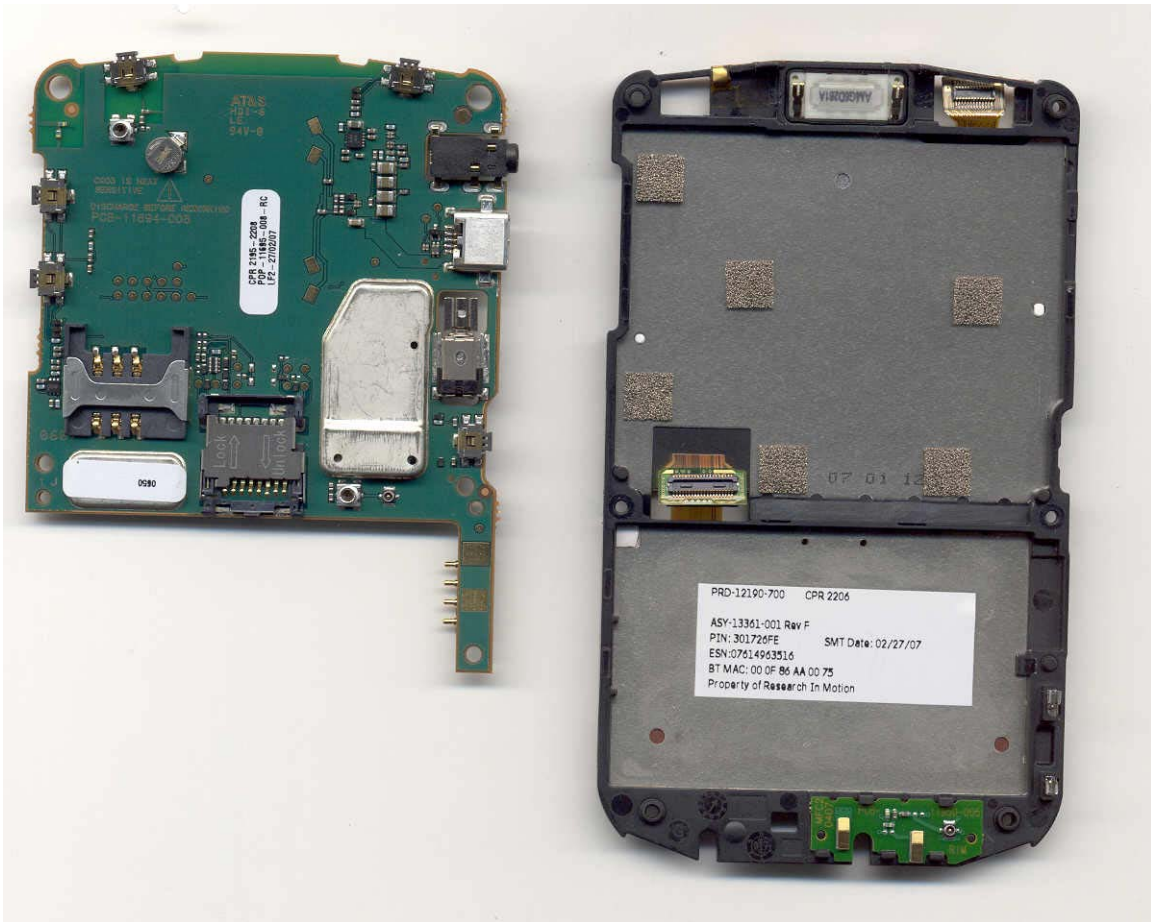

RTS

RIM Testing Services
Internal Photos

FCC ID: L6ARBK40CG

IC: 2503A-RBK40CG

Model: RBK41CG

This report shall NOT be reproduced except in full without the written consent of RIM Testing Services (RTS)

A division of Research in Motion Limited.

Copyright 2005-2007

RTS
RIM Testing Services
Internal Photos

FCC ID: L6ARBK40CG
IC: 2503A-RBK40CG
Model: RBK41CG

RTS

RIM Testing Services
Internal Photos

FCC ID: L6ARBK40CG

IC: 2503A-RBK40CG

Model: RBK41CG

This report shall NOT be reproduced except in full without the written consent of RIM Testing Services (RTS)

A division of Research in Motion Limited.

Copyright 2005-2007

RTS

RIM Testing Services
Internal Photos

FCC ID: L6ARBK40CG

IC: 2503A-RBK40CG

Model: RBK41CG

This report shall NOT be reproduced except in full without the written consent of RIM Testing Services (RTS)

A division of Research in Motion Limited.

Copyright 2005-2007