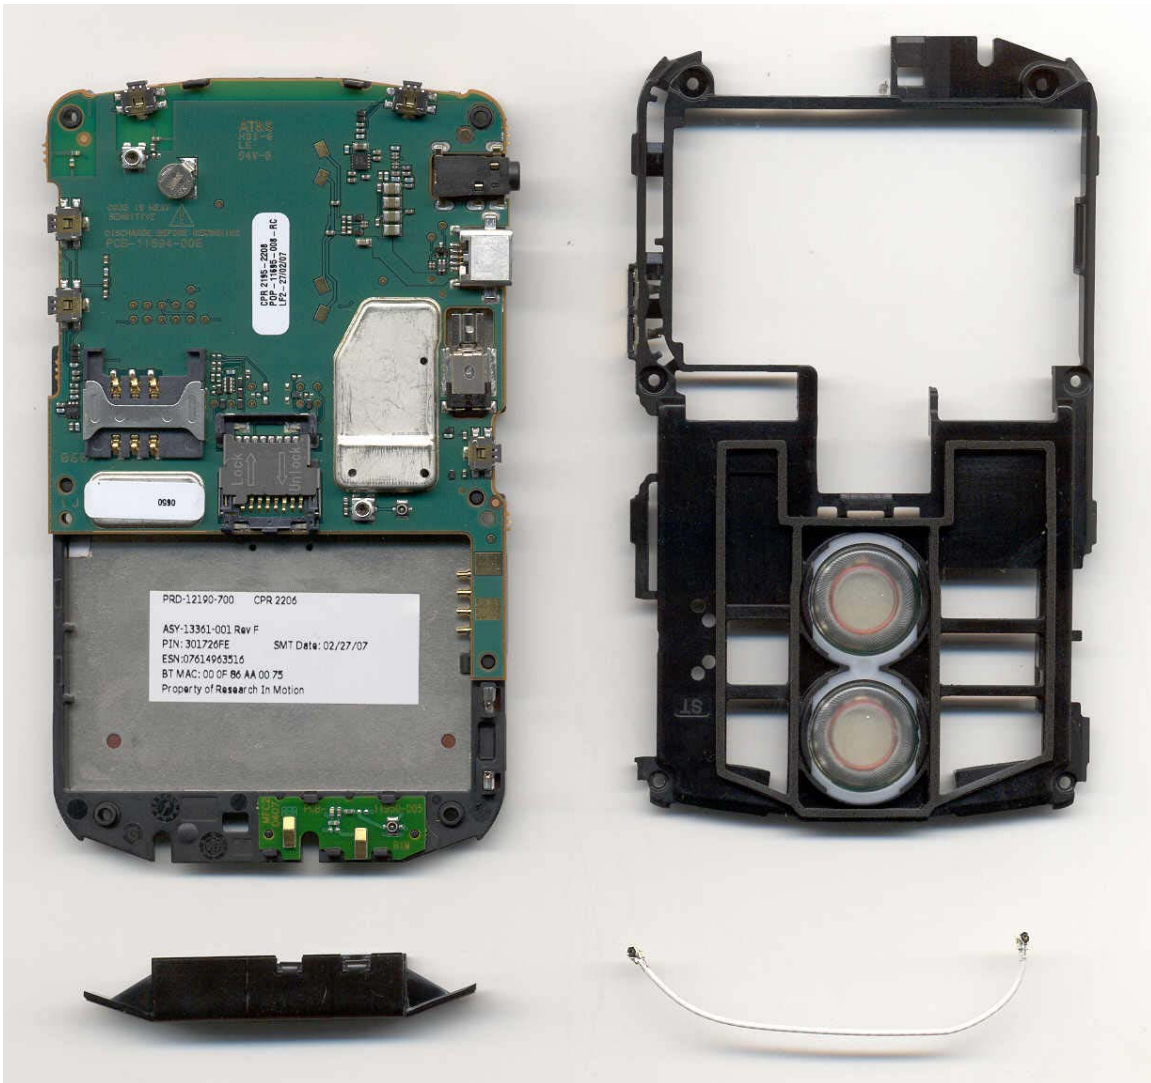

RTS

RIM Testing Services
Internal Photos

FCC ID: L6ARBK40CG

IC: 2503A-RBK40CG

Model: RBK41CG

This report shall NOT be reproduced except in full without the written consent of RIM Testing Services (RTS)

A division of Research in Motion Limited.

Copyright 2005-2007

RTS
RIM Testing Services
Internal Photos

FCC ID: L6ARBK40CG
IC: 2503A-RBK40CG
Model: RBK41CG

RTS

RIM Testing Services
Internal Photos

FCC ID: L6ARBK40CG

IC: 2503A-RBK40CG

Model: RBK41CG

FCC ID: L6ARBK40CG

IC: 2503A-RBK40CG

Model: RBK41CG

This report shall NOT be reproduced except in full without the written consent of RIM Testing Services (RTS)

A division of Research in Motion Limited.

Copyright 2005-2007