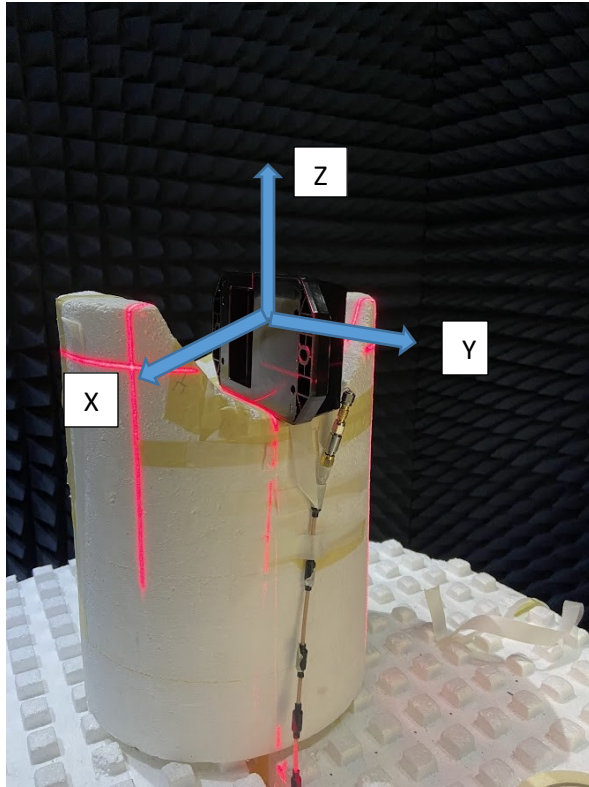

Antenna & test setup photos

B018

ISM 869MHz – 915MHz / 2400MHz

CONFIDENTIAL

Table of Contents

1. AUT Photo	3
2. Antenna Test Setup Photos.....	4

CONFIDENTIAL

1. AUT Photo

Description	Part number
B018 Metal Antenna	HDW-63851-001

(a)

(b)

Figure 1. (a)B018 Metal Antenna HDW-63851-001; (b) internal photo

CONFIDENTIAL

2. Antenna Test Setup Photos

(a)

(b)