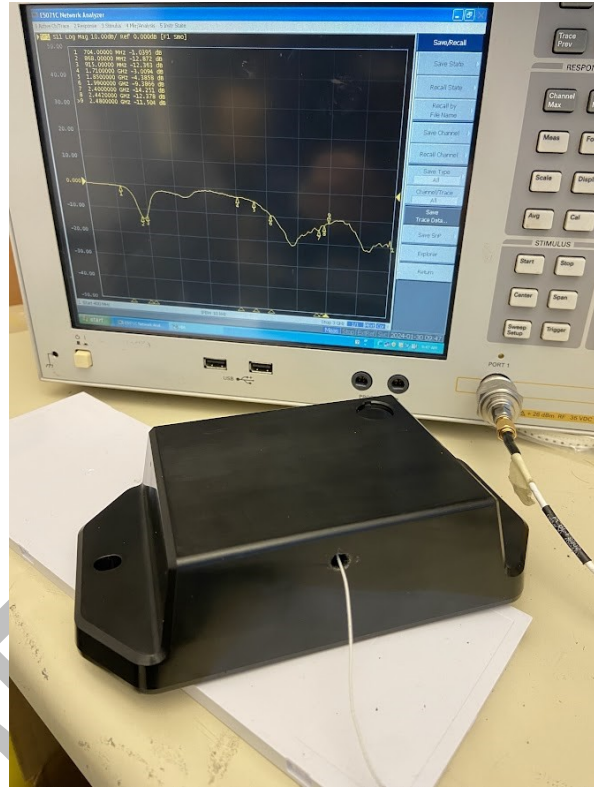

Antenna & test setup photos

B018

ISM 869MHz – 915MHz / 2400MHz

CONFIDENTIAL

Table of Contents

1. AUT Photo	3
2. Antenna Test Setup Photos.....	4

CONFIDENTIAL

1. AUT Photo

Description	Part number
B018 Metal Antenna	HDW-63851-001

(a)

(b)

Figure 1. (a)B018 Metal Antenna HDW-63851-001; (b) internal photo

CONFIDENTIAL

2. Antenna Test Setup Photos

(a)

(b)