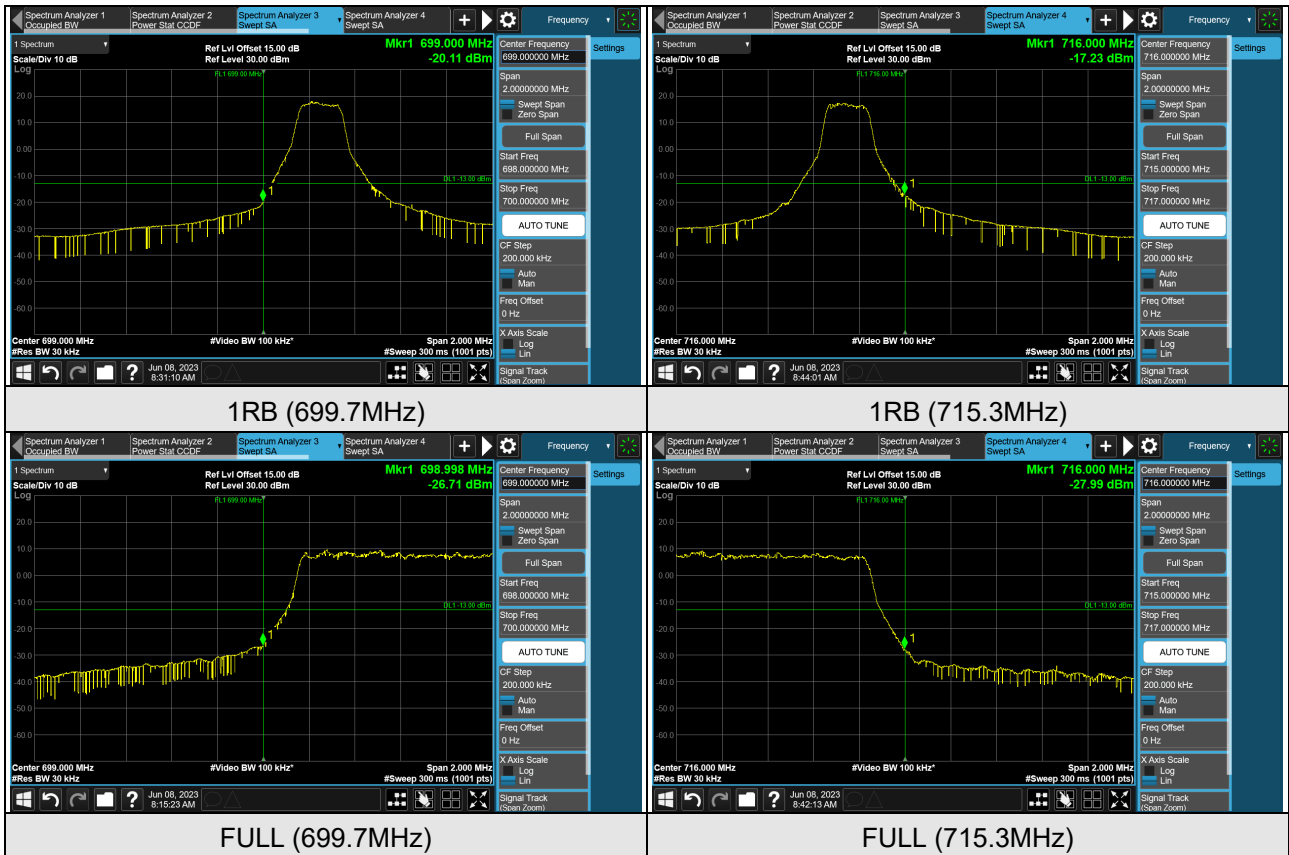

Cat-M1 Band 4 (Channel Bandwidth 5MHz)

Cat-M1 Band 4 (Channel Bandwidth 10MHz)

Cat-M1 Band 4 (Channel Bandwidth 15MHz)

Cat-M1 Band 4 (Channel Bandwidth 20MHz)

Cat-M1 Band 12 (Channel Bandwidth 1.4MHz)

Cat-M1 Band 12 (Channel Bandwidth 3MHz)

Cat-M1 Band 12 (Channel Bandwidth 5MHz)

Cat-M1 Band 12 (Channel Bandwidth 10MHz)

1RB (704MHz)

1RB (711MHz)

FULL (704MHz)

FULL (711MHz)

Cat-M1 Band 13 (Channel Bandwidth 5MHz)

1RB (779.5MHz)

1RB (784.5MHz)

FULL (779.5MHz)

FULL (784.5MHz)

Cat-M1 Band 13 (Channel Bandwidth 10MHz)

1RB (782.0MHz)

1RB (782.0MHz)

FULL (782.0MHz)

FULL (782.0MHz)