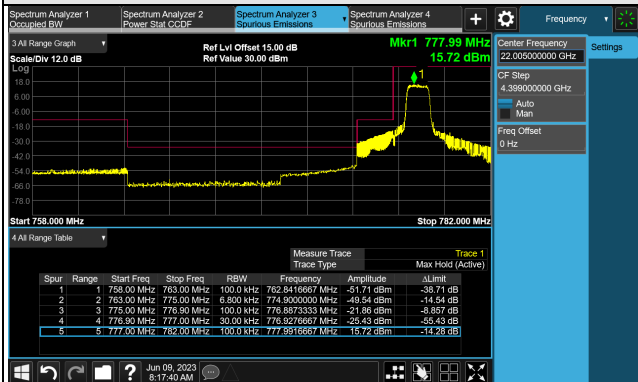

Cat-M1 Band 12 (Channel Bandwidth 5MHz)

Cat-M1 Band 12 (Channel Bandwidth 10MHz)

1RB (704MHz)

1RB (711MHz)

FULL (704MHz)

FULL (711MHz)

Cat-M1 Band 13 (Channel Bandwidth 5MHz)

1RB (779.5MHz)

1RB (784.5MHz)

FULL (779.5MHz)

FULL (784.5MHz)

Cat-M1 Band 13 (Channel Bandwidth 10MHz)

1RB (782.0MHz)

1RB (782.0MHz)

FULL (782.0MHz)

FULL (782.0MHz)

Cat-M1 Band 66 (Channel Bandwidth 1.4MHz)

Cat-M1 Band 66 (Channel Bandwidth 3MHz)

Cat-M1 Band 66 (Channel Bandwidth 5MHz)

1RB (1712.5MHz)

1RB (1777.5MHz)

FULL (1712.5MHz)

FULL (1777.5MHz)

Cat-M1 Band 66 (Channel Bandwidth 10MHz)