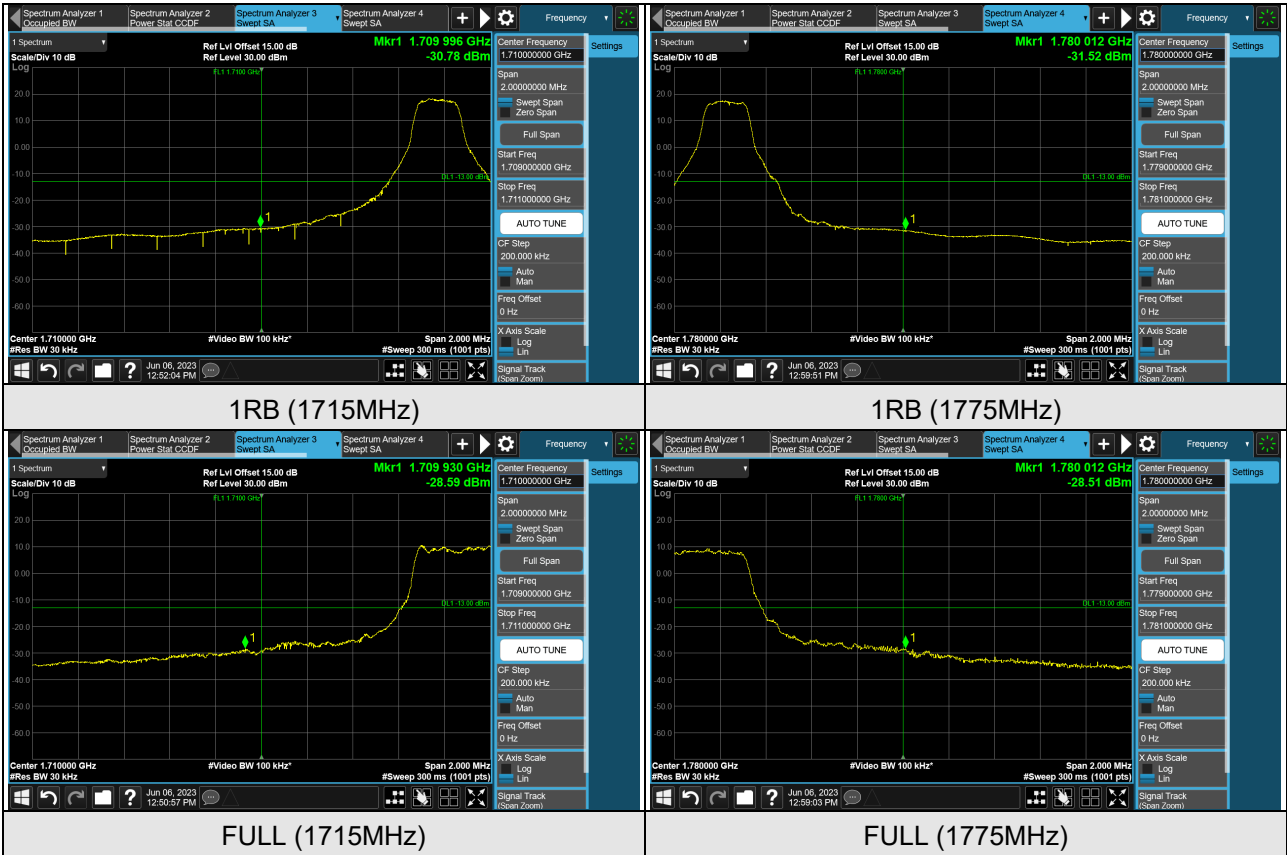

Cat-M1 Band 66 (Channel Bandwidth 1.4MHz)

Cat-M1 Band 66 (Channel Bandwidth 3MHz)

Cat-M1 Band 66 (Channel Bandwidth 5MHz)

1RB (1712.5MHz)

1RB (1777.5MHz)

FULL (1712.5MHz)

FULL (1777.5MHz)

Cat-M1 Band 66 (Channel Bandwidth 10MHz)

Cat-M1 Band 66 (Channel Bandwidth 15MHz)

Cat-M1 Band 66 (Channel Bandwidth 20MHz)

Cat-M1 Band 85 (Channel Bandwidth 5MHz)

1RB (700.5MHz)

1RB (713.5MHz)

FULL (700.5MHz)

FULL (713.5MHz)

Cat-M1 Band 85 (Channel Bandwidth 10MHz)