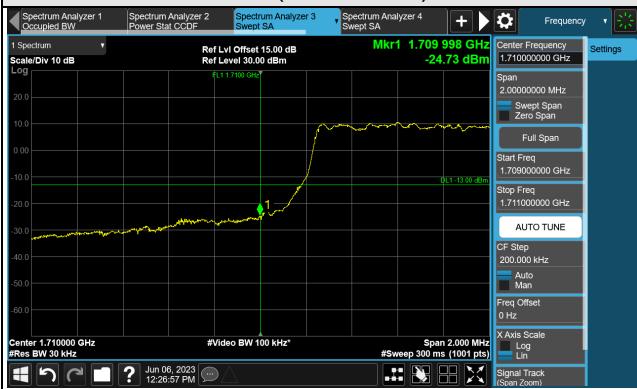

1RB (784.5MHz)

FULL (779.5MHz)

FULL (784.5MHz)

Cat-M1 Band 13 (Channel Bandwidth 10MHz)

1RB (782.0MHz)

1RB (782.0MHz)

FULL (782.0MHz)

FULL (782.0MHz)

Cat-M1 Band 66 (Channel Bandwidth 1.4MHz)

Cat-M1 Band 66 (Channel Bandwidth 3MHz)

Cat-M1 Band 66 (Channel Bandwidth 5MHz)

1RB (1712.5MHz)

1RB (1777.5MHz)

FULL (1712.5MHz)

FULL (1777.5MHz)

Cat-M1 Band 66 (Channel Bandwidth 10MHz)

Cat-M1 Band 66 (Channel Bandwidth 15MHz)

Cat-M1 Band 66 (Channel Bandwidth 20MHz)

Cat-M1 Band 85 (Channel Bandwidth 5MHz)

1RB (700.5MHz)

1RB (713.5MHz)

FULL (700.5MHz)

FULL (713.5MHz)

Cat-M1 Band 85 (Channel Bandwidth 10MHz)