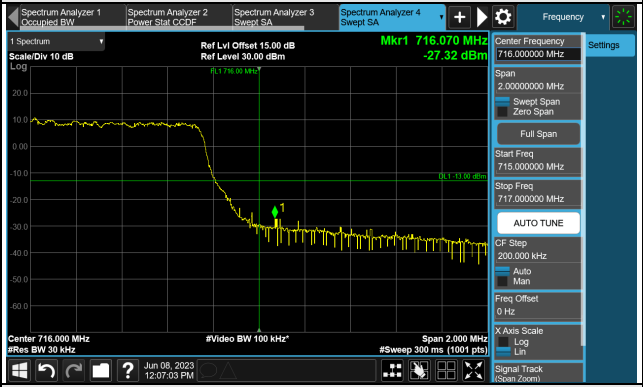

Cat-M1 Band 66 (Channel Bandwidth 15MHz)

Cat-M1 Band 66 (Channel Bandwidth 20MHz)

Cat-M1 Band 85 (Channel Bandwidth 5MHz)

1RB (700.5MHz)

1RB (713.5MHz)

FULL (700.5MHz)

FULL (713.5MHz)

Cat-M1 Band 85 (Channel Bandwidth 10MHz)