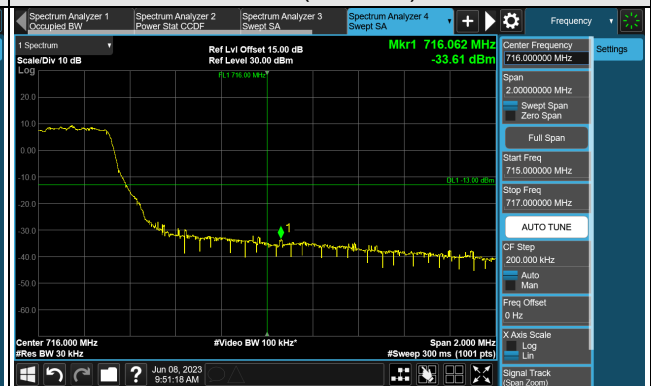

Cat-M1 Band 12 (Channel Bandwidth 5MHz)

Cat-M1 Band 12 (Channel Bandwidth 10MHz)

1RB (704MHz)

1RB (711MHz)

FULL (704MHz)

FULL (711MHz)

Cat-M1 Band 13 (Channel Bandwidth 5MHz)

1RB (779.5MHz)

1RB (784.5MHz)

FULL (779.5MHz)

FULL (784.5MHz)

Cat-M1 Band 13 (Channel Bandwidth 10MHz)

1RB (782.0MHz)

1RB (782.0MHz)

FULL (782.0MHz)

FULL (782.0MHz)