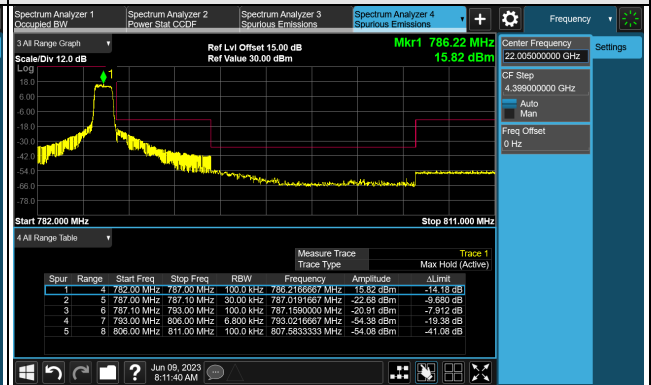

Cat-M1 Band 12 (Channel Bandwidth 5MHz)

Cat-M1 Band 12 (Channel Bandwidth 10MHz)

1RB (704MHz)

1RB (711MHz)

FULL (704MHz)

FULL (711MHz)

Cat-M1 Band 13 (Channel Bandwidth 5MHz)

1RB (779.5MHz)

1RB (784.5MHz)

FULL (779.5MHz)

FULL (784.5MHz)

Cat-M1 Band 13 (Channel Bandwidth 10MHz)

1RB (782.0MHz)

1RB (782.0MHz)

FULL (782.0MHz)

FULL (782.0MHz)