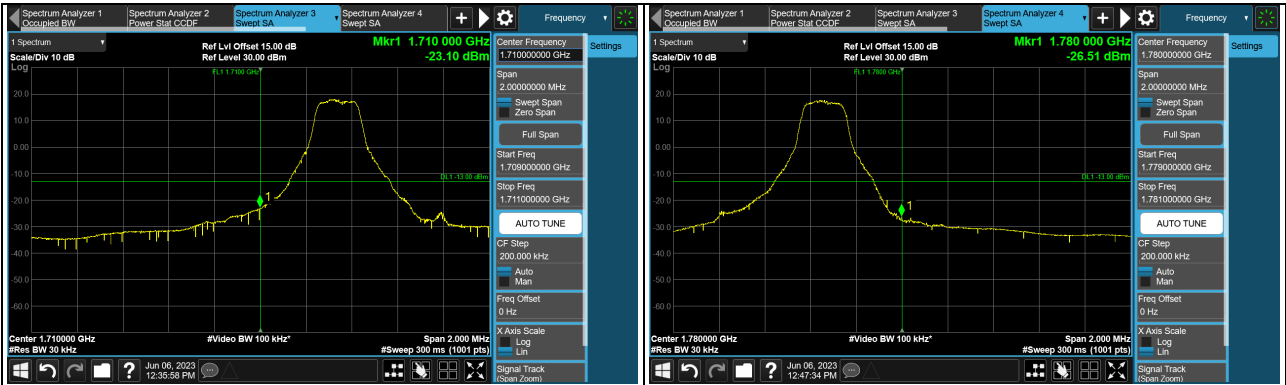

1RB (784.5MHz)

FULL (779.5MHz)

FULL (784.5MHz)

Cat-M1 Band 13 (Channel Bandwidth 10MHz)

1RB (782.0MHz)

1RB (782.0MHz)

FULL (782.0MHz)

FULL (782.0MHz)

Cat-M1 Band 66 (Channel Bandwidth 1.4MHz)

Cat-M1 Band 66 (Channel Bandwidth 3MHz)

Cat-M1 Band 66 (Channel Bandwidth 5MHz)

1RB (1712.5MHz)

1RB (1777.5MHz)

FULL (1712.5MHz)

FULL (1777.5MHz)

Cat-M1 Band 66 (Channel Bandwidth 10MHz)

Cat-M1 Band 66 (Channel Bandwidth 15MHz)

Cat-M1 Band 66 (Channel Bandwidth 20MHz)

Cat-M1 Band 85 (Channel Bandwidth 5MHz)

1RB (700.5MHz)

1RB (713.5MHz)

FULL (700.5MHz)

FULL (713.5MHz)

Cat-M1 Band 85 (Channel Bandwidth 10MHz)