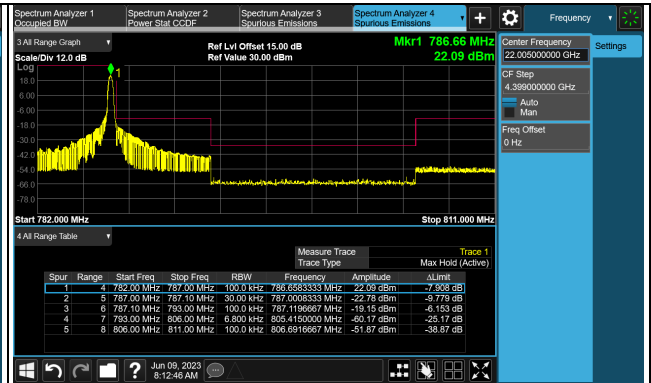

Cat-M1 Band 12 (Channel Bandwidth 5MHz)

Cat-M1 Band 12 (Channel Bandwidth 10MHz)

1RB (704MHz)

1RB (711MHz)

FULL (704MHz)

FULL (711MHz)

Cat-M1 Band 13 (Channel Bandwidth 5MHz)

1RB (779.5MHz)

1RB (784.5MHz)

FULL (779.5MHz)

FULL (784.5MHz)

Cat-M1 Band 13 (Channel Bandwidth 10MHz)

1RB (782.0MHz)

1RB (782.0MHz)

FULL (782.0MHz)

FULL (782.0MHz)