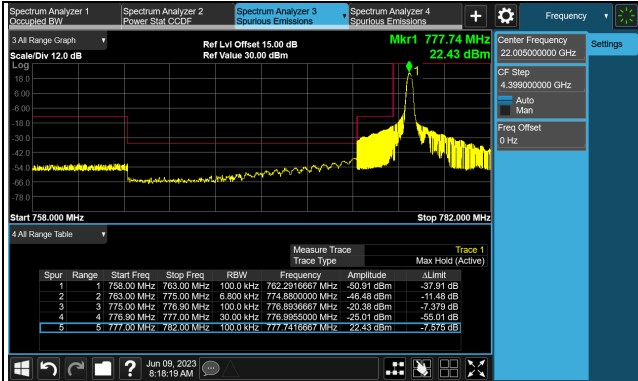

1RB (784.5MHz)

FULL (779.5MHz)

FULL (784.5MHz)

Cat-M1 Band 13 (Channel Bandwidth 10MHz)

1RB (782.0MHz)

1RB (782.0MHz)

FULL (782.0MHz)

FULL (782.0MHz)

Cat-M1 Band 66 (Channel Bandwidth 1.4MHz)

Cat-M1 Band 66 (Channel Bandwidth 3MHz)

Cat-M1 Band 66 (Channel Bandwidth 5MHz)

1RB (1712.5MHz)

1RB (1777.5MHz)

FULL (1712.5MHz)

FULL (1777.5MHz)

Cat-M1 Band 66 (Channel Bandwidth 10MHz)