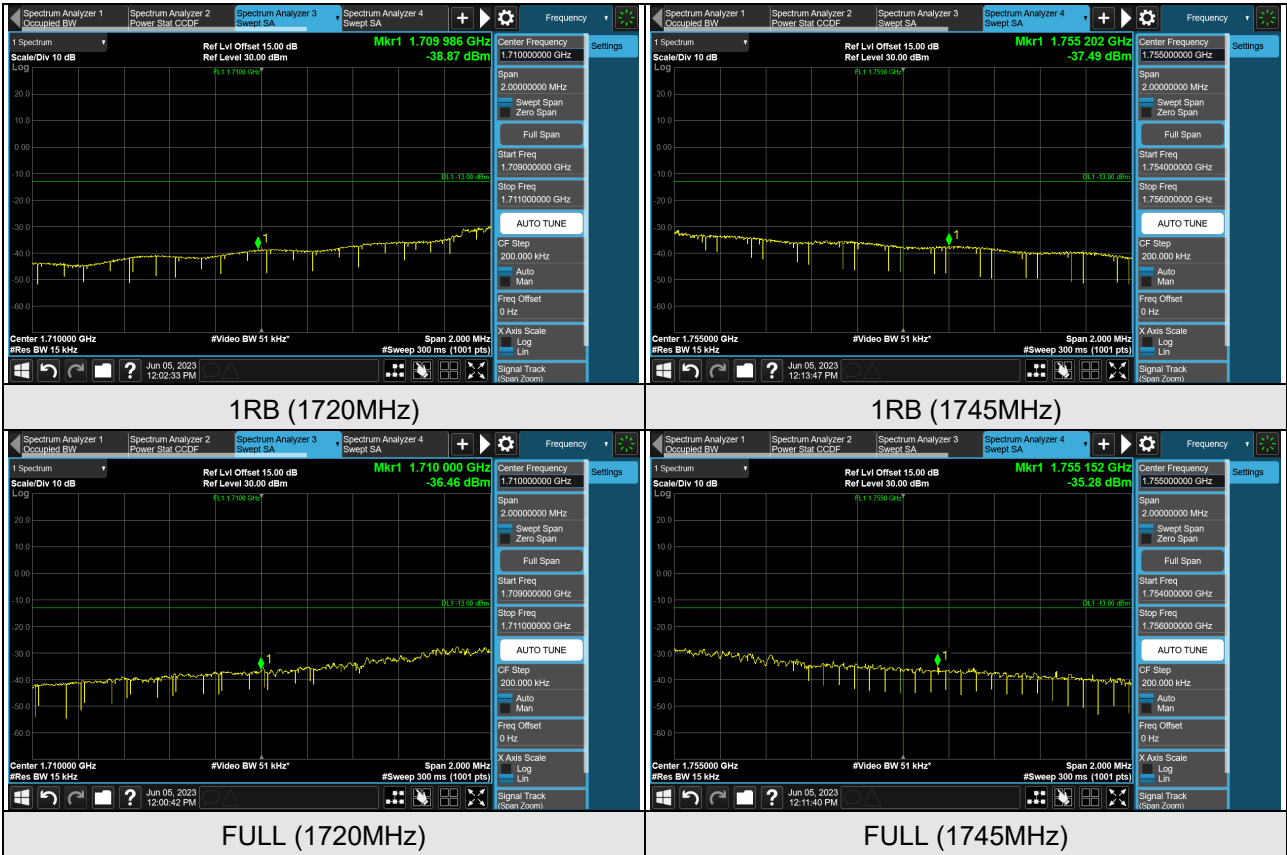

Cat-M1 Band 4 (Channel Bandwidth 5MHz)

Cat-M1 Band 4 (Channel Bandwidth 10MHz)

Cat-M1 Band 4 (Channel Bandwidth 15MHz)

Cat-M1 Band 4 (Channel Bandwidth 20MHz)

Cat-M1 Band 12 (Channel Bandwidth 1.4MHz)

Cat-M1 Band 12 (Channel Bandwidth 3MHz)

Cat-M1 Band 12 (Channel Bandwidth 5MHz)

Cat-M1 Band 12 (Channel Bandwidth 10MHz)

1RB (704MHz)

1RB (711MHz)

FULL (704MHz)

FULL (711MHz)

Cat-M1 Band 13 (Channel Bandwidth 5MHz)

1RB (779.5MHz)

1RB (784.5MHz)

FULL (779.5MHz)

FULL (784.5MHz)

Cat-M1 Band 13 (Channel Bandwidth 10MHz)

1RB (782.0MHz)

1RB (782.0MHz)

FULL (782.0MHz)

FULL (782.0MHz)