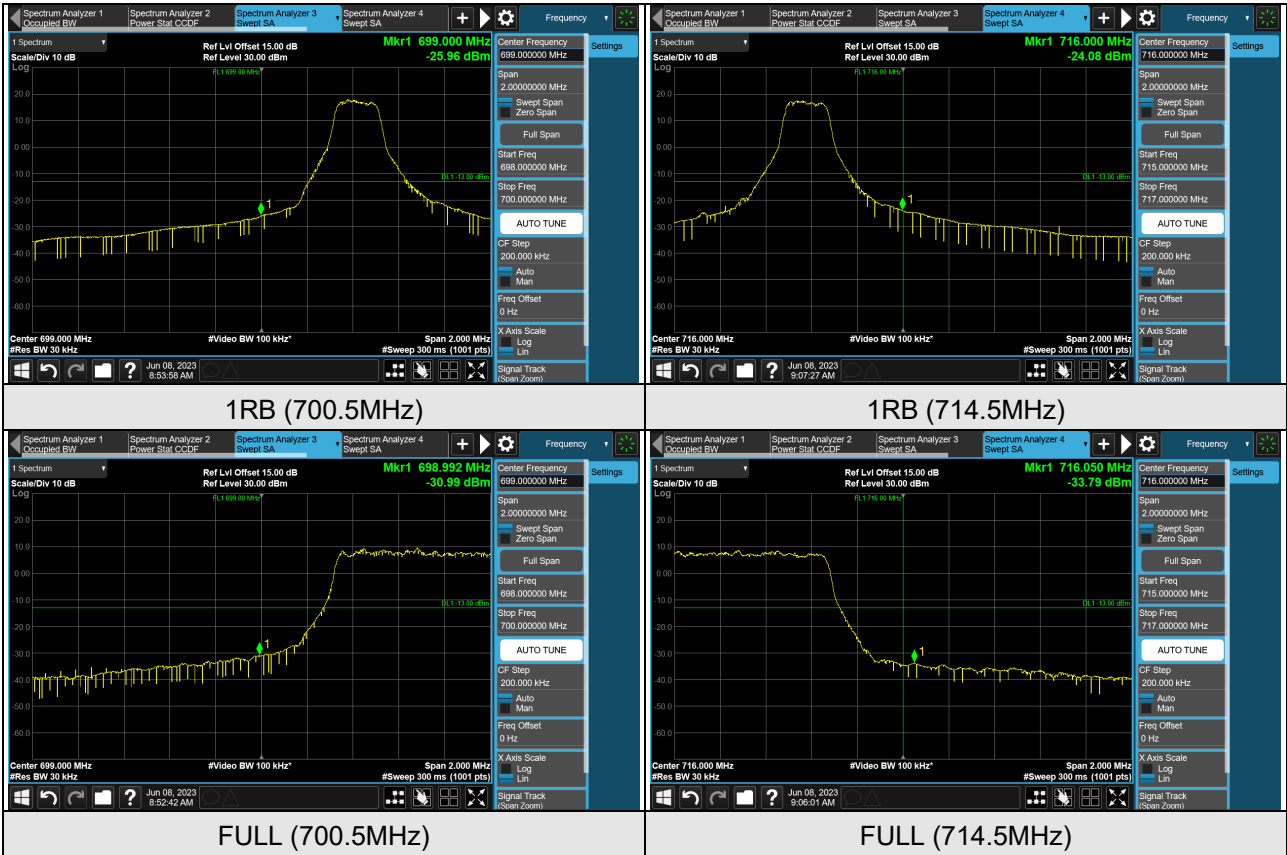

Cat-M1 Band 4 (Channel Bandwidth 5MHz)

Cat-M1 Band 4 (Channel Bandwidth 10MHz)

Cat-M1 Band 4 (Channel Bandwidth 15MHz)

Cat-M1 Band 4 (Channel Bandwidth 20MHz)

Cat-M1 Band 12 (Channel Bandwidth 1.4MHz)

Cat-M1 Band 12 (Channel Bandwidth 3MHz)

Cat-M1 Band 12 (Channel Bandwidth 5MHz)

Cat-M1 Band 12 (Channel Bandwidth 10MHz)

1RB (704MHz)

1RB (711MHz)

FULL (704MHz)

FULL (711MHz)

Cat-M1 Band 13 (Channel Bandwidth 5MHz)

1RB (779.5MHz)

1RB (784.5MHz)

FULL (779.5MHz)

FULL (784.5MHz)

Cat-M1 Band 13 (Channel Bandwidth 10MHz)

1RB (782.0MHz)

1RB (782.0MHz)

FULL (782.0MHz)

FULL (782.0MHz)