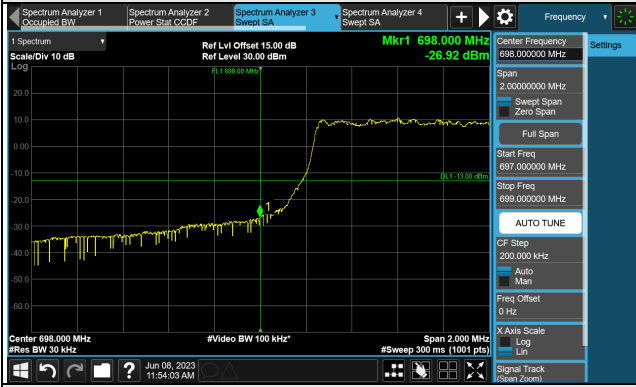

Cat-M1 Band 66 (Channel Bandwidth 1.4MHz)

Cat-M1 Band 66 (Channel Bandwidth 3MHz)

Cat-M1 Band 66 (Channel Bandwidth 5MHz)

1RB (1712.5MHz)

1RB (1777.5MHz)

FULL (1712.5MHz)

FULL (1777.5MHz)

Cat-M1 Band 66 (Channel Bandwidth 10MHz)

Cat-M1 Band 66 (Channel Bandwidth 15MHz)

Cat-M1 Band 66 (Channel Bandwidth 20MHz)

Cat-M1 Band 85 (Channel Bandwidth 5MHz)

1RB (700.5MHz)

1RB (713.5MHz)

FULL (700.5MHz)

FULL (713.5MHz)

Cat-M1 Band 85 (Channel Bandwidth 10MHz)