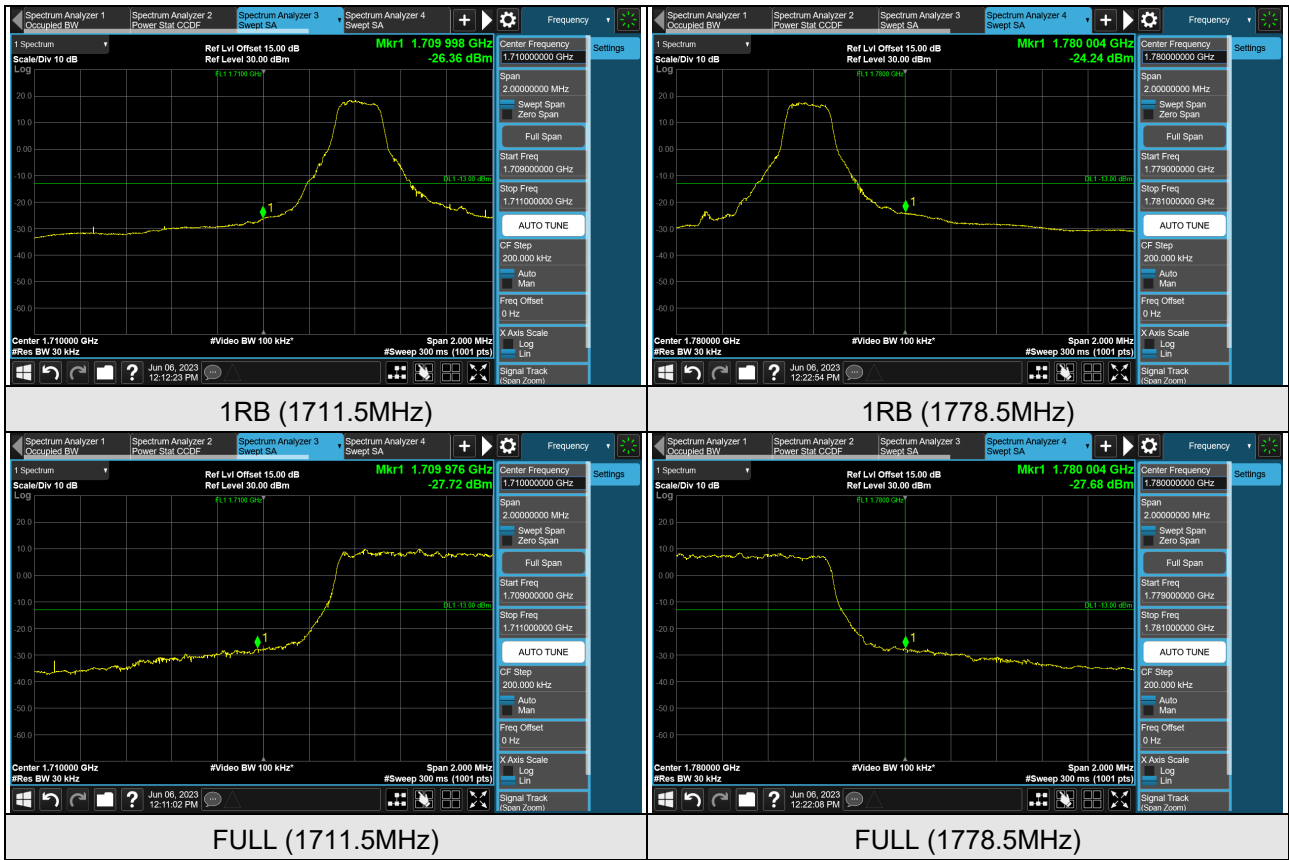

1RB (784.5MHz)

FULL (779.5MHz)

FULL (784.5MHz)

Cat-M1 Band 13 (Channel Bandwidth 10MHz)

1RB (782.0MHz)

1RB (782.0MHz)

FULL (782.0MHz)

FULL (782.0MHz)

Cat-M1 Band 66 (Channel Bandwidth 1.4MHz)

Cat-M1 Band 66 (Channel Bandwidth 3MHz)

Cat-M1 Band 66 (Channel Bandwidth 5MHz)

1RB (1712.5MHz)

1RB (1777.5MHz)

FULL (1712.5MHz)

FULL (1777.5MHz)

Cat-M1 Band 66 (Channel Bandwidth 10MHz)