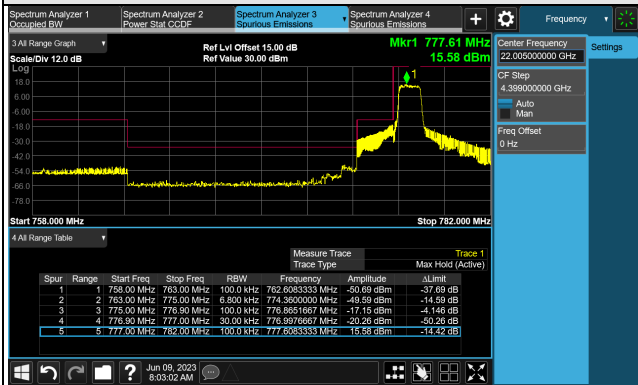

Cat-M1 Band 12 (Channel Bandwidth 5MHz)

Cat-M1 Band 12 (Channel Bandwidth 10MHz)

1RB (704MHz)

1RB (711MHz)

FULL (704MHz)

FULL (711MHz)

Cat-M1 Band 13 (Channel Bandwidth 5MHz)

1RB (779.5MHz)

1RB (784.5MHz)

FULL (779.5MHz)

FULL (784.5MHz)

Cat-M1 Band 13 (Channel Bandwidth 10MHz)

1RB (782.0MHz)

1RB (782.0MHz)

FULL (782.0MHz)

FULL (782.0MHz)