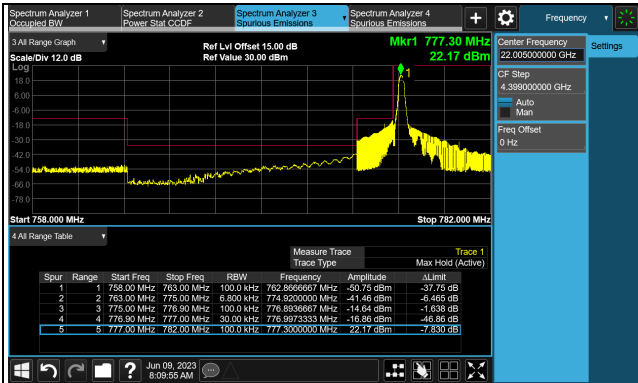

Cat-M1 Band 12 (Channel Bandwidth 5MHz)

Cat-M1 Band 12 (Channel Bandwidth 10MHz)

1RB (704MHz)

1RB (711MHz)

FULL (704MHz)

FULL (711MHz)

Cat-M1 Band 13 (Channel Bandwidth 5MHz)

1RB (779.5MHz)

1RB (784.5MHz)

FULL (779.5MHz)

FULL (784.5MHz)

Cat-M1 Band 13 (Channel Bandwidth 10MHz)

1RB (782.0MHz)

1RB (782.0MHz)

FULL (782.0MHz)

FULL (782.0MHz)