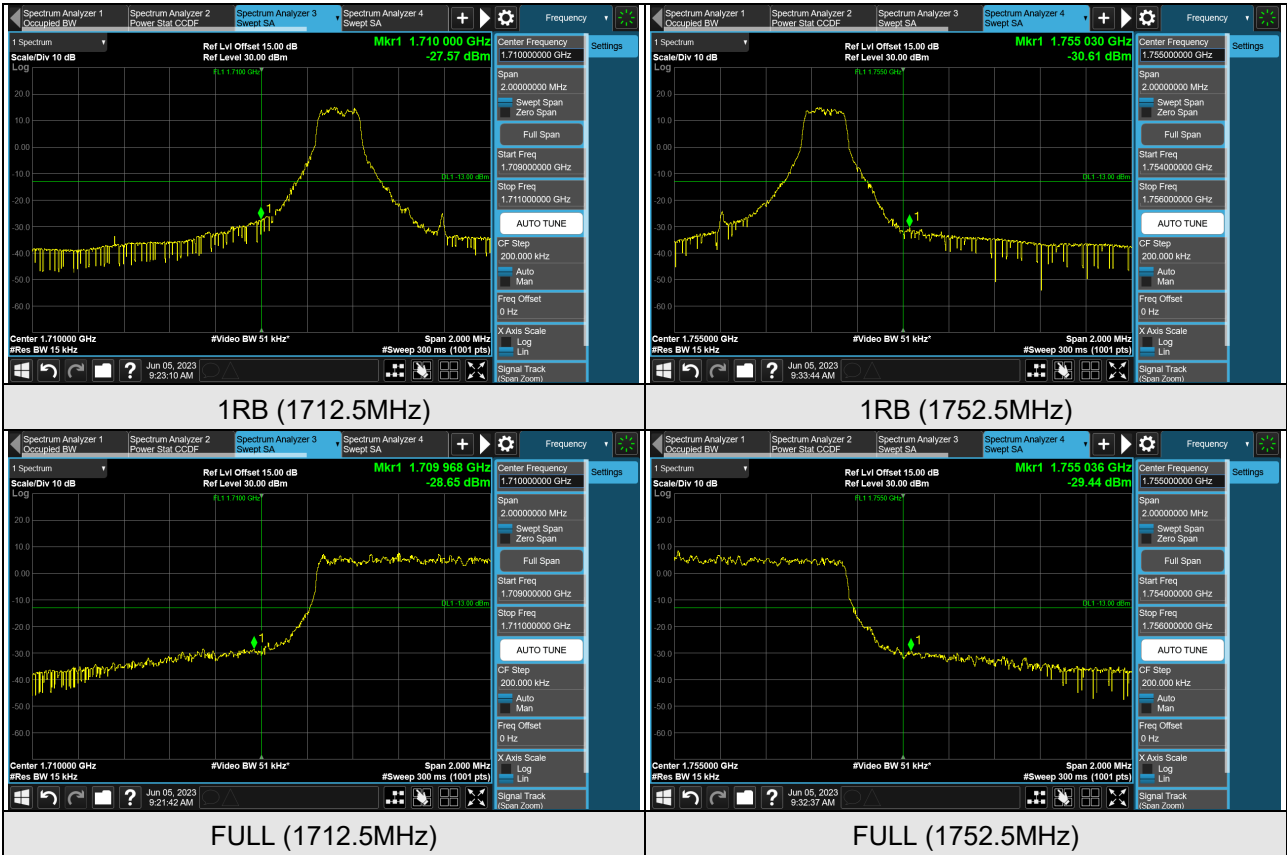

Cat-M1 Band 4 (Channel Bandwidth 5MHz)

Cat-M1 Band 4 (Channel Bandwidth 10MHz)

Cat-M1 Band 4 (Channel Bandwidth 15MHz)

Cat-M1 Band 4 (Channel Bandwidth 20MHz)

Cat-M1 Band 12 (Channel Bandwidth 1.4MHz)

Cat-M1 Band 12 (Channel Bandwidth 3MHz)

Cat-M1 Band 12 (Channel Bandwidth 5MHz)

Cat-M1 Band 12 (Channel Bandwidth 10MHz)

1RB (704MHz)

1RB (711MHz)

FULL (704MHz)

FULL (711MHz)

Cat-M1 Band 13 (Channel Bandwidth 5MHz)

1RB (779.5MHz)

1RB (784.5MHz)

FULL (779.5MHz)

FULL (784.5MHz)

Cat-M1 Band 13 (Channel Bandwidth 10MHz)

1RB (782.0MHz)

1RB (782.0MHz)

FULL (782.0MHz)

FULL (782.0MHz)