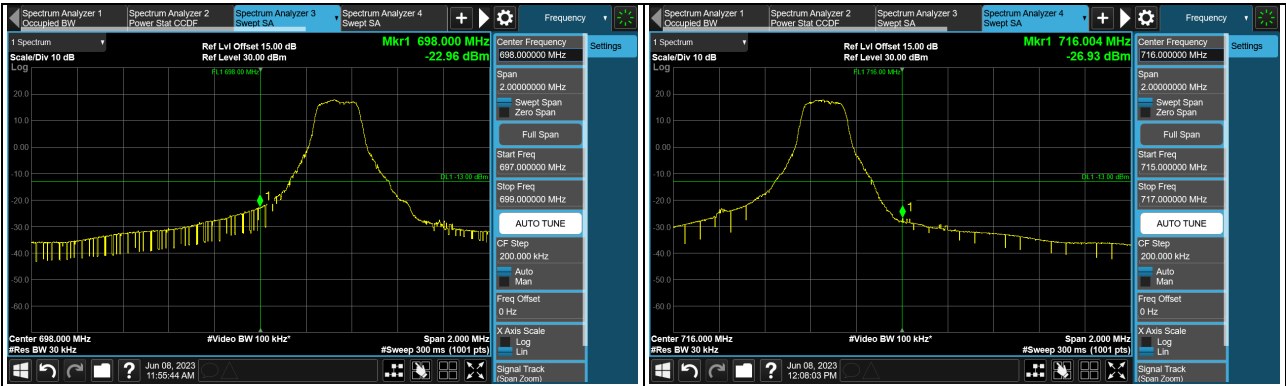

Cat-M1 Band 66 (Channel Bandwidth 15MHz)

Cat-M1 Band 66 (Channel Bandwidth 20MHz)

Cat-M1 Band 85 (Channel Bandwidth 5MHz)

1RB (700.5MHz)

1RB (713.5MHz)

FULL (700.5MHz)

FULL (713.5MHz)

Cat-M1 Band 85 (Channel Bandwidth 10MHz)