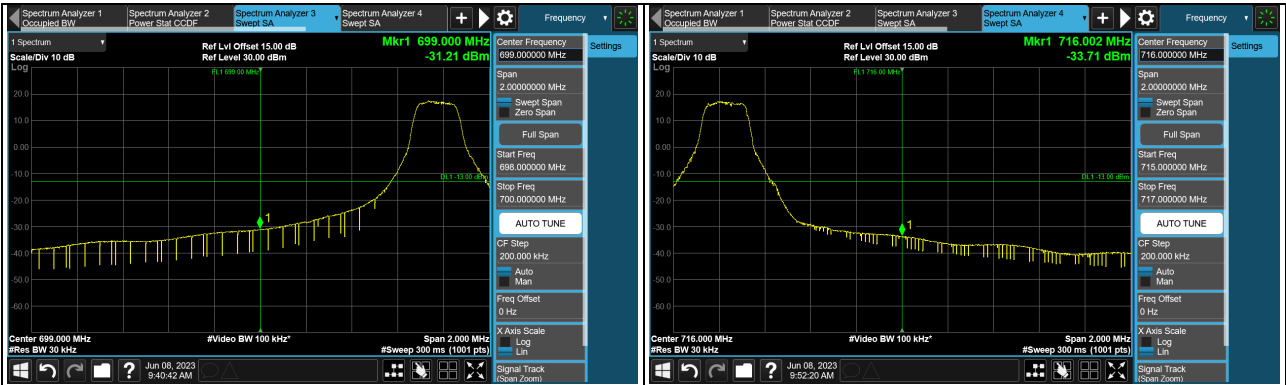

Cat-M1 Band 4 (Channel Bandwidth 5MHz)

Cat-M1 Band 4 (Channel Bandwidth 10MHz)

Cat-M1 Band 4 (Channel Bandwidth 15MHz)

Cat-M1 Band 4 (Channel Bandwidth 20MHz)

Cat-M1 Band 12 (Channel Bandwidth 1.4MHz)

Cat-M1 Band 12 (Channel Bandwidth 3MHz)

Cat-M1 Band 12 (Channel Bandwidth 5MHz)

Cat-M1 Band 12 (Channel Bandwidth 10MHz)

1RB (704MHz)

1RB (711MHz)

FULL (704MHz)

FULL (711MHz)

Cat-M1 Band 13 (Channel Bandwidth 5MHz)

1RB (779.5MHz)

1RB (784.5MHz)

FULL (779.5MHz)

FULL (784.5MHz)

Cat-M1 Band 13 (Channel Bandwidth 10MHz)

1RB (782.0MHz)

1RB (782.0MHz)

FULL (782.0MHz)

FULL (782.0MHz)