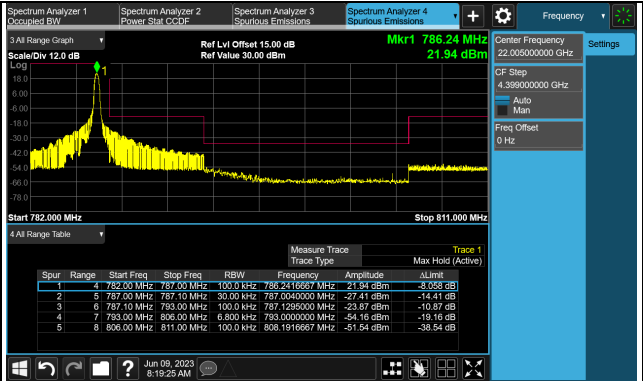

Cat-M1 Band 12 (Channel Bandwidth 5MHz)

Cat-M1 Band 12 (Channel Bandwidth 10MHz)

1RB (704MHz)

1RB (711MHz)

FULL (704MHz)

FULL (711MHz)

Cat-M1 Band 13 (Channel Bandwidth 5MHz)

1RB (779.5MHz)

1RB (784.5MHz)

FULL (779.5MHz)

FULL (784.5MHz)

Cat-M1 Band 13 (Channel Bandwidth 10MHz)

1RB (782.0MHz)

1RB (782.0MHz)

FULL (782.0MHz)

FULL (782.0MHz)

Cat-M1 Band 66 (Channel Bandwidth 1.4MHz)

Cat-M1 Band 66 (Channel Bandwidth 3MHz)

Cat-M1 Band 66 (Channel Bandwidth 5MHz)

1RB (1712.5MHz)

1RB (1777.5MHz)

FULL (1712.5MHz)

FULL (1777.5MHz)

Cat-M1 Band 66 (Channel Bandwidth 10MHz)