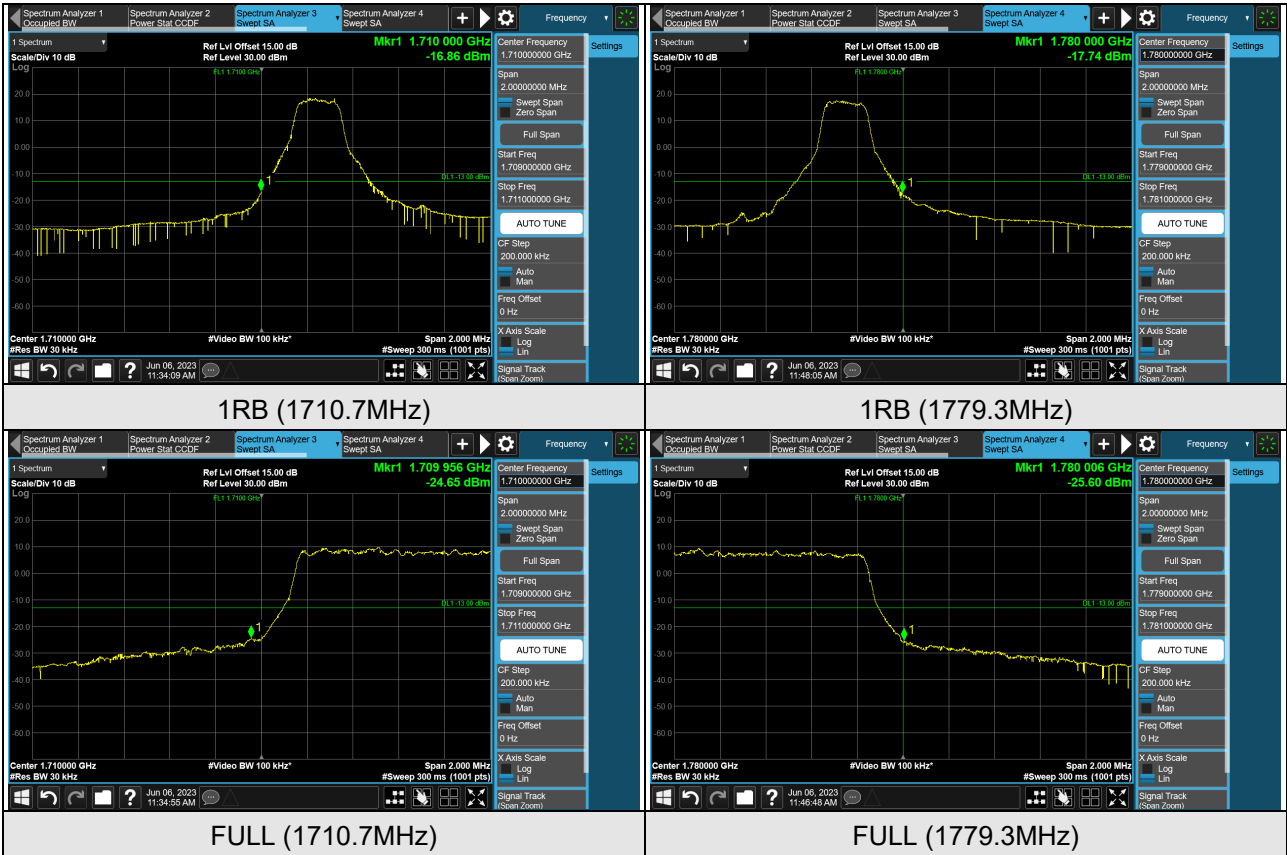

1RB (784.5MHz)

FULL (779.5MHz)

FULL (784.5MHz)

Cat-M1 Band 13 (Channel Bandwidth 10MHz)

1RB (782.0MHz)

1RB (782.0MHz)

FULL (782.0MHz)

FULL (782.0MHz)

Cat-M1 Band 66 (Channel Bandwidth 1.4MHz)

Cat-M1 Band 66 (Channel Bandwidth 3MHz)

Cat-M1 Band 66 (Channel Bandwidth 5MHz)

1RB (1712.5MHz)

1RB (1777.5MHz)

FULL (1712.5MHz)

FULL (1777.5MHz)

Cat-M1 Band 66 (Channel Bandwidth 10MHz)