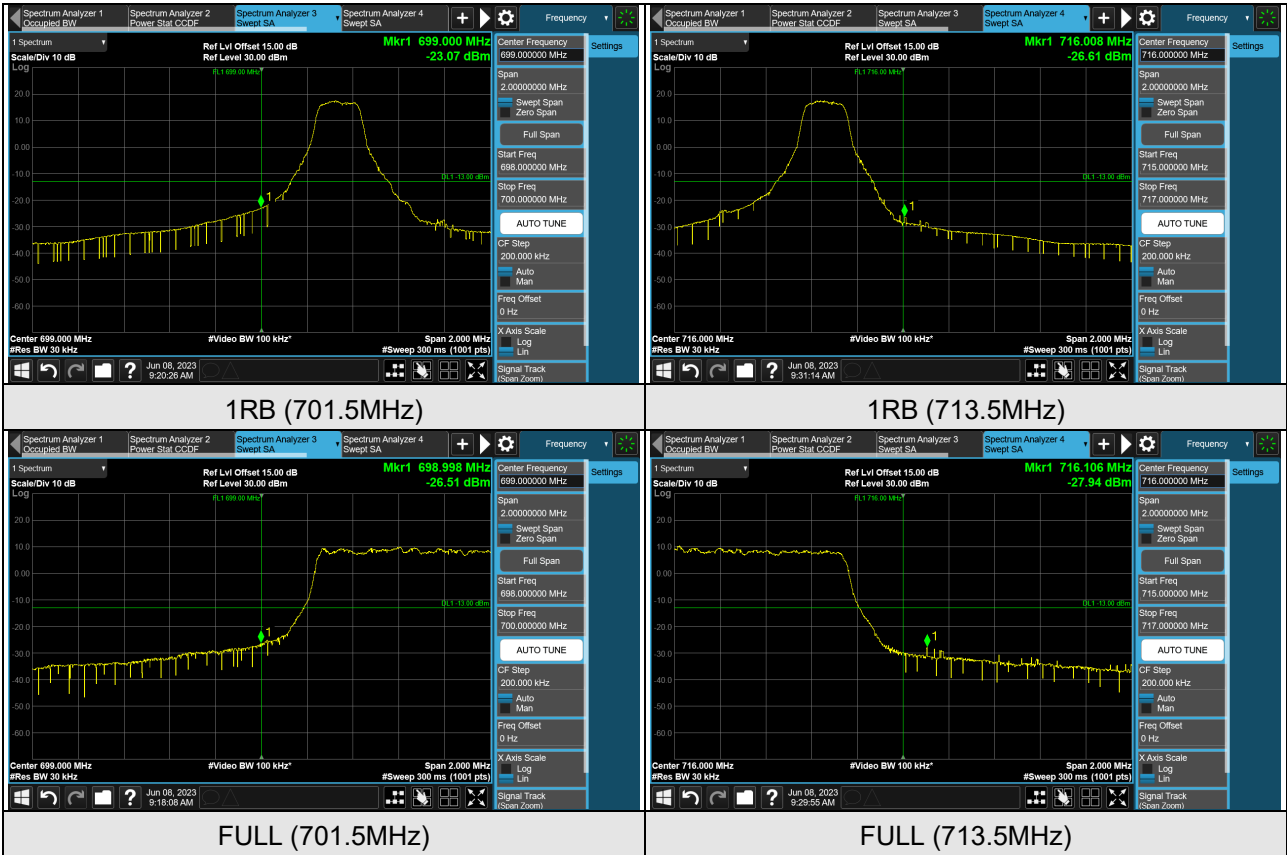

Cat-M1 Band 4 (Channel Bandwidth 5MHz)

Cat-M1 Band 4 (Channel Bandwidth 10MHz)

Cat-M1 Band 4 (Channel Bandwidth 15MHz)

Cat-M1 Band 4 (Channel Bandwidth 20MHz)

Cat-M1 Band 12 (Channel Bandwidth 1.4MHz)

Cat-M1 Band 12 (Channel Bandwidth 3MHz)

Cat-M1 Band 12 (Channel Bandwidth 5MHz)

Cat-M1 Band 12 (Channel Bandwidth 10MHz)

1RB (704MHz)

1RB (711MHz)

FULL (704MHz)

FULL (711MHz)

Cat-M1 Band 13 (Channel Bandwidth 5MHz)

1RB (779.5MHz)

1RB (784.5MHz)

FULL (779.5MHz)

FULL (784.5MHz)

Cat-M1 Band 13 (Channel Bandwidth 10MHz)

1RB (782.0MHz)

1RB (782.0MHz)

FULL (782.0MHz)

FULL (782.0MHz)