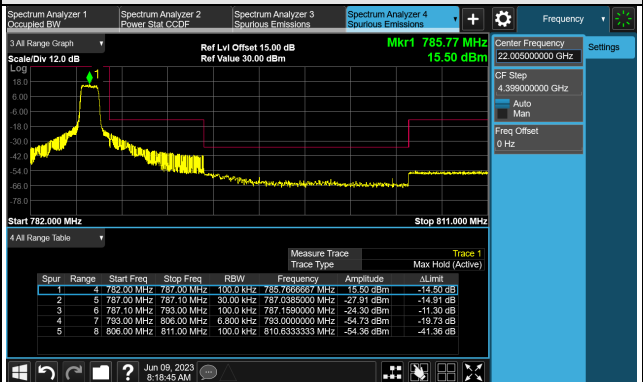

Cat-M1 Band 12 (Channel Bandwidth 5MHz)

Cat-M1 Band 12 (Channel Bandwidth 10MHz)

1RB (704MHz)

1RB (711MHz)

FULL (704MHz)

FULL (711MHz)

Cat-M1 Band 13 (Channel Bandwidth 5MHz)

1RB (779.5MHz)

1RB (784.5MHz)

FULL (779.5MHz)

FULL (784.5MHz)

Cat-M1 Band 13 (Channel Bandwidth 10MHz)

1RB (782.0MHz)

1RB (782.0MHz)

FULL (782.0MHz)

FULL (782.0MHz)

Cat-M1 Band 66 (Channel Bandwidth 1.4MHz)

Cat-M1 Band 66 (Channel Bandwidth 3MHz)

Cat-M1 Band 66 (Channel Bandwidth 5MHz)

1RB (1712.5MHz)

1RB (1777.5MHz)

FULL (1712.5MHz)

FULL (1777.5MHz)

Cat-M1 Band 66 (Channel Bandwidth 10MHz)