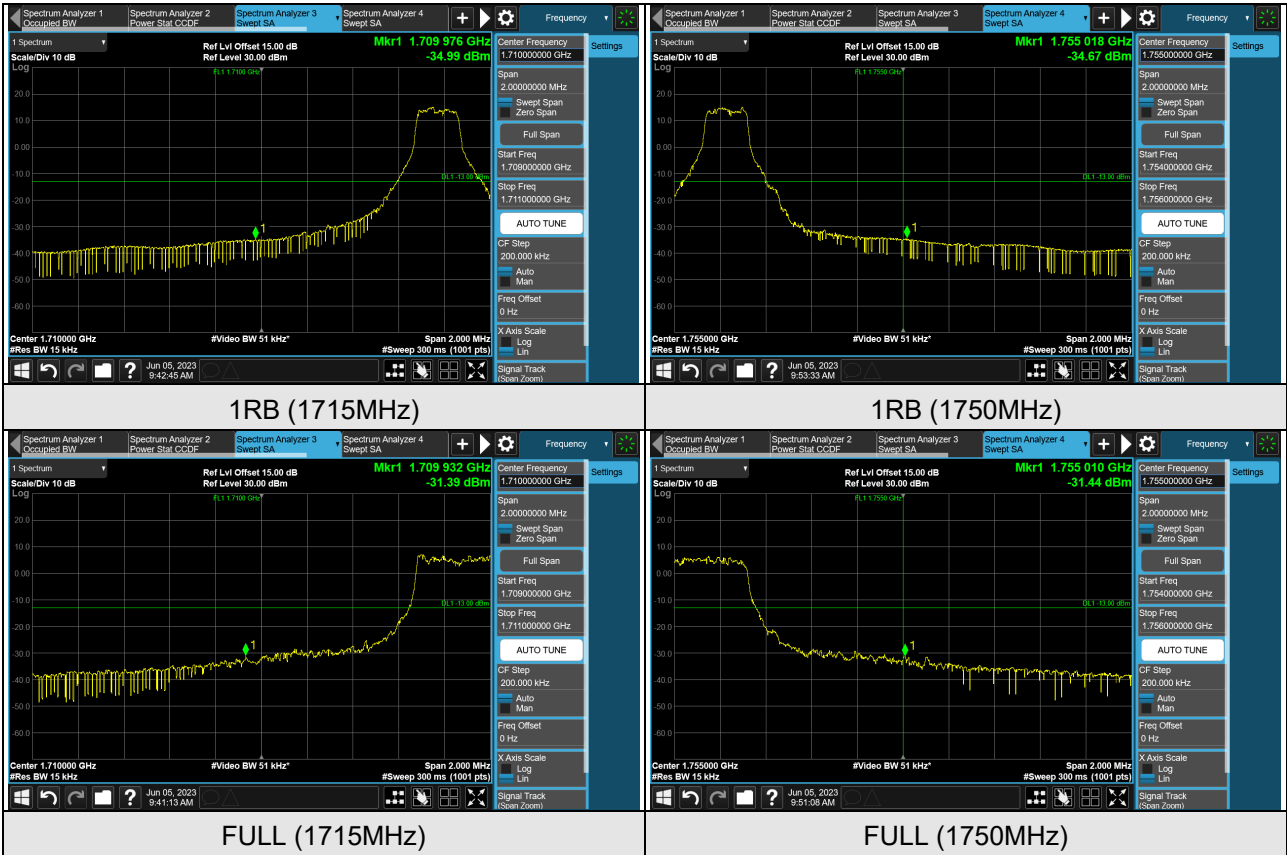

Cat-M1 Band 4 (Channel Bandwidth 5MHz)

Cat-M1 Band 4 (Channel Bandwidth 10MHz)

Cat-M1 Band 4 (Channel Bandwidth 15MHz)

Cat-M1 Band 4 (Channel Bandwidth 20MHz)

Cat-M1 Band 12 (Channel Bandwidth 1.4MHz)

Cat-M1 Band 12 (Channel Bandwidth 3MHz)

Cat-M1 Band 12 (Channel Bandwidth 5MHz)

Cat-M1 Band 12 (Channel Bandwidth 10MHz)

1RB (704MHz)

1RB (711MHz)

FULL (704MHz)

FULL (711MHz)

Cat-M1 Band 13 (Channel Bandwidth 5MHz)

1RB (779.5MHz)

1RB (784.5MHz)

FULL (779.5MHz)

FULL (784.5MHz)

Cat-M1 Band 13 (Channel Bandwidth 10MHz)

1RB (782.0MHz)

1RB (782.0MHz)

FULL (782.0MHz)

FULL (782.0MHz)