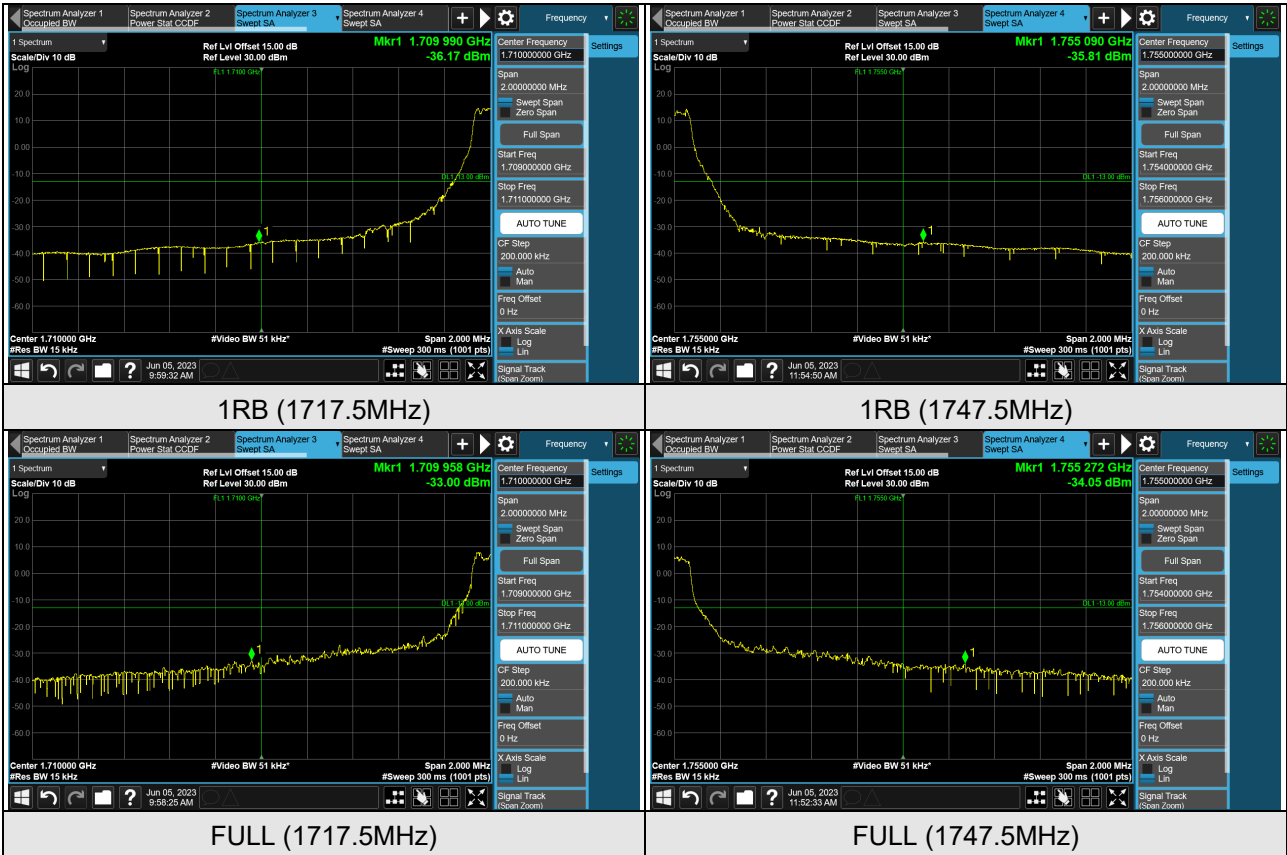

Cat-M1 Band 4 (Channel Bandwidth 5MHz)

Cat-M1 Band 4 (Channel Bandwidth 10MHz)

Cat-M1 Band 4 (Channel Bandwidth 15MHz)

Cat-M1 Band 4 (Channel Bandwidth 20MHz)

Cat-M1 Band 12 (Channel Bandwidth 1.4MHz)

Cat-M1 Band 12 (Channel Bandwidth 3MHz)

Cat-M1 Band 12 (Channel Bandwidth 5MHz)

Cat-M1 Band 12 (Channel Bandwidth 10MHz)

1RB (704MHz)

1RB (711MHz)

FULL (704MHz)

FULL (711MHz)

Cat-M1 Band 13 (Channel Bandwidth 5MHz)

1RB (779.5MHz)

1RB (784.5MHz)

FULL (779.5MHz)

FULL (784.5MHz)

Cat-M1 Band 13 (Channel Bandwidth 10MHz)

1RB (782.0MHz)

1RB (782.0MHz)

FULL (782.0MHz)

FULL (782.0MHz)