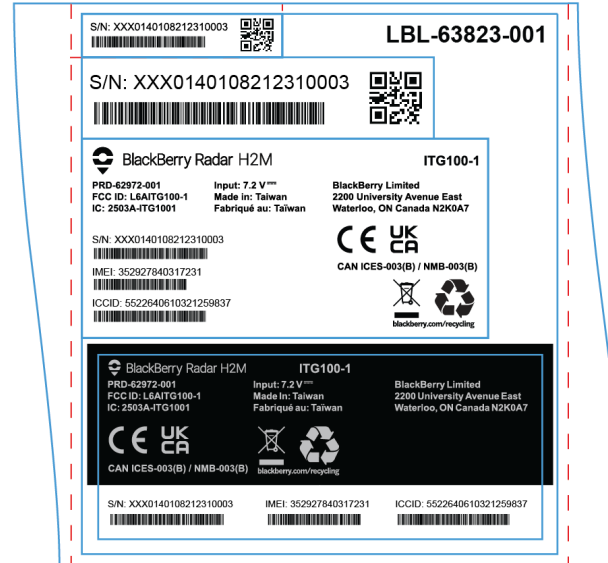

B014 Labels—Certification Review

November 1, 2023

B014 Labels—Certification Review

Product Certification Label (External)

Product Certification Label (Internal)

Global Variant—Product Label, Black

Global Variant—Product Label, White

Global Variant—Package Label, Black

Global Variant—Package Label, White

Package Label

B014 Labels—Certification Review

S/N: XXX0140108212310003   **LBL-63823-001**

S/N: XXX0140108212310003  

BlackBerry Radar H2M **ITG100-1**
 PRD-62972-001 **Input: 7.2 V^{DC}** **BlackBerry Limited**
 FCC ID: L6AITG100-1 **Made in: Taiwan** **2200 University Avenue East**
 IC: 2503A-ITG1001 **Fabriqu  au: Ta wan** **Waterloo, ON Canada N2K0A7**

S/N: XXX0140108212310003 
 IMEI: 352927840317231 
 ICCID: 5522640610321259837 

  **CAN ICES-003(B) / NMB-003(B)**
 
 blackberry.com/recycling

BlackBerry Radar H2M **ITG100-1**
 PRD-62972-001 **Input: 7.2 V^{DC}** **BlackBerry Limited**
 FCC ID: L6AITG100-1 **Made in: Taiwan** **2200 University Avenue East**
 IC: 2503A-ITG1001 **Fabriqu  au: Ta wan** **Waterloo, ON Canada N2K0A7**