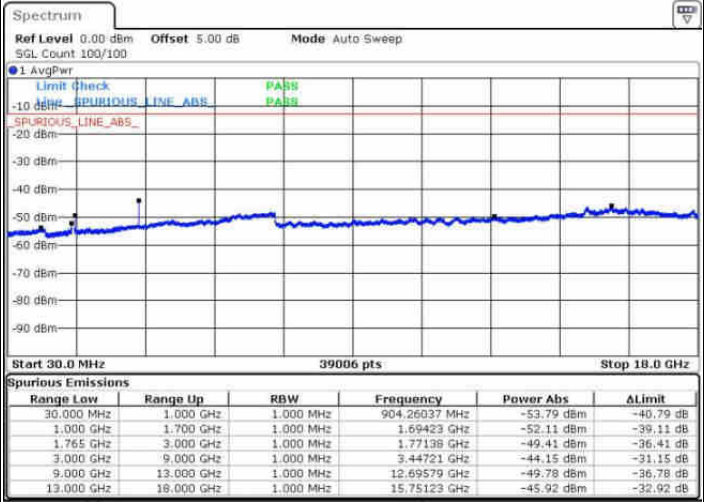

Middle Channel / QPSK

Date: 6 AUG 2016 13:49:45

Middle Channel / 16QAM

Date: 6 AUG 2016 13:50:41

LTE Band 4 / 15MHz

Highest Channel / QPSK

Highest Channel / 16QAM

Date: 6 AUG 2016 13:56:50

Date: 6 AUG 2016 13:57:45

LTE Band 4 / 20MHz

Lowest Channel / QPSK

Lowest Channel / 16QAM

Date: 6 AUG 2016 14:03:55

Date: 6 AUG 2016 14:04:51

LTE Band 4 / 20MHz

Middle Channel / QPSK

Middle Channel / 16QAM

Date: 6 AUG 2016 14:06:28

Date: 6 AUG 2016 14:07:24

Highest Channel / QPSK

Highest Channel / 16QAM

Date: 6 AUG 2016 14:13:33

Date: 6 AUG 2016 14:14:28

LTE Band 5 / 1.4MHz