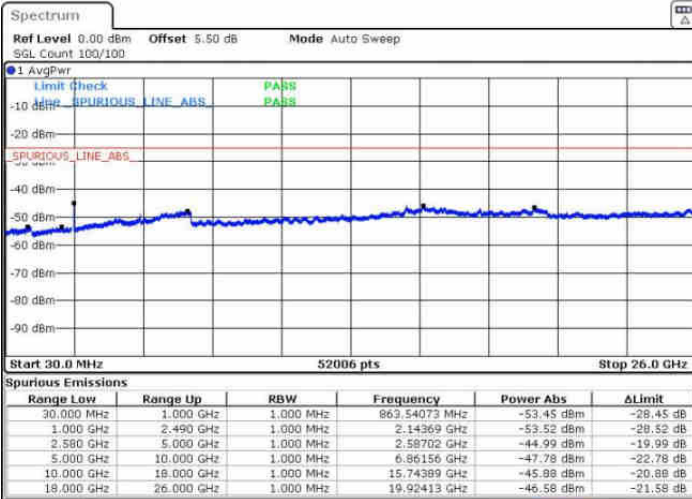

LTE Band7 / 15MHz

Highest Channel / QPSK

Date: 17.AUG.2016 16:03:04

Highest Channel / 16QAM

Date: 17.AUG.2016 16:03:59

LTE Band 7 / 20MHz

Lowest Channel / QPSK

Date: 17.AUG.2016 16:16:06

Lowest Channel / 16QAM

Date: 17.AUG.2016 16:17:01

LTE Band 7 / 20MHz

Middle Channel / QPSK

Middle Channel / 16QAM

Date: 17.AUG.2016 16:18:50

Date: 17.AUG.2016 16:17:56

Highest Channel / QPSK

Highest Channel / 16QAM

Date: 17.AUG.2016 16:19:45

Date: 17.AUG.2016 16:20:39

LTE Band 12 / 1.4MHz

Lowest Channel / QPSK

Lowest Channel / 16QAM

Date: 6 AUG 2016 18:43:06

Date: 6 AUG 2016 18:42:11