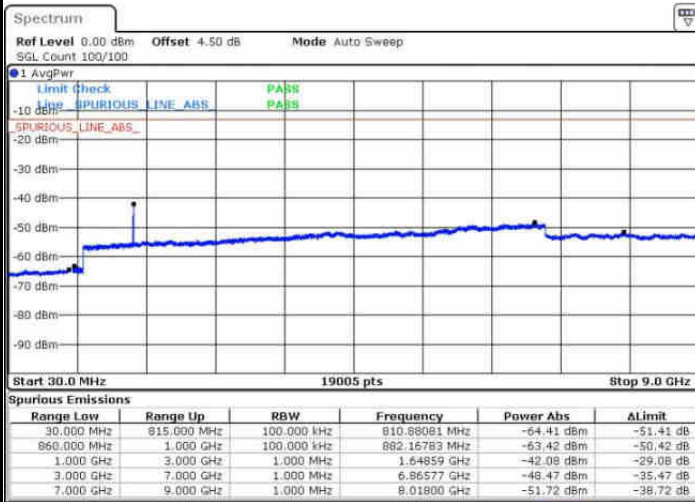

LTE Band 5 / 1.4MHz

Highest Channel / QPSK

Date: 6 AUG 2016 16:16:48

Highest Channel / 16QAM

Date: 6 AUG 2016 16:17:44

LTE Band 5 / 3MHz

Lowest Channel / QPSK

Date: 6 AUG 2016 16:31:53

Lowest Channel / 16QAM

Date: 6 AUG 2016 16:32:48

LTE Band 5 / 3MHz

Middle Channel / QPSK

Middle Channel / 16QAM

Date: 6 AUG 2016 16:34:25

Date: 6 AUG 2016 16:35:20

Highest Channel / QPSK