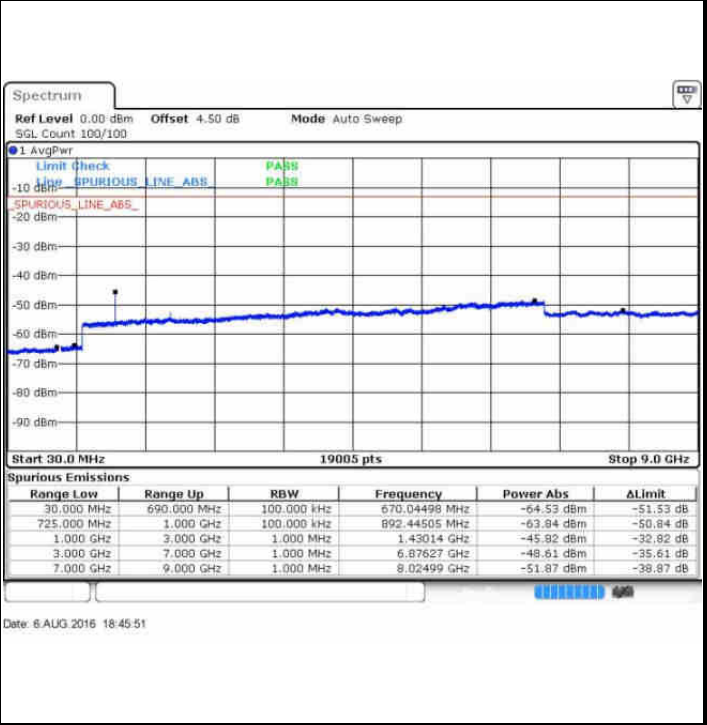

Highest Channel / 16QAM

Date: 17.AUG.2016 16:19:45

Date: 17.AUG.2016 16:20:39

LTE Band 12 / 1.4MHz

Lowest Channel / QPSK

Lowest Channel / 16QAM

Date: 6 AUG 2016 18:43:06

Date: 6 AUG 2016 18:42:11

Middle Channel / QPSK

Middle Channel / 16QAM

Date: 6 AUG 2016 18:44:01

Date: 6 AUG 2016 18:44:56

LTE Band 12 / 1.4MHz

Highest Channel / QPSK

Highest Channel / 16QAM

LTE Band 12 / 3MHz