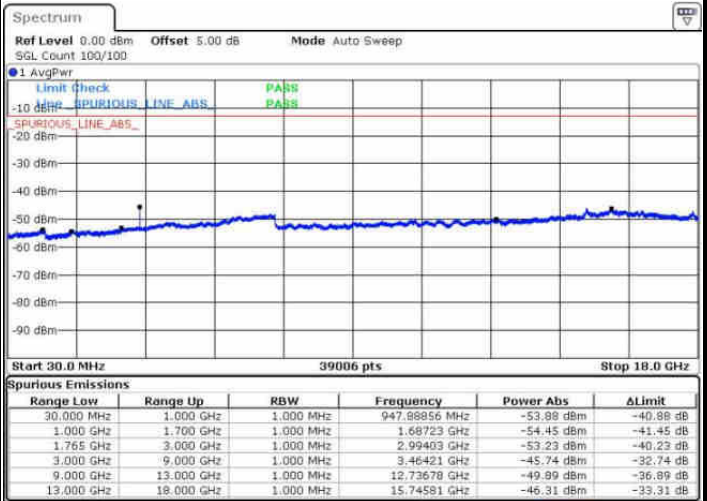

Date: 6 AUG 2016 11:38:18

Date: 6 AUG 2016 11:40:14

LTE Band 2 / 20MHz

Middle Channel / QPSK

Middle Channel / 16QAM

Date: 6 AUG 2016 11:41:52

Date: 6 AUG 2016 11:42:47

Highest Channel / QPSK

Highest Channel / 16QAM

Date: 6 AUG 2016 11:48:57

Date: 6 AUG 2016 11:48:52

LTE Band 4 / 1.4MHz

Lowest Channel / QPSK

Lowest Channel / 16QAM

Date: 6 AUG 2016 12:40:21

Date: 6 AUG 2016 12:41:16

Middle Channel / QPSK

Middle Channel / 16QAM

Date: 6 AUG 2016 12:42:54

Date: 6 AUG 2016 12:43:48

LTE Band 4 / 1.4MHz

Highest Channel / QPSK

Date: 6 AUG 2016 12:49:58

Highest Channel / 16QAM