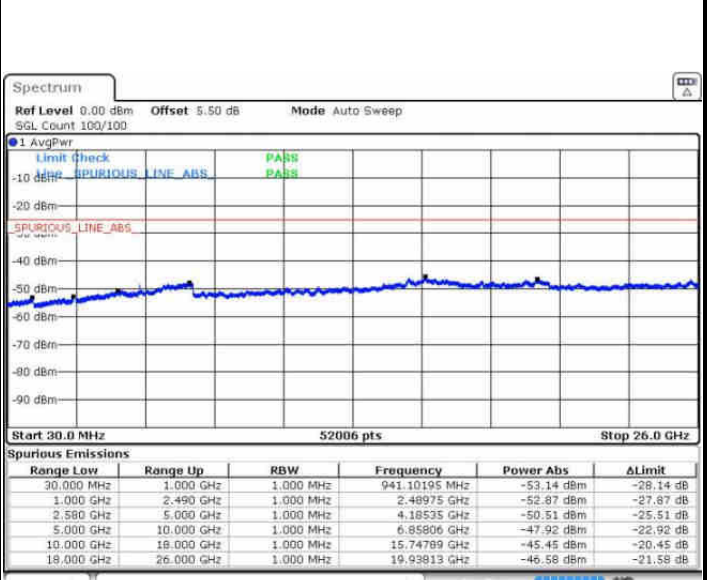

Highest Channel / 16QAM

Date: 6 AUG 2016 17:54:50

Date: 6 AUG 2016 17:56:45

LTE Band 7 / 5MHz

Lowest Channel / QPSK

Lowest Channel / 16QAM

Date: 17.AUG.2016 15:26:04

Date: 17.AUG.2016 15:26:59

Middle Channel / QPSK

Middle Channel / 16QAM

Date: 17.AUG.2016 15:28:48

Date: 17.AUG.2016 15:27:54

LTE Band 7 / 5MHz

Highest Channel / QPSK

Date: 17.AUG.2016 15:29:43

Highest Channel / 16QAM

Date: 17.AUG.2016 15:30:37

LTE Band 7 / 10MHz

Lowest Channel / QPSK

Date: 17.AUG.2016 15:42:45

Lowest Channel / 16QAM

Date: 17.AUG.2016 15:43:40

LTE Band 7 / 10MHz

Middle Channel / QPSK

Middle Channel / 16QAM

Date: 17.AUG.2016 15:45:29

Date: 17.AUG.2016 15:44:34

Highest Channel / QPSK

Highest Channel / 16QAM

Date: 17.AUG.2016 15:46:24

Date: 17.AUG.2016 15:47:18

LTE Band 7 / 15MHz