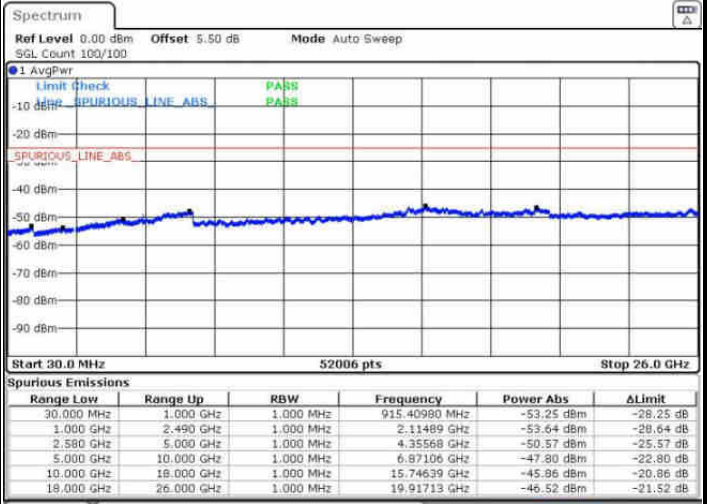

Date: 17.AUG.2016 15:30:37

LTE Band 7 / 10MHz

Lowest Channel / QPSK

Date: 17.AUG.2016 15:42:45

Lowest Channel / 16QAM

Date: 17.AUG.2016 15:43:40

LTE Band 7 / 10MHz

Middle Channel / QPSK

Middle Channel / 16QAM

Date: 17.AUG.2016 15:45:29

Date: 17.AUG.2016 15:44:34

Highest Channel / QPSK

Highest Channel / 16QAM

Date: 17.AUG.2016 15:46:24

Date: 17.AUG.2016 15:47:18

LTE Band 7 / 15MHz

Lowest Channel / QPSK

Lowest Channel / 16QAM

Date: 17.AUG.2016 15:59:26

Date: 17.AUG.2016 16:00:21

Middle Channel / QPSK

Middle Channel / 16QAM

Date: 17.AUG.2016 16:02:10

Date: 17.AUG.2016 16:01:15

LTE Band7 / 15MHz

Highest Channel / QPSK

Date: 17.AUG.2016 16:03:04

Highest Channel / 16QAM

Date: 17.AUG.2016 16:03:59

LTE Band 7 / 20MHz

Lowest Channel / QPSK

Date: 17.AUG.2016 16:16:06