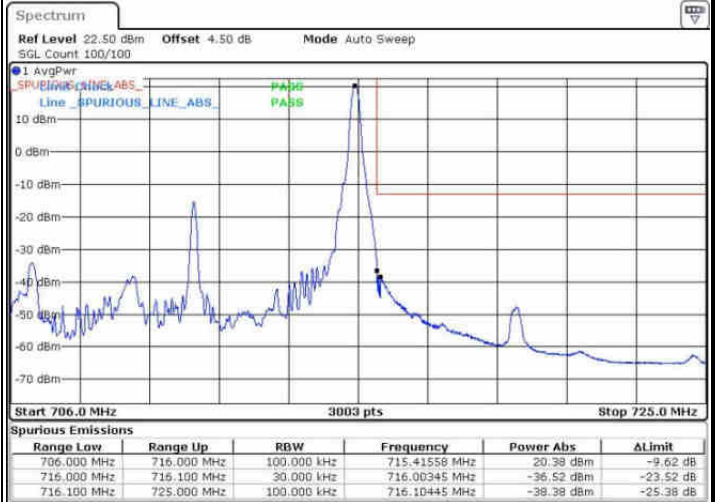

Lowest Band Edge / Full RB

Date: 7 AUG 2016 01:02:13

Highest Band Edge / Full RB

Date: 7 AUG 2016 01:11:49

LTE Band 17 / 5MHz / 16QAM

Lowest Band Edge / 1 RB

Date: 7 AUG 2016 01:01:05

Highest Band Edge / 1 RB

Date: 7 AUG 2016 01:10:41

Lowest Band Edge / Full RB

Date: 7 AUG 2016 01:03:21

Highest Band Edge / Full RB

Date: 7 AUG 2016 01:12:57

LTE Band 17 / 10MHz / QPSK

Lowest Band Edge / 1 RB

Date: 7 AUG 2016 01:16:37

Highest Band Edge / 1 RB

Date: 7 AUG 2016 01:26:15

Lowest Band Edge / Full RB

Date: 7 AUG 2016 01:18:53

Highest Band Edge / Full RB

Date: 7 AUG 2016 01:28:31

LTE Band 17 / 10MHz / 16QAM

Lowest Band Edge / 1 RB