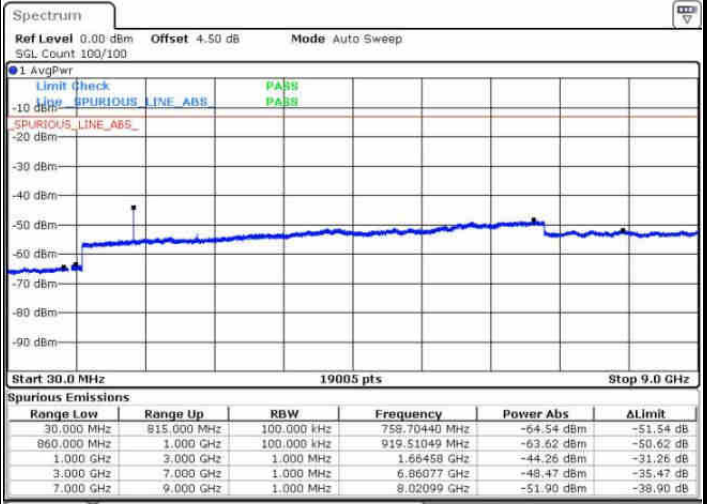

Middle Channel / QPSK

Middle Channel / 16QAM

Date: 6 AUG 2016 17:07:08

Date: 6 AUG 2016 17:08:01

LTE Band 5 / 5MHz

Highest Channel / QPSK

Highest Channel / 16QAM

LTE Band 5 / 10MHz

Lowest Channel / QPSK

Lowest Channel / 16QAM

LTE Band 5 / 10MHz

Middle Channel / QPSK

Middle Channel / 16QAM

Date: 6 AUG 2016 17:39:48

Date: 6 AUG 2016 17:40:41

Highest Channel / QPSK

Highest Channel / 16QAM

Date: 6 AUG 2016 17:54:50

Date: 6 AUG 2016 17:56:45

LTE Band 7 / 5MHz

Lowest Channel / QPSK

Lowest Channel / 16QAM

Date: 17.AUG.2016 15:26:04

Date: 17.AUG.2016 15:26:59