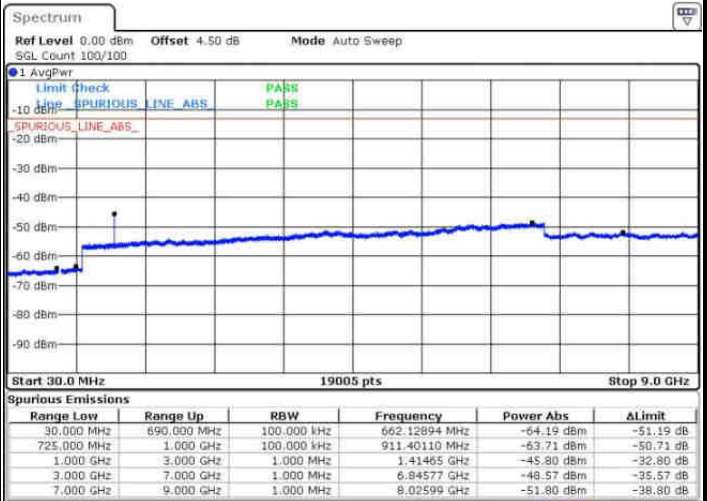

LTE Band7 / 15MHz

Highest Channel / QPSK

Date: 17.AUG.2016 16:03:04

Highest Channel / 16QAM

Date: 17.AUG.2016 16:03:59

LTE Band 7 / 20MHz

Lowest Channel / QPSK

Date: 17.AUG.2016 16:16:06

Lowest Channel / 16QAM

Date: 17.AUG.2016 16:17:01

LTE Band 7 / 20MHz

Middle Channel / QPSK

Middle Channel / 16QAM

Date: 17.AUG.2016 16:18:50

Date: 17.AUG.2016 16:17:56

Highest Channel / QPSK

Highest Channel / 16QAM

Date: 17.AUG.2016 16:19:45

Date: 17.AUG.2016 16:20:39

LTE Band 12 / 1.4MHz

Lowest Channel / QPSK

Lowest Channel / 16QAM

Date: 6 AUG 2016 18:43:06

Date: 6 AUG 2016 18:42:11

Middle Channel / QPSK

Middle Channel / 16QAM

Date: 6 AUG 2016 18:44:01

Date: 6 AUG 2016 18:44:56

LTE Band 12 / 1.4MHz

Highest Channel / QPSK

Highest Channel / 16QAM

LTE Band 12 / 3MHz