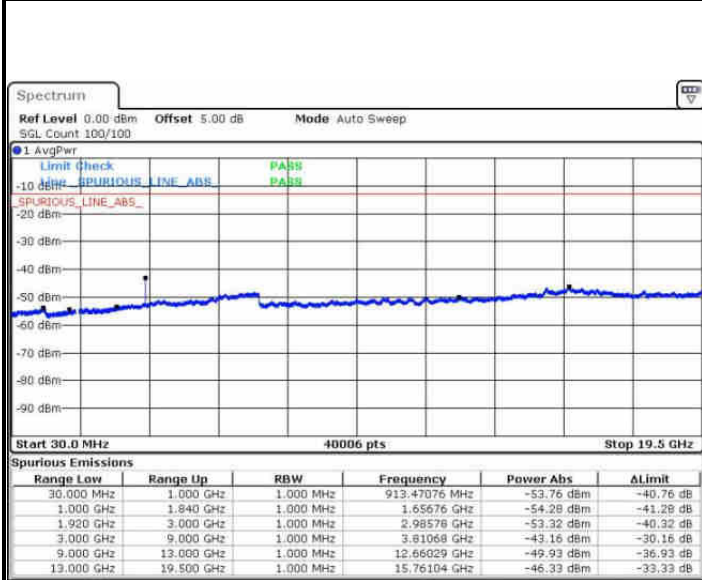

Date: 6 AUG 2016 10:42:05

Highest Channel / 16QAM

Date: 6 AUG 2016 10:43:01

LTE Band 2 / 5MHz

Lowest Channel / QPSK

Date: 6 AUG 2016 10:49:10

Lowest Channel / 16QAM

Date: 6 AUG 2016 10:50:05

Middle Channel / QPSK

Date: 6 AUG 2016 10:51:43

Middle Channel / 16QAM

Date: 6 AUG 2016 10:52:39

LTE Band 2 / 5MHz

Highest Channel / QPSK

Date: 6 AUG 2016 10:58:48

Highest Channel / 16QAM

Date: 6 AUG 2016 10:58:44

LTE Band 2 / 10MHz

Lowest Channel / QPSK

Date: 6 AUG 2016 11:05:53

Lowest Channel / 16QAM

Date: 6 AUG 2016 11:06:49

LTE Band 2 / 10MHz

Middle Channel / QPSK

Middle Channel / 16QAM

Date: 6 AUG 2016 11:08:26

Date: 6 AUG 2016 11:09:22

Highest Channel / QPSK

Highest Channel / 16QAM

Date: 6 AUG 2016 11:15:31

Date: 6 AUG 2016 11:16:27

LTE Band 2 / 15MHz