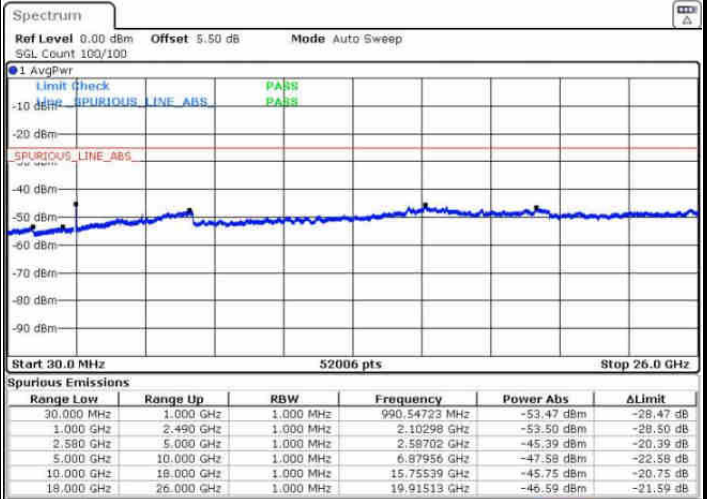

LTE Band7 / 15MHz

Highest Channel / QPSK

Date: 17.AUG.2016 16:03:04

Highest Channel / 16QAM

Date: 17.AUG.2016 16:03:59

LTE Band 7 / 20MHz

Lowest Channel / QPSK

Date: 17.AUG.2016 16:16:06

Lowest Channel / 16QAM

Date: 17.AUG.2016 16:17:01

LTE Band 7 / 20MHz

Middle Channel / QPSK

Middle Channel / 16QAM

Date: 17.AUG.2016 16:18:50

Date: 17.AUG.2016 16:17:56

Highest Channel / QPSK

Highest Channel / 16QAM

Date: 17.AUG.2016 16:19:45

Date: 17.AUG.2016 16:20:39

LTE Band 12 / 1.4MHz

Lowest Channel / QPSK

Lowest Channel / 16QAM

Date: 6 AUG 2016 18:43:06

Date: 6 AUG 2016 18:42:11