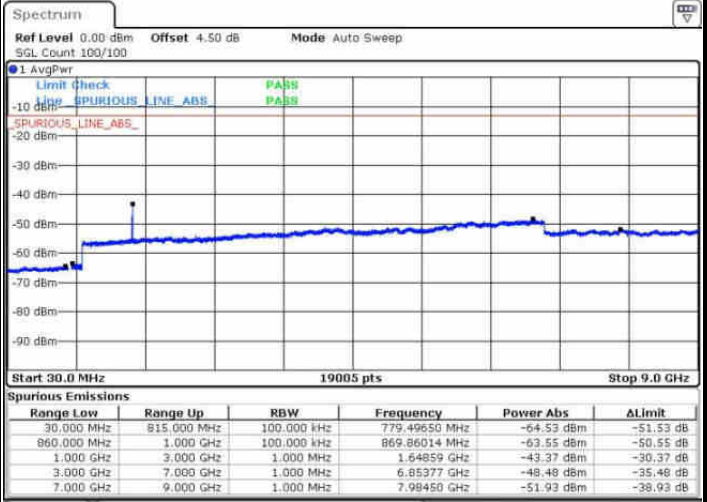

Date: 6 AUG 2016 16:00:08