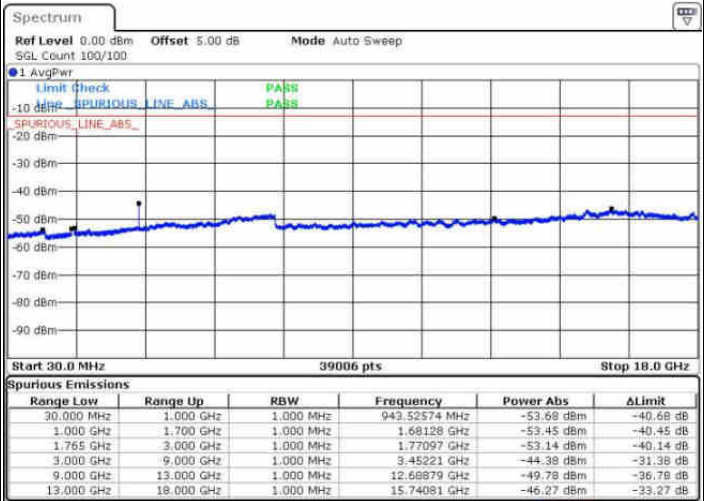

Lowest Channel / 16QAM

Date: 6 AUG 2016 13:31:25

LTE Band 4 / 10MHz

Middle Channel / QPSK

Middle Channel / 16QAM

Date: 6 AUG 2016 13:33:03

Date: 6 AUG 2016 13:33:58

Highest Channel / QPSK

Highest Channel / 16QAM

Date: 6 AUG 2016 13:40:08

Date: 6 AUG 2016 13:41:03

LTE Band 4 / 15MHz

Lowest Channel / QPSK

Date: 6 AUG 2016 13:47:12

Lowest Channel / 16QAM

Date: 6 AUG 2016 13:48:08

Middle Channel / QPSK

Date: 6 AUG 2016 13:49:45

Middle Channel / 16QAM

Date: 6 AUG 2016 13:50:41

LTE Band 4 / 15MHz

Highest Channel / QPSK

Highest Channel / 16QAM

Date: 6 AUG 2016 13:56:50