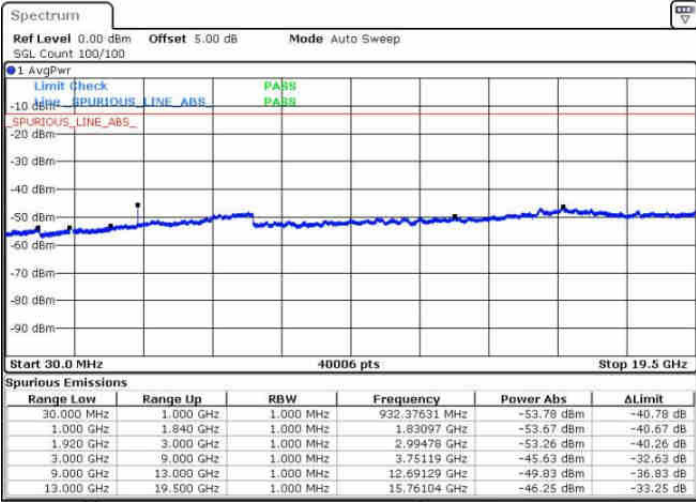

Middle Channel / QPSK

Date: 6 AUG 2016 10:51:43

Middle Channel / 16QAM

Date: 6 AUG 2016 10:52:39

LTE Band 2 / 5MHz

Highest Channel / QPSK

Date: 6 AUG 2016 10:58:48

Highest Channel / 16QAM

Date: 6 AUG 2016 10:58:44

LTE Band 2 / 10MHz

Lowest Channel / QPSK

Date: 6 AUG 2016 11:05:53

Lowest Channel / 16QAM

Date: 6 AUG 2016 11:06:49

LTE Band 2 / 10MHz

Middle Channel / QPSK

Middle Channel / 16QAM

Date: 6 AUG 2016 11:08:26

Date: 6 AUG 2016 11:09:22

Highest Channel / QPSK

Highest Channel / 16QAM

Date: 6 AUG 2016 11:15:31

Date: 6 AUG 2016 11:16:27

LTE Band 2 / 15MHz