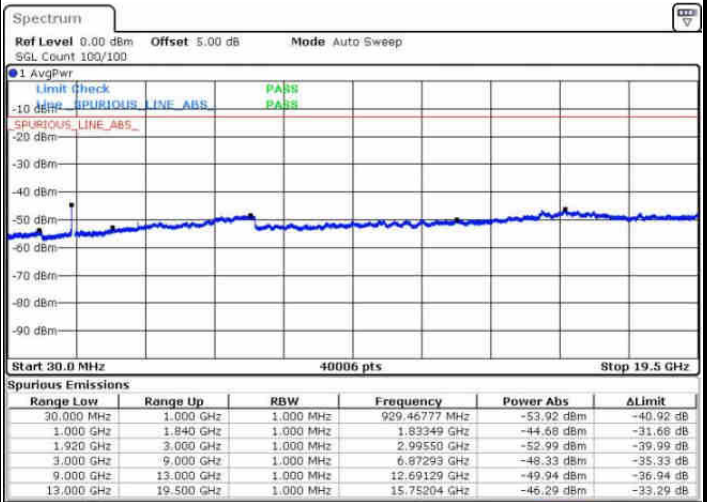

LTE Band 2 / 15MHz

Highest Channel / QPSK

Highest Channel / 16QAM

Date: 6 AUG 2016 11:32:14

Date: 6 AUG 2016 11:33:10

LTE Band 2 / 20MHz

Lowest Channel / QPSK

Lowest Channel / 16QAM

Date: 6 AUG 2016 11:38:18

Date: 6 AUG 2016 11:40:14

LTE Band 2 / 20MHz

Middle Channel / QPSK

Middle Channel / 16QAM

Date: 6 AUG 2016 11:41:52

Date: 6 AUG 2016 11:42:47

Highest Channel / QPSK