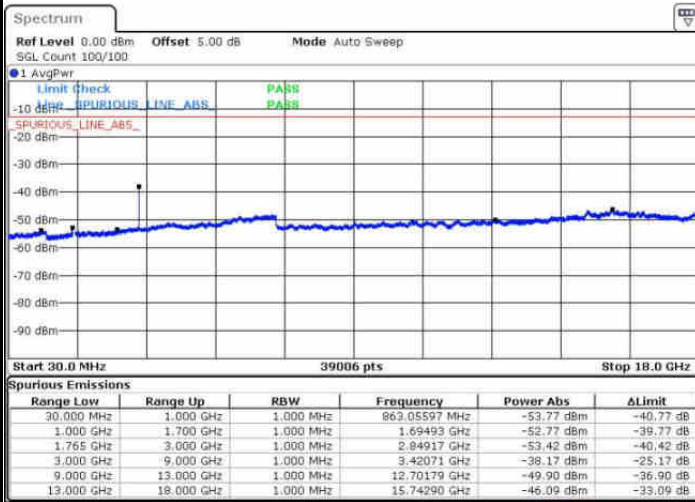

Highest Channel / 16QAM

Date: 6 AUG 2016 11:48:57

Date: 6 AUG 2016 11:48:52

LTE Band 4 / 1.4MHz

Lowest Channel / QPSK

Lowest Channel / 16QAM

Date: 6 AUG 2016 12:40:21

Date: 6 AUG 2016 12:41:16

Middle Channel / QPSK

Middle Channel / 16QAM

Date: 6 AUG 2016 12:42:54

Date: 6 AUG 2016 12:43:48

LTE Band 4 / 1.4MHz

Highest Channel / QPSK

Date: 6 AUG 2016 12:49:58

Highest Channel / 16QAM

Date: 6 AUG 2016 12:50:54

LTE Band 4 / 3MHz

Lowest Channel / QPSK

Date: 6 AUG 2016 12:57:04

Lowest Channel / 16QAM

Date: 6 AUG 2016 12:57:58

LTE Band 4 / 3MHz

Middle Channel / QPSK