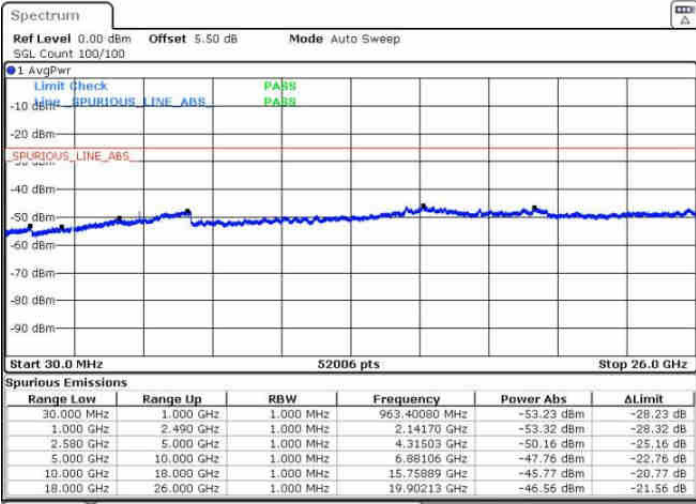

Middle Channel / QPSK

Middle Channel / 16QAM

Date: 17.AUG.2016 15:28:48

Date: 17.AUG.2016 15:27:54

LTE Band 7 / 5MHz

Highest Channel / QPSK

Date: 17.AUG.2016 15:29:43

Highest Channel / 16QAM

Date: 17.AUG.2016 15:30:37

LTE Band 7 / 10MHz

Lowest Channel / QPSK

Date: 17.AUG.2016 15:42:45

Lowest Channel / 16QAM

Date: 17.AUG.2016 15:43:40

LTE Band 7 / 10MHz

Middle Channel / QPSK

Middle Channel / 16QAM

Date: 17.AUG.2016 15:45:29

Date: 17.AUG.2016 15:44:34

Highest Channel / QPSK

Highest Channel / 16QAM

Date: 17.AUG.2016 15:46:24

Date: 17.AUG.2016 15:47:18

LTE Band 7 / 15MHz