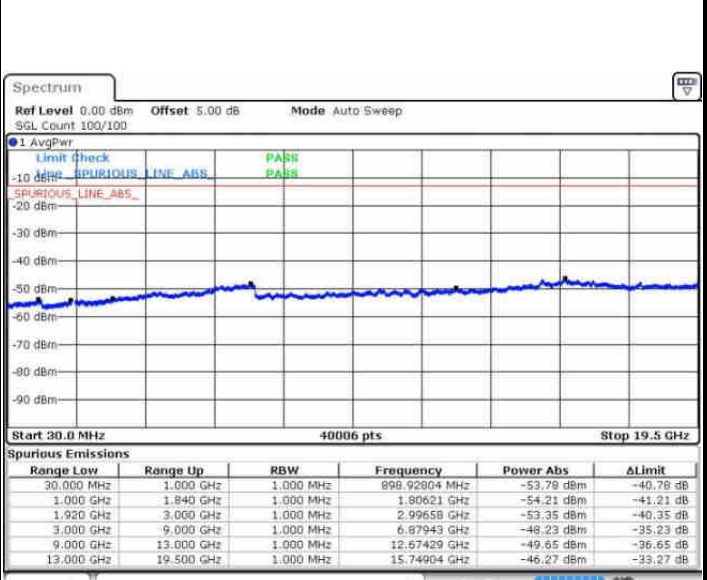

Date: 6 AUG 2016 10:42:05

Highest Channel / 16QAM

Date: 6 AUG 2016 10:43:01

LTE Band 2 / 5MHz

Lowest Channel / QPSK

Date: 6 AUG 2016 10:49:10

Lowest Channel / 16QAM

Date: 6 AUG 2016 10:50:05

Middle Channel / QPSK

Date: 6 AUG 2016 10:51:43

Middle Channel / 16QAM

Date: 6 AUG 2016 10:52:39

LTE Band 2 / 5MHz

Highest Channel / QPSK

Date: 6 AUG 2016 10:58:48

Highest Channel / 16QAM

Date: 6 AUG 2016 10:58:44

LTE Band 2 / 10MHz

Lowest Channel / QPSK

Date: 6 AUG 2016 11:05:53

Lowest Channel / 16QAM

Date: 6 AUG 2016 11:06:49

LTE Band 2 / 10MHz

Middle Channel / QPSK

Middle Channel / 16QAM

Date: 6 AUG 2016 11:08:26

Date: 6 AUG 2016 11:09:22

Highest Channel / QPSK

Highest Channel / 16QAM

Date: 6 AUG 2016 11:15:31

Date: 6 AUG 2016 11:16:27

LTE Band 2 / 15MHz