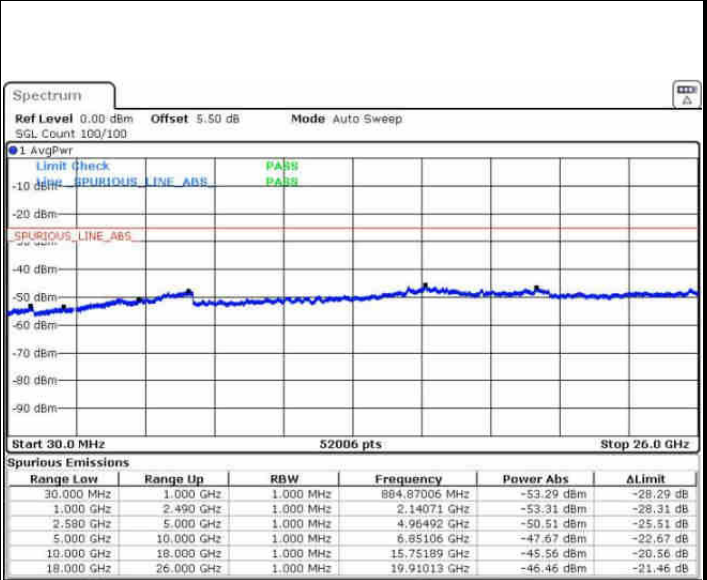

Highest Channel / 16QAM

Date: 6 AUG 2016 17:54:50

Date: 6 AUG 2016 17:56:45

LTE Band 7 / 5MHz

Lowest Channel / QPSK

Lowest Channel / 16QAM

Date: 17.AUG.2016 15:26:04

Date: 17.AUG.2016 15:26:59

Middle Channel / QPSK

Middle Channel / 16QAM

Date: 17.AUG.2016 15:28:48

Date: 17.AUG.2016 15:27:54

LTE Band 7 / 5MHz

Highest Channel / QPSK

Date: 17.AUG.2016 15:29:43

Highest Channel / 16QAM

Date: 17.AUG.2016 15:30:37

LTE Band 7 / 10MHz

Lowest Channel / QPSK

Date: 17.AUG.2016 15:42:45

Lowest Channel / 16QAM

Date: 17.AUG.2016 15:43:40

LTE Band 7 / 10MHz

Middle Channel / QPSK