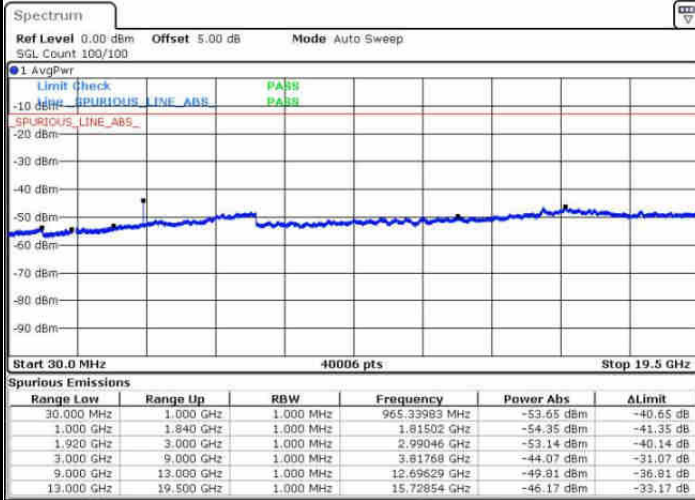

Highest Band Edge / 1 RB

Date: 7 AUG 2016 01:26:15

Lowest Band Edge / Full RB

Date: 7 AUG 2016 01:18:53

Highest Band Edge / Full RB

Date: 7 AUG 2016 01:28:31

LTE Band 17 / 10MHz / 16QAM

Lowest Band Edge / 1 RB

Date: 7 AUG 2016 01:17:45

Highest Band Edge / 1 RB

Date: 7 AUG 2016 01:27:23

Lowest Band Edge / Full RB

Date: 7 AUG 2016 01:20:01

Highest Band Edge / Full RB

Date: 7 AUG 2016 01:29:39

Conducted Spurious Emission

LTE Band 2 / 1.4MHz

Highest Channel / QPSK

Date: 6 AUG 2016 10:25:23

Highest Channel / 16QAM

Date: 6 AUG 2016 10:26:18

LTE Band 2 / 3MHz

Lowest Channel / QPSK

Date: 6 AUG 2016 10:32:27