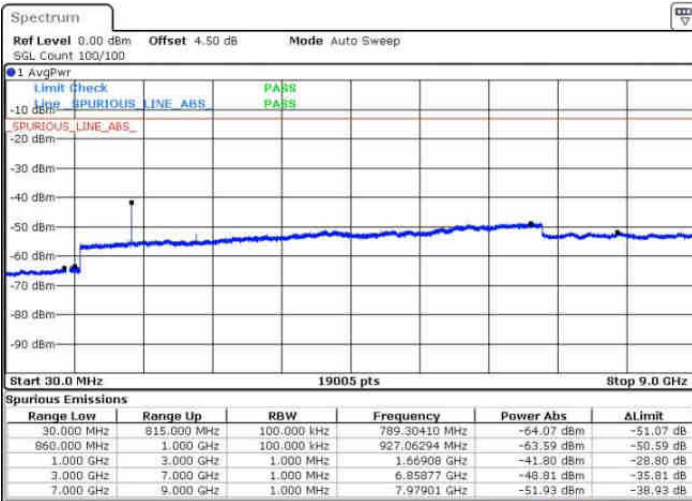

Lowest Channel / 16QAM

Date: 6 AUG 2016 16:32:48

LTE Band 5 / 3MHz

Middle Channel / QPSK

Middle Channel / 16QAM

Date: 6 AUG 2016 16:34:25

Date: 6 AUG 2016 16:35:20

Highest Channel / QPSK

Highest Channel / 16QAM

Date: 6 AUG 2016 16:49:30

Date: 6 AUG 2016 16:50:25

LTE Band 5 / 5MHz

Lowest Channel / QPSK

Lowest Channel / 16QAM

Date: 6 AUG 2016 17:04:34

Date: 6 AUG 2016 17:05:29

Middle Channel / QPSK

Middle Channel / 16QAM

Date: 6 AUG 2016 17:07:08

Date: 6 AUG 2016 17:08:01

LTE Band 5 / 5MHz

Highest Channel / QPSK

Highest Channel / 16QAM

LTE Band 5 / 10MHz