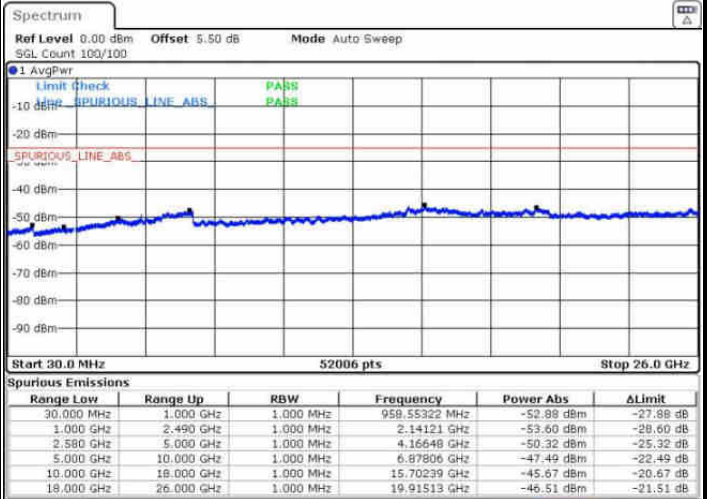

Lowest Channel / QPSK

Lowest Channel / 16QAM

LTE Band 5 / 10MHz

Middle Channel / QPSK

Middle Channel / 16QAM

Date: 6 AUG 2016 17:39:48

Date: 6 AUG 2016 17:40:41

Highest Channel / QPSK

Highest Channel / 16QAM

Date: 6 AUG 2016 17:54:50

Date: 6 AUG 2016 17:56:45

LTE Band 7 / 5MHz

Lowest Channel / QPSK

Lowest Channel / 16QAM

Date: 17.AUG.2016 15:26:04

Date: 17.AUG.2016 15:26:59

Middle Channel / QPSK

Middle Channel / 16QAM

Date: 17.AUG.2016 15:28:48

Date: 17.AUG.2016 15:27:54

LTE Band 7 / 5MHz

Highest Channel / QPSK

Date: 17.AUG.2016 15:29:43

Highest Channel / 16QAM