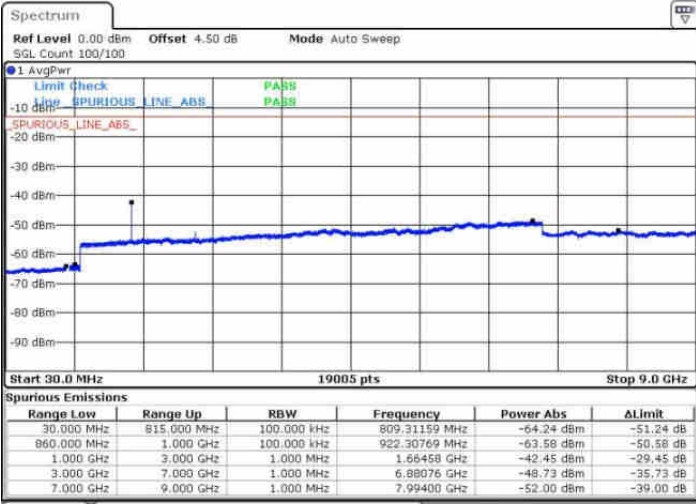

Middle Channel / QPSK

Middle Channel / 16QAM

Date: 6 AUG 2016 17:07:08

Date: 6 AUG 2016 17:08:01

LTE Band 5 / 5MHz

Highest Channel / QPSK

Highest Channel / 16QAM

LTE Band 5 / 10MHz

Lowest Channel / QPSK

Lowest Channel / 16QAM

LTE Band 5 / 10MHz

Middle Channel / QPSK

Middle Channel / 16QAM

Date: 6 AUG 2016 17:39:48

Date: 6 AUG 2016 17:40:41

Highest Channel / QPSK

Highest Channel / 16QAM

Date: 6 AUG 2016 17:54:50

Date: 6 AUG 2016 17:56:45

LTE Band 7 / 5MHz

Lowest Channel / QPSK

Lowest Channel / 16QAM

Date: 17.AUG.2016 15:26:04

Date: 17.AUG.2016 15:26:59