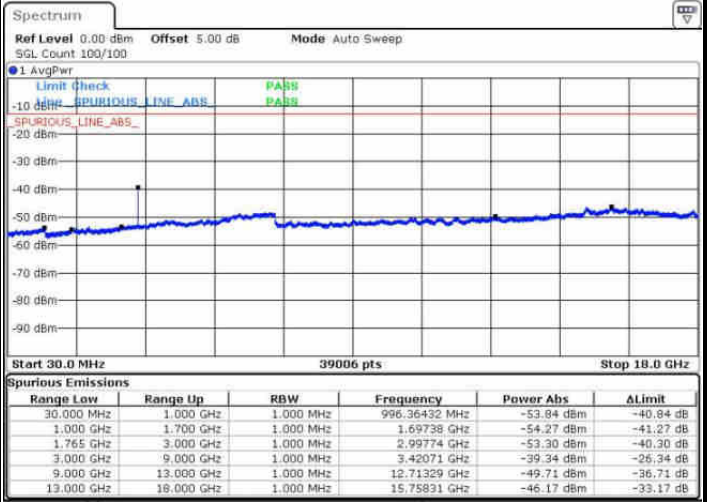

Date: 6 AUG 2016 11:38:18

Date: 6 AUG 2016 11:40:14

LTE Band 2 / 20MHz

Middle Channel / QPSK

Middle Channel / 16QAM

Date: 6 AUG 2016 11:41:52

Date: 6 AUG 2016 11:42:47

Highest Channel / QPSK

Highest Channel / 16QAM

Date: 6 AUG 2016 11:48:57

Date: 6 AUG 2016 11:48:52

LTE Band 4 / 1.4MHz

Lowest Channel / QPSK

Lowest Channel / 16QAM

Date: 6 AUG 2016 12:40:21

Date: 6 AUG 2016 12:41:16

Middle Channel / QPSK

Middle Channel / 16QAM

Date: 6 AUG 2016 12:42:54

Date: 6 AUG 2016 12:43:48

LTE Band 4 / 1.4MHz

Highest Channel / QPSK

Date: 6 AUG 2016 12:49:58

Highest Channel / 16QAM