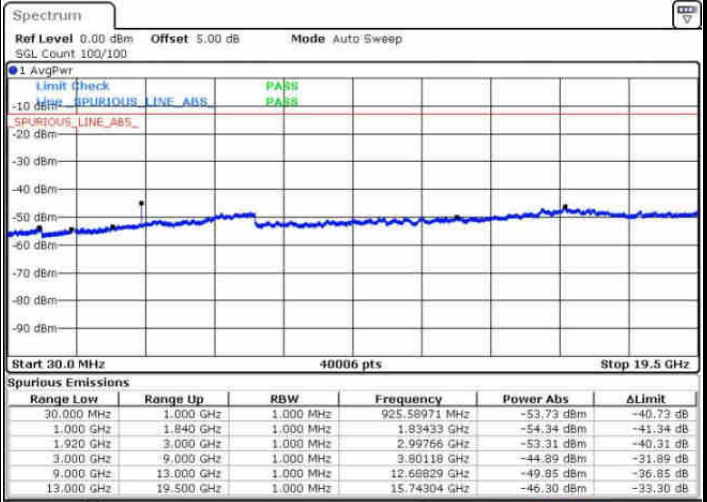

Date: 6 AUG 2016 10:58:44

LTE Band 2 / 10MHz

Lowest Channel / QPSK

Date: 6 AUG 2016 11:05:53

Lowest Channel / 16QAM

Date: 6 AUG 2016 11:06:49

LTE Band 2 / 10MHz

Middle Channel / QPSK

Middle Channel / 16QAM

Date: 6 AUG 2016 11:08:26

Date: 6 AUG 2016 11:09:22

Highest Channel / QPSK

Highest Channel / 16QAM

Date: 6 AUG 2016 11:15:31

Date: 6 AUG 2016 11:16:27

LTE Band 2 / 15MHz