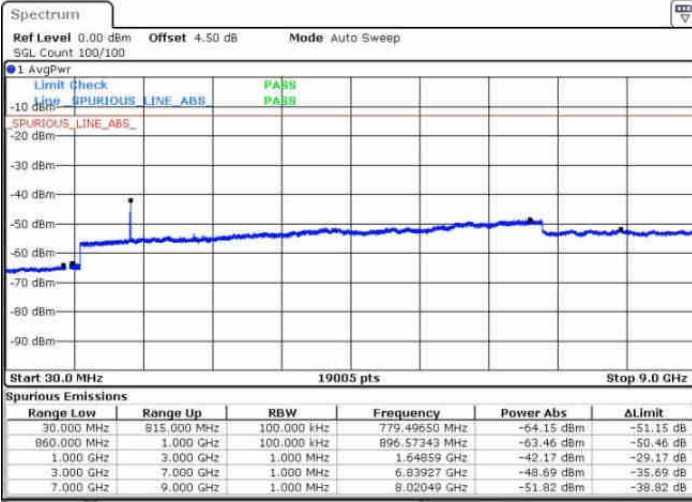

LTE Band 5 / 1.4MHz

Lowest Channel / QPSK

Lowest Channel / 16QAM

Date: 6 AUG 2016 15:58:13