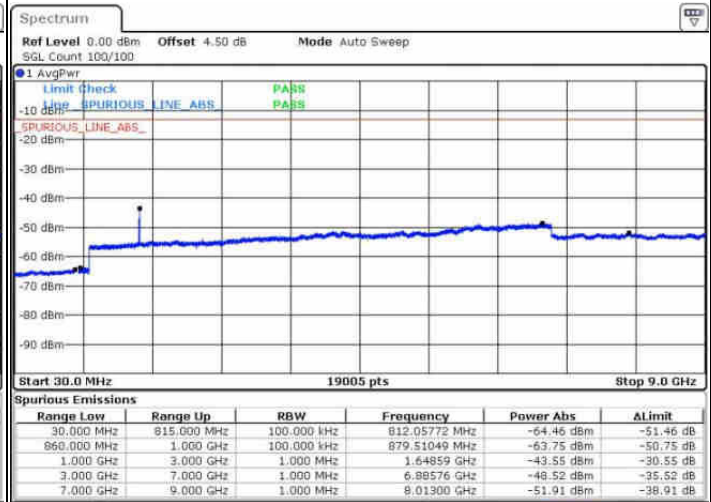

LTE Band 5 / 1.4MHz

Highest Channel / QPSK

Date: 6 AUG 2016 16:16:48

Highest Channel / 16QAM

Date: 6 AUG 2016 16:17:44

LTE Band 5 / 3MHz

Lowest Channel / QPSK

Date: 6 AUG 2016 16:31:53

Lowest Channel / 16QAM

Date: 6 AUG 2016 16:32:48

LTE Band 5 / 3MHz

Middle Channel / QPSK

Middle Channel / 16QAM

Date: 6 AUG 2016 16:34:25

Date: 6 AUG 2016 16:35:20

Highest Channel / QPSK