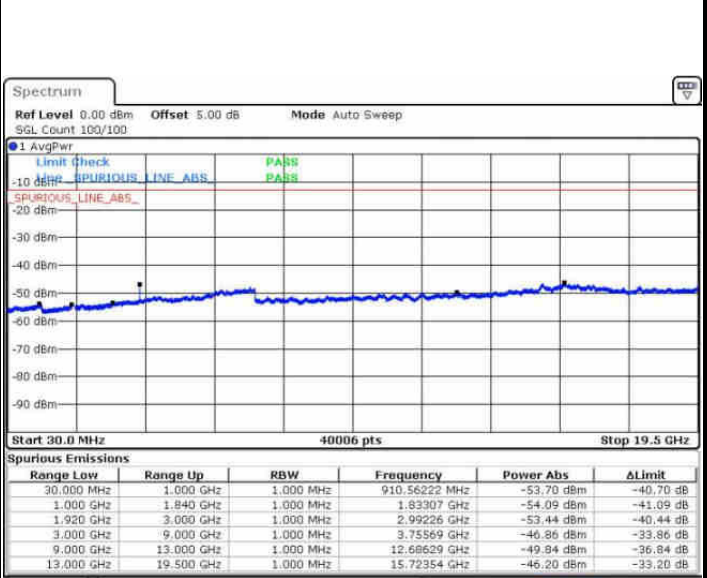

Lowest Channel / 16QAM

Date: 6 AUG 2016 10:33:23

LTE Band 2 / 3MHz

Middle Channel / QPSK

Date: 6 AUG 2016 10:35:00

Middle Channel / 16QAM

Date: 6 AUG 2016 10:35:56

Highest Channel / QPSK

Date: 6 AUG 2016 10:42:05

Highest Channel / 16QAM

Date: 6 AUG 2016 10:43:01

LTE Band 2 / 5MHz

Lowest Channel / QPSK

Date: 6 AUG 2016 10:49:10

Lowest Channel / 16QAM

Date: 6 AUG 2016 10:50:05

Middle Channel / QPSK

Date: 6 AUG 2016 10:51:43

Middle Channel / 16QAM

Date: 6 AUG 2016 10:52:39

LTE Band 2 / 5MHz

Highest Channel / QPSK

Date: 6 AUG 2016 10:58:48

Highest Channel / 16QAM