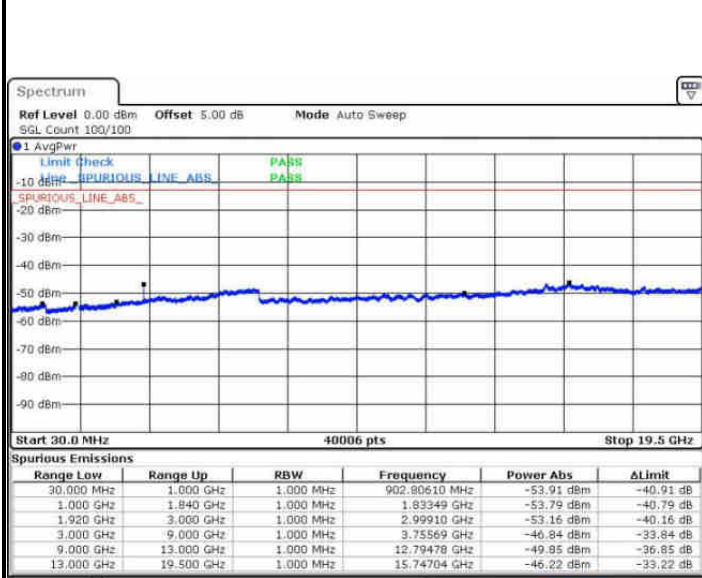

Lowest Channel / 16QAM

Date: 6 AUG 2016 10:33:23

LTE Band 2 / 3MHz

Middle Channel / QPSK

Date: 6 AUG 2016 10:35:00

Middle Channel / 16QAM

Date: 6 AUG 2016 10:35:56

Highest Channel / QPSK

Date: 6 AUG 2016 10:42:05

Highest Channel / 16QAM

Date: 6 AUG 2016 10:43:01

LTE Band 2 / 5MHz

Lowest Channel / QPSK

Date: 6 AUG 2016 10:49:10

Lowest Channel / 16QAM

Date: 6 AUG 2016 10:50:05

Middle Channel / QPSK

Date: 6 AUG 2016 10:51:43

Middle Channel / 16QAM

Date: 6 AUG 2016 10:52:39

LTE Band 2 / 5MHz

Highest Channel / QPSK

Date: 6 AUG 2016 10:58:48

Highest Channel / 16QAM

Date: 6 AUG 2016 10:58:44

LTE Band 2 / 10MHz

Lowest Channel / QPSK

Date: 6 AUG 2016 11:05:53

Lowest Channel / 16QAM

Date: 6 AUG 2016 11:06:49

LTE Band 2 / 10MHz

Middle Channel / QPSK