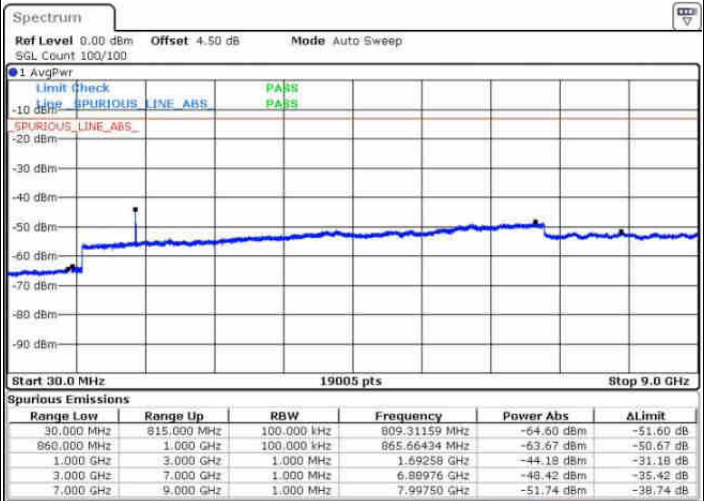

LTE Band 5 / 1.4MHz

Highest Channel / QPSK

Date: 6 AUG 2016 16:16:48

Highest Channel / 16QAM

Date: 6 AUG 2016 16:17:44

LTE Band 5 / 3MHz

Lowest Channel / QPSK

Date: 6 AUG 2016 16:31:53

Lowest Channel / 16QAM

Date: 6 AUG 2016 16:32:48

LTE Band 5 / 3MHz

Middle Channel / QPSK

Middle Channel / 16QAM

Date: 6 AUG 2016 16:34:25

Date: 6 AUG 2016 16:35:20

Highest Channel / QPSK

Highest Channel / 16QAM

Date: 6 AUG 2016 16:49:30

Date: 6 AUG 2016 16:50:25

LTE Band 5 / 5MHz

Lowest Channel / QPSK

Lowest Channel / 16QAM

Date: 6 AUG 2016 17:04:34

Date: 6 AUG 2016 17:05:29