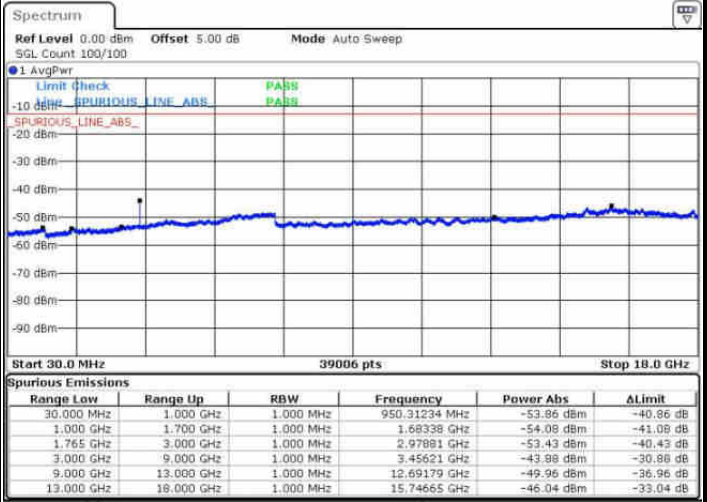

LTE Band 4 / 5MHz

Highest Channel / QPSK

Date: 6 AUG 2016 13:23:25

Highest Channel / 16QAM

Date: 6 AUG 2016 13:24:20

LTE Band 4 / 10MHz

Lowest Channel / QPSK

Date: 6 AUG 2016 13:30:30

Lowest Channel / 16QAM

Date: 6 AUG 2016 13:31:25

LTE Band 4 / 10MHz

Middle Channel / QPSK

Middle Channel / 16QAM

Date: 6 AUG 2016 13:33:03

Date: 6 AUG 2016 13:33:58

Highest Channel / QPSK

Highest Channel / 16QAM

Date: 6 AUG 2016 13:40:08

Date: 6 AUG 2016 13:41:03

LTE Band 4 / 15MHz

Lowest Channel / QPSK

Date: 6 AUG 2016 13:47:12

Lowest Channel / 16QAM

Date: 6 AUG 2016 13:48:08