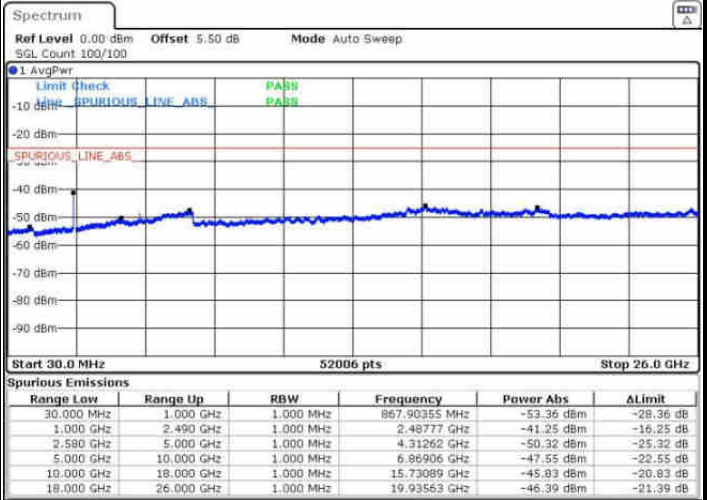

Date: 17.AUG.2016 16:00:21