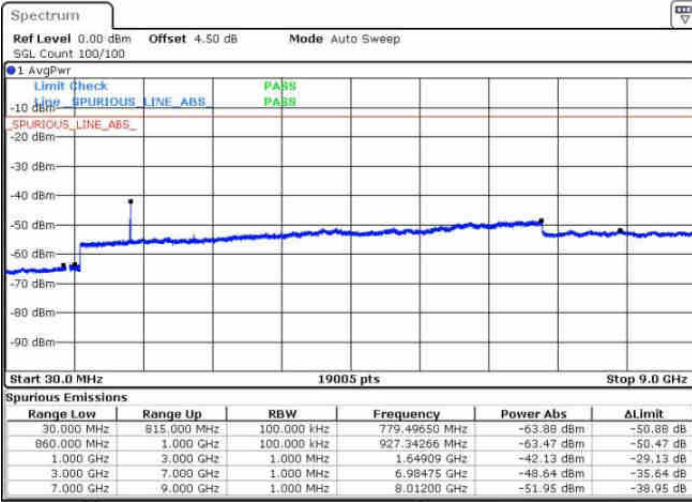

Lowest Channel / 16QAM

Date: 6 AUG 2016 16:32:48

LTE Band 5 / 3MHz

Middle Channel / QPSK

Middle Channel / 16QAM

Date: 6 AUG 2016 16:34:25

Date: 6 AUG 2016 16:35:20

Highest Channel / QPSK

Highest Channel / 16QAM

Date: 6 AUG 2016 16:49:30

Date: 6 AUG 2016 16:50:25

LTE Band 5 / 5MHz

Lowest Channel / QPSK

Lowest Channel / 16QAM

Date: 6 AUG 2016 17:04:34

Date: 6 AUG 2016 17:05:29

Middle Channel / QPSK

Middle Channel / 16QAM

Date: 6 AUG 2016 17:07:08

Date: 6 AUG 2016 17:08:01

LTE Band 5 / 5MHz

Highest Channel / QPSK

Highest Channel / 16QAM

LTE Band 5 / 10MHz