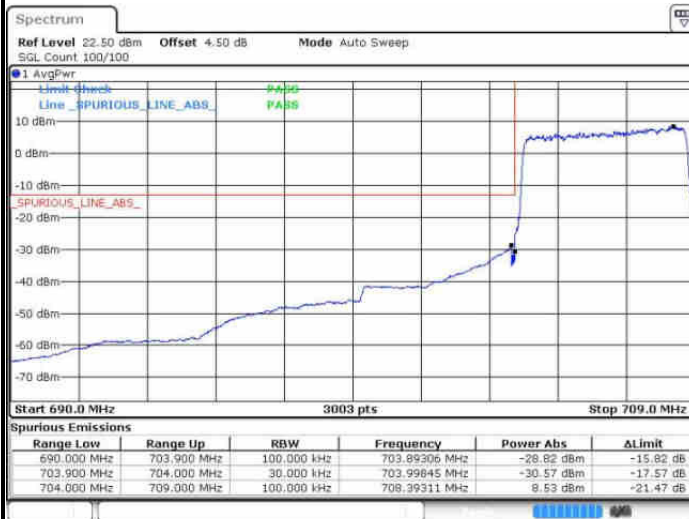

Highest Band Edge / Full RB

Date: 8 AUG 2016 19:40:54

LTE Band 12 / 10MHz / 16QAM

Lowest Band Edge / 1 RB

Date: 8 AUG 2016 19:37:42

Highest Band Edge / 1 RB

Date: 8 AUG 2016 19:42:34

Lowest Band Edge / Full RB

Date: 8 AUG 2016 19:38:34

Highest Band Edge / Full RB

Date: 8 AUG 2016 19:40:18

LTE Band 17 / 5MHz / QPSK

Lowest Band Edge / 1 RB

Date: 7 AUG 2016 00:59:57

Highest Band Edge / 1 RB

Date: 7 AUG 2016 01:09:33

Lowest Band Edge / Full RB

Date: 7 AUG 2016 01:02:13

Highest Band Edge / Full RB

Date: 7 AUG 2016 01:11:49

LTE Band 17 / 5MHz / 16QAM

Lowest Band Edge / 1 RB

Date: 7 AUG 2016 01:01:05

Highest Band Edge / 1 RB

Date: 7 AUG 2016 01:10:41

Lowest Band Edge / Full RB

Date: 7 AUG 2016 01:03:21

Highest Band Edge / Full RB

Date: 7 AUG 2016 01:12:57

LTE Band 17 / 10MHz / QPSK

Lowest Band Edge / 1 RB

Date: 7 AUG 2016 01:16:37