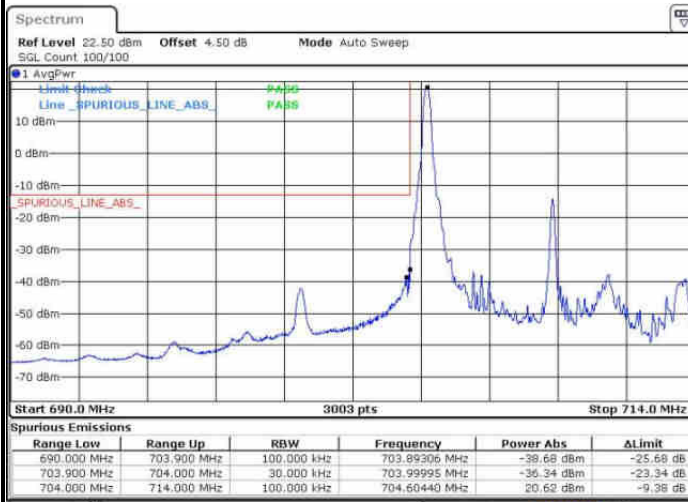

Lowest Band Edge / Full RB

Date: 7 AUG 2016 01:02:13

Highest Band Edge / Full RB

Date: 7 AUG 2016 01:11:49

LTE Band 17 / 5MHz / 16QAM

Lowest Band Edge / 1 RB

Date: 7 AUG 2016 01:01:05

Highest Band Edge / 1 RB

Date: 7 AUG 2016 01:10:41

Lowest Band Edge / Full RB

Date: 7 AUG 2016 01:03:21

Highest Band Edge / Full RB

Date: 7 AUG 2016 01:12:57

LTE Band 17 / 10MHz / QPSK

Lowest Band Edge / 1 RB

Date: 7 AUG 2016 01:16:37

Highest Band Edge / 1 RB

Date: 7 AUG 2016 01:26:15

Lowest Band Edge / Full RB

Date: 7 AUG 2016 01:18:53

Highest Band Edge / Full RB

Date: 7 AUG 2016 01:28:31

LTE Band 17 / 10MHz / 16QAM

Lowest Band Edge / 1 RB