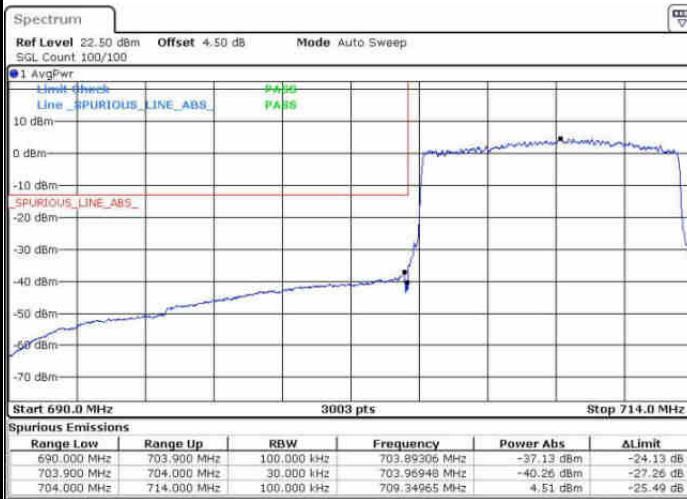

Date: 7 AUG 2016 01:10:41

Lowest Band Edge / Full RB

Date: 7 AUG 2016 01:03:21

Highest Band Edge / Full RB

Date: 7 AUG 2016 01:12:57

LTE Band 17 / 10MHz / QPSK

Lowest Band Edge / 1 RB

Date: 7 AUG 2016 01:16:37

Highest Band Edge / 1 RB

Date: 7 AUG 2016 01:26:15

Lowest Band Edge / Full RB

Date: 7 AUG 2016 01:18:53

Highest Band Edge / Full RB

Date: 7 AUG 2016 01:28:31

LTE Band 17 / 10MHz / 16QAM

Lowest Band Edge / 1 RB

Date: 7 AUG 2016 01:17:45

Highest Band Edge / 1 RB

Date: 7 AUG 2016 01:27:23

Lowest Band Edge / Full RB

Date: 7 AUG 2016 01:20:01

Highest Band Edge / Full RB

Date: 7 AUG 2016 01:29:39

Conducted Spurious Emission