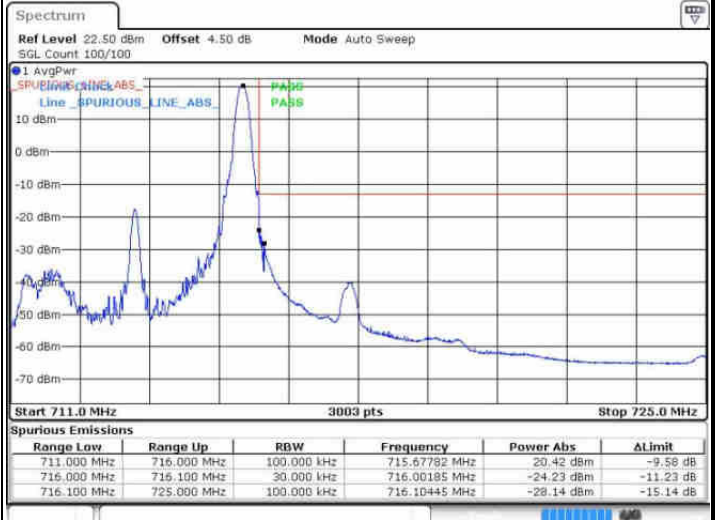

Highest Band Edge / Full RB

Date: 8 AUG 2016 19:40:54

LTE Band 12 / 10MHz / 16QAM

Lowest Band Edge / 1 RB

Date: 8 AUG 2016 19:37:42

Highest Band Edge / 1 RB

Date: 8 AUG 2016 19:42:34

Lowest Band Edge / Full RB

Date: 8 AUG 2016 19:38:34

Highest Band Edge / Full RB

Date: 8 AUG 2016 19:40:18

LTE Band 17 / 5MHz / QPSK

Lowest Band Edge / 1 RB

Date: 7 AUG 2016 00:59:57

Highest Band Edge / 1 RB

Date: 7 AUG 2016 01:09:33

Lowest Band Edge / Full RB

Date: 7 AUG 2016 01:02:13

Highest Band Edge / Full RB

Date: 7 AUG 2016 01:11:49

LTE Band 17 / 5MHz / 16QAM

Lowest Band Edge / 1 RB

Date: 7 AUG 2016 01:01:05

Highest Band Edge / 1 RB

Date: 7 AUG 2016 01:10:41

Lowest Band Edge / Full RB

Date: 7 AUG 2016 01:03:21

Highest Band Edge / Full RB

Date: 7 AUG 2016 01:12:57

LTE Band 17 / 10MHz / QPSK

Lowest Band Edge / 1 RB

Date: 7 AUG 2016 01:16:37