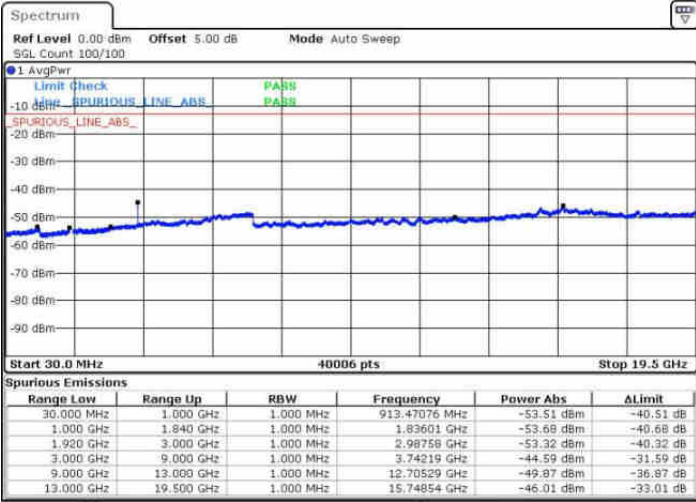

LTE Band 2 / 15MHz

Highest Channel / QPSK

Highest Channel / 16QAM

Date: 6 AUG 2016 11:32:14

Date: 6 AUG 2016 11:33:10

LTE Band 2 / 20MHz

Lowest Channel / QPSK

Lowest Channel / 16QAM

Date: 6 AUG 2016 11:38:18

Date: 6 AUG 2016 11:40:14

LTE Band 2 / 20MHz

Middle Channel / QPSK

Middle Channel / 16QAM

Date: 6 AUG 2016 11:41:52

Date: 6 AUG 2016 11:42:47

Highest Channel / QPSK

Highest Channel / 16QAM

Date: 6 AUG 2016 11:48:57

Date: 6 AUG 2016 11:48:52

LTE Band 4 / 1.4MHz

Lowest Channel / QPSK

Lowest Channel / 16QAM

Date: 6 AUG 2016 12:40:21

Date: 6 AUG 2016 12:41:16