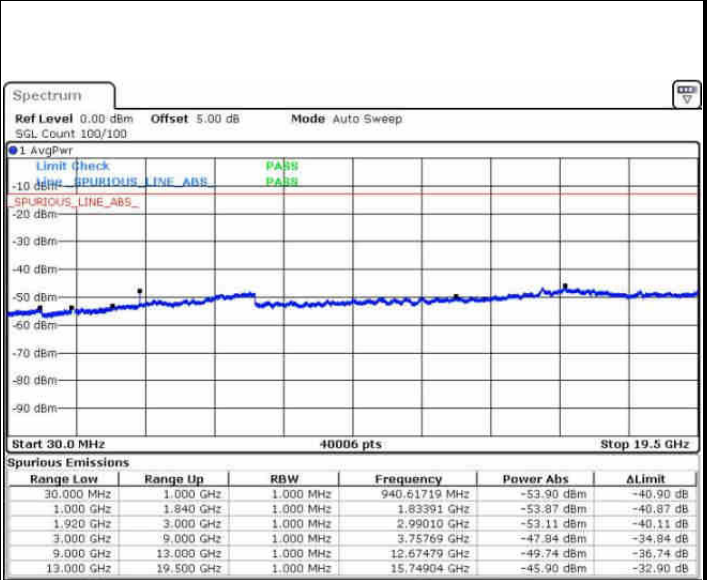

LTE Band 2 / 1.4MHz

Highest Channel / QPSK

Date: 6 AUG 2016 10:25:23

Highest Channel / 16QAM

Date: 6 AUG 2016 10:26:18

LTE Band 2 / 3MHz

Lowest Channel / QPSK

Date: 6 AUG 2016 10:32:27

Lowest Channel / 16QAM

Date: 6 AUG 2016 10:33:23

LTE Band 2 / 3MHz

Middle Channel / QPSK

Date: 6 AUG 2016 10:35:00

Middle Channel / 16QAM

Date: 6 AUG 2016 10:35:56

Highest Channel / QPSK

Date: 6 AUG 2016 10:42:05

Highest Channel / 16QAM

Date: 6 AUG 2016 10:43:01

LTE Band 2 / 5MHz

Lowest Channel / QPSK

Date: 6 AUG 2016 10:49:10

Lowest Channel / 16QAM

Date: 6 AUG 2016 10:50:05