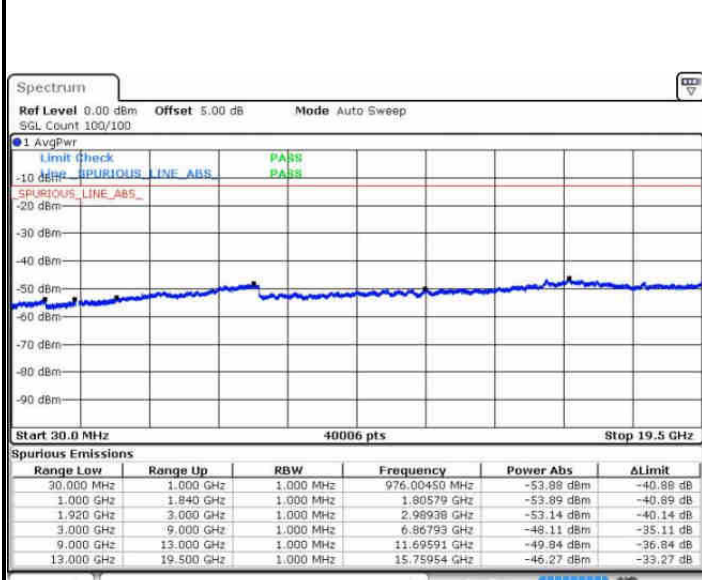

Date: 6 AUG 2016 10:42:05

Highest Channel / 16QAM

Date: 6 AUG 2016 10:43:01

LTE Band 2 / 5MHz

Lowest Channel / QPSK

Date: 6 AUG 2016 10:49:10

Lowest Channel / 16QAM

Date: 6 AUG 2016 10:50:05

Middle Channel / QPSK

Date: 6 AUG 2016 10:51:43

Middle Channel / 16QAM

Date: 6 AUG 2016 10:52:39

LTE Band 2 / 5MHz

Highest Channel / QPSK

Date: 6 AUG 2016 10:58:48

Highest Channel / 16QAM

Date: 6 AUG 2016 10:58:44

LTE Band 2 / 10MHz

Lowest Channel / QPSK

Date: 6 AUG 2016 11:05:53

Lowest Channel / 16QAM

Date: 6 AUG 2016 11:06:49

LTE Band 2 / 10MHz

Middle Channel / QPSK

Middle Channel / 16QAM

Date: 6 AUG 2016 11:08:26

Date: 6 AUG 2016 11:09:22

Highest Channel / QPSK

Highest Channel / 16QAM

Date: 6 AUG 2016 11:15:31

Date: 6 AUG 2016 11:16:27

LTE Band 2 / 15MHz