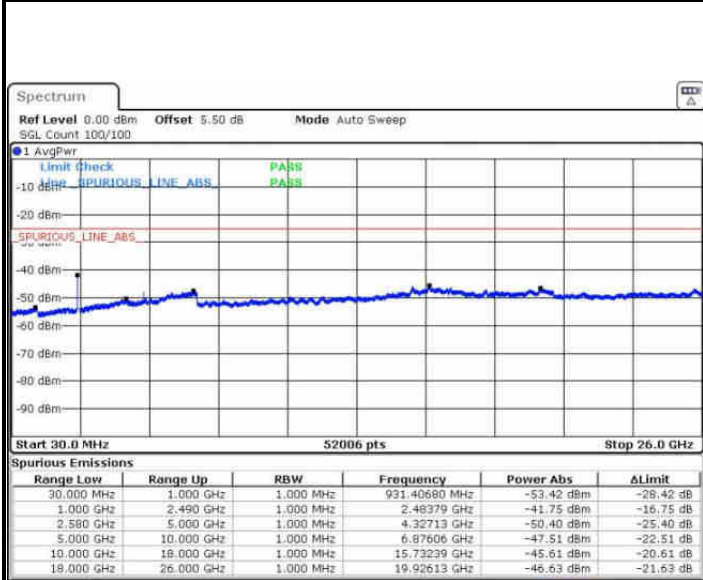

Lowest Channel / QPSK

Lowest Channel / 16QAM

Date: 17.AUG.2016 15:59:26

Date: 17.AUG.2016 16:00:21

Middle Channel / QPSK

Middle Channel / 16QAM

Date: 17.AUG.2016 16:02:10

Date: 17.AUG.2016 16:01:15

LTE Band7 / 15MHz

Highest Channel / QPSK

Date: 17.AUG.2016 16:03:04

Highest Channel / 16QAM

Date: 17.AUG.2016 16:03:59

LTE Band 7 / 20MHz

Lowest Channel / QPSK

Date: 17.AUG.2016 16:16:06

Lowest Channel / 16QAM

Date: 17.AUG.2016 16:17:01

LTE Band 7 / 20MHz

Middle Channel / QPSK

Middle Channel / 16QAM

Date: 17.AUG.2016 16:18:50

Date: 17.AUG.2016 16:17:56

Highest Channel / QPSK

Highest Channel / 16QAM

Date: 17.AUG.2016 16:19:45

Date: 17.AUG.2016 16:20:39

LTE Band 12 / 1.4MHz

Lowest Channel / QPSK

Lowest Channel / 16QAM

Date: 6 AUG 2016 18:43:06

Date: 6 AUG 2016 18:42:11