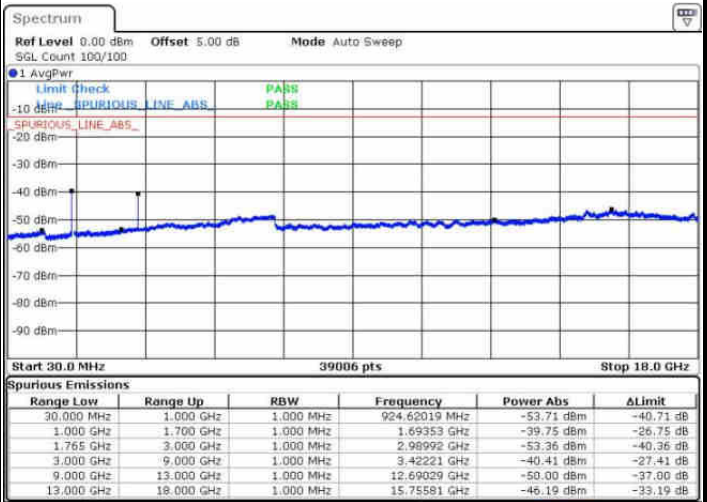

Middle Channel / QPSK

Date: 6 AUG 2016 13:49:45

Middle Channel / 16QAM

Date: 6 AUG 2016 13:50:41

LTE Band 4 / 15MHz

Highest Channel / QPSK

Highest Channel / 16QAM

Date: 6 AUG 2016 13:56:50

Date: 6 AUG 2016 13:57:45

LTE Band 4 / 20MHz

Lowest Channel / QPSK

Lowest Channel / 16QAM

Date: 6 AUG 2016 14:03:55

Date: 6 AUG 2016 14:04:51

LTE Band 4 / 20MHz

Middle Channel / QPSK

Middle Channel / 16QAM

Date: 6 AUG 2016 14:06:28

Date: 6 AUG 2016 14:07:24

Highest Channel / QPSK

Highest Channel / 16QAM

Date: 6 AUG 2016 14:13:33

Date: 6 AUG 2016 14:14:28

LTE Band 5 / 1.4MHz