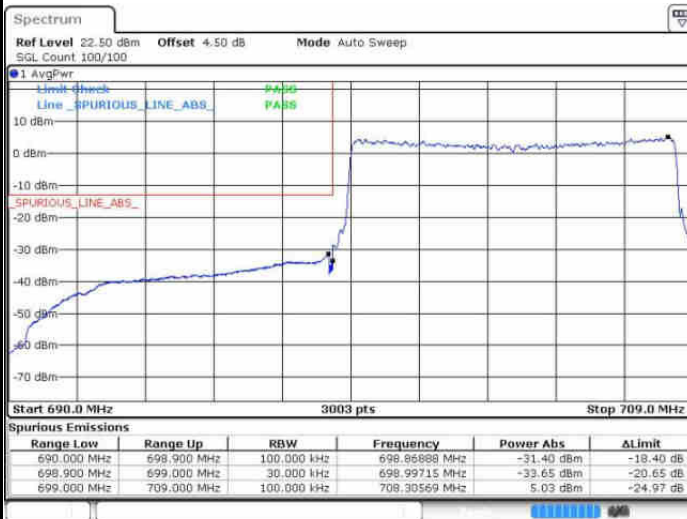

LTE Band 12 / 5MHz / 16QAM

Lowest Band Edge / 1RB

Date: 8 AUG 2016 19:26:10

Highest Band Edge / 1 RB

Date: 8 AUG 2016 19:29:45

Lowest Band Edge / Full RB

Date: 8 AUG 2016 19:26:57

Highest Band Edge / Full RB

Date: 8 AUG 2016 19:29:06

LTE Band 12 / 10MHz / QPSK

Lowest Band Edge / 1 RB

Date: 8 AUG 2016 19:38:21

Highest Band Edge / 1 RB

Date: 8 AUG 2016 19:41:52

Lowest Band Edge / Full RB

Date: 8 AUG 2016 19:38:58

Highest Band Edge / Full RB

Date: 8 AUG 2016 19:40:54

LTE Band 12 / 10MHz / 16QAM

Lowest Band Edge / 1 RB

Date: 8 AUG 2016 19:37:42

Highest Band Edge / 1 RB

Date: 8 AUG 2016 19:42:34

Lowest Band Edge / Full RB

Date: 8 AUG 2016 19:38:34

Highest Band Edge / Full RB

Date: 8 AUG 2016 19:40:18

LTE Band 17 / 5MHz / QPSK

Lowest Band Edge / 1 RB

Date: 7 AUG 2016 00:59:57

Highest Band Edge / 1 RB

Date: 7 AUG 2016 01:09:33