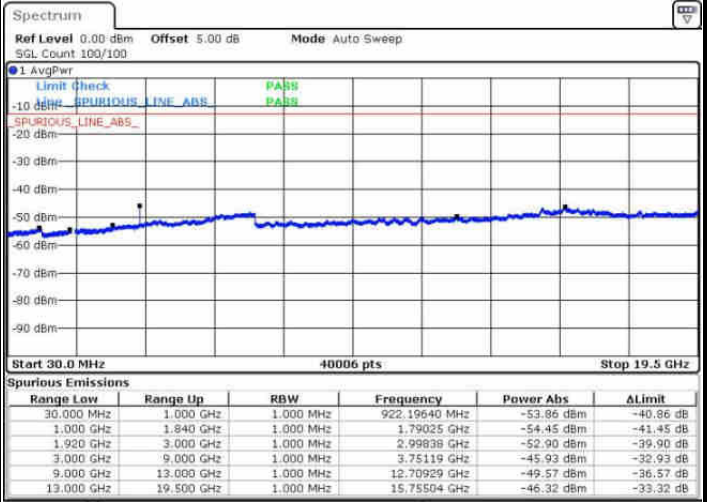

Middle Channel / QPSK

Date: 6 AUG 2016 10:51:43

Middle Channel / 16QAM

Date: 6 AUG 2016 10:52:39

LTE Band 2 / 5MHz

Highest Channel / QPSK

Date: 6 AUG 2016 10:58:48

Highest Channel / 16QAM

Date: 6 AUG 2016 10:58:44

LTE Band 2 / 10MHz

Lowest Channel / QPSK

Date: 6 AUG 2016 11:05:53

Lowest Channel / 16QAM

Date: 6 AUG 2016 11:06:49

LTE Band 2 / 10MHz

Middle Channel / QPSK

Middle Channel / 16QAM

Date: 6 AUG 2016 11:08:26

Date: 6 AUG 2016 11:09:22

Highest Channel / QPSK

Highest Channel / 16QAM

Date: 6 AUG 2016 11:15:31

Date: 6 AUG 2016 11:16:27

LTE Band 2 / 15MHz