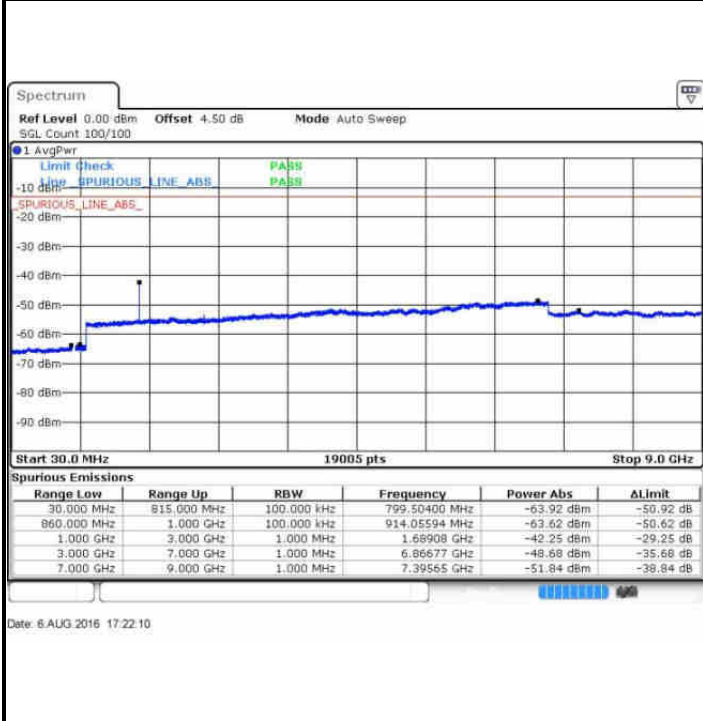

Highest Channel / 16QAM

Date: 6 AUG 2016 16:49:30

Date: 6 AUG 2016 16:50:25

LTE Band 5 / 5MHz

Lowest Channel / QPSK

Lowest Channel / 16QAM

Date: 6 AUG 2016 17:04:34

Date: 6 AUG 2016 17:05:29

Middle Channel / QPSK

Middle Channel / 16QAM

Date: 6 AUG 2016 17:07:08

Date: 6 AUG 2016 17:08:01

LTE Band 5 / 5MHz

Highest Channel / QPSK

Highest Channel / 16QAM

LTE Band 5 / 10MHz

Lowest Channel / QPSK

Lowest Channel / 16QAM

LTE Band 5 / 10MHz

Middle Channel / QPSK

Middle Channel / 16QAM

Date: 6 AUG 2016 17:39:48

Date: 6 AUG 2016 17:40:41

Highest Channel / QPSK