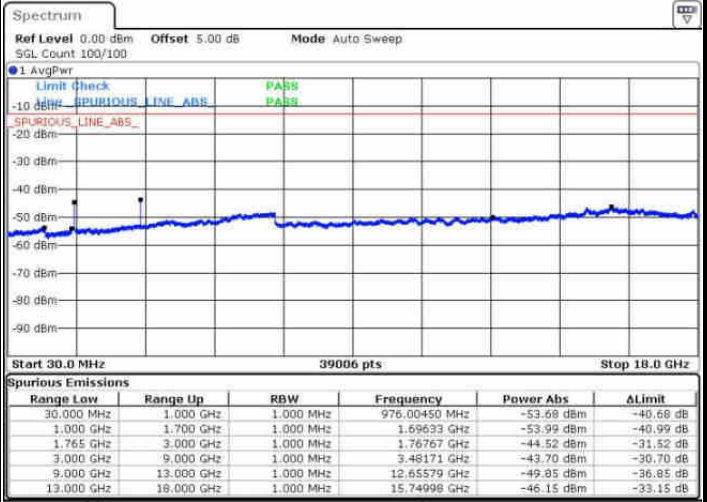

Highest Channel / 16QAM

Date: 6 AUG 2016 13:40:08

Date: 6 AUG 2016 13:41:03

LTE Band 4 / 15MHz

Lowest Channel / QPSK

Date: 6 AUG 2016 13:47:12

Lowest Channel / 16QAM

Date: 6 AUG 2016 13:48:08

Middle Channel / QPSK

Date: 6 AUG 2016 13:49:45

Middle Channel / 16QAM

Date: 6 AUG 2016 13:50:41

LTE Band 4 / 15MHz

Highest Channel / QPSK

Highest Channel / 16QAM

Date: 6 AUG 2016 13:56:50

Date: 6 AUG 2016 13:57:45

LTE Band 4 / 20MHz

Lowest Channel / QPSK

Lowest Channel / 16QAM

Date: 6 AUG 2016 14:03:55

Date: 6 AUG 2016 14:04:51

LTE Band 4 / 20MHz

Middle Channel / QPSK