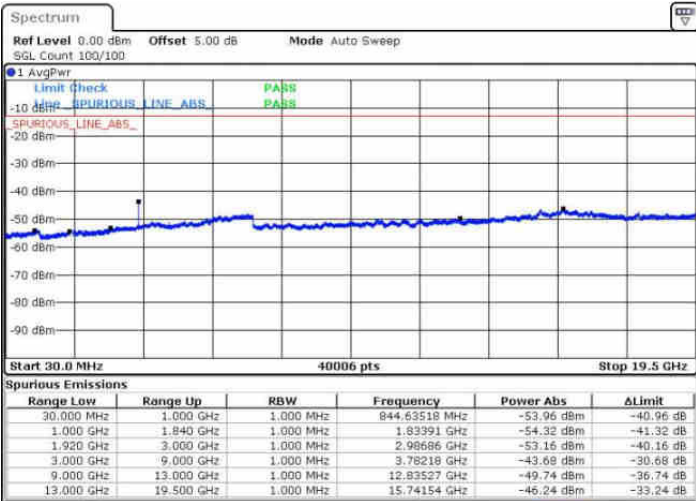

LTE Band 2 / 15MHz

Highest Channel / QPSK

Highest Channel / 16QAM

Date: 6 AUG 2016 11:32:14

Date: 6 AUG 2016 11:33:10

LTE Band 2 / 20MHz

Lowest Channel / QPSK

Lowest Channel / 16QAM

Date: 6 AUG 2016 11:38:18

Date: 6 AUG 2016 11:40:14

LTE Band 2 / 20MHz

Middle Channel / QPSK

Middle Channel / 16QAM

Date: 6 AUG 2016 11:41:52

Date: 6 AUG 2016 11:42:47

Highest Channel / QPSK

Highest Channel / 16QAM

Date: 6 AUG 2016 11:48:57

Date: 6 AUG 2016 11:48:52

LTE Band 4 / 1.4MHz

Lowest Channel / QPSK

Lowest Channel / 16QAM

Date: 6 AUG 2016 12:40:21

Date: 6 AUG 2016 12:41:16

Middle Channel / QPSK

Middle Channel / 16QAM

Date: 6 AUG 2016 12:42:54

Date: 6 AUG 2016 12:43:48

LTE Band 4 / 1.4MHz

Highest Channel / QPSK

Date: 6 AUG 2016 12:49:58

Highest Channel / 16QAM