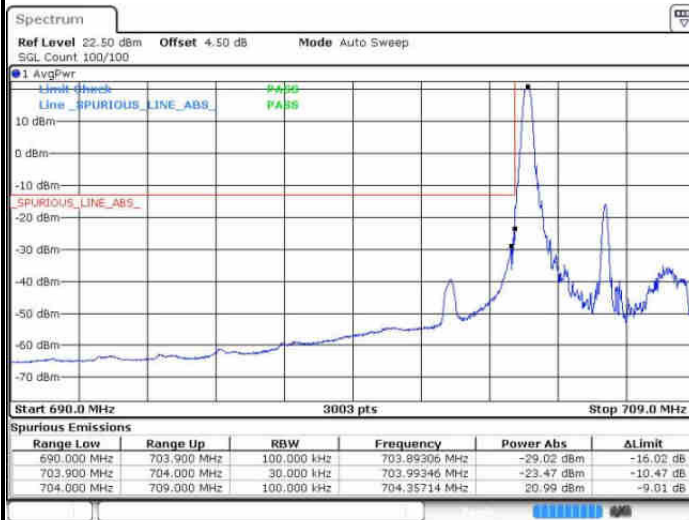

Highest Band Edge / Full RB

Date: 8 AUG 2016 19:40:54

LTE Band 12 / 10MHz / 16QAM

Lowest Band Edge / 1 RB

Date: 8 AUG 2016 19:37:42

Highest Band Edge / 1 RB

Date: 8 AUG 2016 19:42:34

Lowest Band Edge / Full RB

Date: 8 AUG 2016 19:38:34

Highest Band Edge / Full RB

Date: 8 AUG 2016 19:40:18

LTE Band 17 / 5MHz / QPSK

Lowest Band Edge / 1 RB

Date: 7 AUG 2016 00:59:57

Highest Band Edge / 1 RB

Date: 7 AUG 2016 01:09:33

Lowest Band Edge / Full RB

Date: 7 AUG 2016 01:02:13

Highest Band Edge / Full RB

Date: 7 AUG 2016 01:11:49

LTE Band 17 / 5MHz / 16QAM

Lowest Band Edge / 1 RB

Date: 7 AUG 2016 01:01:05

Highest Band Edge / 1 RB

Date: 7 AUG 2016 01:10:41

Lowest Band Edge / Full RB

Date: 7 AUG 2016 01:03:21

Highest Band Edge / Full RB

Date: 7 AUG 2016 01:12:57

LTE Band 17 / 10MHz / QPSK

Lowest Band Edge / 1 RB

Date: 7 AUG 2016 01:16:37