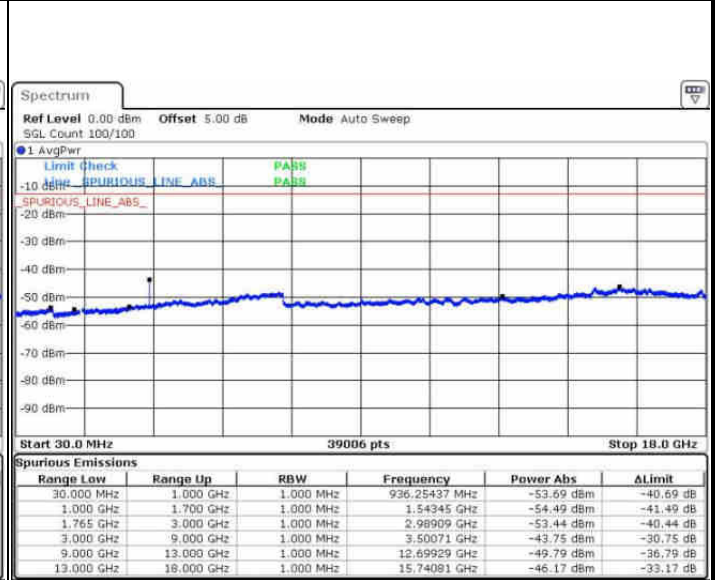

Middle Channel / 16QAM

Date: 6 AUG 2016 12:58:37

Date: 6 AUG 2016 13:00:32

Highest Channel / QPSK

Highest Channel / 16QAM

Date: 6 AUG 2016 13:06:42

Date: 6 AUG 2016 13:07:37

LTE Band 4 / 5MHz

Lowest Channel / QPSK

Date: 6 AUG 2016 13:13:47

Lowest Channel / 16QAM

Date: 6 AUG 2016 13:14:43

Middle Channel / QPSK

Date: 6 AUG 2016 13:16:20

Middle Channel / 16QAM

Date: 6 AUG 2016 13:17:16

LTE Band 4 / 5MHz

Highest Channel / QPSK

Date: 6 AUG 2016 13:23:25

Highest Channel / 16QAM

Date: 6 AUG 2016 13:24:20

LTE Band 4 / 10MHz

Lowest Channel / QPSK

Date: 6 AUG 2016 13:30:30