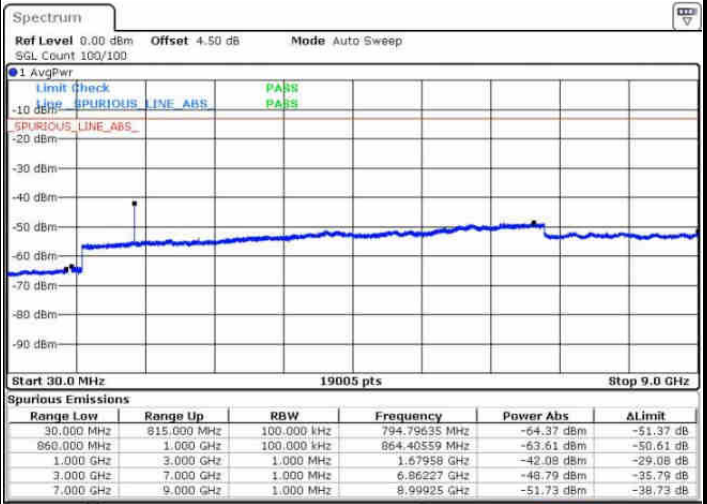

Middle Channel / QPSK

Middle Channel / 16QAM

Date: 6 AUG 2016 17:07:08

Date: 6 AUG 2016 17:08:01

LTE Band 5 / 5MHz

Highest Channel / QPSK

Highest Channel / 16QAM

LTE Band 5 / 10MHz

Lowest Channel / QPSK

Lowest Channel / 16QAM

LTE Band 5 / 10MHz

Middle Channel / QPSK

Middle Channel / 16QAM

Date: 6 AUG 2016 17:39:48

Date: 6 AUG 2016 17:40:41

Highest Channel / QPSK

Highest Channel / 16QAM

Date: 6 AUG 2016 17:54:50

Date: 6 AUG 2016 17:56:45

LTE Band 7 / 5MHz

Lowest Channel / QPSK

Lowest Channel / 16QAM

Date: 17.AUG.2016 15:26:04

Date: 17.AUG.2016 15:26:59