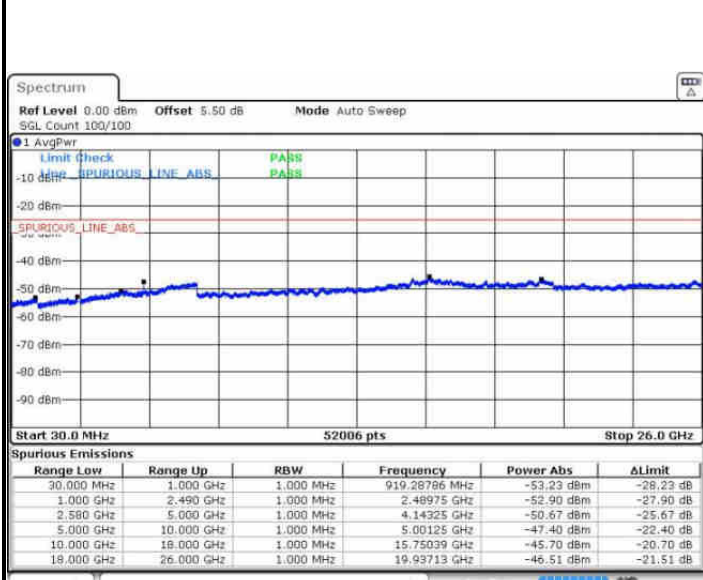

Lowest Channel / QPSK

Lowest Channel / 16QAM

LTE Band 5 / 10MHz

Middle Channel / QPSK

Middle Channel / 16QAM

Date: 6 AUG 2016 17:39:48

Date: 6 AUG 2016 17:40:41

Highest Channel / QPSK

Highest Channel / 16QAM

Date: 6 AUG 2016 17:54:50

Date: 6 AUG 2016 17:56:45

LTE Band 7 / 5MHz

Lowest Channel / QPSK

Lowest Channel / 16QAM

Date: 17.AUG.2016 15:26:04

Date: 17.AUG.2016 15:26:59

Middle Channel / QPSK

Middle Channel / 16QAM

Date: 17.AUG.2016 15:28:48

Date: 17.AUG.2016 15:27:54

LTE Band 7 / 5MHz

Highest Channel / QPSK

Date: 17.AUG.2016 15:29:43

Highest Channel / 16QAM

Date: 17.AUG.2016 15:30:37

LTE Band 7 / 10MHz

Lowest Channel / QPSK

Date: 17.AUG.2016 15:42:45

Lowest Channel / 16QAM

Date: 17.AUG.2016 15:43:40

LTE Band 7 / 10MHz

Middle Channel / QPSK