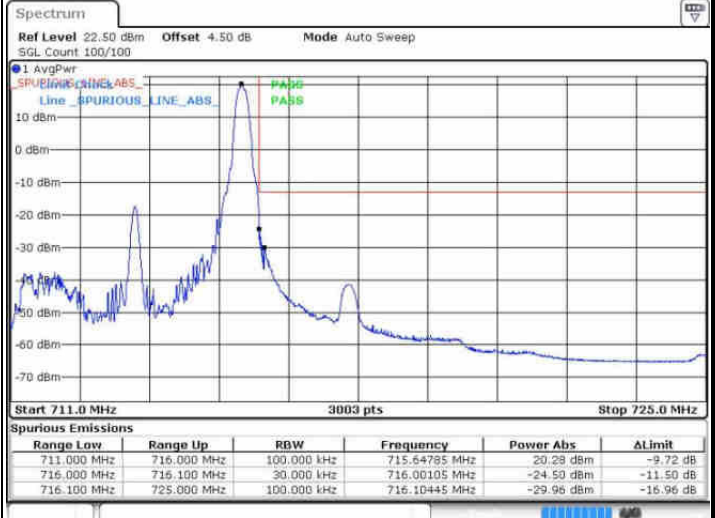

Date: 8 AUG 2016 19:38:34

Highest Band Edge / Full RB

Date: 8 AUG 2016 19:40:18

LTE Band 17 / 5MHz / QPSK

Lowest Band Edge / 1 RB

Date: 7 AUG 2016 00:59:57

Highest Band Edge / 1 RB

Date: 7 AUG 2016 01:09:33

Lowest Band Edge / Full RB

Date: 7 AUG 2016 01:02:13

Highest Band Edge / Full RB

Date: 7 AUG 2016 01:11:49

LTE Band 17 / 5MHz / 16QAM

Lowest Band Edge / 1 RB

Date: 7 AUG 2016 01:01:05

Highest Band Edge / 1 RB

Date: 7 AUG 2016 01:10:41

Lowest Band Edge / Full RB

Date: 7 AUG 2016 01:03:21

Highest Band Edge / Full RB

Date: 7 AUG 2016 01:12:57

LTE Band 17 / 10MHz / QPSK

Lowest Band Edge / 1 RB

Date: 7 AUG 2016 01:16:37