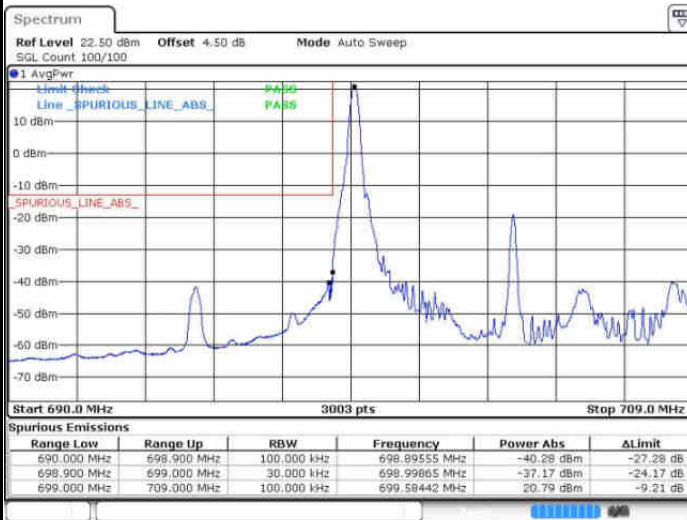

LTE Band 12 / 5MHz / 16QAM

Lowest Band Edge / 1RB

Date: 8 AUG 2016 19:26:10

Highest Band Edge / 1 RB

Date: 8 AUG 2016 19:29:45

Lowest Band Edge / Full RB

Date: 8 AUG 2016 19:26:57

Highest Band Edge / Full RB

Date: 8 AUG 2016 19:29:06

LTE Band 12 / 10MHz / QPSK

Lowest Band Edge / 1 RB

Date: 8 AUG 2016 19:38:21

Highest Band Edge / 1 RB

Date: 8 AUG 2016 19:41:52

Lowest Band Edge / Full RB

Date: 8 AUG 2016 19:38:58