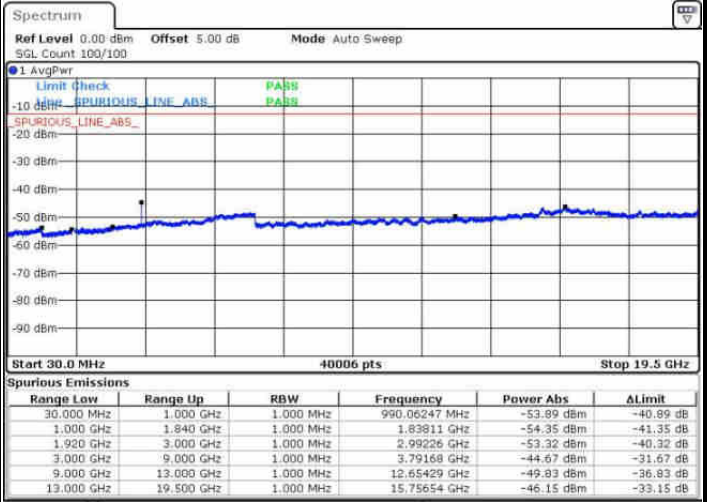

Middle Channel / 16QAM

Date: 6 AUG 2016 11:08:26

Date: 6 AUG 2016 11:09:22

Highest Channel / QPSK

Highest Channel / 16QAM

Date: 6 AUG 2016 11:15:31

Date: 6 AUG 2016 11:16:27

LTE Band 2 / 15MHz

Lowest Channel / QPSK

Lowest Channel / 16QAM

Date: 6 AUG 2016 11:22:36

Date: 6 AUG 2016 11:23:32

Middle Channel / QPSK

Middle Channel / 16QAM

Date: 6 AUG 2016 11:25:08

Date: 6 AUG 2016 11:26:04

LTE Band 2 / 15MHz

Highest Channel / QPSK

Highest Channel / 16QAM

Date: 6 AUG 2016 11:32:14

Date: 6 AUG 2016 11:33:10

LTE Band 2 / 20MHz

Lowest Channel / QPSK

Lowest Channel / 16QAM