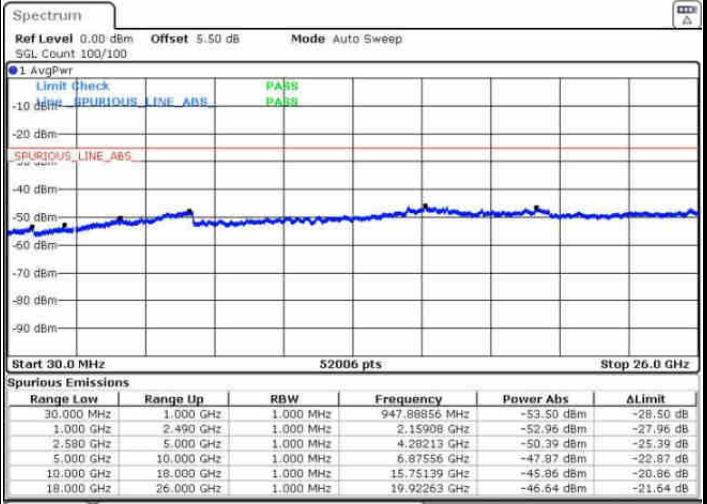

Middle Channel / QPSK

Middle Channel / 16QAM

Date: 17.AUG.2016 15:28:48

Date: 17.AUG.2016 15:27:54

LTE Band 7 / 5MHz

Highest Channel / QPSK

Date: 17.AUG.2016 15:29:43

Highest Channel / 16QAM

Date: 17.AUG.2016 15:30:37

LTE Band 7 / 10MHz

Lowest Channel / QPSK

Date: 17.AUG.2016 15:42:45

Lowest Channel / 16QAM

Date: 17.AUG.2016 15:43:40

LTE Band 7 / 10MHz

Middle Channel / QPSK

Middle Channel / 16QAM

Date: 17.AUG.2016 15:45:29

Date: 17.AUG.2016 15:44:34

Highest Channel / QPSK

Highest Channel / 16QAM

Date: 17.AUG.2016 15:46:24

Date: 17.AUG.2016 15:47:18

LTE Band 7 / 15MHz