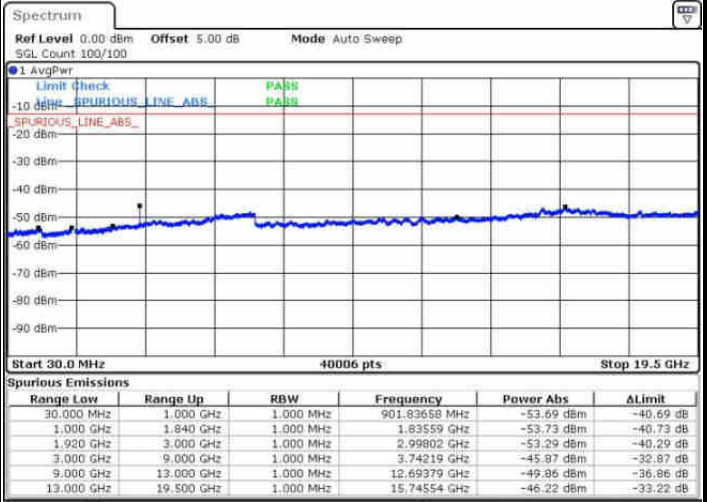

LTE Band 2 / 15MHz

Highest Channel / QPSK

Highest Channel / 16QAM

Date: 6 AUG 2016 11:32:14

Date: 6 AUG 2016 11:33:10

LTE Band 2 / 20MHz

Lowest Channel / QPSK

Lowest Channel / 16QAM

Date: 6 AUG 2016 11:38:18

Date: 6 AUG 2016 11:40:14

LTE Band 2 / 20MHz

Middle Channel / QPSK

Middle Channel / 16QAM

Date: 6 AUG 2016 11:41:52

Date: 6 AUG 2016 11:42:47

Highest Channel / QPSK

Highest Channel / 16QAM

Date: 6 AUG 2016 11:48:57

Date: 6 AUG 2016 11:48:52

LTE Band 4 / 1.4MHz

Lowest Channel / QPSK

Lowest Channel / 16QAM

Date: 6 AUG 2016 12:40:21

Date: 6 AUG 2016 12:41:16