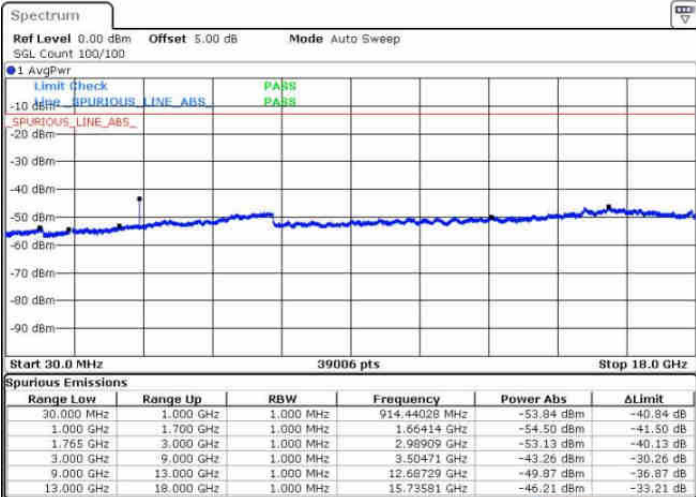

Date: 6 AUG 2016 12:50:54

LTE Band 4 / 3MHz

Lowest Channel / QPSK

Date: 6 AUG 2016 12:57:04

Lowest Channel / 16QAM

Date: 6 AUG 2016 12:57:58

LTE Band 4 / 3MHz

Middle Channel / QPSK

Middle Channel / 16QAM

Date: 6 AUG 2016 12:58:37

Date: 6 AUG 2016 13:00:32

Highest Channel / QPSK

Highest Channel / 16QAM

Date: 6 AUG 2016 13:06:42

Date: 6 AUG 2016 13:07:37

LTE Band 4 / 5MHz