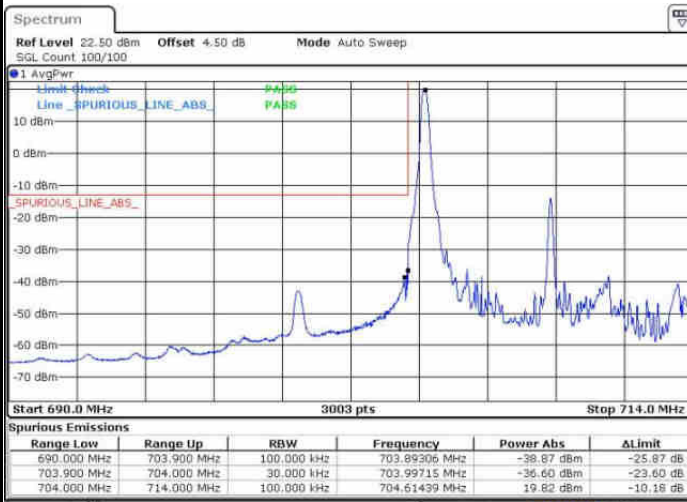

Date: 7 AUG 2016 01:10:41

Lowest Band Edge / Full RB

Date: 7 AUG 2016 01:03:21

Highest Band Edge / Full RB

Date: 7 AUG 2016 01:12:57

LTE Band 17 / 10MHz / QPSK

Lowest Band Edge / 1 RB

Date: 7 AUG 2016 01:16:37

Highest Band Edge / 1 RB

Date: 7 AUG 2016 01:26:15

Lowest Band Edge / Full RB

Date: 7 AUG 2016 01:18:53

Highest Band Edge / Full RB

Date: 7 AUG 2016 01:28:31

LTE Band 17 / 10MHz / 16QAM

Lowest Band Edge / 1 RB

Date: 7 AUG 2016 01:17:45

Highest Band Edge / 1 RB

Date: 7 AUG 2016 01:27:23

Lowest Band Edge / Full RB

Date: 7 AUG 2016 01:20:01

Highest Band Edge / Full RB

Date: 7 AUG 2016 01:29:39

Conducted Spurious Emission