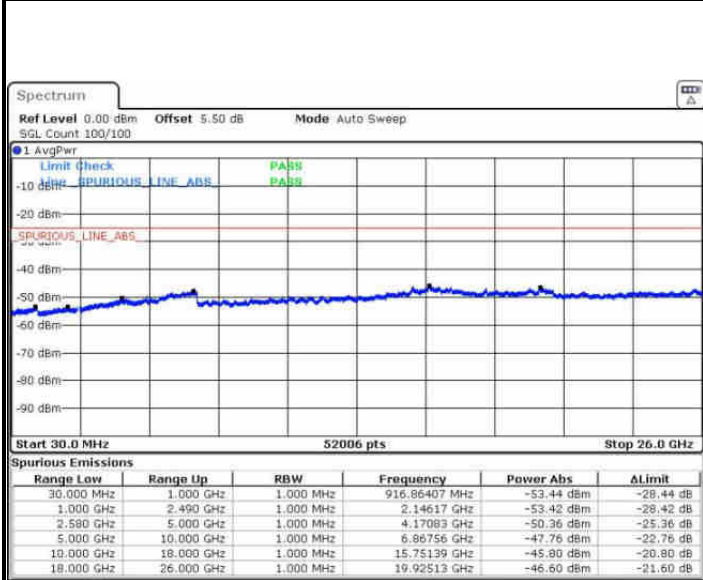

Highest Channel / 16QAM

Date: 6 AUG 2016 17:54:50

Date: 6 AUG 2016 17:56:45

LTE Band 7 / 5MHz

Lowest Channel / QPSK

Lowest Channel / 16QAM

Date: 17.AUG.2016 15:26:04

Date: 17.AUG.2016 15:26:59

Middle Channel / QPSK

Middle Channel / 16QAM

Date: 17.AUG.2016 15:28:48

Date: 17.AUG.2016 15:27:54

LTE Band 7 / 5MHz

Highest Channel / QPSK

Date: 17.AUG.2016 15:29:43

Highest Channel / 16QAM

Date: 17.AUG.2016 15:30:37

LTE Band 7 / 10MHz

Lowest Channel / QPSK

Date: 17.AUG.2016 15:42:45

Lowest Channel / 16QAM

Date: 17.AUG.2016 15:43:40

LTE Band 7 / 10MHz

Middle Channel / QPSK