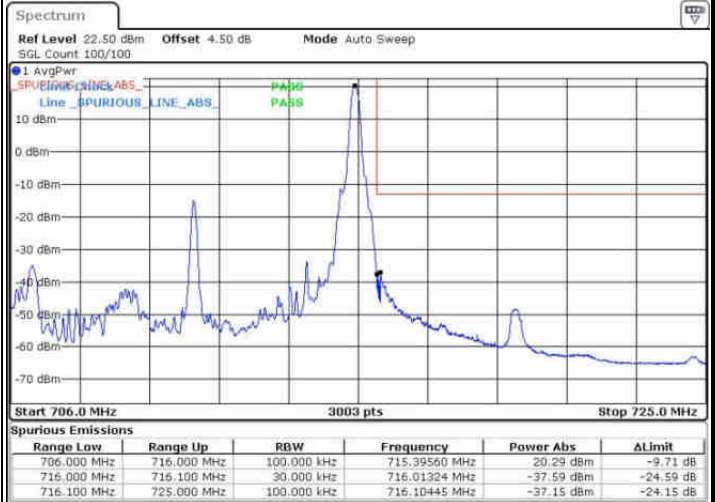

Date: 7 AUG 2016 01:10:41

Lowest Band Edge / Full RB

Date: 7 AUG 2016 01:03:21

Highest Band Edge / Full RB

Date: 7 AUG 2016 01:12:57

LTE Band 17 / 10MHz / QPSK

Lowest Band Edge / 1 RB

Date: 7 AUG 2016 01:16:37

Highest Band Edge / 1 RB

Date: 7 AUG 2016 01:26:15

Lowest Band Edge / Full RB

Date: 7 AUG 2016 01:18:53

Highest Band Edge / Full RB

Date: 7 AUG 2016 01:28:31

LTE Band 17 / 10MHz / 16QAM

Lowest Band Edge / 1 RB

Date: 7 AUG 2016 01:17:45

Highest Band Edge / 1 RB

Date: 7 AUG 2016 01:27:23

Lowest Band Edge / Full RB

Date: 7 AUG 2016 01:20:01

Highest Band Edge / Full RB

Date: 7 AUG 2016 01:29:39

Conducted Spurious Emission

LTE Band 2 / 1.4MHz

Highest Channel / QPSK

Date: 6 AUG 2016 10:25:23

Highest Channel / 16QAM

Date: 6 AUG 2016 10:26:18

LTE Band 2 / 3MHz

Lowest Channel / QPSK

Date: 6 AUG 2016 10:32:27