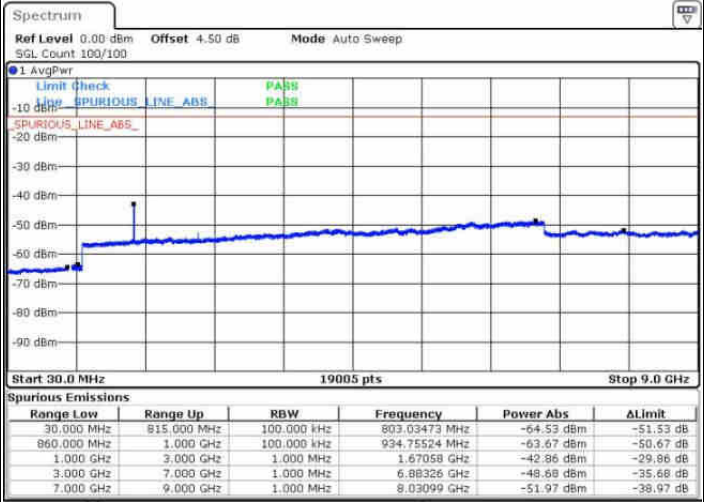

LTE Band 5 / 1.4MHz

Highest Channel / QPSK

Date: 6 AUG 2016 16:16:48

Highest Channel / 16QAM

Date: 6 AUG 2016 16:17:44

LTE Band 5 / 3MHz

Lowest Channel / QPSK

Date: 6 AUG 2016 16:31:53

Lowest Channel / 16QAM

Date: 6 AUG 2016 16:32:48

LTE Band 5 / 3MHz

Middle Channel / QPSK

Middle Channel / 16QAM

Date: 6 AUG 2016 16:34:25

Date: 6 AUG 2016 16:35:20

Highest Channel / QPSK

Highest Channel / 16QAM

Date: 6 AUG 2016 16:49:30

Date: 6 AUG 2016 16:50:25

LTE Band 5 / 5MHz

Lowest Channel / QPSK

Lowest Channel / 16QAM

Date: 6 AUG 2016 17:04:34

Date: 6 AUG 2016 17:05:29