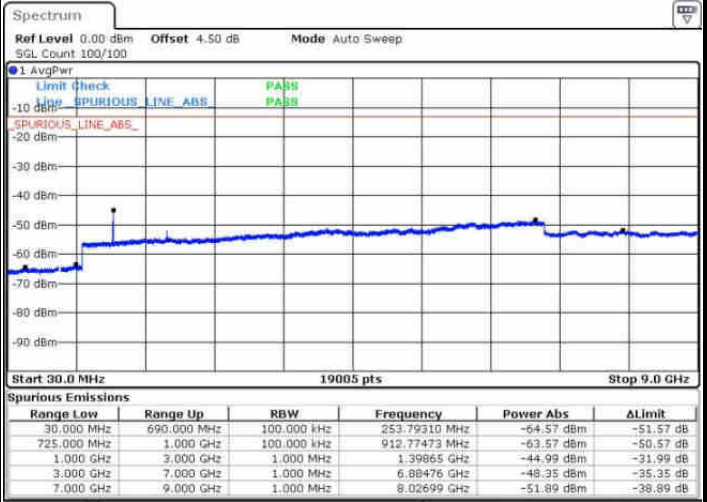

Lowest Channel / 16QAM

Date: 17.AUG.2016 16:17:01

LTE Band 7 / 20MHz

Middle Channel / QPSK

Middle Channel / 16QAM

Date: 17.AUG.2016 16:18:50

Date: 17.AUG.2016 16:17:56

Highest Channel / QPSK

Highest Channel / 16QAM

Date: 17.AUG.2016 16:19:45

Date: 17.AUG.2016 16:20:39

LTE Band 12 / 1.4MHz

Lowest Channel / QPSK

Lowest Channel / 16QAM

Date: 6 AUG 2016 18:43:06

Date: 6 AUG 2016 18:42:11

Middle Channel / QPSK

Middle Channel / 16QAM

Date: 6 AUG 2016 18:44:01

Date: 6 AUG 2016 18:44:56

LTE Band 12 / 1.4MHz

Highest Channel / QPSK

Highest Channel / 16QAM

LTE Band 12 / 3MHz