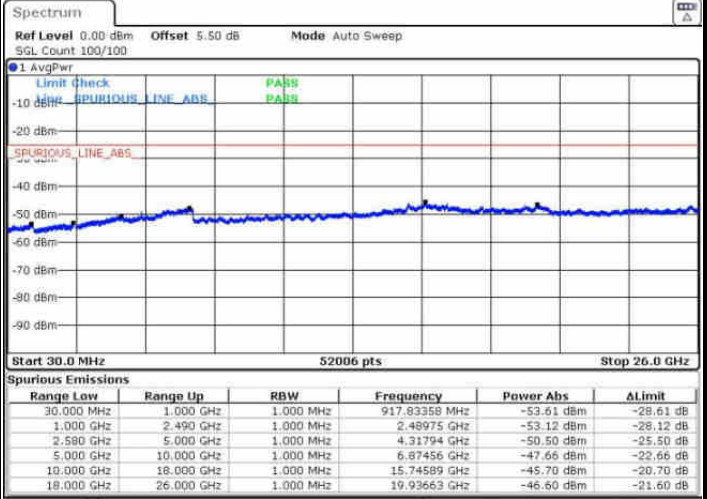

LTE Band7 / 15MHz

Highest Channel / QPSK

Date: 17.AUG.2016 16:03:04

Highest Channel / 16QAM

Date: 17.AUG.2016 16:03:59

LTE Band 7 / 20MHz

Lowest Channel / QPSK

Date: 17.AUG.2016 16:16:06

Lowest Channel / 16QAM

Date: 17.AUG.2016 16:17:01

LTE Band 7 / 20MHz

Middle Channel / QPSK

Middle Channel / 16QAM

Date: 17.AUG.2016 16:18:50

Date: 17.AUG.2016 16:17:56

Highest Channel / QPSK

Highest Channel / 16QAM

Date: 17.AUG.2016 16:19:45

Date: 17.AUG.2016 16:20:39

LTE Band 12 / 1.4MHz

Lowest Channel / QPSK

Lowest Channel / 16QAM

Date: 6 AUG 2016 18:43:06

Date: 6 AUG 2016 18:42:11