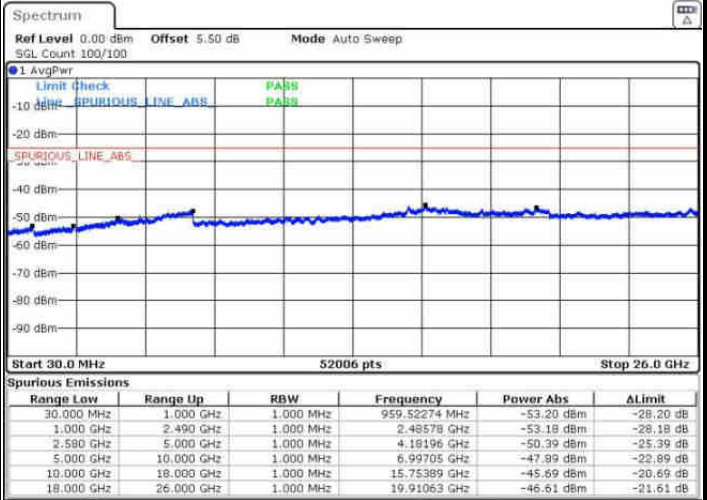

Lowest Channel / QPSK

Lowest Channel / 16QAM

LTE Band 5 / 10MHz

Middle Channel / QPSK

Middle Channel / 16QAM

Date: 6 AUG 2016 17:39:48

Date: 6 AUG 2016 17:40:41

Highest Channel / QPSK

Highest Channel / 16QAM

Date: 6 AUG 2016 17:54:50

Date: 6 AUG 2016 17:56:45

LTE Band 7 / 5MHz

Lowest Channel / QPSK

Lowest Channel / 16QAM

Date: 17.AUG.2016 15:26:04

Date: 17.AUG.2016 15:26:59

Middle Channel / QPSK

Middle Channel / 16QAM

Date: 17.AUG.2016 15:28:48

Date: 17.AUG.2016 15:27:54

LTE Band 7 / 5MHz

Highest Channel / QPSK

Date: 17.AUG.2016 15:29:43

Highest Channel / 16QAM