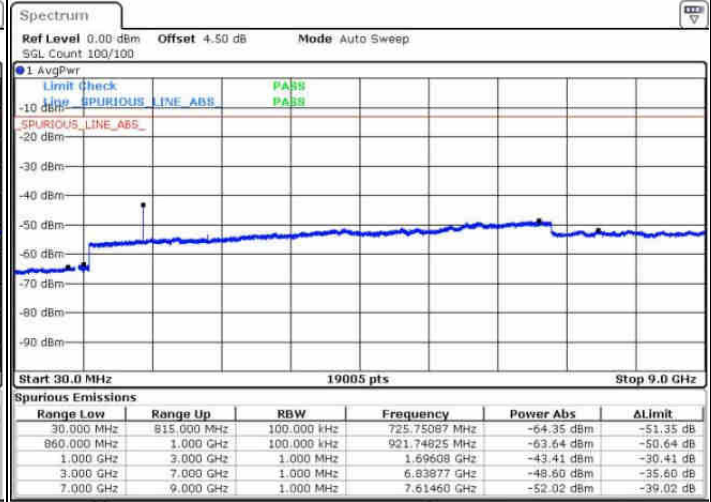

Middle Channel / 16QAM

Date: 6 AUG 2016 14:06:28

Date: 6 AUG 2016 14:07:24

Highest Channel / QPSK

Highest Channel / 16QAM

Date: 6 AUG 2016 14:13:33

Date: 6 AUG 2016 14:14:28

LTE Band 5 / 1.4MHz

Lowest Channel / QPSK

Lowest Channel / 16QAM

Date: 6 AUG 2016 15:58:13

Date: 6 AUG 2016 16:00:08

Middle Channel / QPSK

Middle Channel / 16QAM

Date: 6 AUG 2016 16:01:45

Date: 6 AUG 2016 16:02:40

LTE Band 5 / 1.4MHz

Highest Channel / QPSK

Date: 6 AUG 2016 16:16:48

Highest Channel / 16QAM

Date: 6 AUG 2016 16:17:44

LTE Band 5 / 3MHz

Lowest Channel / QPSK

Date: 6 AUG 2016 16:31:53