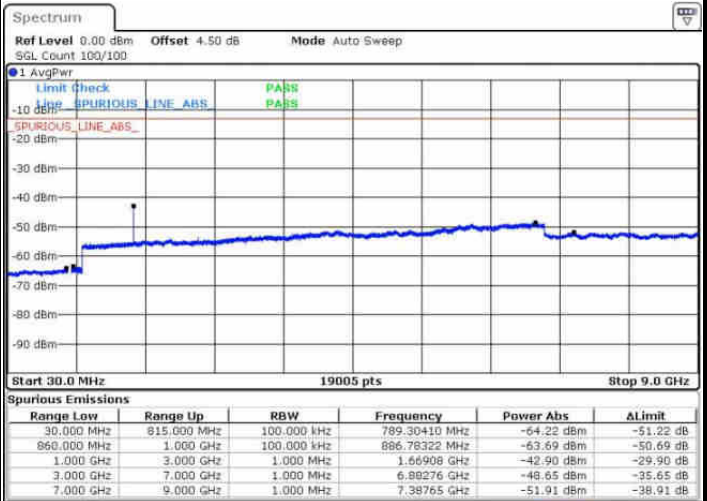

LTE Band 5 / 1.4MHz

Highest Channel / QPSK

Date: 6 AUG 2016 16:16:48

Highest Channel / 16QAM

Date: 6 AUG 2016 16:17:44

LTE Band 5 / 3MHz

Lowest Channel / QPSK

Date: 6 AUG 2016 16:31:53

Lowest Channel / 16QAM

Date: 6 AUG 2016 16:32:48

LTE Band 5 / 3MHz

Middle Channel / QPSK

Middle Channel / 16QAM

Date: 6 AUG 2016 16:34:25

Date: 6 AUG 2016 16:35:20

Highest Channel / QPSK

Highest Channel / 16QAM

Date: 6 AUG 2016 16:49:30

Date: 6 AUG 2016 16:50:25

LTE Band 5 / 5MHz

Lowest Channel / QPSK

Lowest Channel / 16QAM

Date: 6 AUG 2016 17:04:34

Date: 6 AUG 2016 17:05:29

Middle Channel / QPSK

Middle Channel / 16QAM

Date: 6 AUG 2016 17:07:08

Date: 6 AUG 2016 17:08:01

LTE Band 5 / 5MHz

Highest Channel / QPSK

Highest Channel / 16QAM

LTE Band 5 / 10MHz