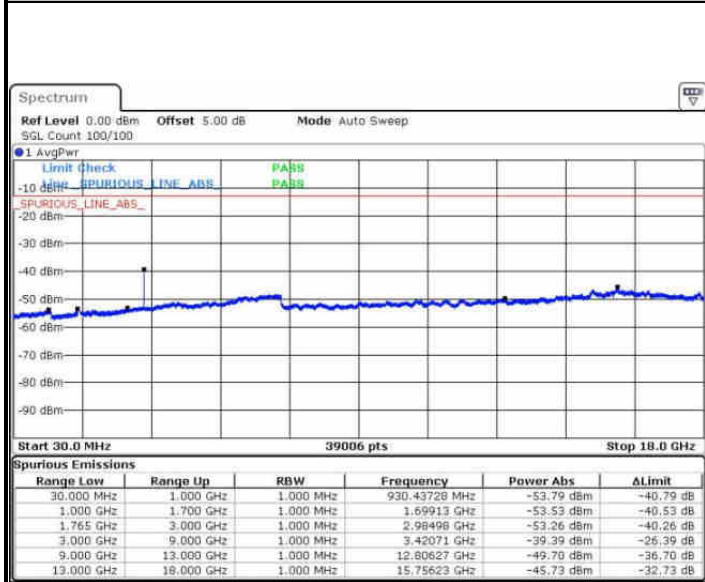

LTE Band 4 / 5MHz

Lowest Channel / QPSK

Date: 6 AUG 2016 13:13:47