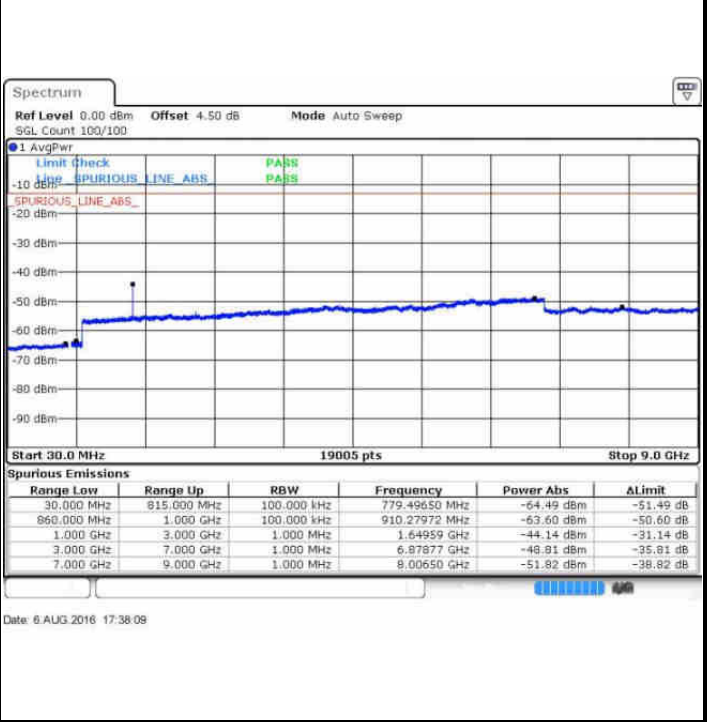

Highest Channel / 16QAM

Date: 6 AUG 2016 16:49:30

Date: 6 AUG 2016 16:50:25

LTE Band 5 / 5MHz

Lowest Channel / QPSK

Lowest Channel / 16QAM

Date: 6 AUG 2016 17:04:34

Date: 6 AUG 2016 17:05:29

Middle Channel / QPSK

Middle Channel / 16QAM

Date: 6 AUG 2016 17:07:08

Date: 6 AUG 2016 17:08:01

LTE Band 5 / 5MHz

Highest Channel / QPSK

Highest Channel / 16QAM

LTE Band 5 / 10MHz

Lowest Channel / QPSK

Lowest Channel / 16QAM

LTE Band 5 / 10MHz

Middle Channel / QPSK

Middle Channel / 16QAM

Date: 6 AUG 2016 17:39:48

Date: 6 AUG 2016 17:40:41

Highest Channel / QPSK