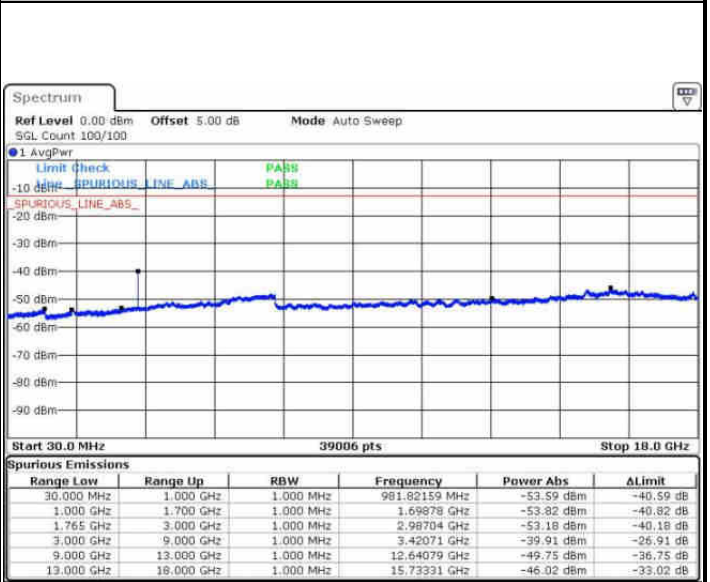

Lowest Channel / 16QAM

Date: 6 AUG 2016 13:14:43