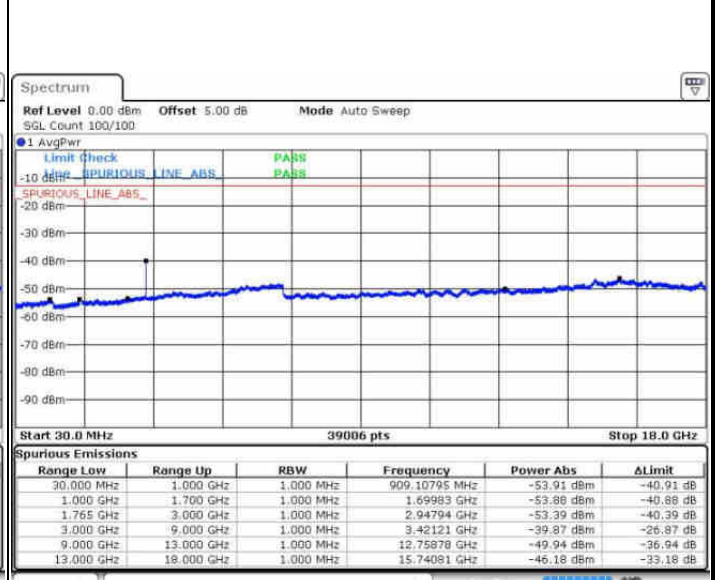

LTE Band 4 / 5MHz

Highest Channel / QPSK

Date: 6 AUG 2016 13:23:25

Highest Channel / 16QAM

Date: 6 AUG 2016 13:24:20

LTE Band 4 / 10MHz

Lowest Channel / QPSK

Date: 6 AUG 2016 13:30:30

Lowest Channel / 16QAM

Date: 6 AUG 2016 13:31:25

LTE Band 4 / 10MHz

Middle Channel / QPSK

Middle Channel / 16QAM

Date: 6 AUG 2016 13:33:03

Date: 6 AUG 2016 13:33:58

Highest Channel / QPSK