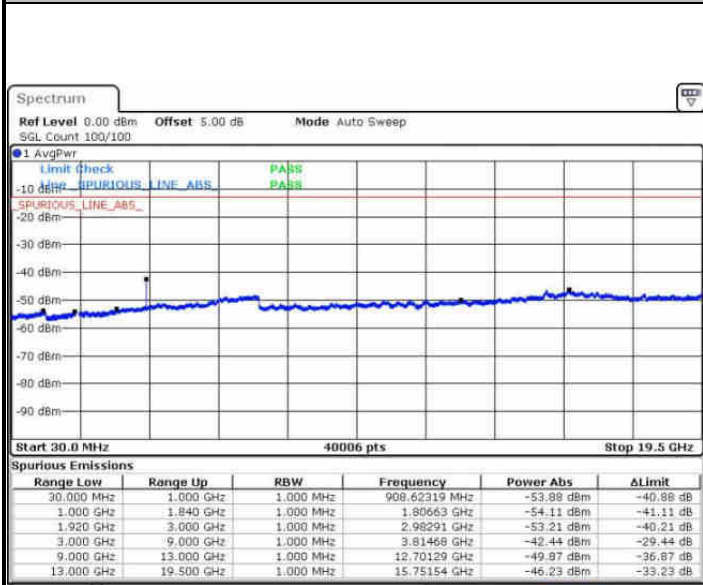

LTE Band 2 / 1.4MHz

Highest Channel / QPSK

Date: 6 AUG 2016 10:25:23

Highest Channel / 16QAM

Date: 6 AUG 2016 10:26:18

LTE Band 2 / 3MHz

Lowest Channel / QPSK

Date: 6 AUG 2016 10:32:27

Lowest Channel / 16QAM

Date: 6 AUG 2016 10:33:23

LTE Band 2 / 3MHz

Middle Channel / QPSK

Date: 6 AUG 2016 10:35:00

Middle Channel / 16QAM

Date: 6 AUG 2016 10:35:56

Highest Channel / QPSK

Date: 6 AUG 2016 10:42:05

Highest Channel / 16QAM

Date: 6 AUG 2016 10:43:01

LTE Band 2 / 5MHz

Lowest Channel / QPSK

Date: 6 AUG 2016 10:49:10

Lowest Channel / 16QAM

Date: 6 AUG 2016 10:50:05