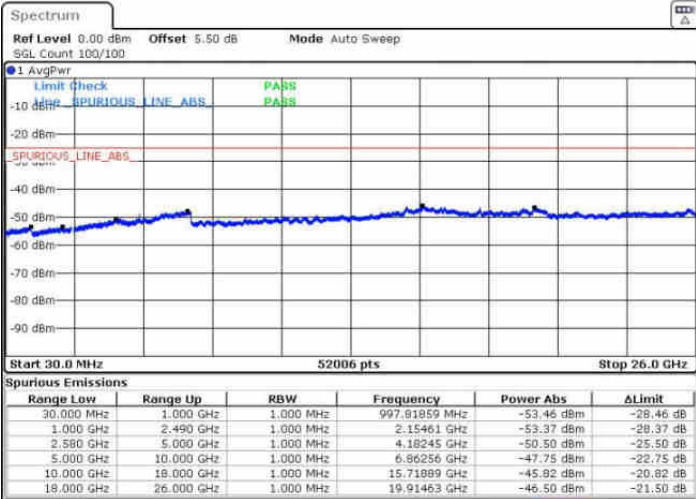

Lowest Channel / QPSK

Lowest Channel / 16QAM

LTE Band 5 / 10MHz

Middle Channel / QPSK

Middle Channel / 16QAM

Date: 6 AUG 2016 17:39:48

Date: 6 AUG 2016 17:40:41

Highest Channel / QPSK

Highest Channel / 16QAM

Date: 6 AUG 2016 17:54:50

Date: 6 AUG 2016 17:56:45

LTE Band 7 / 5MHz

Lowest Channel / QPSK

Lowest Channel / 16QAM

Date: 17.AUG.2016 15:26:04

Date: 17.AUG.2016 15:26:59

Middle Channel / QPSK

Middle Channel / 16QAM

Date: 17.AUG.2016 15:28:48

Date: 17.AUG.2016 15:27:54

LTE Band 7 / 5MHz

Highest Channel / QPSK

Date: 17.AUG.2016 15:29:43

Highest Channel / 16QAM