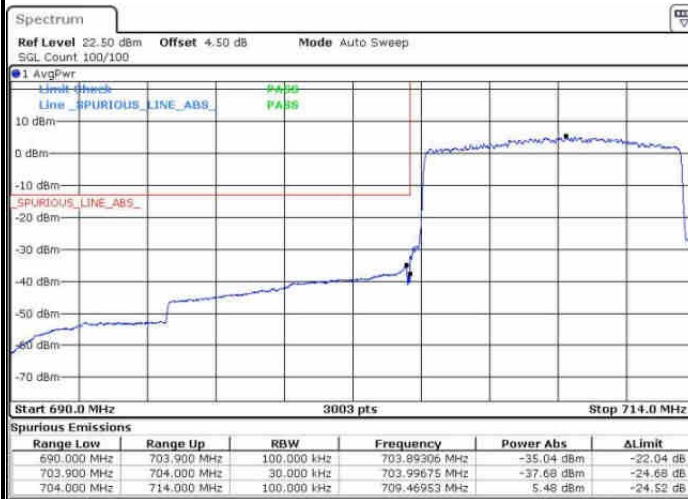

Lowest Band Edge / Full RB

Date: 7 AUG 2016 01:02:13

Highest Band Edge / Full RB

Date: 7 AUG 2016 01:11:49

LTE Band 17 / 5MHz / 16QAM

Lowest Band Edge / 1 RB

Date: 7 AUG 2016 01:01:05

Highest Band Edge / 1 RB

Date: 7 AUG 2016 01:10:41

Lowest Band Edge / Full RB

Date: 7 AUG 2016 01:03:21

Highest Band Edge / Full RB

Date: 7 AUG 2016 01:12:57

LTE Band 17 / 10MHz / QPSK

Lowest Band Edge / 1 RB

Date: 7 AUG 2016 01:16:37

Highest Band Edge / 1 RB

Date: 7 AUG 2016 01:26:15

Lowest Band Edge / Full RB

Date: 7 AUG 2016 01:18:53

Highest Band Edge / Full RB

Date: 7 AUG 2016 01:28:31

LTE Band 17 / 10MHz / 16QAM

Lowest Band Edge / 1 RB