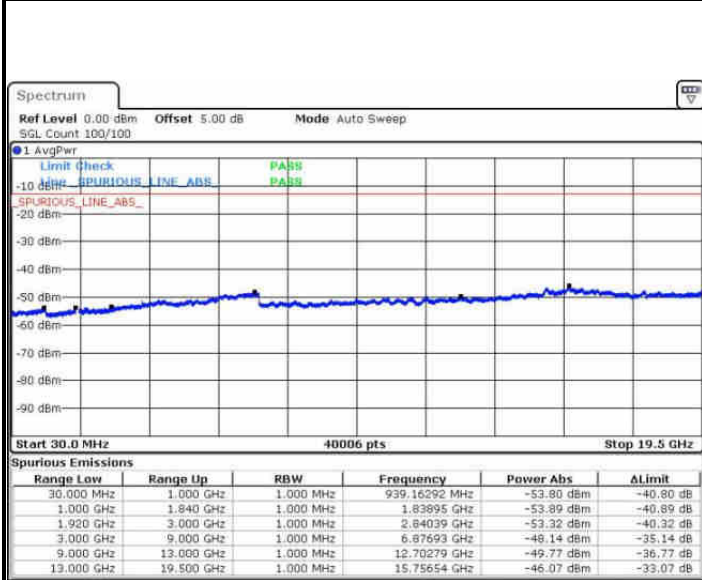

Lowest Channel / 16QAM

Date: 6 AUG 2016 10:33:23

LTE Band 2 / 3MHz

Middle Channel / QPSK

Date: 6 AUG 2016 10:35:00

Middle Channel / 16QAM

Date: 6 AUG 2016 10:35:56

Highest Channel / QPSK

Date: 6 AUG 2016 10:42:05

Highest Channel / 16QAM

Date: 6 AUG 2016 10:43:01

LTE Band 2 / 5MHz

Lowest Channel / QPSK

Date: 6 AUG 2016 10:49:10

Lowest Channel / 16QAM

Date: 6 AUG 2016 10:50:05

Middle Channel / QPSK

Date: 6 AUG 2016 10:51:43

Middle Channel / 16QAM

Date: 6 AUG 2016 10:52:39

LTE Band 2 / 5MHz

Highest Channel / QPSK

Date: 6 AUG 2016 10:58:48

Highest Channel / 16QAM