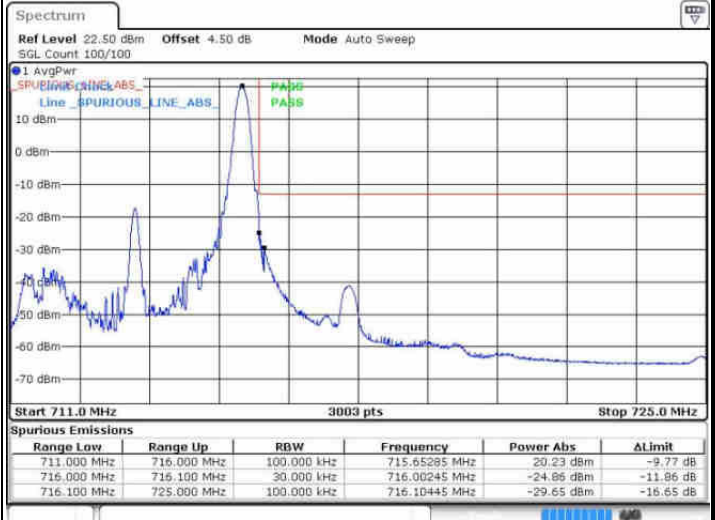

LTE Band 12 / 5MHz / 16QAM

Lowest Band Edge / 1RB

Date: 8 AUG 2016 19:26:10

Highest Band Edge / 1 RB

Date: 8 AUG 2016 19:29:45

Lowest Band Edge / Full RB

Date: 8 AUG 2016 19:26:57

Highest Band Edge / Full RB

Date: 8 AUG 2016 19:29:06

LTE Band 12 / 10MHz / QPSK

Lowest Band Edge / 1 RB

Date: 8 AUG 2016 19:38:21

Highest Band Edge / 1 RB

Date: 8 AUG 2016 19:41:52

Lowest Band Edge / Full RB

Date: 8 AUG 2016 19:38:58