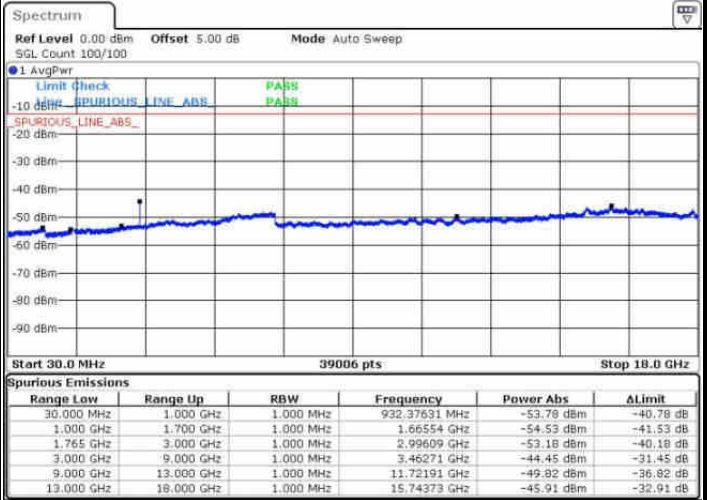

Middle Channel / QPSK

Middle Channel / 16QAM

Date: 6 AUG 2016 12:42:54

Date: 6 AUG 2016 12:43:48

LTE Band 4 / 1.4MHz

Highest Channel / QPSK

Date: 6 AUG 2016 12:49:58

Highest Channel / 16QAM

Date: 6 AUG 2016 12:50:54

LTE Band 4 / 3MHz

Lowest Channel / QPSK

Date: 6 AUG 2016 12:57:04

Lowest Channel / 16QAM

Date: 6 AUG 2016 12:57:58

LTE Band 4 / 3MHz

Middle Channel / QPSK

Middle Channel / 16QAM

Date: 6 AUG 2016 12:58:37

Date: 6 AUG 2016 13:00:32

Highest Channel / QPSK

Highest Channel / 16QAM

Date: 6 AUG 2016 13:06:42

Date: 6 AUG 2016 13:07:37

LTE Band 4 / 5MHz