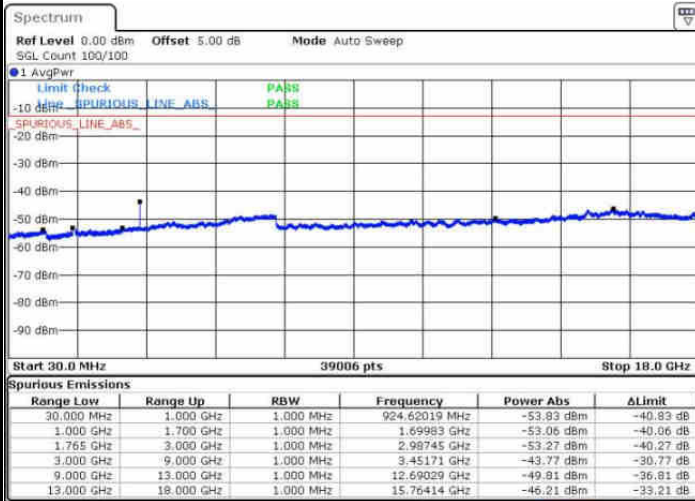

Lowest Channel / 16QAM

Date: 6 AUG 2016 13:31:25

LTE Band 4 / 10MHz

Middle Channel / QPSK

Middle Channel / 16QAM

Date: 6 AUG 2016 13:33:03

Date: 6 AUG 2016 13:33:58

Highest Channel / QPSK

Highest Channel / 16QAM

Date: 6 AUG 2016 13:40:08

Date: 6 AUG 2016 13:41:03

LTE Band 4 / 15MHz

Lowest Channel / QPSK

Date: 6 AUG 2016 13:47:12

Lowest Channel / 16QAM

Date: 6 AUG 2016 13:48:08

Middle Channel / QPSK

Date: 6 AUG 2016 13:49:45

Middle Channel / 16QAM

Date: 6 AUG 2016 13:50:41

LTE Band 4 / 15MHz

Highest Channel / QPSK

Highest Channel / 16QAM

Date: 6 AUG 2016 13:56:50