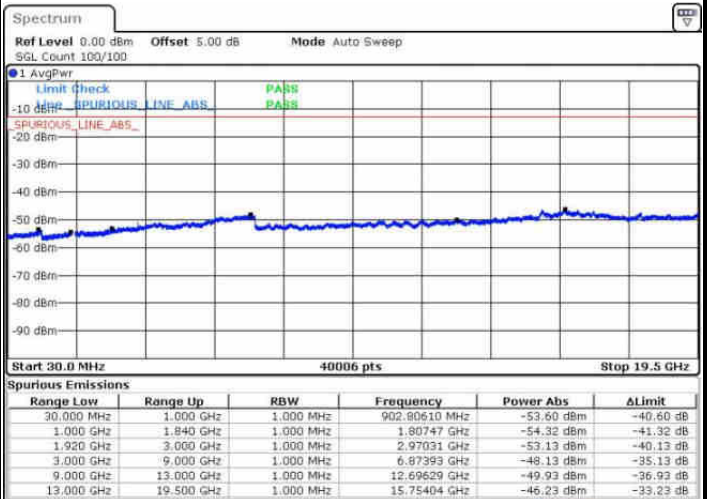

LTE Band 2 / 1.4MHz

Highest Channel / QPSK

Date: 6 AUG 2016 10:25:23

Highest Channel / 16QAM

Date: 6 AUG 2016 10:26:18

LTE Band 2 / 3MHz

Lowest Channel / QPSK

Date: 6 AUG 2016 10:32:27

Lowest Channel / 16QAM

Date: 6 AUG 2016 10:33:23

LTE Band 2 / 3MHz

Middle Channel / QPSK

Date: 6 AUG 2016 10:35:00

Middle Channel / 16QAM

Date: 6 AUG 2016 10:35:56

Highest Channel / QPSK