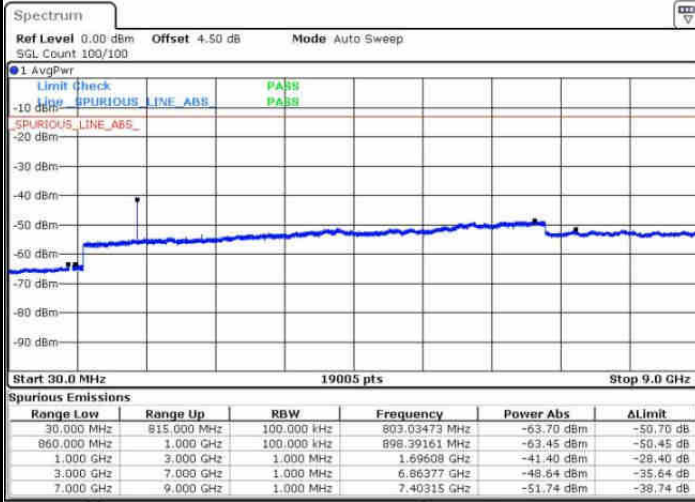

Middle Channel / 16QAM

Date: 6 AUG 2016 14:06:28

Date: 6 AUG 2016 14:07:24

Highest Channel / QPSK

Highest Channel / 16QAM

Date: 6 AUG 2016 14:13:33

Date: 6 AUG 2016 14:14:28

LTE Band 5 / 1.4MHz

Lowest Channel / QPSK

Lowest Channel / 16QAM

Date: 6 AUG 2016 15:58:13

Date: 6 AUG 2016 16:00:08

Middle Channel / QPSK

Middle Channel / 16QAM

Date: 6 AUG 2016 16:01:45

Date: 6 AUG 2016 16:02:40

LTE Band 5 / 1.4MHz

Highest Channel / QPSK

Date: 6 AUG 2016 16:16:48

Highest Channel / 16QAM

Date: 6 AUG 2016 16:17:44

LTE Band 5 / 3MHz

Lowest Channel / QPSK

Date: 6 AUG 2016 16:31:53