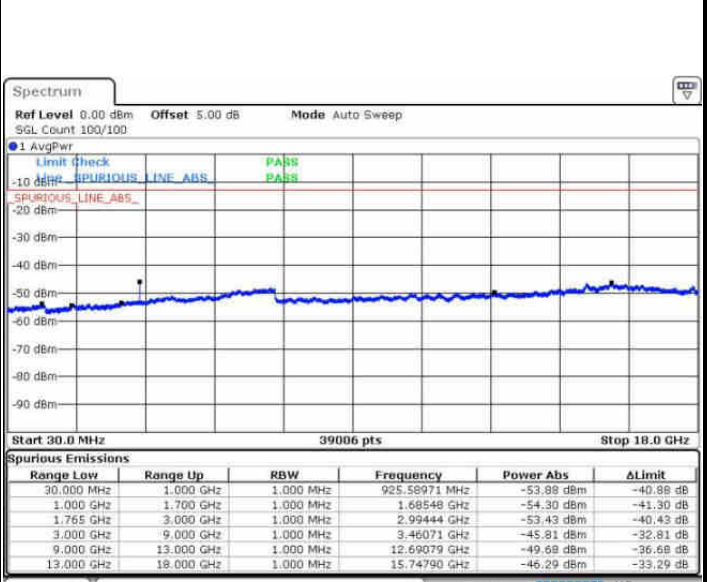

Middle Channel / 16QAM

Date: 6 AUG 2016 12:58:37

Date: 6 AUG 2016 13:00:32

Highest Channel / QPSK

Highest Channel / 16QAM

Date: 6 AUG 2016 13:06:42

Date: 6 AUG 2016 13:07:37

LTE Band 4 / 5MHz

Lowest Channel / QPSK

Date: 6 AUG 2016 13:13:47

Lowest Channel / 16QAM

Date: 6 AUG 2016 13:14:43

Middle Channel / QPSK

Date: 6 AUG 2016 13:16:20

Middle Channel / 16QAM

Date: 6 AUG 2016 13:17:16

LTE Band 4 / 5MHz

Highest Channel / QPSK

Date: 6 AUG 2016 13:23:25

Highest Channel / 16QAM

Date: 6 AUG 2016 13:24:20

LTE Band 4 / 10MHz

Lowest Channel / QPSK

Date: 6 AUG 2016 13:30:30