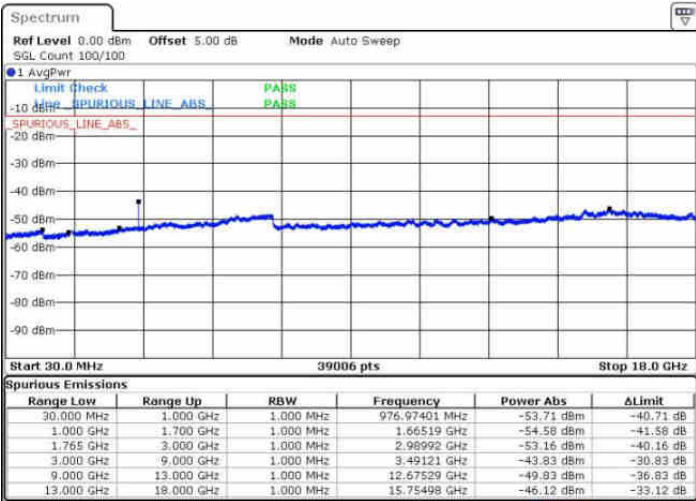

LTE Band 4 / 5MHz

Highest Channel / QPSK

Date: 6 AUG 2016 13:23:25

Highest Channel / 16QAM

Date: 6 AUG 2016 13:24:20

LTE Band 4 / 10MHz

Lowest Channel / QPSK

Date: 6 AUG 2016 13:30:30

Lowest Channel / 16QAM

Date: 6 AUG 2016 13:31:25

LTE Band 4 / 10MHz

Middle Channel / QPSK

Middle Channel / 16QAM

Date: 6 AUG 2016 13:33:03

Date: 6 AUG 2016 13:33:58

Highest Channel / QPSK

Highest Channel / 16QAM

Date: 6 AUG 2016 13:40:08

Date: 6 AUG 2016 13:41:03

LTE Band 4 / 15MHz

Lowest Channel / QPSK

Date: 6 AUG 2016 13:47:12

Lowest Channel / 16QAM

Date: 6 AUG 2016 13:48:08