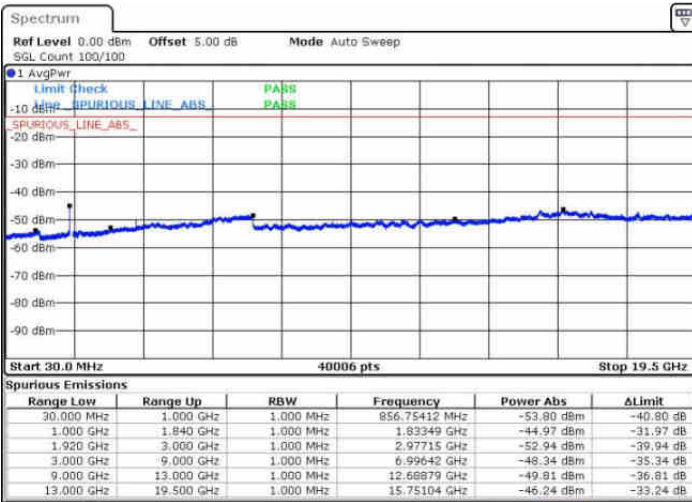

LTE Band 2 / 15MHz

Highest Channel / QPSK

Highest Channel / 16QAM

Date: 6 AUG 2016 11:32:14

Date: 6 AUG 2016 11:33:10

LTE Band 2 / 20MHz

Lowest Channel / QPSK

Lowest Channel / 16QAM

Date: 6 AUG 2016 11:38:18

Date: 6 AUG 2016 11:40:14

LTE Band 2 / 20MHz

Middle Channel / QPSK

Middle Channel / 16QAM

Date: 6 AUG 2016 11:41:52

Date: 6 AUG 2016 11:42:47

Highest Channel / QPSK