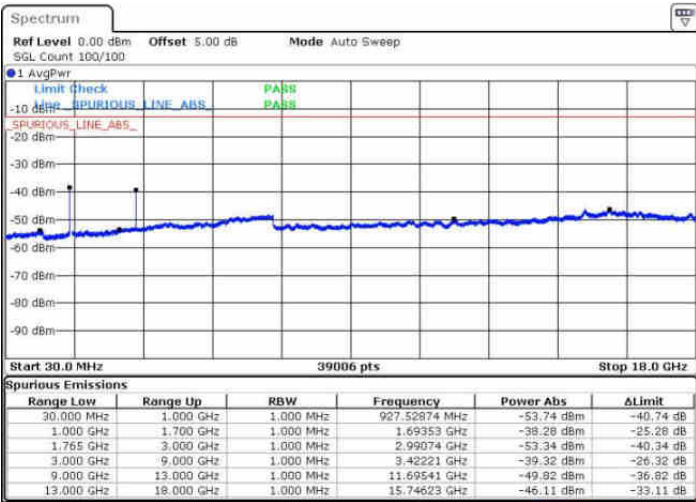

Highest Channel / 16QAM

Date: 6 AUG 2016 13:40:08

Date: 6 AUG 2016 13:41:03

LTE Band 4 / 15MHz

Lowest Channel / QPSK

Date: 6 AUG 2016 13:47:12

Lowest Channel / 16QAM

Date: 6 AUG 2016 13:48:08

Middle Channel / QPSK

Date: 6 AUG 2016 13:49:45

Middle Channel / 16QAM

Date: 6 AUG 2016 13:50:41

LTE Band 4 / 15MHz

Highest Channel / QPSK

Highest Channel / 16QAM

Date: 6 AUG 2016 13:56:50

Date: 6 AUG 2016 13:57:45

LTE Band 4 / 20MHz

Lowest Channel / QPSK

Lowest Channel / 16QAM

Date: 6 AUG 2016 14:03:55

Date: 6 AUG 2016 14:04:51

LTE Band 4 / 20MHz

Middle Channel / QPSK

Middle Channel / 16QAM

Date: 6 AUG 2016 14:06:28

Date: 6 AUG 2016 14:07:24

Highest Channel / QPSK

Highest Channel / 16QAM

Date: 6 AUG 2016 14:13:33

Date: 6 AUG 2016 14:14:28

LTE Band 5 / 1.4MHz