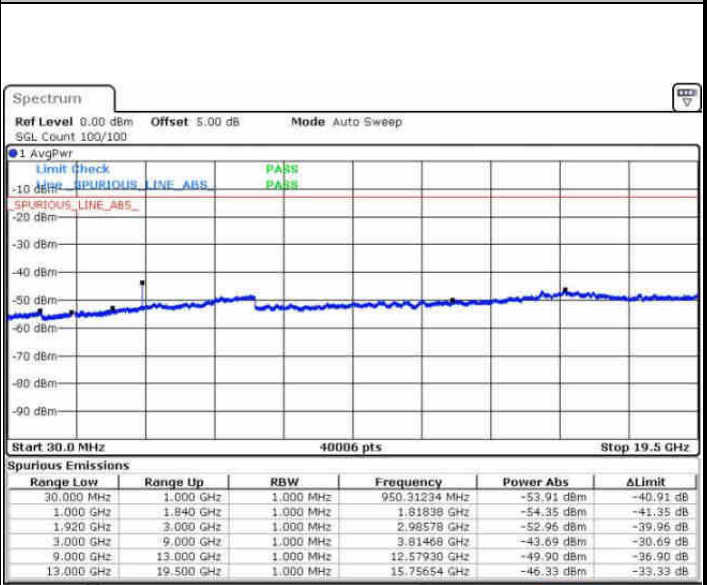

LTE Band 2 / 1.4MHz

Highest Channel / QPSK

Date: 6 AUG 2016 10:25:23

Highest Channel / 16QAM

Date: 6 AUG 2016 10:26:18

LTE Band 2 / 3MHz

Lowest Channel / QPSK

Date: 6 AUG 2016 10:32:27

Lowest Channel / 16QAM

Date: 6 AUG 2016 10:33:23

LTE Band 2 / 3MHz

Middle Channel / QPSK

Date: 6 AUG 2016 10:35:00

Middle Channel / 16QAM

Date: 6 AUG 2016 10:35:56

Highest Channel / QPSK

Date: 6 AUG 2016 10:42:05

Highest Channel / 16QAM

Date: 6 AUG 2016 10:43:01

LTE Band 2 / 5MHz

Lowest Channel / QPSK

Date: 6 AUG 2016 10:49:10

Lowest Channel / 16QAM

Date: 6 AUG 2016 10:50:05