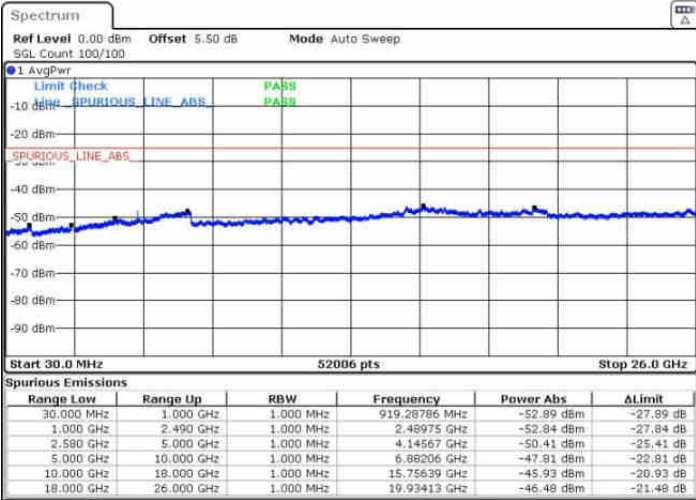

Lowest Channel / QPSK

Lowest Channel / 16QAM

LTE Band 5 / 10MHz

Middle Channel / QPSK

Middle Channel / 16QAM

Date: 6 AUG 2016 17:39:48

Date: 6 AUG 2016 17:40:41

Highest Channel / QPSK

Highest Channel / 16QAM

Date: 6 AUG 2016 17:54:50

Date: 6 AUG 2016 17:56:45

LTE Band 7 / 5MHz

Lowest Channel / QPSK

Lowest Channel / 16QAM

Date: 17.AUG.2016 15:26:04

Date: 17.AUG.2016 15:26:59

Middle Channel / QPSK

Middle Channel / 16QAM

Date: 17.AUG.2016 15:28:48

Date: 17.AUG.2016 15:27:54

LTE Band 7 / 5MHz

Highest Channel / QPSK

Date: 17.AUG.2016 15:29:43

Highest Channel / 16QAM