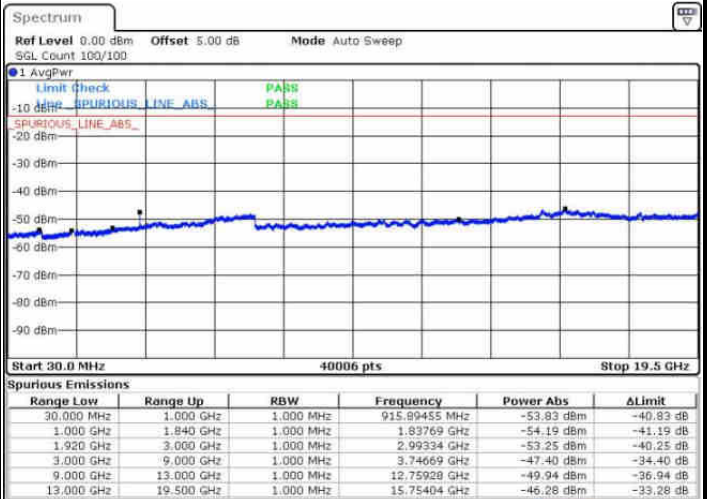

Middle Channel / 16QAM

Date: 6 AUG 2016 11:08:26

Date: 6 AUG 2016 11:09:22

Highest Channel / QPSK

Highest Channel / 16QAM

Date: 6 AUG 2016 11:15:31

Date: 6 AUG 2016 11:16:27

LTE Band 2 / 15MHz

Lowest Channel / QPSK

Lowest Channel / 16QAM

Date: 6 AUG 2016 11:22:36

Date: 6 AUG 2016 11:23:32

Middle Channel / QPSK

Middle Channel / 16QAM

Date: 6 AUG 2016 11:25:08

Date: 6 AUG 2016 11:26:04

LTE Band 2 / 15MHz

Highest Channel / QPSK

Highest Channel / 16QAM

Date: 6 AUG 2016 11:32:14

Date: 6 AUG 2016 11:33:10

LTE Band 2 / 20MHz

Lowest Channel / QPSK

Lowest Channel / 16QAM