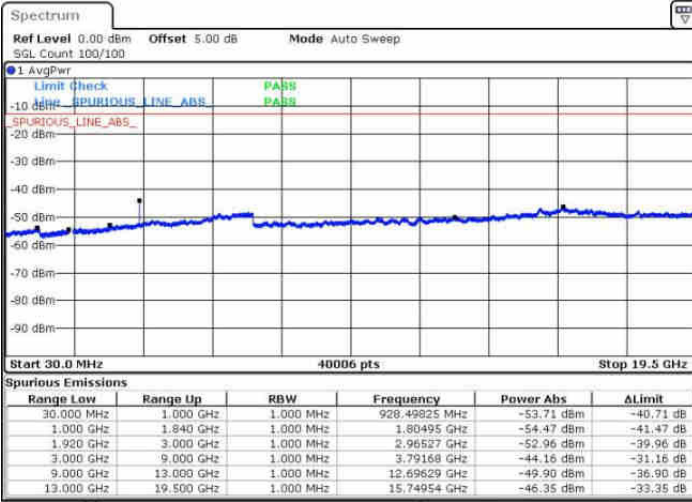

Lowest Channel / QPSK

Lowest Channel / 16QAM

Date: 6 AUG 2016 11:22:36

Date: 6 AUG 2016 11:23:32

Middle Channel / QPSK

Middle Channel / 16QAM

Date: 6 AUG 2016 11:25:08

Date: 6 AUG 2016 11:26:04

LTE Band 2 / 15MHz

Highest Channel / QPSK

Highest Channel / 16QAM

Date: 6 AUG 2016 11:32:14

Date: 6 AUG 2016 11:33:10

LTE Band 2 / 20MHz

Lowest Channel / QPSK

Lowest Channel / 16QAM