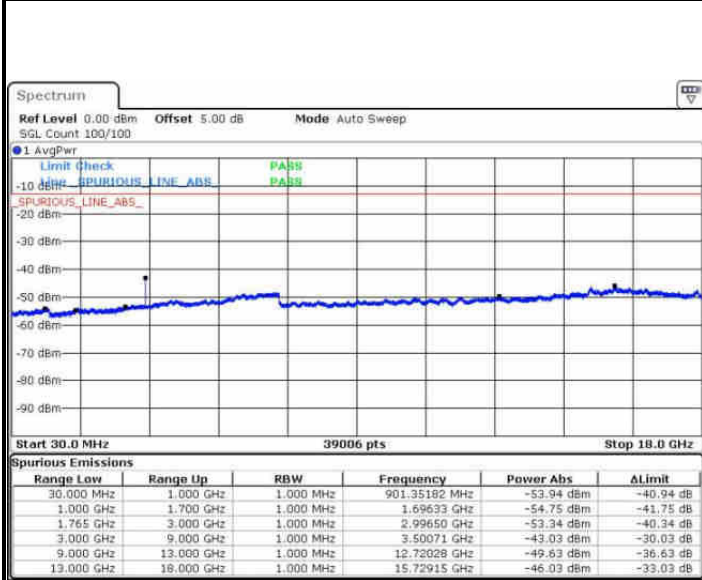

Middle Channel / 16QAM

Date: 6 AUG 2016 12:58:37

Date: 6 AUG 2016 13:00:32

Highest Channel / QPSK

Highest Channel / 16QAM

Date: 6 AUG 2016 13:06:42

Date: 6 AUG 2016 13:07:37

LTE Band 4 / 5MHz

Lowest Channel / QPSK

Date: 6 AUG 2016 13:13:47

Lowest Channel / 16QAM

Date: 6 AUG 2016 13:14:43

Middle Channel / QPSK

Date: 6 AUG 2016 13:16:20

Middle Channel / 16QAM

Date: 6 AUG 2016 13:17:16

LTE Band 4 / 5MHz

Highest Channel / QPSK

Date: 6 AUG 2016 13:23:25

Highest Channel / 16QAM

Date: 6 AUG 2016 13:24:20

LTE Band 4 / 10MHz

Lowest Channel / QPSK

Date: 6 AUG 2016 13:30:30