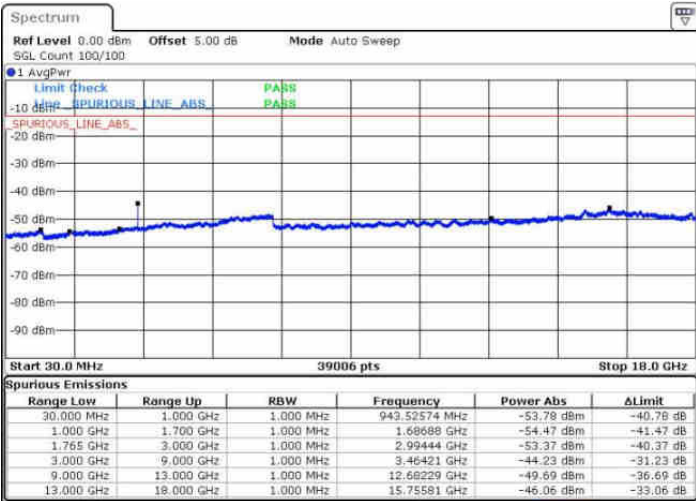

Date: 6 AUG 2016 11:38:18

Date: 6 AUG 2016 11:40:14

LTE Band 2 / 20MHz

Middle Channel / QPSK

Middle Channel / 16QAM

Date: 6 AUG 2016 11:41:52

Date: 6 AUG 2016 11:42:47

Highest Channel / QPSK

Highest Channel / 16QAM

Date: 6 AUG 2016 11:48:57

Date: 6 AUG 2016 11:48:52

LTE Band 4 / 1.4MHz

Lowest Channel / QPSK

Lowest Channel / 16QAM

Date: 6 AUG 2016 12:40:21

Date: 6 AUG 2016 12:41:16

Middle Channel / QPSK

Middle Channel / 16QAM

Date: 6 AUG 2016 12:42:54

Date: 6 AUG 2016 12:43:48

LTE Band 4 / 1.4MHz

Highest Channel / QPSK

Date: 6 AUG 2016 12:49:58

Highest Channel / 16QAM