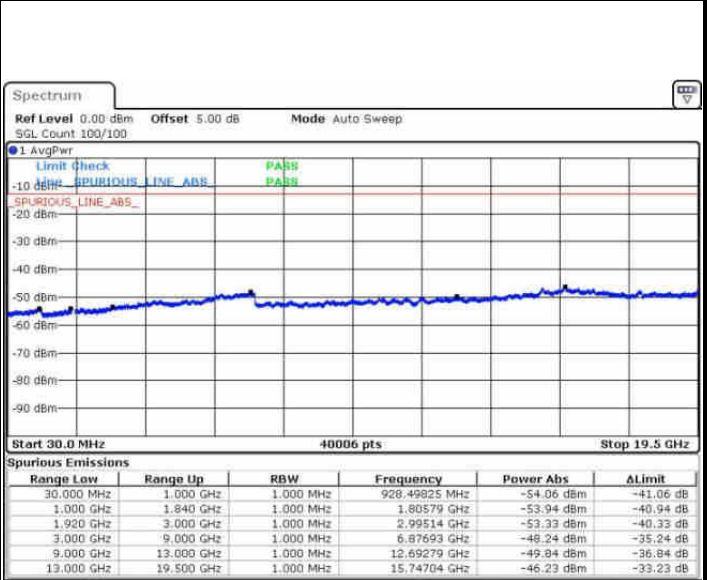

Lowest Channel / 16QAM

Date: 6 AUG 2016 10:33:23

LTE Band 2 / 3MHz

Middle Channel / QPSK

Date: 6 AUG 2016 10:35:00

Middle Channel / 16QAM

Date: 6 AUG 2016 10:35:56

Highest Channel / QPSK

Date: 6 AUG 2016 10:42:05

Highest Channel / 16QAM

Date: 6 AUG 2016 10:43:01

LTE Band 2 / 5MHz

Lowest Channel / QPSK

Date: 6 AUG 2016 10:49:10

Lowest Channel / 16QAM

Date: 6 AUG 2016 10:50:05

Middle Channel / QPSK

Date: 6 AUG 2016 10:51:43

Middle Channel / 16QAM

Date: 6 AUG 2016 10:52:39

LTE Band 2 / 5MHz

Highest Channel / QPSK

Date: 6 AUG 2016 10:58:48

Highest Channel / 16QAM