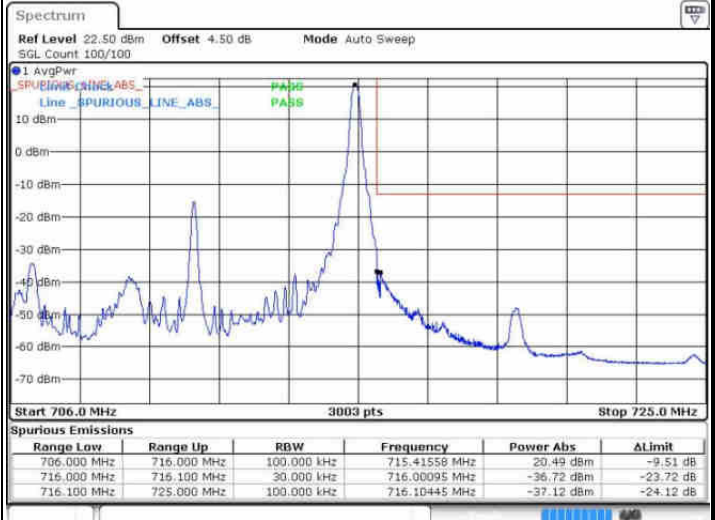

Date: 8 AUG 2016 19:29:06

LTE Band 12 / 10MHz / QPSK

Lowest Band Edge / 1 RB

Date: 8 AUG 2016 19:38:21

Highest Band Edge / 1 RB

Date: 8 AUG 2016 19:41:52

Lowest Band Edge / Full RB

Date: 8 AUG 2016 19:38:58

Highest Band Edge / Full RB

Date: 8 AUG 2016 19:40:54

LTE Band 12 / 10MHz / 16QAM

Lowest Band Edge / 1 RB

Date: 8 AUG 2016 19:37:42

Highest Band Edge / 1 RB

Date: 8 AUG 2016 19:42:34

Lowest Band Edge / Full RB

Date: 8 AUG 2016 19:38:34

Highest Band Edge / Full RB

Date: 8 AUG 2016 19:40:18

LTE Band 17 / 5MHz / QPSK

Lowest Band Edge / 1 RB

Date: 7 AUG 2016 00:59:57

Highest Band Edge / 1 RB

Date: 7 AUG 2016 01:09:33