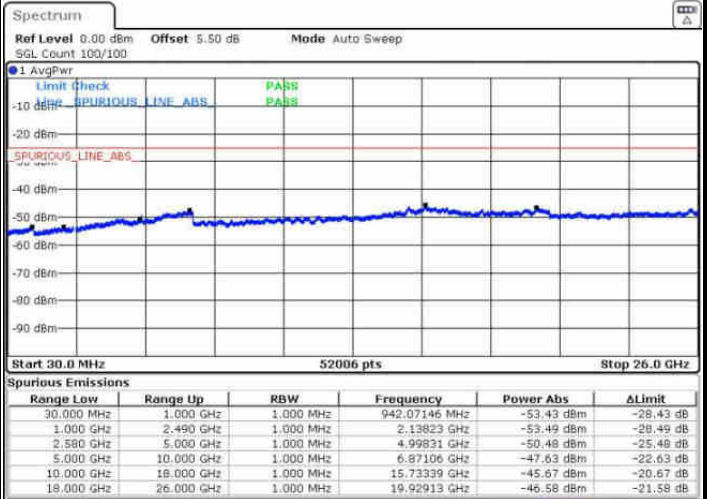

Middle Channel / 16QAM

Date: 17.AUG.2016 15:45:29

Date: 17.AUG.2016 15:44:34

Highest Channel / QPSK

Highest Channel / 16QAM

Date: 17.AUG.2016 15:46:24

Date: 17.AUG.2016 15:47:18

LTE Band 7 / 15MHz

Lowest Channel / QPSK

Lowest Channel / 16QAM

Date: 17.AUG.2016 15:59:26

Date: 17.AUG.2016 16:00:21

Middle Channel / QPSK

Middle Channel / 16QAM

Date: 17.AUG.2016 16:02:10

Date: 17.AUG.2016 16:01:15

LTE Band7 / 15MHz

Highest Channel / QPSK

Date: 17.AUG.2016 16:03:04

Highest Channel / 16QAM

Date: 17.AUG.2016 16:03:59

LTE Band 7 / 20MHz

Lowest Channel / QPSK

Date: 17.AUG.2016 16:16:06