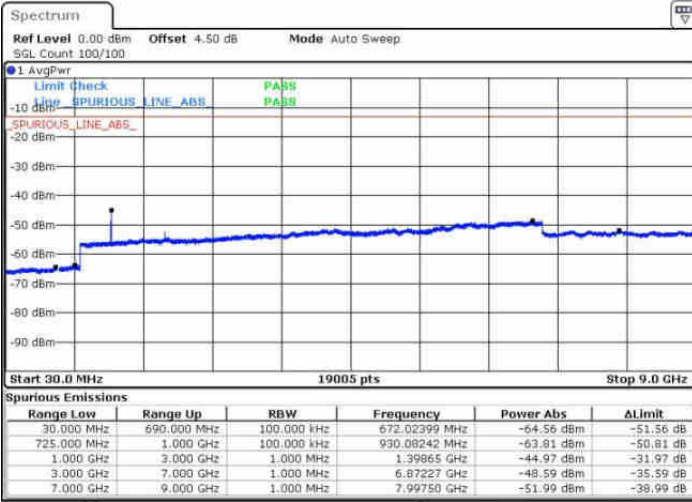

Lowest Channel / 16QAM

Date: 17.AUG.2016 16:17:01

LTE Band 7 / 20MHz

Middle Channel / QPSK

Middle Channel / 16QAM

Date: 17.AUG.2016 16:18:50

Date: 17.AUG.2016 16:17:56

Highest Channel / QPSK

Highest Channel / 16QAM

Date: 17.AUG.2016 16:19:45

Date: 17.AUG.2016 16:20:39

LTE Band 12 / 1.4MHz

Lowest Channel / QPSK

Lowest Channel / 16QAM

Date: 6 AUG 2016 18:43:06

Date: 6 AUG 2016 18:42:11

Middle Channel / QPSK

Middle Channel / 16QAM

Date: 6 AUG 2016 18:44:01

Date: 6 AUG 2016 18:44:56

LTE Band 12 / 1.4MHz

Highest Channel / QPSK

Highest Channel / 16QAM

LTE Band 12 / 3MHz