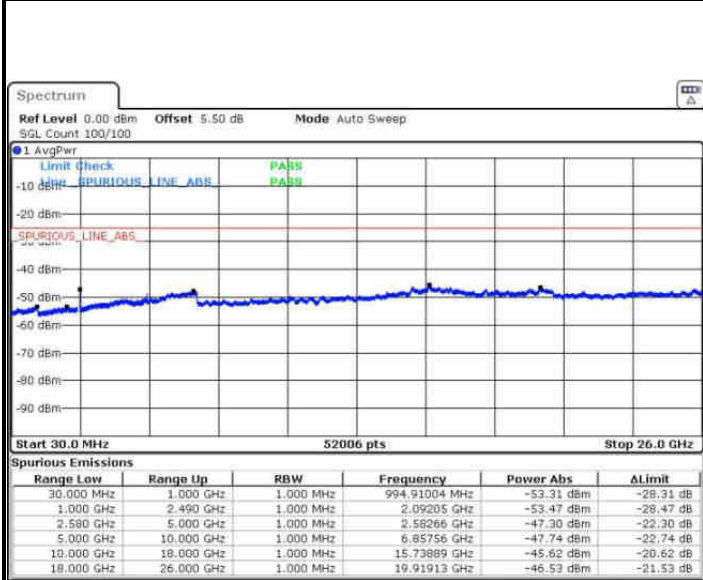

Middle Channel / 16QAM

Date: 17.AUG.2016 15:45:29

Date: 17.AUG.2016 15:44:34

Highest Channel / QPSK

Highest Channel / 16QAM

Date: 17.AUG.2016 15:46:24

Date: 17.AUG.2016 15:47:18

LTE Band 7 / 15MHz

Lowest Channel / QPSK

Lowest Channel / 16QAM

Date: 17.AUG.2016 15:59:26

Date: 17.AUG.2016 16:00:21

Middle Channel / QPSK

Middle Channel / 16QAM

Date: 17.AUG.2016 16:02:10

Date: 17.AUG.2016 16:01:15

LTE Band7 / 15MHz

Highest Channel / QPSK

Date: 17.AUG.2016 16:03:04

Highest Channel / 16QAM

Date: 17.AUG.2016 16:03:59

LTE Band 7 / 20MHz

Lowest Channel / QPSK

Date: 17.AUG.2016 16:16:06