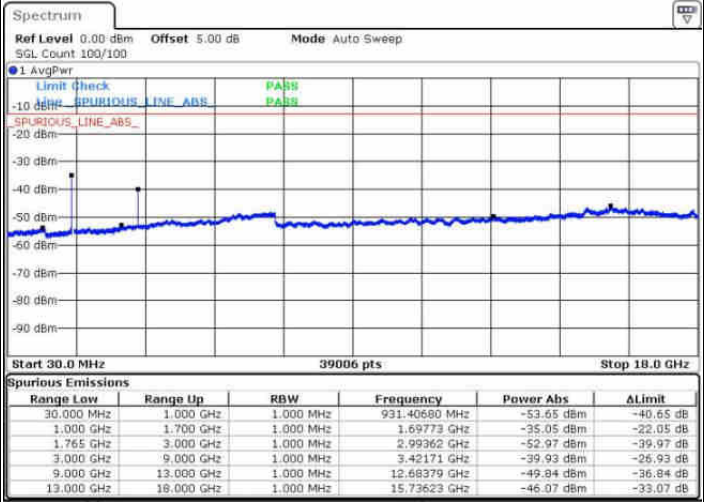

Lowest Channel / 16QAM

Date: 6 AUG 2016 13:31:25

LTE Band 4 / 10MHz

Middle Channel / QPSK

Middle Channel / 16QAM

Date: 6 AUG 2016 13:33:03

Date: 6 AUG 2016 13:33:58

Highest Channel / QPSK

Highest Channel / 16QAM

Date: 6 AUG 2016 13:40:08

Date: 6 AUG 2016 13:41:03

LTE Band 4 / 15MHz

Lowest Channel / QPSK

Date: 6 AUG 2016 13:47:12

Lowest Channel / 16QAM

Date: 6 AUG 2016 13:48:08

Middle Channel / QPSK

Date: 6 AUG 2016 13:49:45

Middle Channel / 16QAM

Date: 6 AUG 2016 13:50:41

LTE Band 4 / 15MHz

Highest Channel / QPSK

Highest Channel / 16QAM

Date: 6 AUG 2016 13:56:50