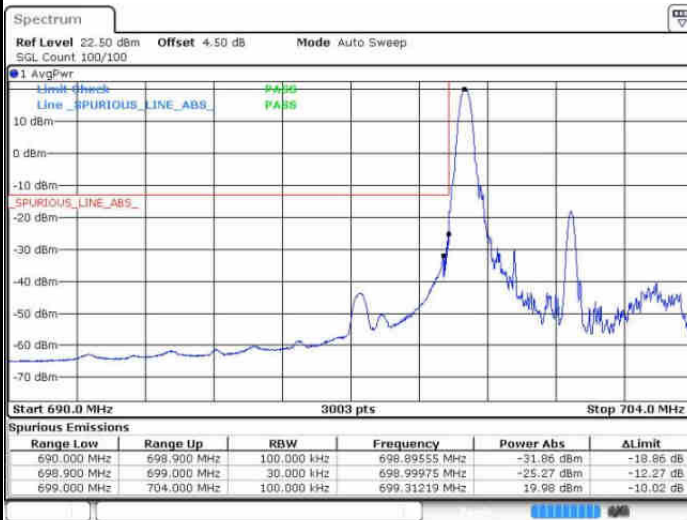

LTE Band 12 / 5MHz / 16QAM

Lowest Band Edge / 1RB

Date: 8 AUG 2016 19:26:10

Highest Band Edge / 1 RB

Date: 8 AUG 2016 19:29:45

Lowest Band Edge / Full RB

Date: 8 AUG 2016 19:26:57

Highest Band Edge / Full RB

Date: 8 AUG 2016 19:29:06

LTE Band 12 / 10MHz / QPSK

Lowest Band Edge / 1 RB

Date: 8 AUG 2016 19:38:21

Highest Band Edge / 1 RB

Date: 8 AUG 2016 19:41:52

Lowest Band Edge / Full RB

Date: 8 AUG 2016 19:38:58

Highest Band Edge / Full RB

Date: 8 AUG 2016 19:40:54

LTE Band 12 / 10MHz / 16QAM

Lowest Band Edge / 1 RB

Date: 8 AUG 2016 19:37:42

Highest Band Edge / 1 RB

Date: 8 AUG 2016 19:42:34

Lowest Band Edge / Full RB