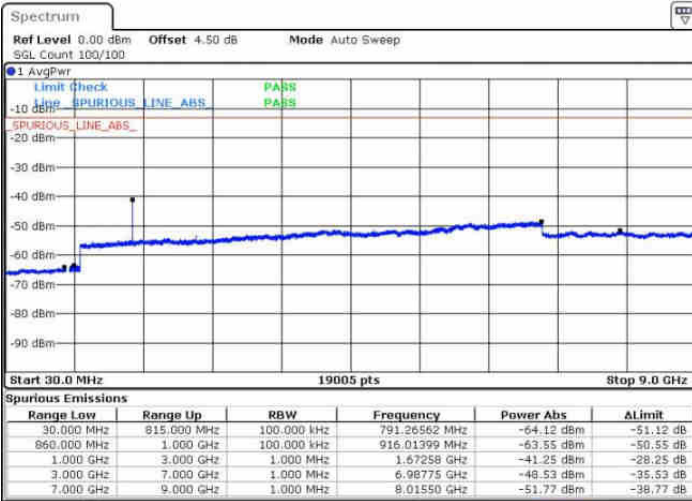

Middle Channel / 16QAM

Date: 6 AUG 2016 14:06:28

Date: 6 AUG 2016 14:07:24

Highest Channel / QPSK

Highest Channel / 16QAM

Date: 6 AUG 2016 14:13:33

Date: 6 AUG 2016 14:14:28

LTE Band 5 / 1.4MHz

Lowest Channel / QPSK

Lowest Channel / 16QAM

Date: 6 AUG 2016 15:58:13

Date: 6 AUG 2016 16:00:08

Middle Channel / QPSK

Middle Channel / 16QAM

Date: 6 AUG 2016 16:01:45

Date: 6 AUG 2016 16:02:40

LTE Band 5 / 1.4MHz

Highest Channel / QPSK

Date: 6 AUG 2016 16:16:48

Highest Channel / 16QAM

Date: 6 AUG 2016 16:17:44

LTE Band 5 / 3MHz

Lowest Channel / QPSK

Date: 6 AUG 2016 16:31:53