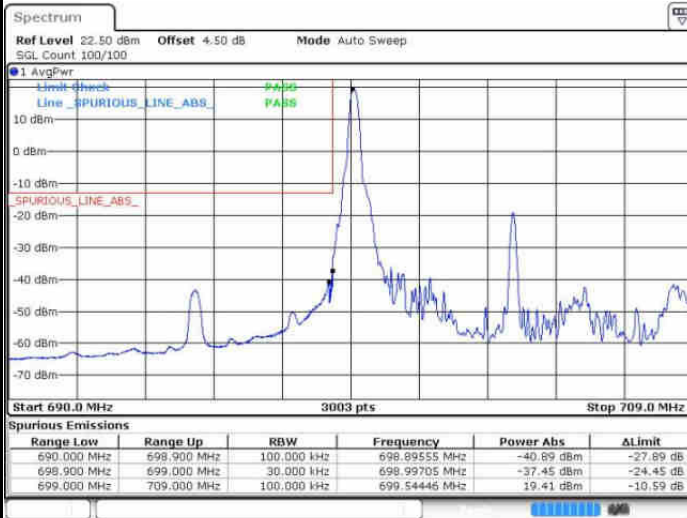

Date: 8 AUG 2016 19:29:06

LTE Band 12 / 10MHz / QPSK

Lowest Band Edge / 1 RB

Date: 8 AUG 2016 19:38:21

Highest Band Edge / 1 RB

Date: 8 AUG 2016 19:41:52

Lowest Band Edge / Full RB

Date: 8 AUG 2016 19:38:58

Highest Band Edge / Full RB

Date: 8 AUG 2016 19:40:54

LTE Band 12 / 10MHz / 16QAM

Lowest Band Edge / 1 RB

Date: 8 AUG 2016 19:37:42

Highest Band Edge / 1 RB

Date: 8 AUG 2016 19:42:34

Lowest Band Edge / Full RB

Date: 8 AUG 2016 19:38:34

Highest Band Edge / Full RB

Date: 8 AUG 2016 19:40:18

LTE Band 17 / 5MHz / QPSK

Lowest Band Edge / 1 RB

Date: 7 AUG 2016 00:59:57

Highest Band Edge / 1 RB

Date: 7 AUG 2016 01:09:33

Lowest Band Edge / Full RB

Date: 7 AUG 2016 01:02:13

Highest Band Edge / Full RB

Date: 7 AUG 2016 01:11:49

LTE Band 17 / 5MHz / 16QAM

Lowest Band Edge / 1 RB

Date: 7 AUG 2016 01:01:05

Highest Band Edge / 1 RB