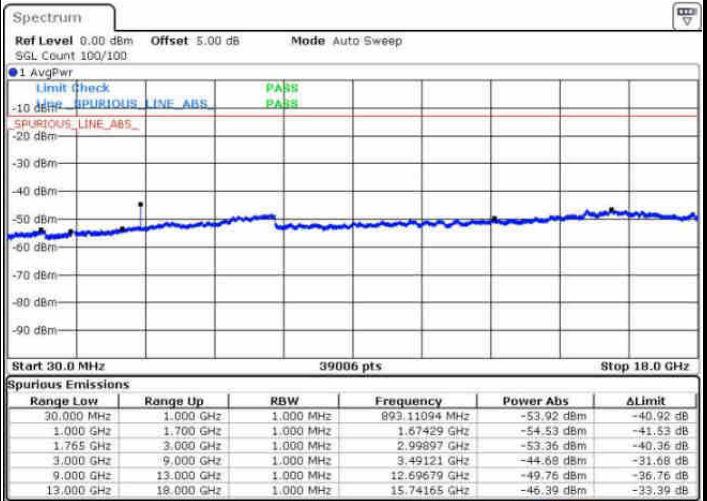

LTE Band 4 / 5MHz

Highest Channel / QPSK

Date: 6 AUG 2016 13:23:25

Highest Channel / 16QAM

Date: 6 AUG 2016 13:24:20

LTE Band 4 / 10MHz

Lowest Channel / QPSK

Date: 6 AUG 2016 13:30:30

Lowest Channel / 16QAM

Date: 6 AUG 2016 13:31:25

LTE Band 4 / 10MHz

Middle Channel / QPSK

Middle Channel / 16QAM

Date: 6 AUG 2016 13:33:03

Date: 6 AUG 2016 13:33:58

Highest Channel / QPSK

Highest Channel / 16QAM

Date: 6 AUG 2016 13:40:08

Date: 6 AUG 2016 13:41:03

LTE Band 4 / 15MHz

Lowest Channel / QPSK

Date: 6 AUG 2016 13:47:12

Lowest Channel / 16QAM

Date: 6 AUG 2016 13:48:08