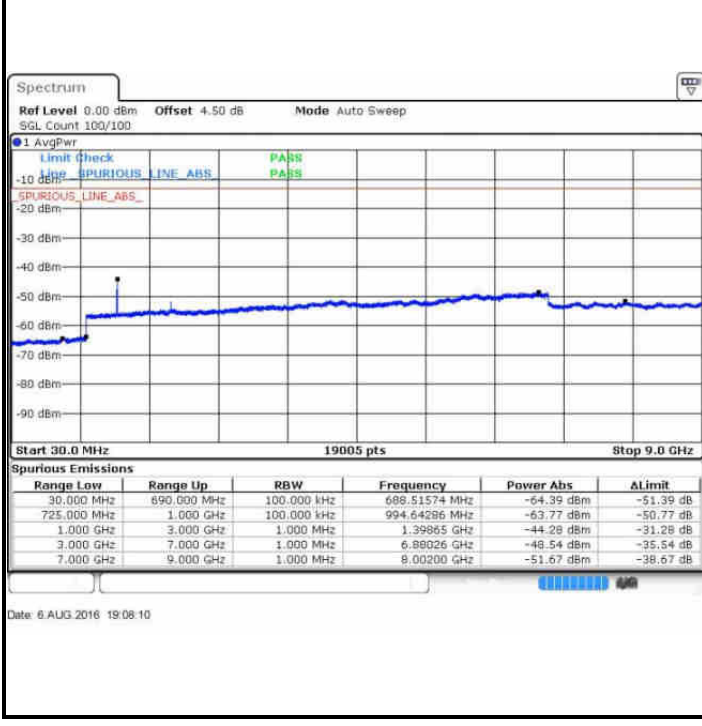

LTE Band 12 / 3MHz

Lowest Channel / QPSK