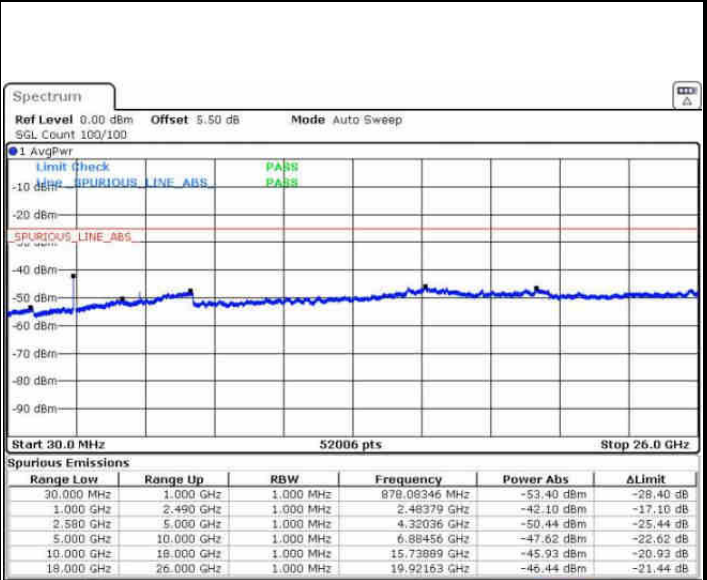

Lowest Channel / QPSK

Lowest Channel / 16QAM

Date: 17.AUG.2016 15:59:26

Date: 17.AUG.2016 16:00:21

Middle Channel / QPSK

Middle Channel / 16QAM

Date: 17.AUG.2016 16:02:10

Date: 17.AUG.2016 16:01:15

LTE Band7 / 15MHz

Highest Channel / QPSK

Date: 17.AUG.2016 16:03:04

Highest Channel / 16QAM

Date: 17.AUG.2016 16:03:59

LTE Band 7 / 20MHz

Lowest Channel / QPSK

Date: 17.AUG.2016 16:16:06

Lowest Channel / 16QAM

Date: 17.AUG.2016 16:17:01

LTE Band 7 / 20MHz

Middle Channel / QPSK

Middle Channel / 16QAM

Date: 17.AUG.2016 16:18:50

Date: 17.AUG.2016 16:17:56

Highest Channel / QPSK