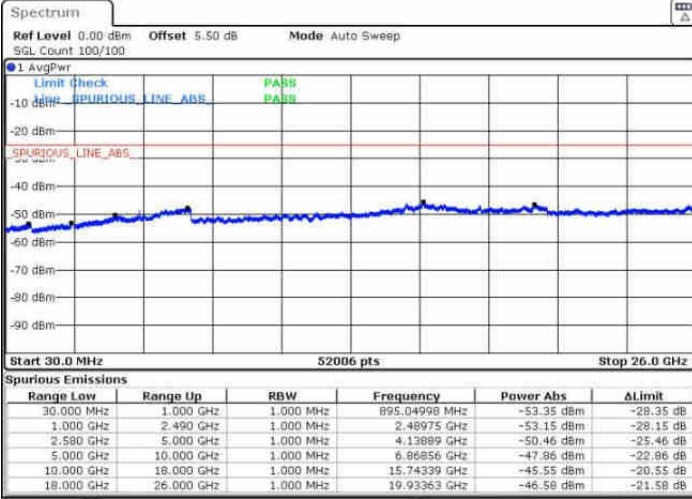

LTE Band7 / 15MHz

Highest Channel / QPSK

Date: 17.AUG.2016 16:03:04

Highest Channel / 16QAM

Date: 17.AUG.2016 16:03:59

LTE Band 7 / 20MHz

Lowest Channel / QPSK

Date: 17.AUG.2016 16:16:06

Lowest Channel / 16QAM

Date: 17.AUG.2016 16:17:01

LTE Band 7 / 20MHz

Middle Channel / QPSK

Middle Channel / 16QAM

Date: 17.AUG.2016 16:18:50

Date: 17.AUG.2016 16:17:56

Highest Channel / QPSK

Highest Channel / 16QAM

Date: 17.AUG.2016 16:19:45

Date: 17.AUG.2016 16:20:39

LTE Band 12 / 1.4MHz

Lowest Channel / QPSK

Lowest Channel / 16QAM

Date: 6 AUG 2016 18:43:06

Date: 6 AUG 2016 18:42:11