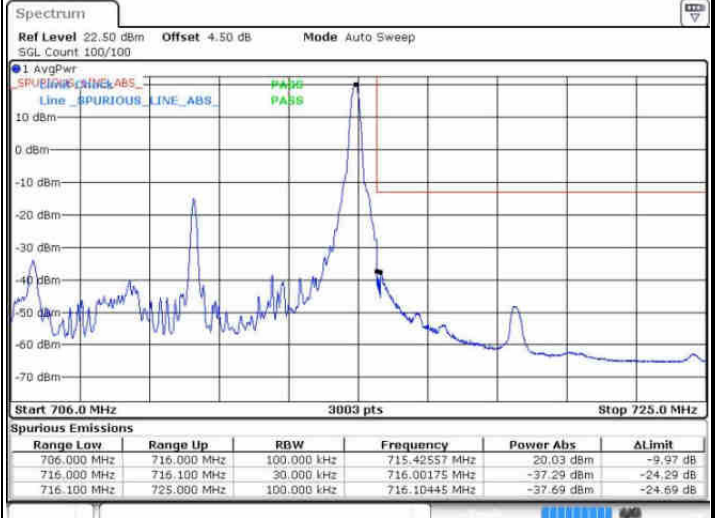

Date: 8 AUG 2016 19:29:06

LTE Band 12 / 10MHz / QPSK

Lowest Band Edge / 1 RB

Date: 8 AUG 2016 19:38:21

Highest Band Edge / 1 RB

Date: 8 AUG 2016 19:41:52

Lowest Band Edge / Full RB

Date: 8 AUG 2016 19:38:58

Highest Band Edge / Full RB

Date: 8 AUG 2016 19:40:54

LTE Band 12 / 10MHz / 16QAM

Lowest Band Edge / 1 RB

Date: 8 AUG 2016 19:37:42

Highest Band Edge / 1 RB

Date: 8 AUG 2016 19:42:34

Lowest Band Edge / Full RB

Date: 8 AUG 2016 19:38:34

Highest Band Edge / Full RB

Date: 8 AUG 2016 19:40:18

LTE Band 17 / 5MHz / QPSK

Lowest Band Edge / 1 RB

Date: 7 AUG 2016 00:59:57

Highest Band Edge / 1 RB

Date: 7 AUG 2016 01:09:33