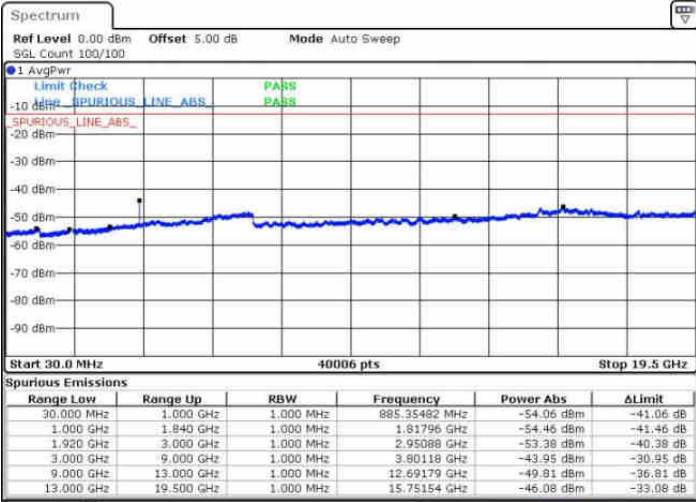

Date: 6 AUG 2016 10:58:44

LTE Band 2 / 10MHz

Lowest Channel / QPSK

Date: 6 AUG 2016 11:05:53

Lowest Channel / 16QAM

Date: 6 AUG 2016 11:06:49

LTE Band 2 / 10MHz

Middle Channel / QPSK

Middle Channel / 16QAM

Date: 6 AUG 2016 11:08:26

Date: 6 AUG 2016 11:09:22

Highest Channel / QPSK

Highest Channel / 16QAM

Date: 6 AUG 2016 11:15:31

Date: 6 AUG 2016 11:16:27

LTE Band 2 / 15MHz