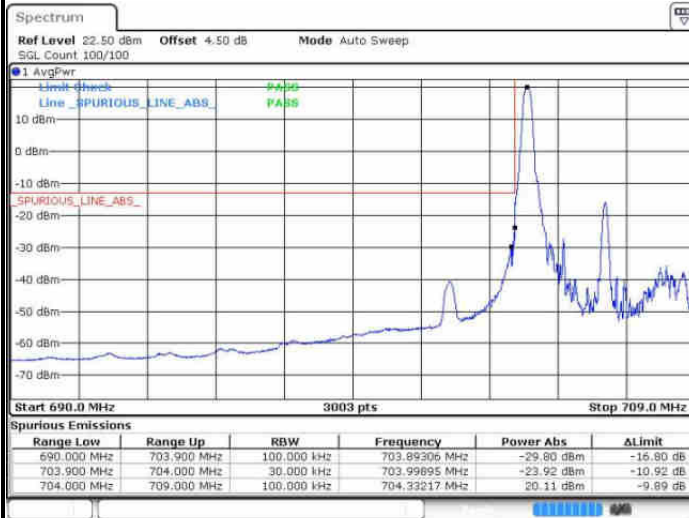

Date: 8 AUG 2016 19:38:34

Highest Band Edge / Full RB

Date: 8 AUG 2016 19:40:18

LTE Band 17 / 5MHz / QPSK

Lowest Band Edge / 1 RB

Date: 7 AUG 2016 00:59:57

Highest Band Edge / 1 RB

Date: 7 AUG 2016 01:09:33

Lowest Band Edge / Full RB

Date: 7 AUG 2016 01:02:13

Highest Band Edge / Full RB

Date: 7 AUG 2016 01:11:49

LTE Band 17 / 5MHz / 16QAM

Lowest Band Edge / 1 RB

Date: 7 AUG 2016 01:01:05

Highest Band Edge / 1 RB

Date: 7 AUG 2016 01:10:41

Lowest Band Edge / Full RB

Date: 7 AUG 2016 01:03:21

Highest Band Edge / Full RB

Date: 7 AUG 2016 01:12:57

LTE Band 17 / 10MHz / QPSK

Lowest Band Edge / 1 RB

Date: 7 AUG 2016 01:16:37

Highest Band Edge / 1 RB

Date: 7 AUG 2016 01:26:15

Lowest Band Edge / Full RB

Date: 7 AUG 2016 01:18:53

Highest Band Edge / Full RB

Date: 7 AUG 2016 01:28:31

LTE Band 17 / 10MHz / 16QAM

Lowest Band Edge / 1 RB