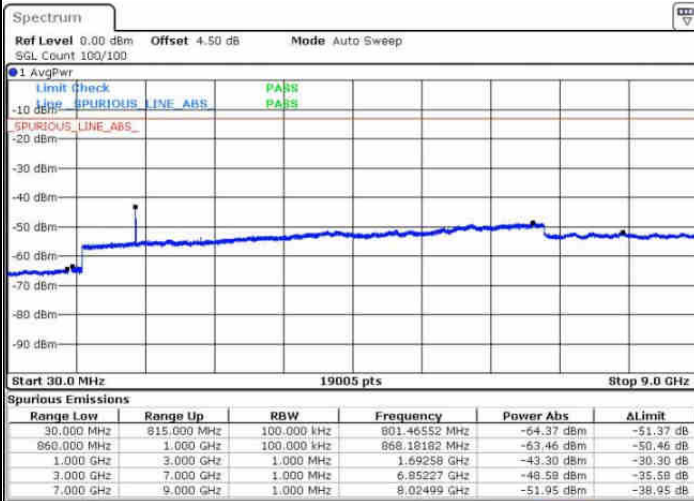

LTE Band 5 / 1.4MHz

Highest Channel / QPSK

Date: 6 AUG 2016 16:16:48

Highest Channel / 16QAM

Date: 6 AUG 2016 16:17:44

LTE Band 5 / 3MHz

Lowest Channel / QPSK

Date: 6 AUG 2016 16:31:53

Lowest Channel / 16QAM

Date: 6 AUG 2016 16:32:48

LTE Band 5 / 3MHz

Middle Channel / QPSK

Middle Channel / 16QAM

Date: 6 AUG 2016 16:34:25

Date: 6 AUG 2016 16:35:20

Highest Channel / QPSK

Highest Channel / 16QAM

Date: 6 AUG 2016 16:49:30

Date: 6 AUG 2016 16:50:25

LTE Band 5 / 5MHz

Lowest Channel / QPSK

Lowest Channel / 16QAM

Date: 6 AUG 2016 17:04:34

Date: 6 AUG 2016 17:05:29