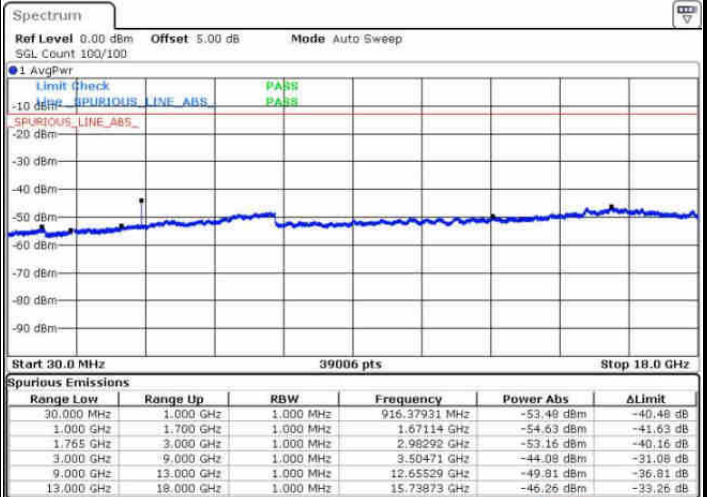

Middle Channel / 16QAM

Date: 6 AUG 2016 12:58:37

Date: 6 AUG 2016 13:00:32

Highest Channel / QPSK

Highest Channel / 16QAM

Date: 6 AUG 2016 13:06:42

Date: 6 AUG 2016 13:07:37

LTE Band 4 / 5MHz