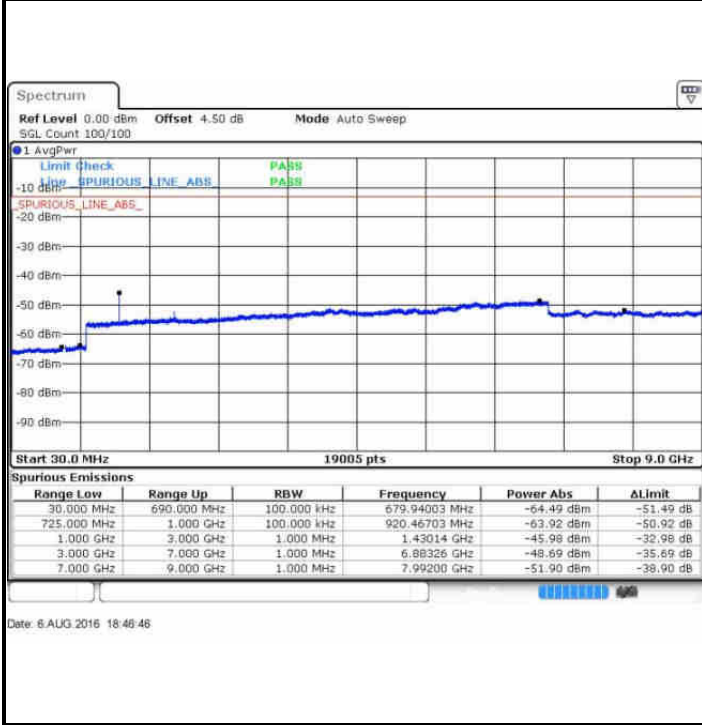

Highest Channel / 16QAM

Date: 17.AUG.2016 16:19:45

Date: 17.AUG.2016 16:20:39

LTE Band 12 / 1.4MHz

Lowest Channel / QPSK

Lowest Channel / 16QAM

Date: 6 AUG 2016 18:43:06

Date: 6 AUG 2016 18:42:11

Middle Channel / QPSK

Middle Channel / 16QAM

Date: 6 AUG 2016 18:44:01

Date: 6 AUG 2016 18:44:56

LTE Band 12 / 1.4MHz

Highest Channel / QPSK

Highest Channel / 16QAM

LTE Band 12 / 3MHz