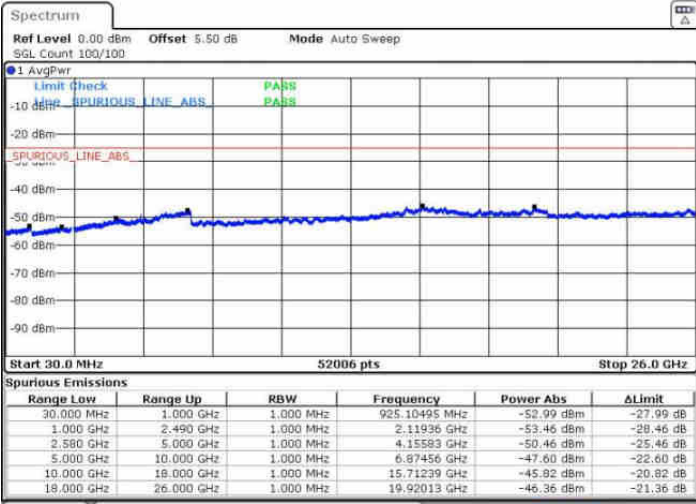

Date: 17.AUG.2016 15:30:37

LTE Band 7 / 10MHz

Lowest Channel / QPSK

Date: 17.AUG.2016 15:42:45

Lowest Channel / 16QAM

Date: 17.AUG.2016 15:43:40

LTE Band 7 / 10MHz

Middle Channel / QPSK

Middle Channel / 16QAM

Date: 17.AUG.2016 15:45:29

Date: 17.AUG.2016 15:44:34

Highest Channel / QPSK

Highest Channel / 16QAM

Date: 17.AUG.2016 15:46:24

Date: 17.AUG.2016 15:47:18

LTE Band 7 / 15MHz