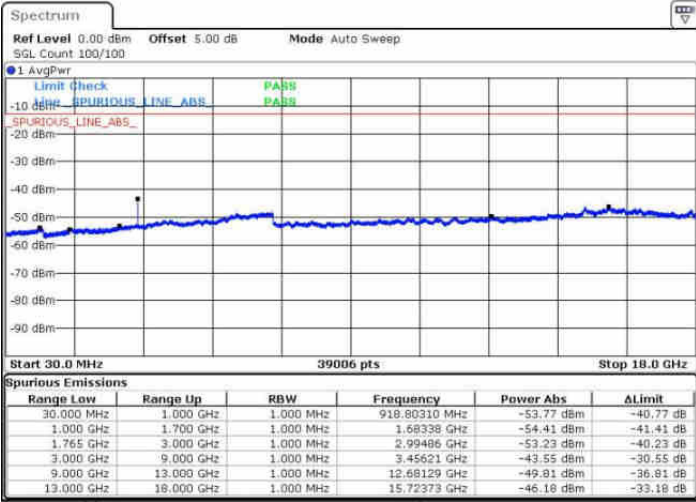

LTE Band 4 / 5MHz

Highest Channel / QPSK

Date: 6 AUG 2016 13:23:25

Highest Channel / 16QAM

Date: 6 AUG 2016 13:24:20

LTE Band 4 / 10MHz

Lowest Channel / QPSK

Date: 6 AUG 2016 13:30:30

Lowest Channel / 16QAM

Date: 6 AUG 2016 13:31:25

LTE Band 4 / 10MHz

Middle Channel / QPSK

Middle Channel / 16QAM

Date: 6 AUG 2016 13:33:03

Date: 6 AUG 2016 13:33:58

Highest Channel / QPSK

Highest Channel / 16QAM

Date: 6 AUG 2016 13:40:08

Date: 6 AUG 2016 13:41:03

LTE Band 4 / 15MHz

Lowest Channel / QPSK

Date: 6 AUG 2016 13:47:12

Lowest Channel / 16QAM

Date: 6 AUG 2016 13:48:08