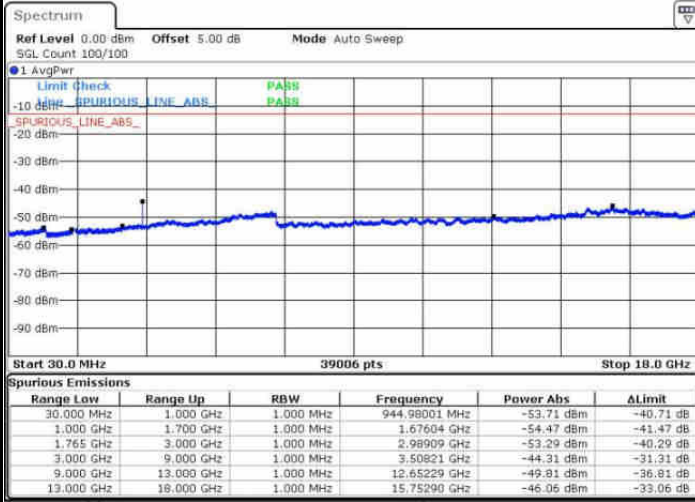

Highest Channel / 16QAM

Date: 6 AUG 2016 11:48:57

Date: 6 AUG 2016 11:48:52

LTE Band 4 / 1.4MHz

Lowest Channel / QPSK

Lowest Channel / 16QAM

Date: 6 AUG 2016 12:40:21

Date: 6 AUG 2016 12:41:16

Middle Channel / QPSK

Middle Channel / 16QAM

Date: 6 AUG 2016 12:42:54

Date: 6 AUG 2016 12:43:48

LTE Band 4 / 1.4MHz

Highest Channel / QPSK

Date: 6 AUG 2016 12:49:58

Highest Channel / 16QAM