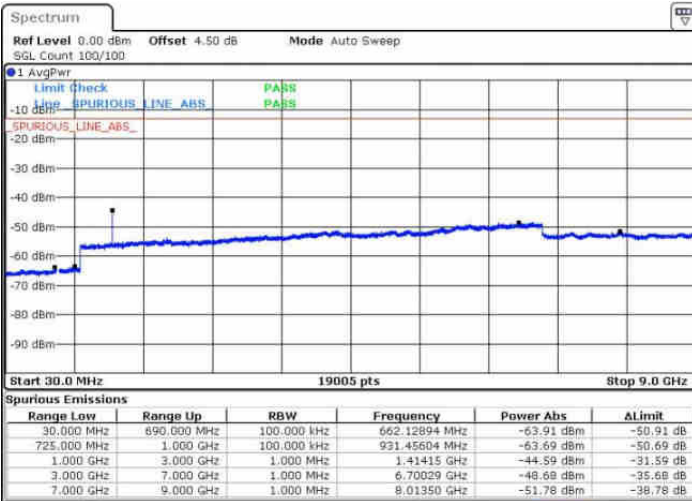

Lowest Channel / 16QAM

Date: 17.AUG.2016 16:17:01

LTE Band 7 / 20MHz

Middle Channel / QPSK

Middle Channel / 16QAM

Date: 17.AUG.2016 16:18:50

Date: 17.AUG.2016 16:17:56

Highest Channel / QPSK

Highest Channel / 16QAM

Date: 17.AUG.2016 16:19:45

Date: 17.AUG.2016 16:20:39

LTE Band 12 / 1.4MHz

Lowest Channel / QPSK

Lowest Channel / 16QAM

Date: 6 AUG 2016 18:43:06

Date: 6 AUG 2016 18:42:11

Middle Channel / QPSK

Middle Channel / 16QAM

Date: 6 AUG 2016 18:44:01

Date: 6 AUG 2016 18:44:56

LTE Band 12 / 1.4MHz

Highest Channel / QPSK

Highest Channel / 16QAM

LTE Band 12 / 3MHz