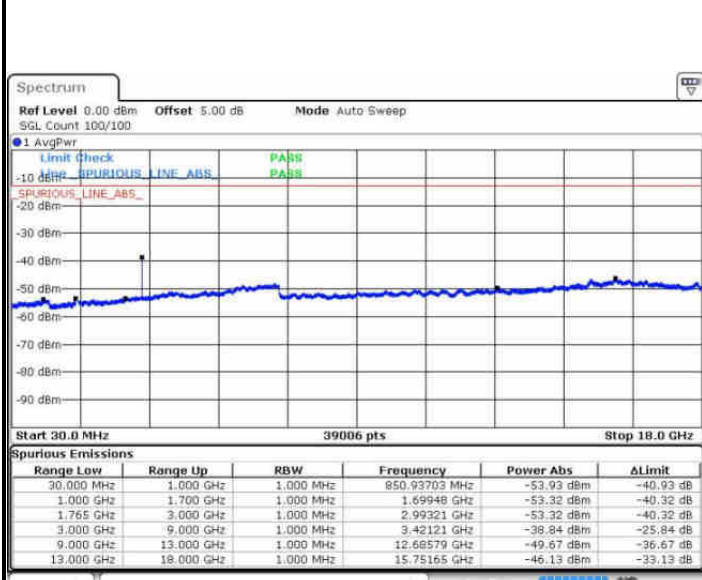

Lowest Channel / QPSK

Date: 6 AUG 2016 13:13:47

Lowest Channel / 16QAM

Date: 6 AUG 2016 13:14:43

Middle Channel / QPSK

Date: 6 AUG 2016 13:16:20

Middle Channel / 16QAM

Date: 6 AUG 2016 13:17:16

LTE Band 4 / 5MHz

Highest Channel / QPSK

Date: 6 AUG 2016 13:23:25

Highest Channel / 16QAM

Date: 6 AUG 2016 13:24:20

LTE Band 4 / 10MHz

Lowest Channel / QPSK

Date: 6 AUG 2016 13:30:30

Lowest Channel / 16QAM

Date: 6 AUG 2016 13:31:25

LTE Band 4 / 10MHz

Middle Channel / QPSK

Middle Channel / 16QAM

Date: 6 AUG 2016 13:33:03

Date: 6 AUG 2016 13:33:58

Highest Channel / QPSK

Highest Channel / 16QAM

Date: 6 AUG 2016 13:40:08

Date: 6 AUG 2016 13:41:03

LTE Band 4 / 15MHz

Lowest Channel / QPSK

Date: 6 AUG 2016 13:47:12

Lowest Channel / 16QAM

Date: 6 AUG 2016 13:48:08