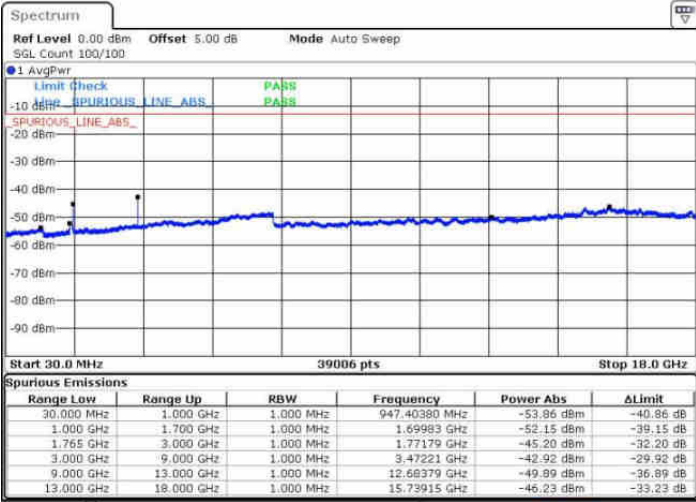

Date: 6 AUG 2016 13:57:45

LTE Band 4 / 20MHz

Lowest Channel / QPSK

Lowest Channel / 16QAM

Date: 6 AUG 2016 14:03:55

Date: 6 AUG 2016 14:04:51

LTE Band 4 / 20MHz

Middle Channel / QPSK

Middle Channel / 16QAM

Date: 6 AUG 2016 14:06:28

Date: 6 AUG 2016 14:07:24

Highest Channel / QPSK

Highest Channel / 16QAM

Date: 6 AUG 2016 14:13:33

Date: 6 AUG 2016 14:14:28

LTE Band 5 / 1.4MHz