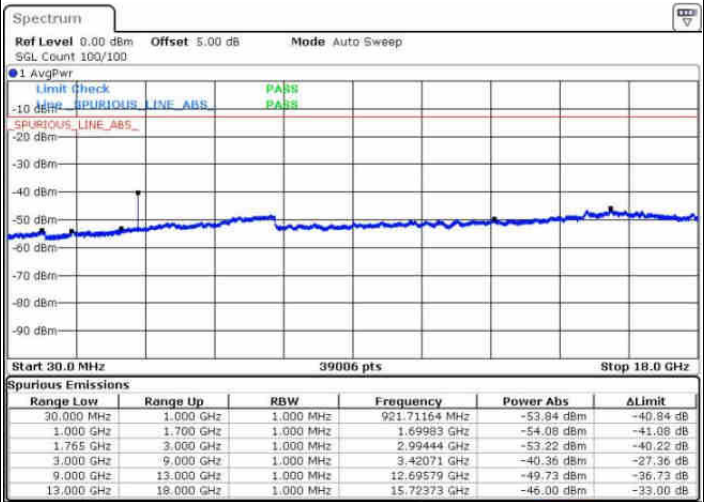

Middle Channel / QPSK

Middle Channel / 16QAM

Date: 6 AUG 2016 12:42:54

Date: 6 AUG 2016 12:43:48

LTE Band 4 / 1.4MHz

Highest Channel / QPSK

Date: 6 AUG 2016 12:49:58

Highest Channel / 16QAM

Date: 6 AUG 2016 12:50:54

LTE Band 4 / 3MHz

Lowest Channel / QPSK

Date: 6 AUG 2016 12:57:04

Lowest Channel / 16QAM

Date: 6 AUG 2016 12:57:58

LTE Band 4 / 3MHz

Middle Channel / QPSK

Middle Channel / 16QAM

Date: 6 AUG 2016 12:58:37

Date: 6 AUG 2016 13:00:32

Highest Channel / QPSK

Highest Channel / 16QAM

Date: 6 AUG 2016 13:06:42

Date: 6 AUG 2016 13:07:37

LTE Band 4 / 5MHz