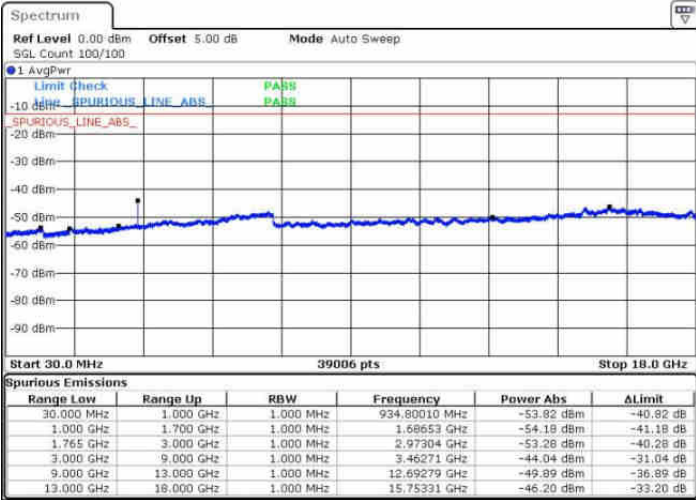

Middle Channel / QPSK

Middle Channel / 16QAM

Date: 6 AUG 2016 12:42:54

Date: 6 AUG 2016 12:43:48

LTE Band 4 / 1.4MHz

Highest Channel / QPSK

Date: 6 AUG 2016 12:49:58

Highest Channel / 16QAM

Date: 6 AUG 2016 12:50:54

LTE Band 4 / 3MHz

Lowest Channel / QPSK

Date: 6 AUG 2016 12:57:04

Lowest Channel / 16QAM

Date: 6 AUG 2016 12:57:58

LTE Band 4 / 3MHz

Middle Channel / QPSK

Middle Channel / 16QAM

Date: 6 AUG 2016 12:58:37

Date: 6 AUG 2016 13:00:32

Highest Channel / QPSK

Highest Channel / 16QAM

Date: 6 AUG 2016 13:06:42

Date: 6 AUG 2016 13:07:37

LTE Band 4 / 5MHz