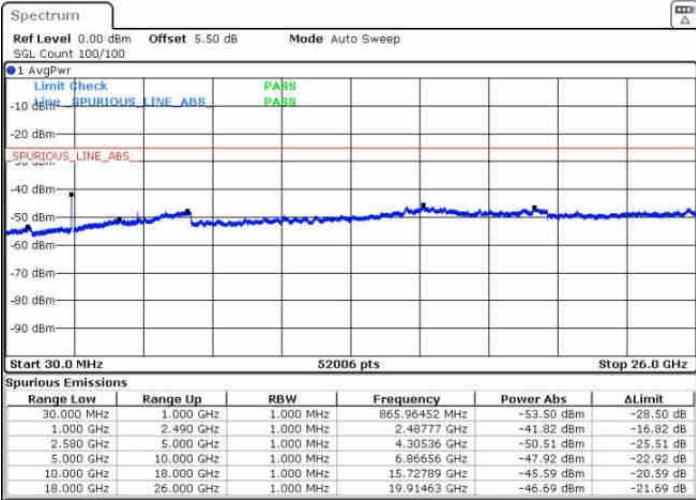

LTE Band 7 / 15MHz

Lowest Channel / QPSK

Lowest Channel / 16QAM

Date: 17.AUG.2016 15:59:26