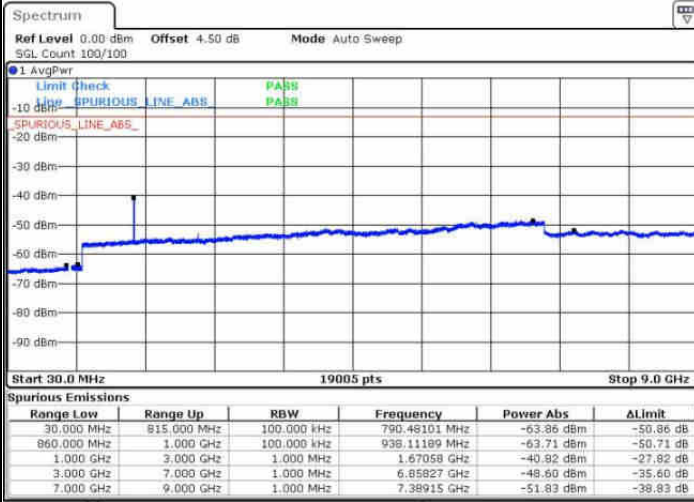

LTE Band 5 / 1.4MHz

Highest Channel / QPSK

Date: 6 AUG 2016 16:16:48

Highest Channel / 16QAM

Date: 6 AUG 2016 16:17:44

LTE Band 5 / 3MHz

Lowest Channel / QPSK

Date: 6 AUG 2016 16:31:53

Lowest Channel / 16QAM

Date: 6 AUG 2016 16:32:48

LTE Band 5 / 3MHz

Middle Channel / QPSK

Middle Channel / 16QAM

Date: 6 AUG 2016 16:34:25

Date: 6 AUG 2016 16:35:20

Highest Channel / QPSK

Highest Channel / 16QAM

Date: 6 AUG 2016 16:49:30

Date: 6 AUG 2016 16:50:25

LTE Band 5 / 5MHz

Lowest Channel / QPSK

Lowest Channel / 16QAM

Date: 6 AUG 2016 17:04:34

Date: 6 AUG 2016 17:05:29