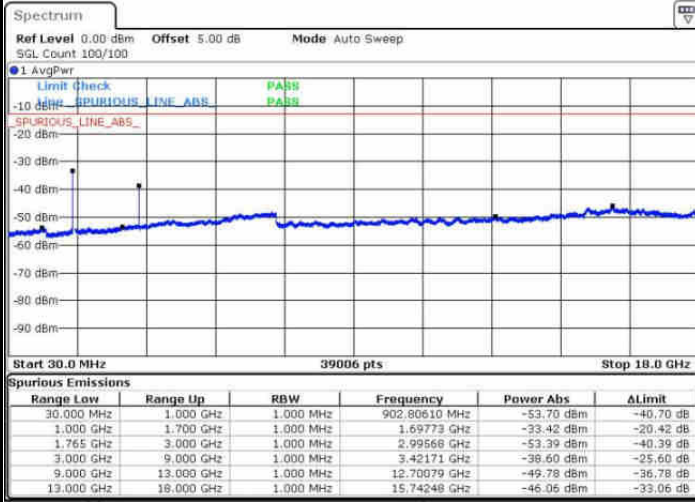

Lowest Channel / 16QAM

Date: 6 AUG 2016 13:31:25

LTE Band 4 / 10MHz

Middle Channel / QPSK

Middle Channel / 16QAM

Date: 6 AUG 2016 13:33:03

Date: 6 AUG 2016 13:33:58

Highest Channel / QPSK

Highest Channel / 16QAM

Date: 6 AUG 2016 13:40:08

Date: 6 AUG 2016 13:41:03

LTE Band 4 / 15MHz

Lowest Channel / QPSK

Date: 6 AUG 2016 13:47:12

Lowest Channel / 16QAM

Date: 6 AUG 2016 13:48:08

Middle Channel / QPSK

Date: 6 AUG 2016 13:49:45

Middle Channel / 16QAM

Date: 6 AUG 2016 13:50:41

LTE Band 4 / 15MHz

Highest Channel / QPSK

Highest Channel / 16QAM

Date: 6 AUG 2016 13:56:50