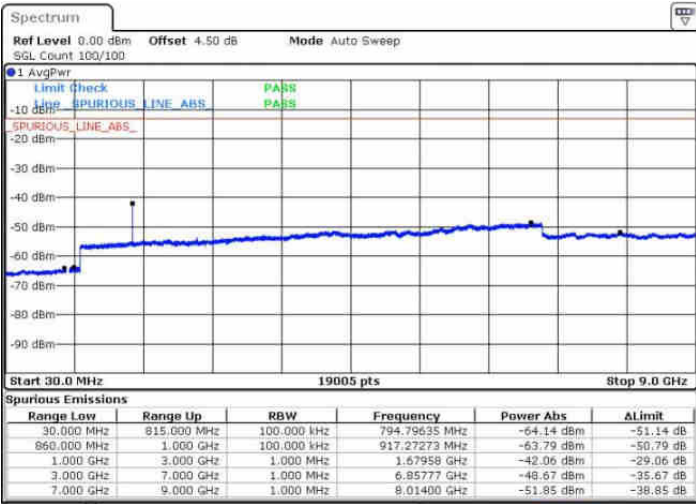

Middle Channel / QPSK

Middle Channel / 16QAM

Date: 6 AUG 2016 17:07:08

Date: 6 AUG 2016 17:08:01

LTE Band 5 / 5MHz

Highest Channel / QPSK

Highest Channel / 16QAM

LTE Band 5 / 10MHz

Lowest Channel / QPSK

Lowest Channel / 16QAM

LTE Band 5 / 10MHz

Middle Channel / QPSK

Middle Channel / 16QAM

Date: 6 AUG 2016 17:39:48

Date: 6 AUG 2016 17:40:41

Highest Channel / QPSK

Highest Channel / 16QAM

Date: 6 AUG 2016 17:54:50

Date: 6 AUG 2016 17:56:45

LTE Band 7 / 5MHz

Lowest Channel / QPSK

Lowest Channel / 16QAM

Date: 17.AUG.2016 15:26:04

Date: 17.AUG.2016 15:26:59