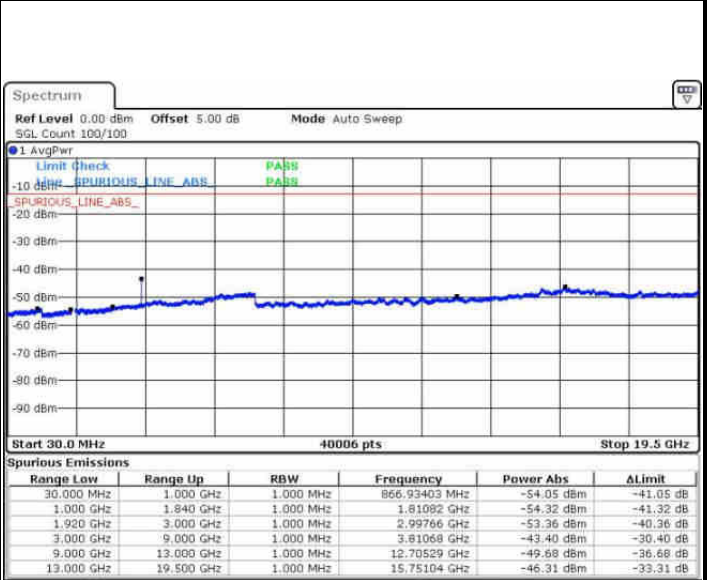

Date: 6 AUG 2016 10:42:05

Highest Channel / 16QAM

Date: 6 AUG 2016 10:43:01

LTE Band 2 / 5MHz

Lowest Channel / QPSK

Date: 6 AUG 2016 10:49:10

Lowest Channel / 16QAM

Date: 6 AUG 2016 10:50:05

Middle Channel / QPSK

Date: 6 AUG 2016 10:51:43

Middle Channel / 16QAM

Date: 6 AUG 2016 10:52:39

LTE Band 2 / 5MHz

Highest Channel / QPSK

Date: 6 AUG 2016 10:58:48

Highest Channel / 16QAM

Date: 6 AUG 2016 10:58:44

LTE Band 2 / 10MHz

Lowest Channel / QPSK

Date: 6 AUG 2016 11:05:53

Lowest Channel / 16QAM

Date: 6 AUG 2016 11:06:49

LTE Band 2 / 10MHz

Middle Channel / QPSK

Middle Channel / 16QAM

Date: 6 AUG 2016 11:08:26

Date: 6 AUG 2016 11:09:22

Highest Channel / QPSK

Highest Channel / 16QAM

Date: 6 AUG 2016 11:15:31

Date: 6 AUG 2016 11:16:27

LTE Band 2 / 15MHz