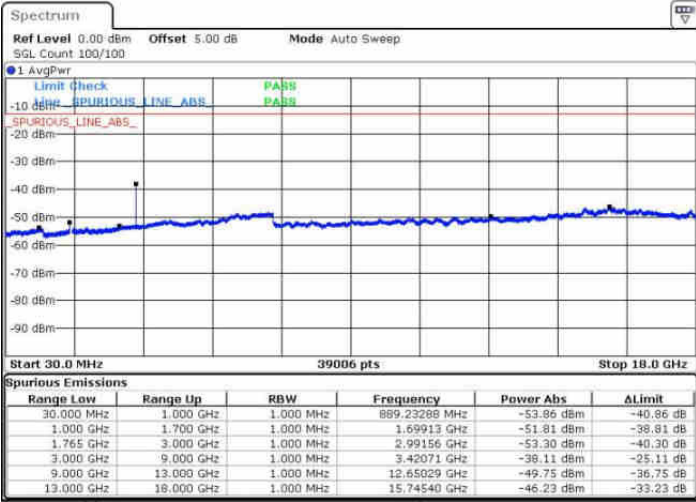

Date: 6 AUG 2016 11:38:18

Date: 6 AUG 2016 11:40:14

LTE Band 2 / 20MHz

Middle Channel / QPSK

Middle Channel / 16QAM

Date: 6 AUG 2016 11:41:52

Date: 6 AUG 2016 11:42:47

Highest Channel / QPSK

Highest Channel / 16QAM

Date: 6 AUG 2016 11:48:57

Date: 6 AUG 2016 11:48:52

LTE Band 4 / 1.4MHz

Lowest Channel / QPSK

Lowest Channel / 16QAM

Date: 6 AUG 2016 12:40:21

Date: 6 AUG 2016 12:41:16

Middle Channel / QPSK

Middle Channel / 16QAM

Date: 6 AUG 2016 12:42:54

Date: 6 AUG 2016 12:43:48

LTE Band 4 / 1.4MHz

Highest Channel / QPSK

Date: 6 AUG 2016 12:49:58

Highest Channel / 16QAM