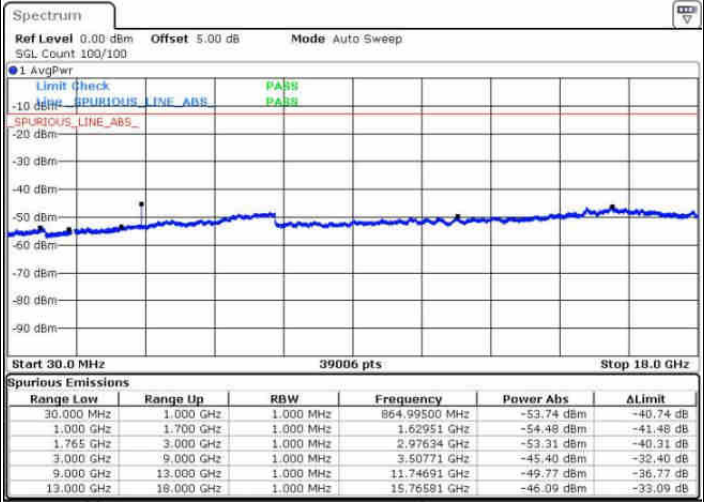

Highest Channel / 16QAM

Date: 6 AUG 2016 11:48:57

Date: 6 AUG 2016 11:48:52

LTE Band 4 / 1.4MHz

Lowest Channel / QPSK

Lowest Channel / 16QAM

Date: 6 AUG 2016 12:40:21

Date: 6 AUG 2016 12:41:16

Middle Channel / QPSK

Middle Channel / 16QAM

Date: 6 AUG 2016 12:42:54

Date: 6 AUG 2016 12:43:48

LTE Band 4 / 1.4MHz

Highest Channel / QPSK

Date: 6 AUG 2016 12:49:58

Highest Channel / 16QAM

Date: 6 AUG 2016 12:50:54

LTE Band 4 / 3MHz

Lowest Channel / QPSK

Date: 6 AUG 2016 12:57:04

Lowest Channel / 16QAM

Date: 6 AUG 2016 12:57:58

LTE Band 4 / 3MHz

Middle Channel / QPSK