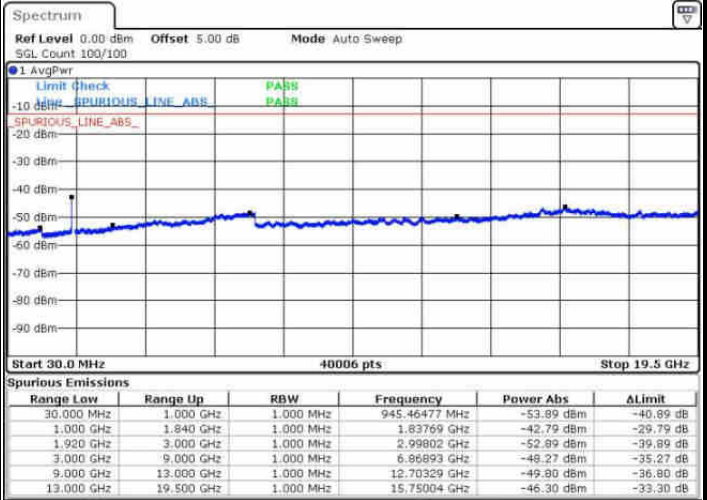

Date: 6 AUG 2016 11:23:32