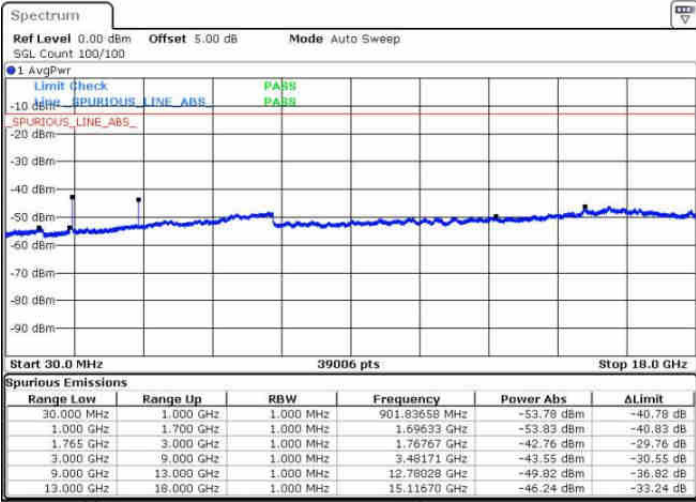

Highest Channel / 16QAM

Date: 6 AUG 2016 13:40:08

Date: 6 AUG 2016 13:41:03

LTE Band 4 / 15MHz

Lowest Channel / QPSK

Date: 6 AUG 2016 13:47:12

Lowest Channel / 16QAM

Date: 6 AUG 2016 13:48:08

Middle Channel / QPSK

Date: 6 AUG 2016 13:49:45

Middle Channel / 16QAM

Date: 6 AUG 2016 13:50:41

LTE Band 4 / 15MHz

Highest Channel / QPSK

Highest Channel / 16QAM

Date: 6 AUG 2016 13:56:50

Date: 6 AUG 2016 13:57:45

LTE Band 4 / 20MHz

Lowest Channel / QPSK

Lowest Channel / 16QAM

Date: 6 AUG 2016 14:03:55

Date: 6 AUG 2016 14:04:51

LTE Band 4 / 20MHz

Middle Channel / QPSK