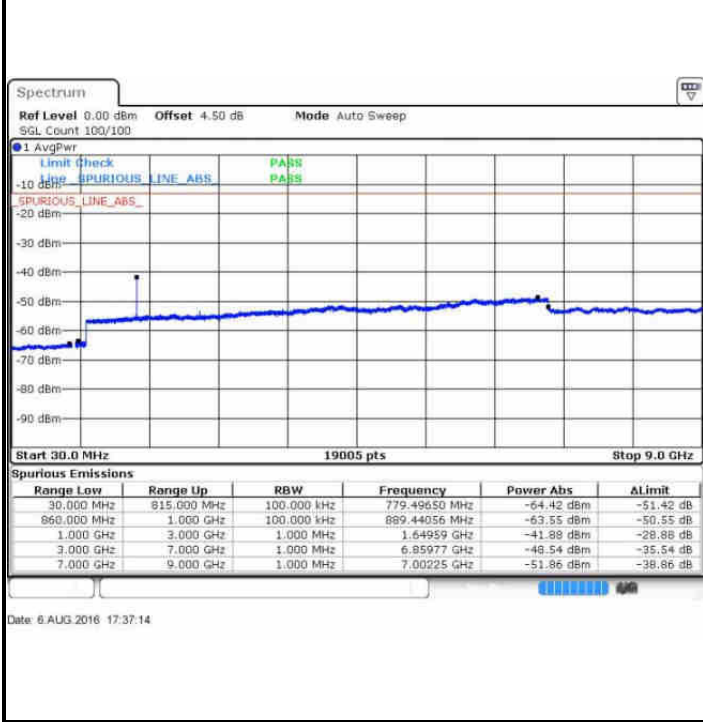

Highest Channel / 16QAM

Date: 6 AUG 2016 16:49:30

Date: 6 AUG 2016 16:50:25

LTE Band 5 / 5MHz

Lowest Channel / QPSK

Lowest Channel / 16QAM

Date: 6 AUG 2016 17:04:34

Date: 6 AUG 2016 17:05:29

Middle Channel / QPSK

Middle Channel / 16QAM

Date: 6 AUG 2016 17:07:08

Date: 6 AUG 2016 17:08:01

LTE Band 5 / 5MHz

Highest Channel / QPSK

Highest Channel / 16QAM

LTE Band 5 / 10MHz

Lowest Channel / QPSK

Lowest Channel / 16QAM

LTE Band 5 / 10MHz

Middle Channel / QPSK

Middle Channel / 16QAM

Date: 6 AUG 2016 17:39:48

Date: 6 AUG 2016 17:40:41

Highest Channel / QPSK