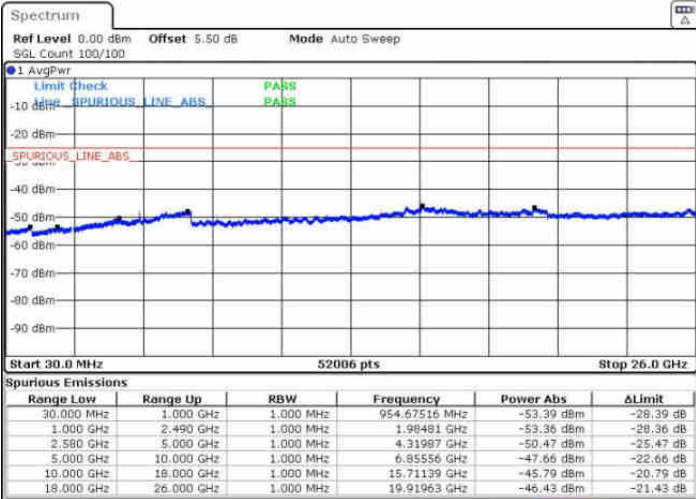

Middle Channel / 16QAM

Date: 17.AUG.2016 15:45:29

Date: 17.AUG.2016 15:44:34

Highest Channel / QPSK

Highest Channel / 16QAM

Date: 17.AUG.2016 15:46:24

Date: 17.AUG.2016 15:47:18

LTE Band 7 / 15MHz

Lowest Channel / QPSK

Lowest Channel / 16QAM

Date: 17.AUG.2016 15:59:26

Date: 17.AUG.2016 16:00:21

Middle Channel / QPSK

Middle Channel / 16QAM

Date: 17.AUG.2016 16:02:10

Date: 17.AUG.2016 16:01:15

LTE Band7 / 15MHz

Highest Channel / QPSK

Date: 17.AUG.2016 16:03:04

Highest Channel / 16QAM

Date: 17.AUG.2016 16:03:59

LTE Band 7 / 20MHz

Lowest Channel / QPSK

Date: 17.AUG.2016 16:16:06