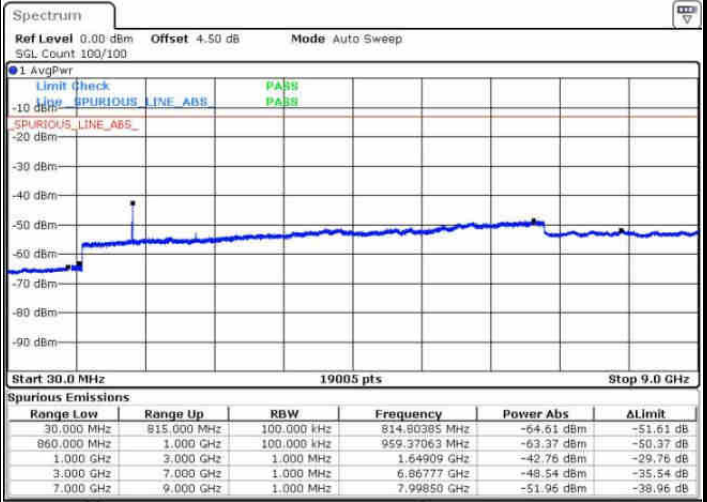

Lowest Channel / 16QAM

Date: 6 AUG 2016 16:32:48

LTE Band 5 / 3MHz

Middle Channel / QPSK

Middle Channel / 16QAM

Date: 6 AUG 2016 16:34:25

Date: 6 AUG 2016 16:35:20

Highest Channel / QPSK

Highest Channel / 16QAM

Date: 6 AUG 2016 16:49:30

Date: 6 AUG 2016 16:50:25

LTE Band 5 / 5MHz

Lowest Channel / QPSK

Lowest Channel / 16QAM

Date: 6 AUG 2016 17:04:34

Date: 6 AUG 2016 17:05:29

Middle Channel / QPSK

Middle Channel / 16QAM

Date: 6 AUG 2016 17:07:08

Date: 6 AUG 2016 17:08:01

LTE Band 5 / 5MHz

Highest Channel / QPSK

Highest Channel / 16QAM

LTE Band 5 / 10MHz