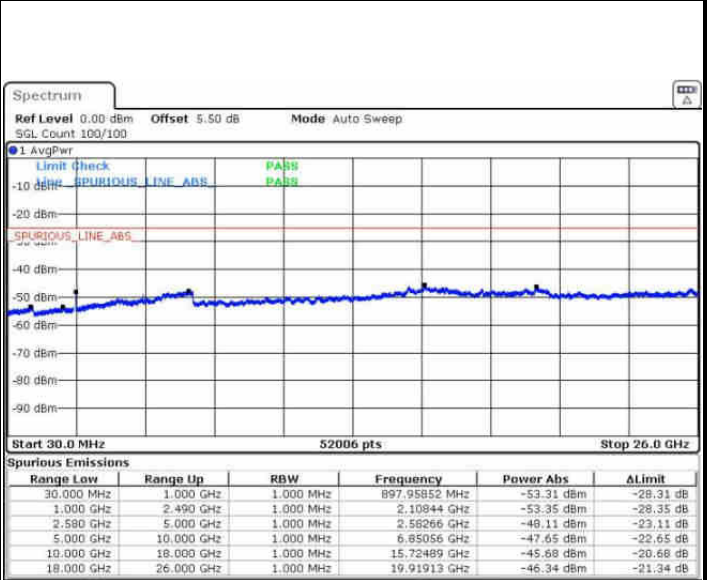

Middle Channel / 16QAM

Date: 17.AUG.2016 15:45:29

Date: 17.AUG.2016 15:44:34

Highest Channel / QPSK

Highest Channel / 16QAM

Date: 17.AUG.2016 15:46:24

Date: 17.AUG.2016 15:47:18

LTE Band 7 / 15MHz

Lowest Channel / QPSK

Lowest Channel / 16QAM

Date: 17.AUG.2016 15:59:26

Date: 17.AUG.2016 16:00:21

Middle Channel / QPSK

Middle Channel / 16QAM

Date: 17.AUG.2016 16:02:10

Date: 17.AUG.2016 16:01:15

LTE Band7 / 15MHz

Highest Channel / QPSK

Date: 17.AUG.2016 16:03:04

Highest Channel / 16QAM

Date: 17.AUG.2016 16:03:59

LTE Band 7 / 20MHz

Lowest Channel / QPSK

Date: 17.AUG.2016 16:16:06