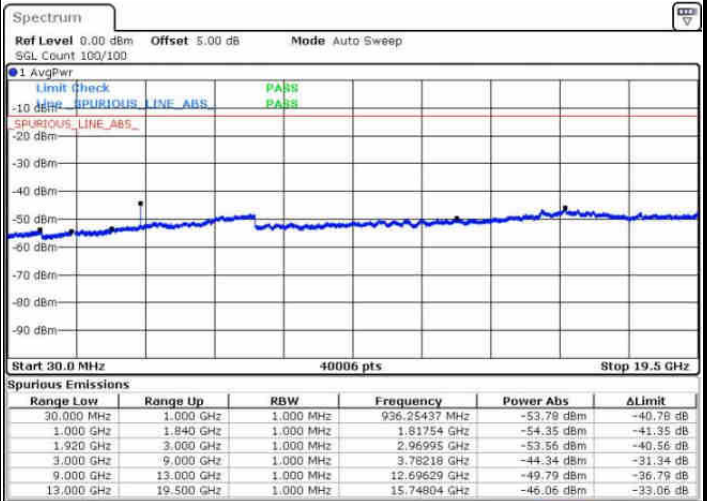

LTE Band 2 / 15MHz

Highest Channel / QPSK

Highest Channel / 16QAM

Date: 6 AUG 2016 11:32:14

Date: 6 AUG 2016 11:33:10

LTE Band 2 / 20MHz

Lowest Channel / QPSK

Lowest Channel / 16QAM

Date: 6 AUG 2016 11:38:18

Date: 6 AUG 2016 11:40:14

LTE Band 2 / 20MHz

Middle Channel / QPSK

Middle Channel / 16QAM

Date: 6 AUG 2016 11:41:52

Date: 6 AUG 2016 11:42:47

Highest Channel / QPSK

Highest Channel / 16QAM

Date: 6 AUG 2016 11:48:57

Date: 6 AUG 2016 11:48:52

LTE Band 4 / 1.4MHz

Lowest Channel / QPSK

Lowest Channel / 16QAM

Date: 6 AUG 2016 12:40:21

Date: 6 AUG 2016 12:41:16

Middle Channel / QPSK

Middle Channel / 16QAM

Date: 6 AUG 2016 12:42:54

Date: 6 AUG 2016 12:43:48

LTE Band 4 / 1.4MHz

Highest Channel / QPSK

Date: 6 AUG 2016 12:49:58

Highest Channel / 16QAM