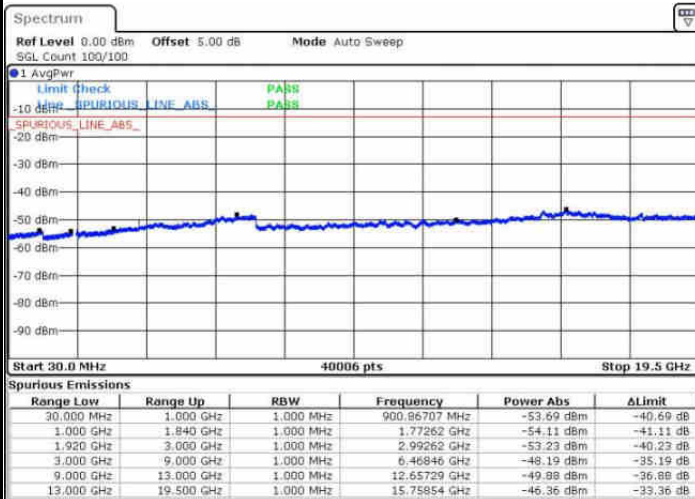

LTE Band 2 / 1.4MHz

Highest Channel / QPSK

Date: 6 AUG 2016 10:25:23

Highest Channel / 16QAM

Date: 6 AUG 2016 10:26:18

LTE Band 2 / 3MHz

Lowest Channel / QPSK

Date: 6 AUG 2016 10:32:27

Lowest Channel / 16QAM

Date: 6 AUG 2016 10:33:23

LTE Band 2 / 3MHz

Middle Channel / QPSK

Date: 6 AUG 2016 10:35:00

Middle Channel / 16QAM

Date: 6 AUG 2016 10:35:56

Highest Channel / QPSK