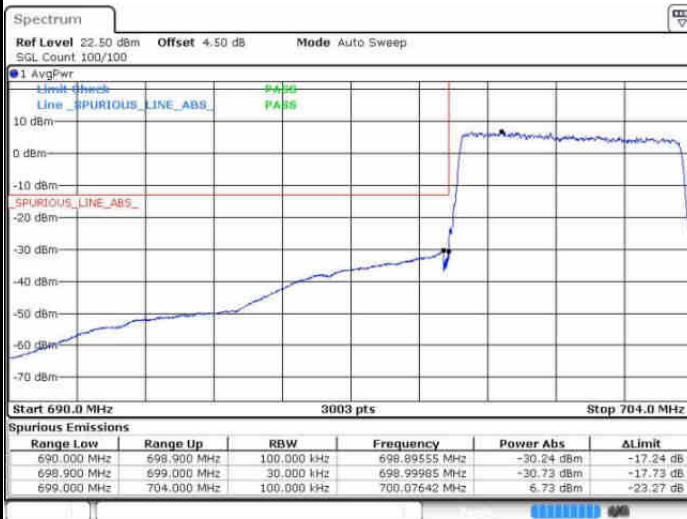

LTE Band 12 / 5MHz / 16QAM

Lowest Band Edge / 1RB

Date: 8 AUG 2016 19:26:10

Highest Band Edge / 1 RB

Date: 8 AUG 2016 19:29:45

Lowest Band Edge / Full RB

Date: 8 AUG 2016 19:26:57

Highest Band Edge / Full RB

Date: 8 AUG 2016 19:29:06

LTE Band 12 / 10MHz / QPSK

Lowest Band Edge / 1 RB

Date: 8 AUG 2016 19:38:21

Highest Band Edge / 1 RB

Date: 8 AUG 2016 19:41:52

Lowest Band Edge / Full RB

Date: 8 AUG 2016 19:38:58