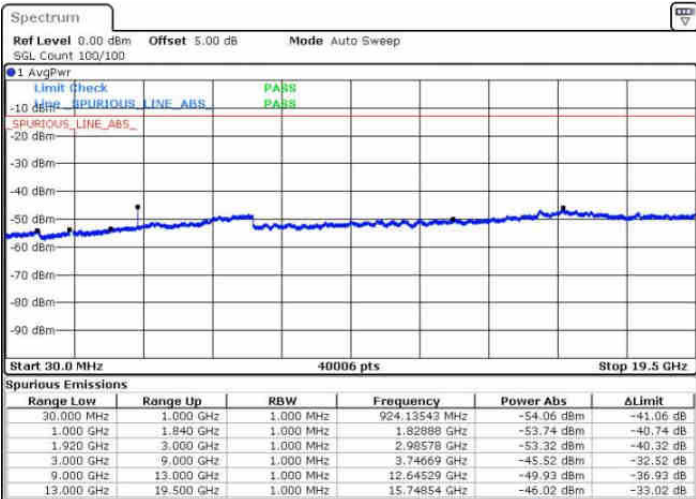

Middle Channel / 16QAM

Date: 6 AUG 2016 11:08:26

Date: 6 AUG 2016 11:09:22

Highest Channel / QPSK

Highest Channel / 16QAM

Date: 6 AUG 2016 11:15:31

Date: 6 AUG 2016 11:16:27

LTE Band 2 / 15MHz

Lowest Channel / QPSK

Lowest Channel / 16QAM

Date: 6 AUG 2016 11:22:36

Date: 6 AUG 2016 11:23:32

Middle Channel / QPSK

Middle Channel / 16QAM

Date: 6 AUG 2016 11:25:08

Date: 6 AUG 2016 11:26:04

LTE Band 2 / 15MHz

Highest Channel / QPSK

Highest Channel / 16QAM

Date: 6 AUG 2016 11:32:14

Date: 6 AUG 2016 11:33:10

LTE Band 2 / 20MHz

Lowest Channel / QPSK

Lowest Channel / 16QAM