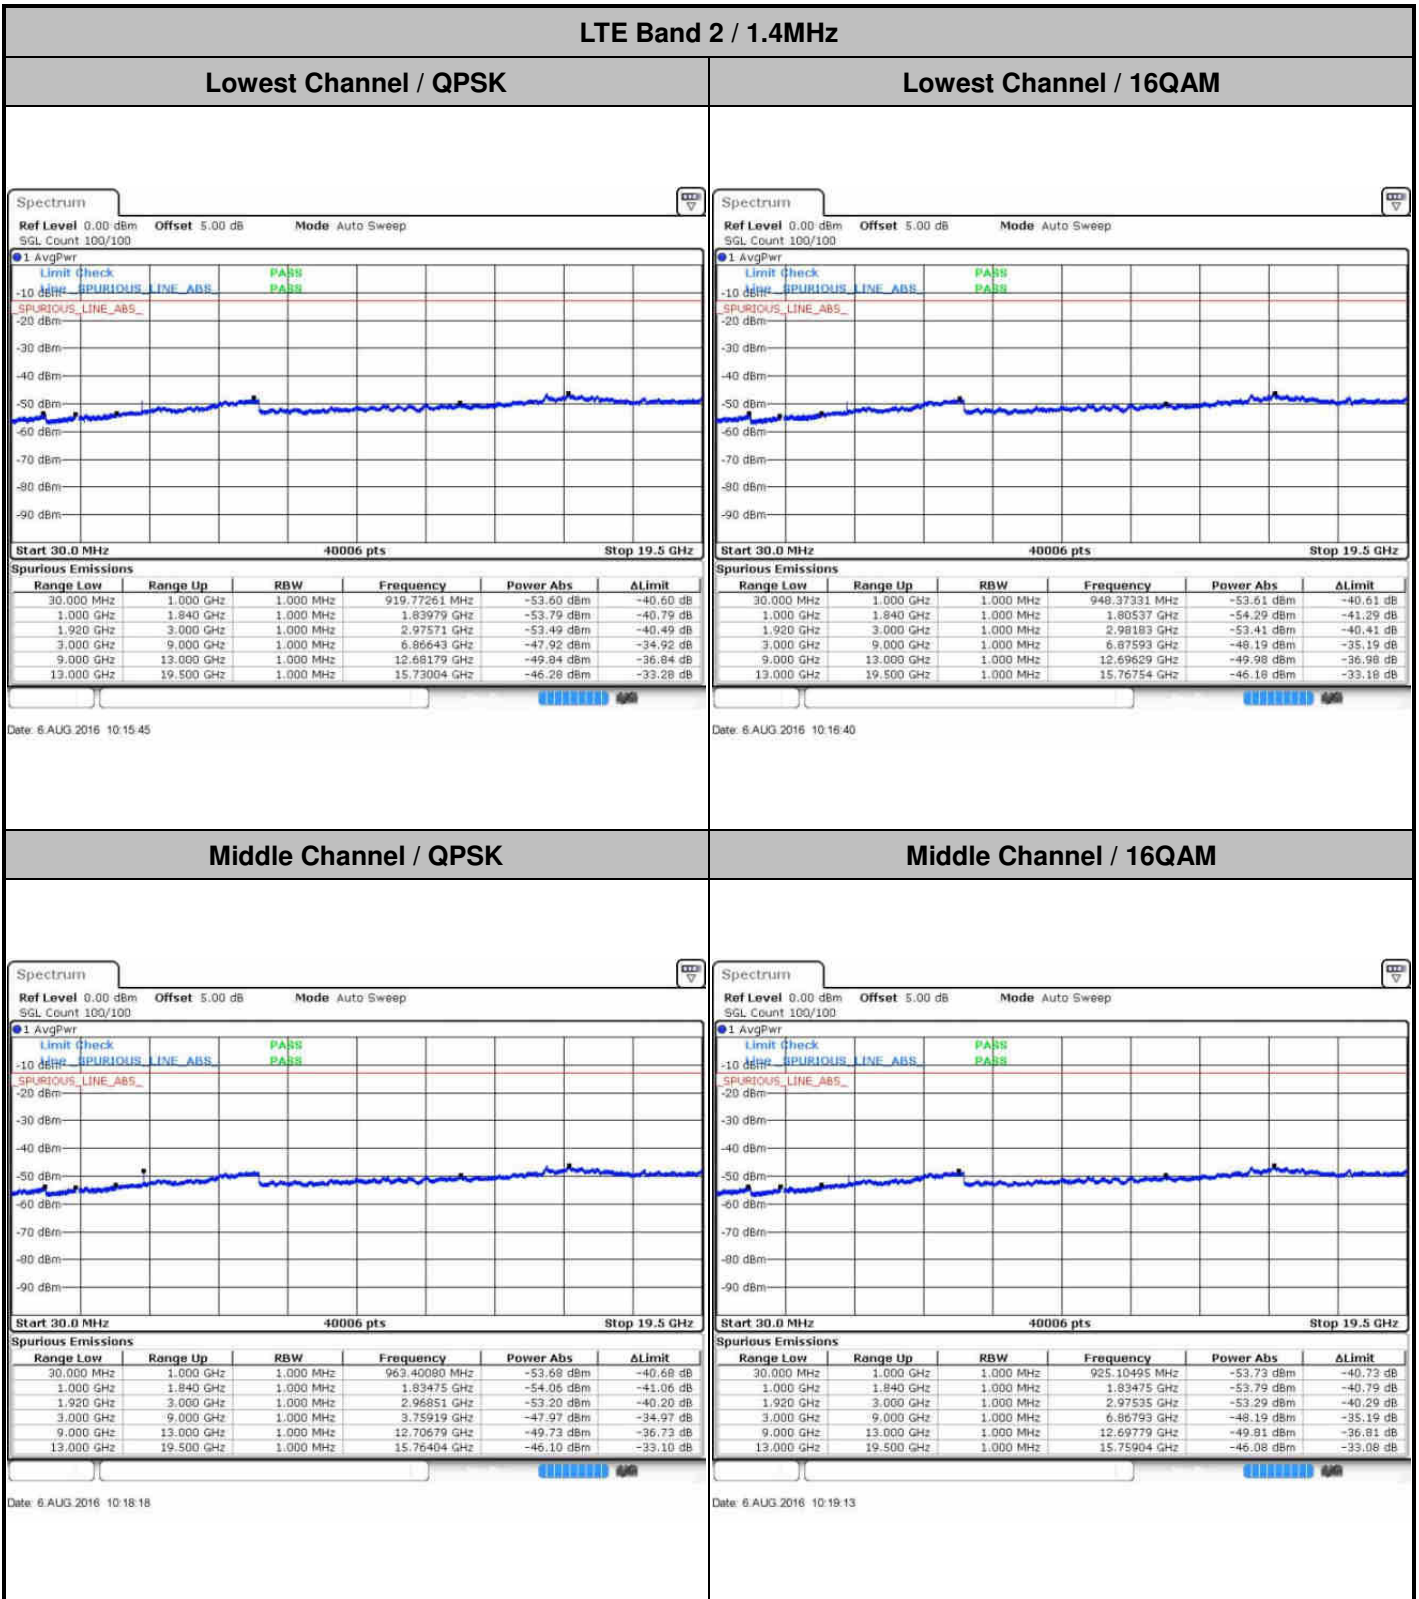

Highest Band Edge / 1 RB

Date: 7 AUG 2016 01:26:15

Lowest Band Edge / Full RB

Date: 7 AUG 2016 01:18:53

Highest Band Edge / Full RB

Date: 7 AUG 2016 01:28:31

LTE Band 17 / 10MHz / 16QAM

Lowest Band Edge / 1 RB

Date: 7 AUG 2016 01:17:45

Highest Band Edge / 1 RB

Date: 7 AUG 2016 01:27:23

Lowest Band Edge / Full RB

Date: 7 AUG 2016 01:20:01

Highest Band Edge / Full RB

Date: 7 AUG 2016 01:29:39

Conducted Spurious Emission

LTE Band 2 / 1.4MHz

Highest Channel / QPSK

Date: 6 AUG 2016 10:25:23

Highest Channel / 16QAM

Date: 6 AUG 2016 10:26:18

LTE Band 2 / 3MHz

Lowest Channel / QPSK

Date: 6 AUG 2016 10:32:27