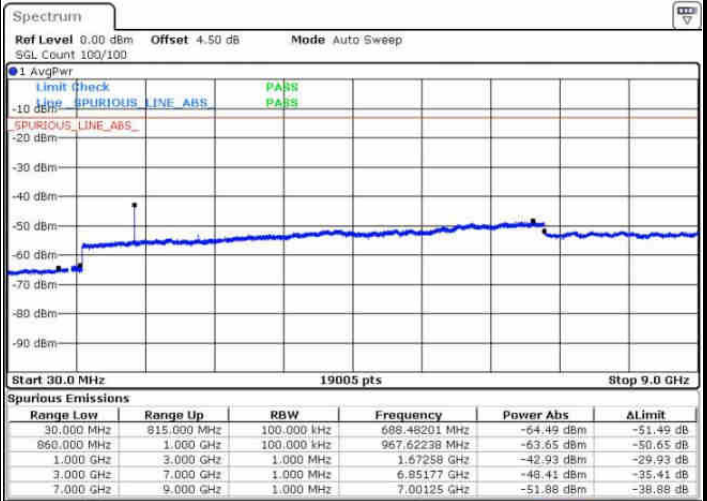

Middle Channel / 16QAM

Date: 6 AUG 2016 14:06:28

Date: 6 AUG 2016 14:07:24

Highest Channel / QPSK

Highest Channel / 16QAM

Date: 6 AUG 2016 14:13:33

Date: 6 AUG 2016 14:14:28

LTE Band 5 / 1.4MHz

Lowest Channel / QPSK

Lowest Channel / 16QAM

Date: 6 AUG 2016 15:58:13

Date: 6 AUG 2016 16:00:08

Middle Channel / QPSK

Middle Channel / 16QAM

Date: 6 AUG 2016 16:01:45

Date: 6 AUG 2016 16:02:40

LTE Band 5 / 1.4MHz

Highest Channel / QPSK

Date: 6 AUG 2016 16:16:48

Highest Channel / 16QAM

Date: 6 AUG 2016 16:17:44

LTE Band 5 / 3MHz

Lowest Channel / QPSK

Date: 6 AUG 2016 16:31:53