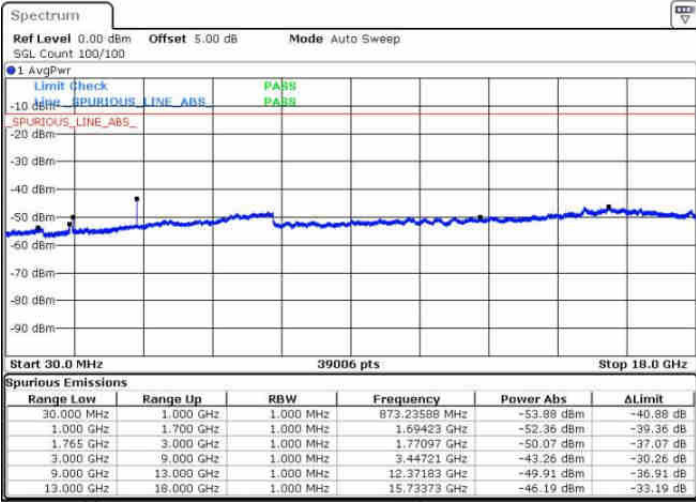

Middle Channel / QPSK

Date: 6 AUG 2016 13:49:45

Middle Channel / 16QAM

Date: 6 AUG 2016 13:50:41

LTE Band 4 / 15MHz

Highest Channel / QPSK

Highest Channel / 16QAM

Date: 6 AUG 2016 13:56:50

Date: 6 AUG 2016 13:57:45

LTE Band 4 / 20MHz

Lowest Channel / QPSK

Lowest Channel / 16QAM

Date: 6 AUG 2016 14:03:55

Date: 6 AUG 2016 14:04:51

LTE Band 4 / 20MHz

Middle Channel / QPSK

Middle Channel / 16QAM

Date: 6 AUG 2016 14:06:28

Date: 6 AUG 2016 14:07:24

Highest Channel / QPSK

Highest Channel / 16QAM

Date: 6 AUG 2016 14:13:33

Date: 6 AUG 2016 14:14:28

LTE Band 5 / 1.4MHz