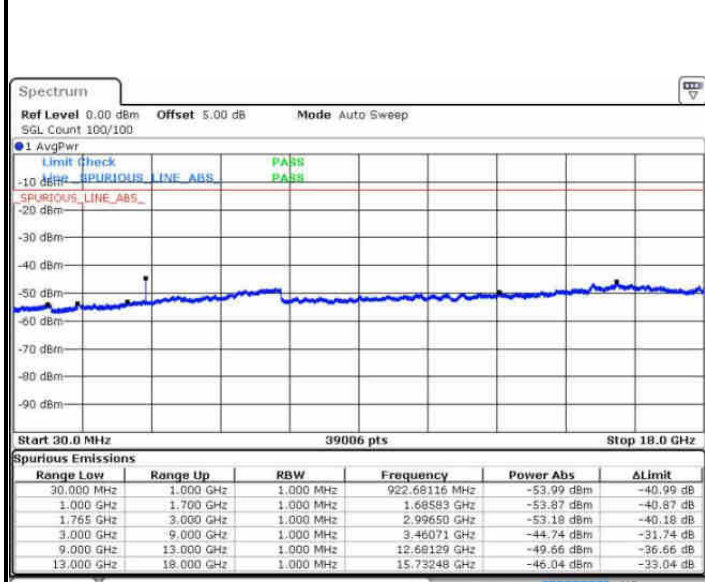

Middle Channel / 16QAM

Date: 6 AUG 2016 12:58:37

Date: 6 AUG 2016 13:00:32

Highest Channel / QPSK

Highest Channel / 16QAM

Date: 6 AUG 2016 13:06:42

Date: 6 AUG 2016 13:07:37

LTE Band 4 / 5MHz

Lowest Channel / QPSK

Date: 6 AUG 2016 13:13:47

Lowest Channel / 16QAM

Date: 6 AUG 2016 13:14:43

Middle Channel / QPSK

Date: 6 AUG 2016 13:16:20

Middle Channel / 16QAM

Date: 6 AUG 2016 13:17:16

LTE Band 4 / 5MHz

Highest Channel / QPSK

Date: 6 AUG 2016 13:23:25

Highest Channel / 16QAM

Date: 6 AUG 2016 13:24:20

LTE Band 4 / 10MHz

Lowest Channel / QPSK

Date: 6 AUG 2016 13:30:30

Lowest Channel / 16QAM

Date: 6 AUG 2016 13:31:25

LTE Band 4 / 10MHz

Middle Channel / QPSK

Middle Channel / 16QAM

Date: 6 AUG 2016 13:33:03

Date: 6 AUG 2016 13:33:58

Highest Channel / QPSK