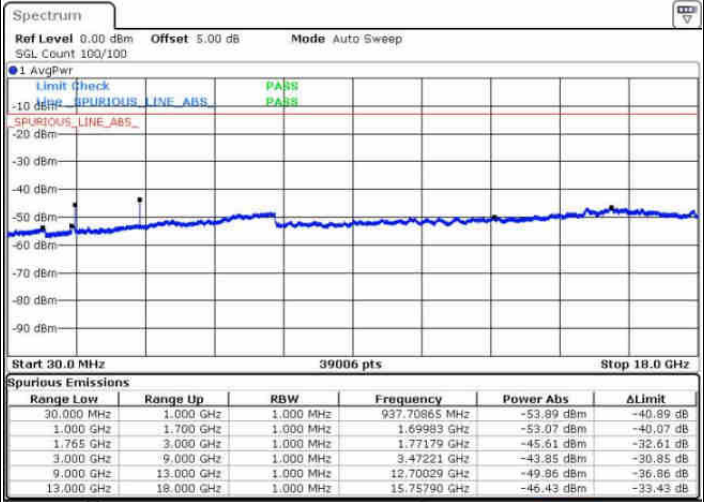

Date: 6 AUG 2016 13:57:45

LTE Band 4 / 20MHz

Lowest Channel / QPSK

Lowest Channel / 16QAM

Date: 6 AUG 2016 14:03:55

Date: 6 AUG 2016 14:04:51

LTE Band 4 / 20MHz

Middle Channel / QPSK

Middle Channel / 16QAM

Date: 6 AUG 2016 14:06:28

Date: 6 AUG 2016 14:07:24

Highest Channel / QPSK

Highest Channel / 16QAM

Date: 6 AUG 2016 14:13:33

Date: 6 AUG 2016 14:14:28

LTE Band 5 / 1.4MHz

Lowest Channel / QPSK

Lowest Channel / 16QAM

Date: 6 AUG 2016 15:58:13

Date: 6 AUG 2016 16:00:08

Middle Channel / QPSK

Middle Channel / 16QAM

Date: 6 AUG 2016 16:01:45

Date: 6 AUG 2016 16:02:40

LTE Band 5 / 1.4MHz

Highest Channel / QPSK

Date: 6 AUG 2016 16:16:48

Highest Channel / 16QAM

Date: 6 AUG 2016 16:17:44

LTE Band 5 / 3MHz

Lowest Channel / QPSK

Date: 6 AUG 2016 16:31:53