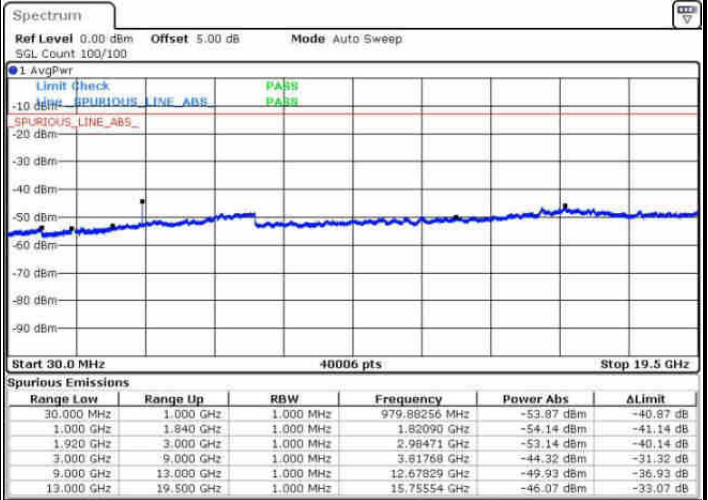

Highest Band Edge / 1 RB

Date: 7 AUG 2016 01:26:15

Lowest Band Edge / Full RB

Date: 7 AUG 2016 01:18:53

Highest Band Edge / Full RB

Date: 7 AUG 2016 01:28:31

LTE Band 17 / 10MHz / 16QAM

Lowest Band Edge / 1 RB

Date: 7 AUG 2016 01:17:45

Highest Band Edge / 1 RB

Date: 7 AUG 2016 01:27:23

Lowest Band Edge / Full RB

Date: 7 AUG 2016 01:20:01

Highest Band Edge / Full RB

Date: 7 AUG 2016 01:29:39

Conducted Spurious Emission

LTE Band 2 / 1.4MHz

Highest Channel / QPSK

Date: 6 AUG 2016 10:25:23

Highest Channel / 16QAM

Date: 6 AUG 2016 10:26:18

LTE Band 2 / 3MHz

Lowest Channel / QPSK

Date: 6 AUG 2016 10:32:27