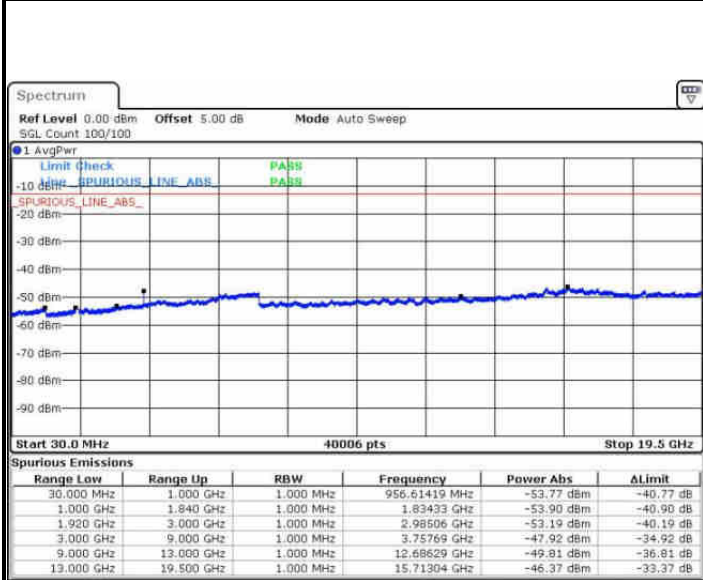

LTE Band 2 / 1.4MHz

Highest Channel / QPSK

Date: 6 AUG 2016 10:25:23

Highest Channel / 16QAM

Date: 6 AUG 2016 10:26:18

LTE Band 2 / 3MHz

Lowest Channel / QPSK

Date: 6 AUG 2016 10:32:27

Lowest Channel / 16QAM

Date: 6 AUG 2016 10:33:23

LTE Band 2 / 3MHz

Middle Channel / QPSK

Date: 6 AUG 2016 10:35:00

Middle Channel / 16QAM

Date: 6 AUG 2016 10:35:56

Highest Channel / QPSK

Date: 6 AUG 2016 10:42:05

Highest Channel / 16QAM

Date: 6 AUG 2016 10:43:01

LTE Band 2 / 5MHz

Lowest Channel / QPSK

Date: 6 AUG 2016 10:49:10

Lowest Channel / 16QAM

Date: 6 AUG 2016 10:50:05