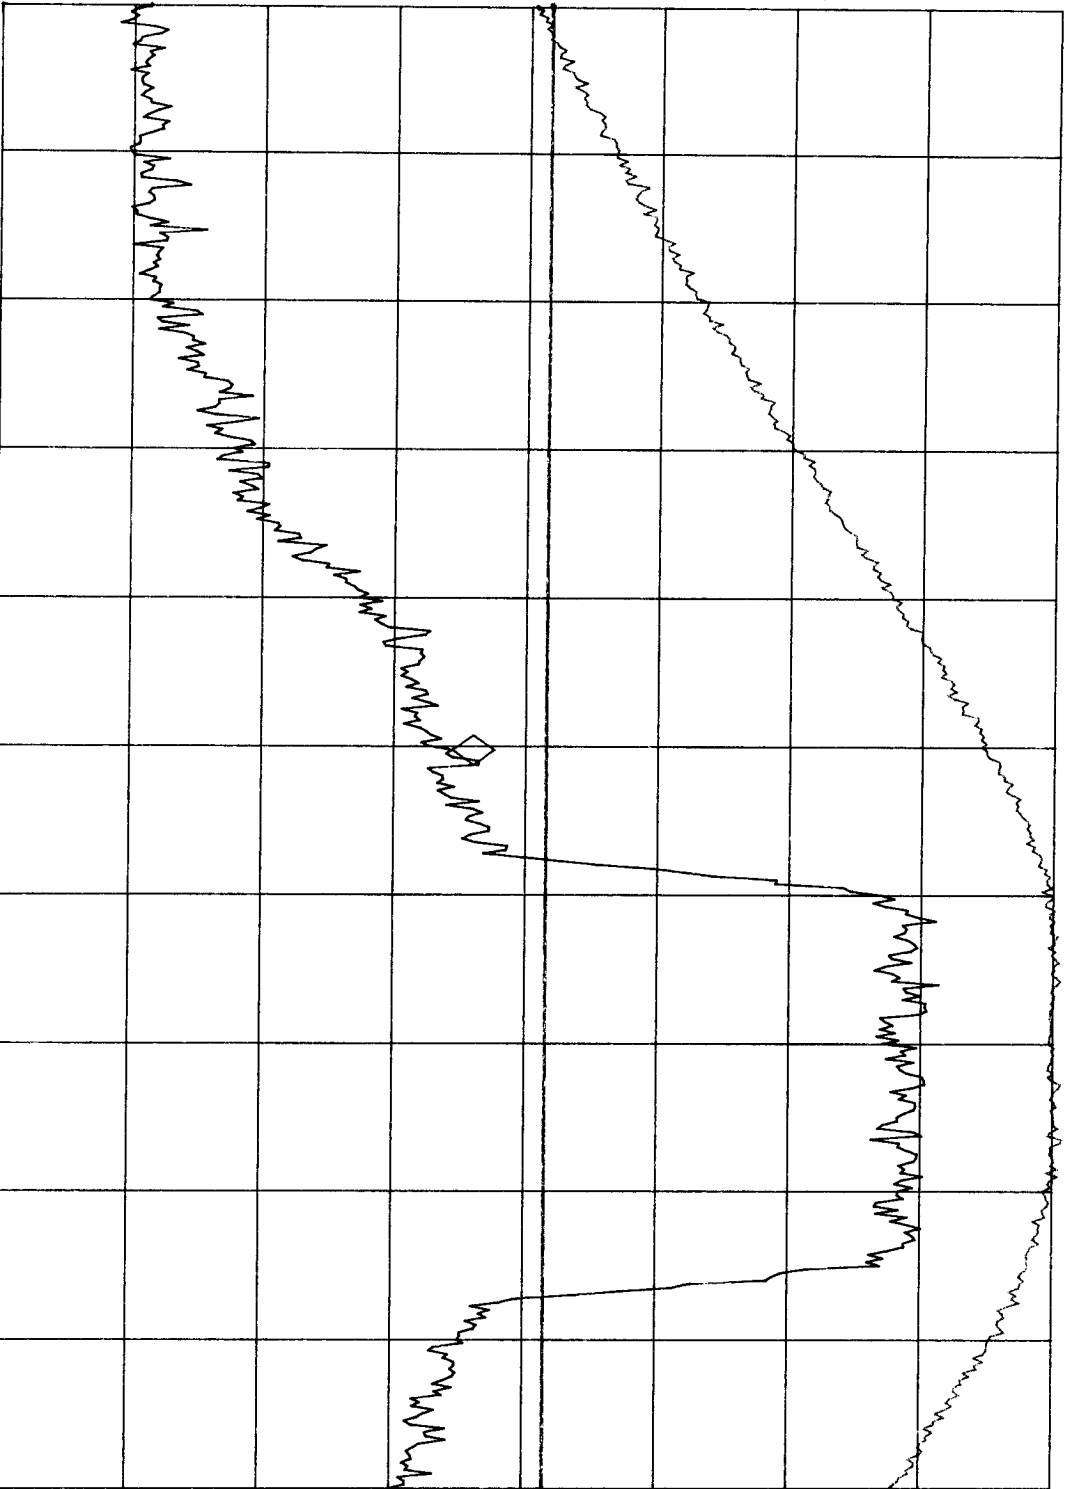

FCC ID: L5ACM2200DM CH-LO

MKR 824.052 MHz

REF 25.5 dBm ATTEN 40 dB

-20.06 dBm

PEAK

LOG

10

dB/

OFFST

.5

DB

DL

-13.0

dBm

VA VB

SC FC

CORR

CENTER 824.040 MHz

SPAN 5.000 MHz

#RES BW 30 KHZ

#VBW 30 KHZ

SWP 20 msec