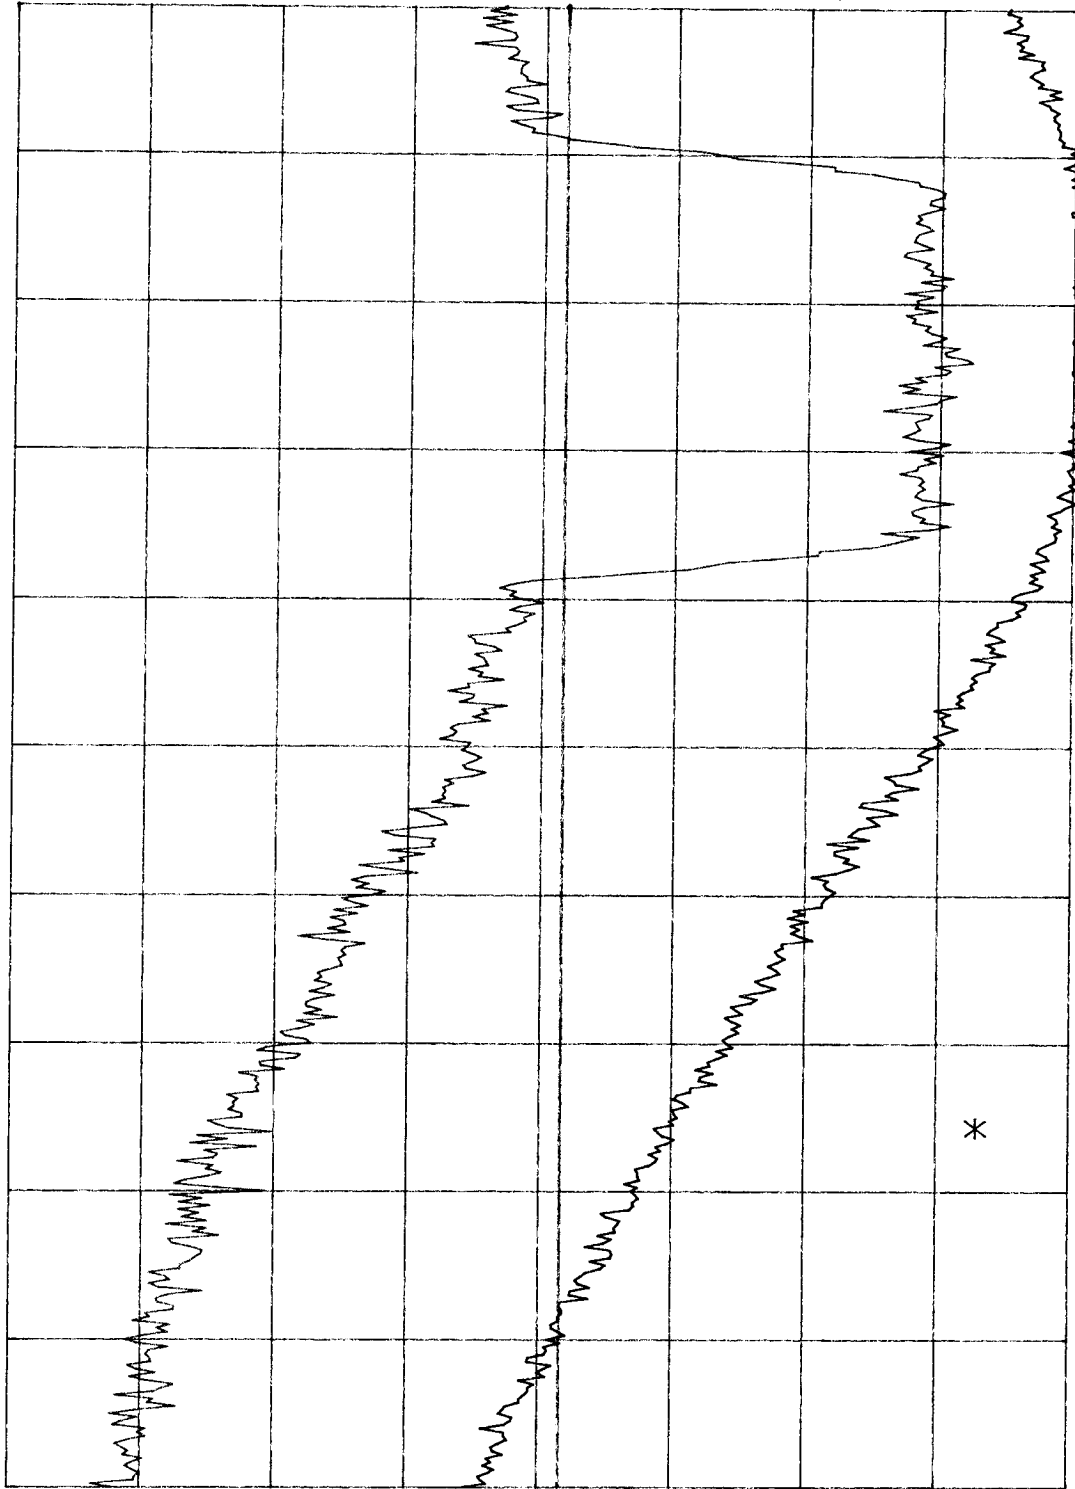

13:57:55 02 SEP 1998

FCC ID: L5ACM2200DM CH-HI CON. SPURS

REF 25.5 dBm ATTEN 40 dB

PEAK

LOG

10

dB/

OFFST

.5

dB

DL

-13.0

dBm

VA VB
SC FC
CORR

CENTER 848.970 MHZ
#RES BW 30 KHZ

#VBW 30 KHZ

SPAN 5.000 MHZ
SWP 20 msec