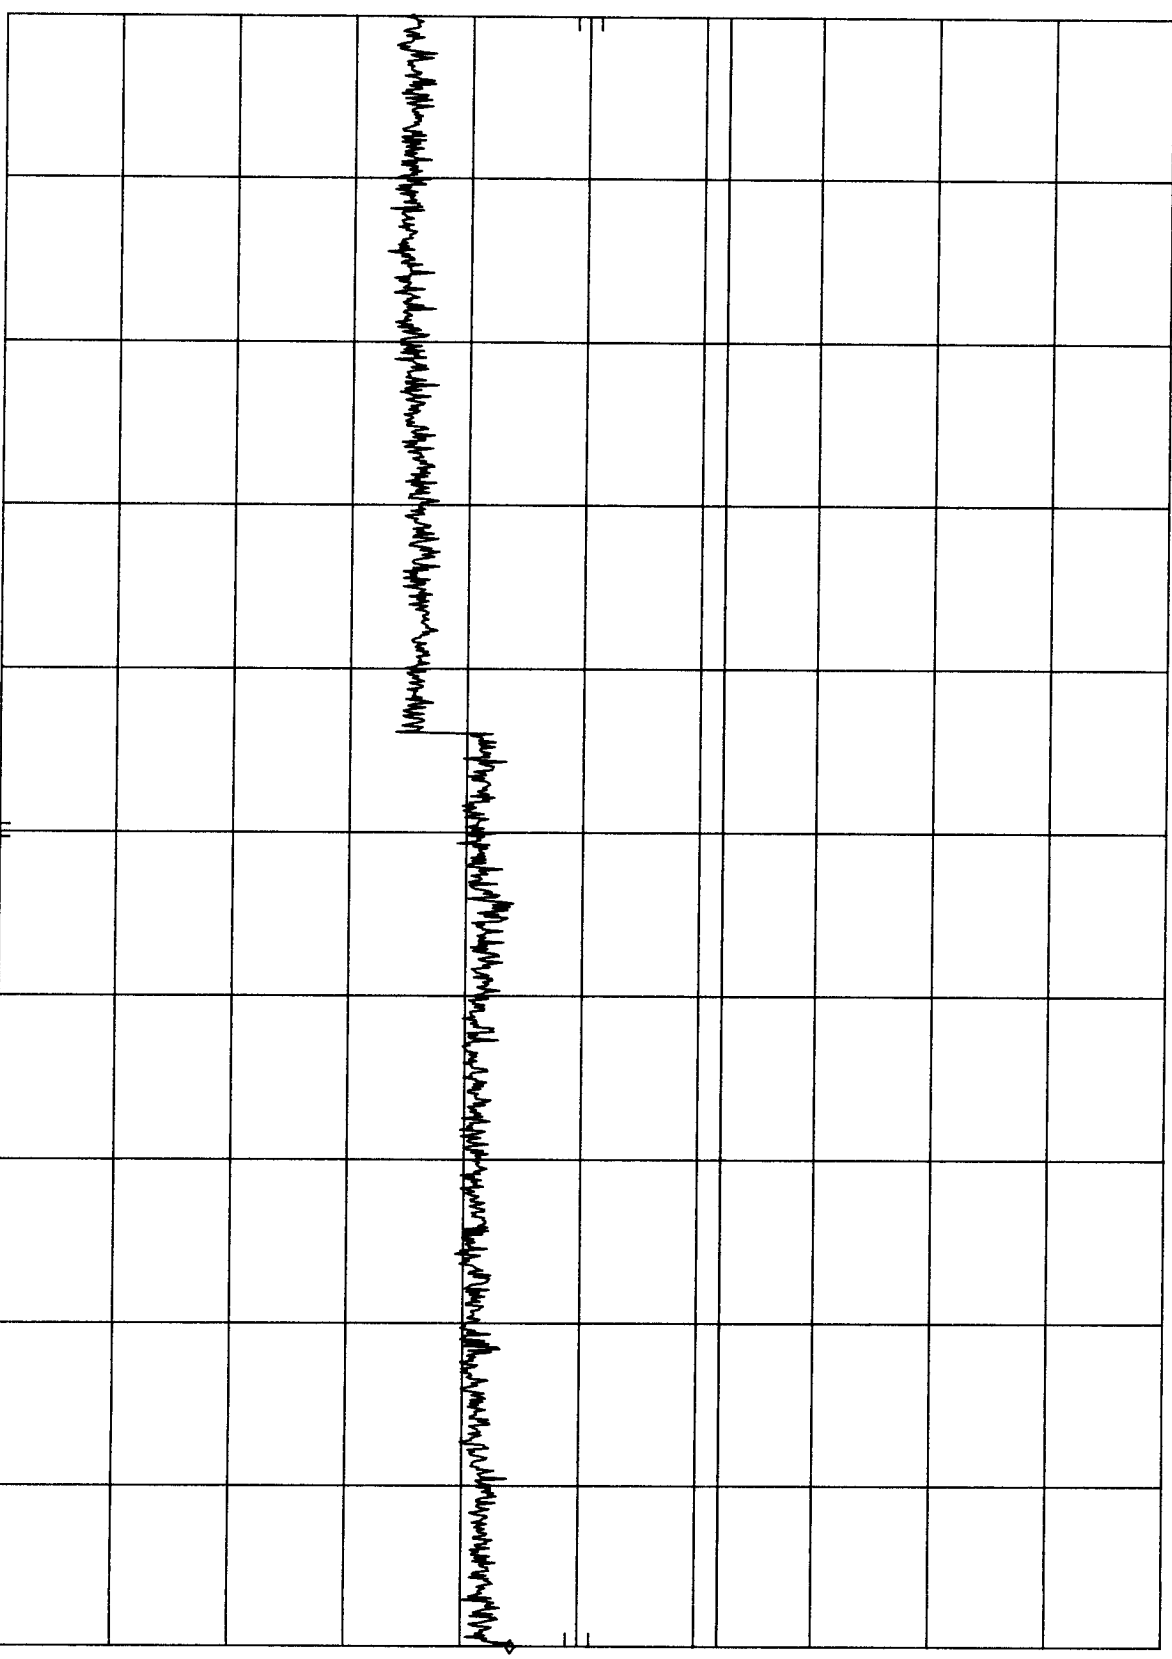

FCC ID-L5ACMZZ200DM CON SPURS
REF 25.0 dBm ATTN 40 dB

MKR 9.993 GHz
-30.70 dBm

10 dB/
POS PK
OFFSET 2.0
dB
DL
-13.0
dBm

START 2.50 GHz RES BW 1 MHz VBW 1 MHz STOP 10.00 GHz
SMP 188 msec