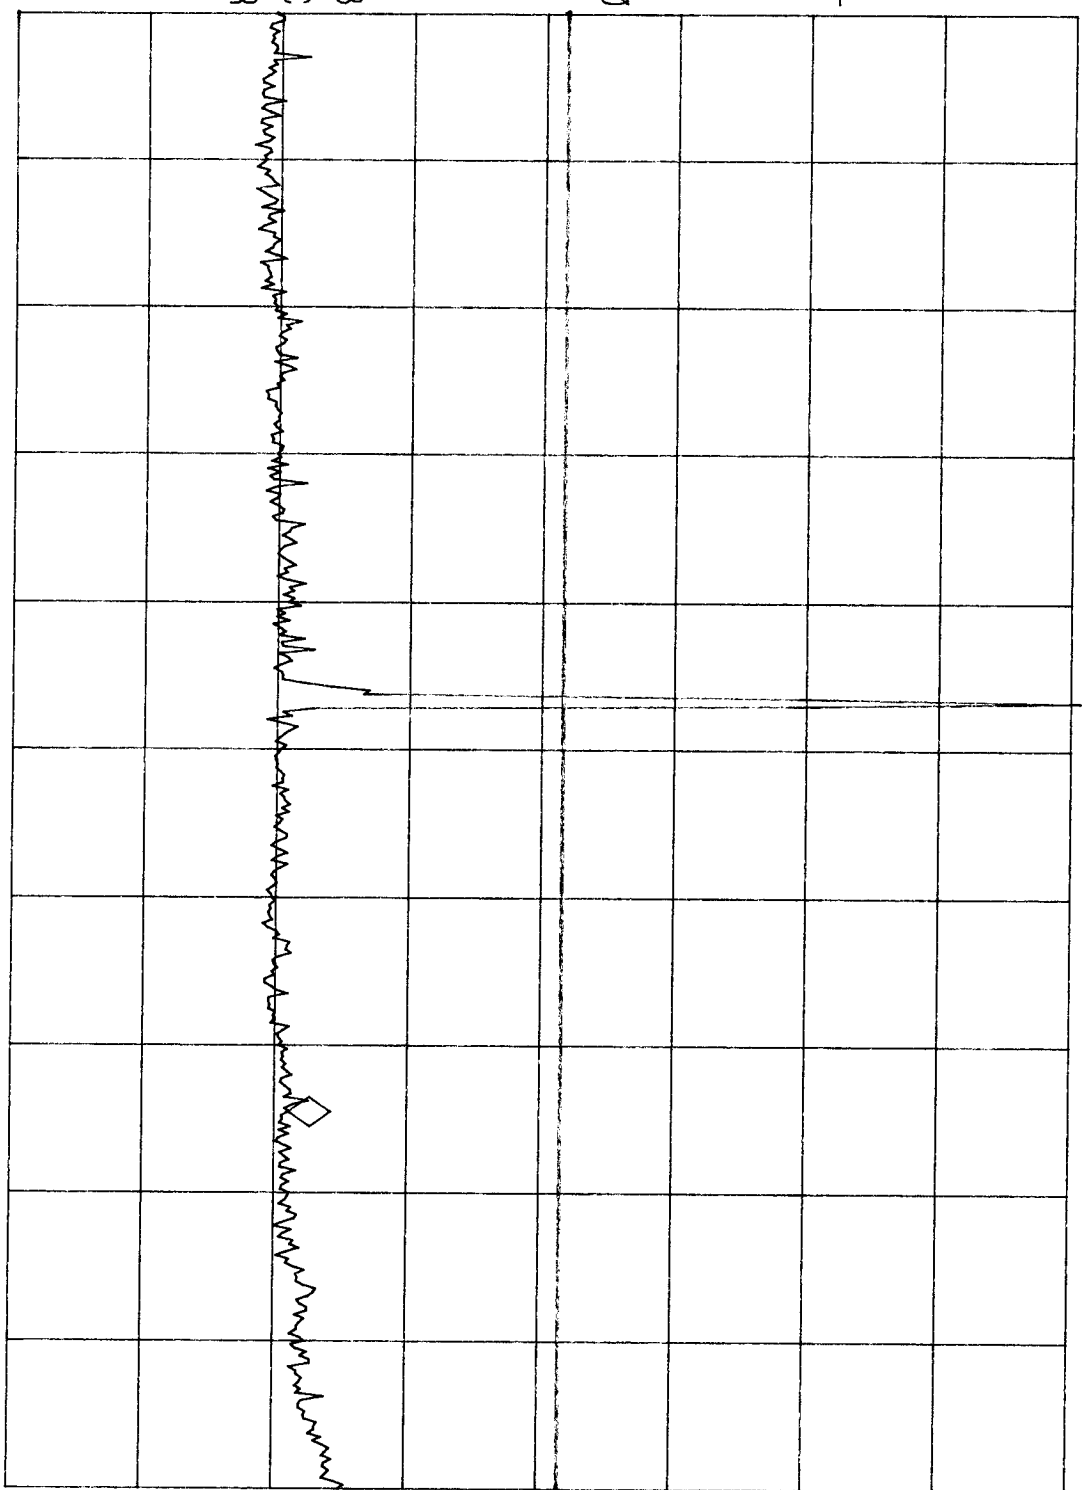

FCC ID: L5ACM2200DM CH-HI CON. SPURS MKR 1.346 GHz
REF 25.5 dBm ATTEN 40 dB -33.43 dBm

PEAK
LOG
10
dB/
OFFST
.5
dB
DL
-13.0
dBm

VA SB
SC FC
CORR

START 20 MHz STOP 1.800 GHz
#RES BW 1 MHz #VBW 1 MHz SWP 20 msec