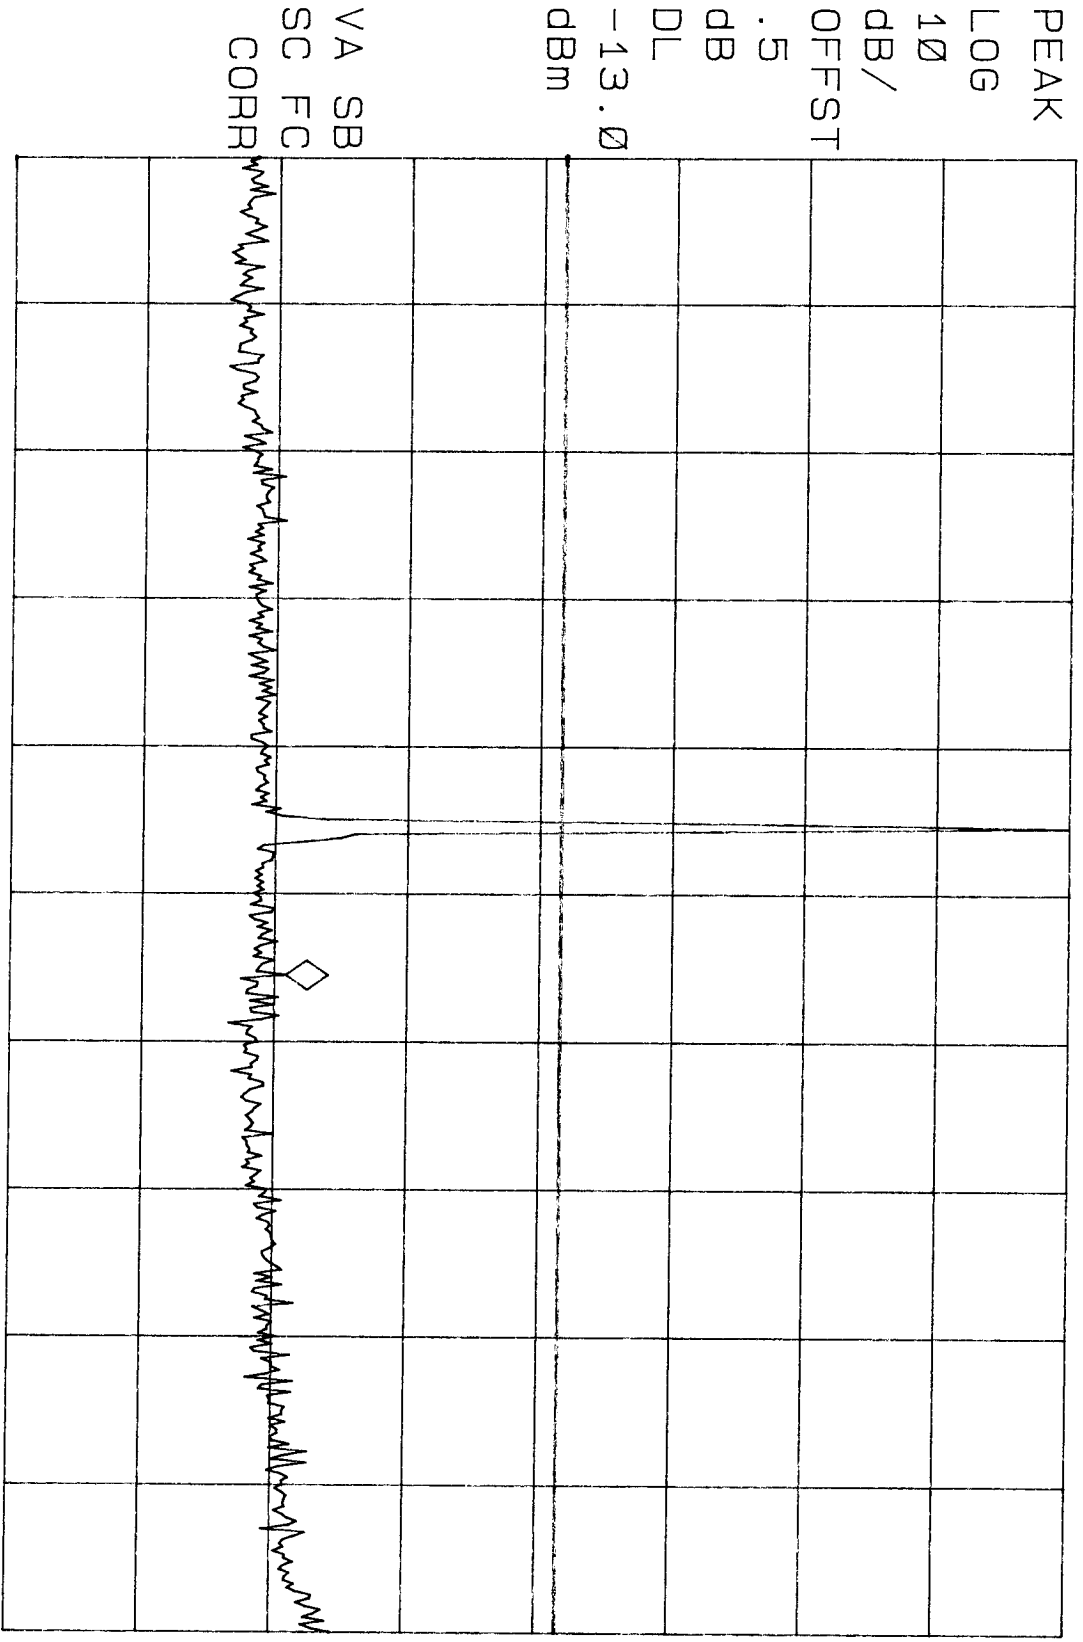

FCC ID: L5ACMZZ00DM CH-LO CON. SPURS MKR 1.008 GHz
REF 25.5 dBm ATTEN 40 dB -33.65 dBm

START 20 MHz STOP 1.800 GHz
#RES BW 1 MHz #VBW 1 MHz SWP 20 msec