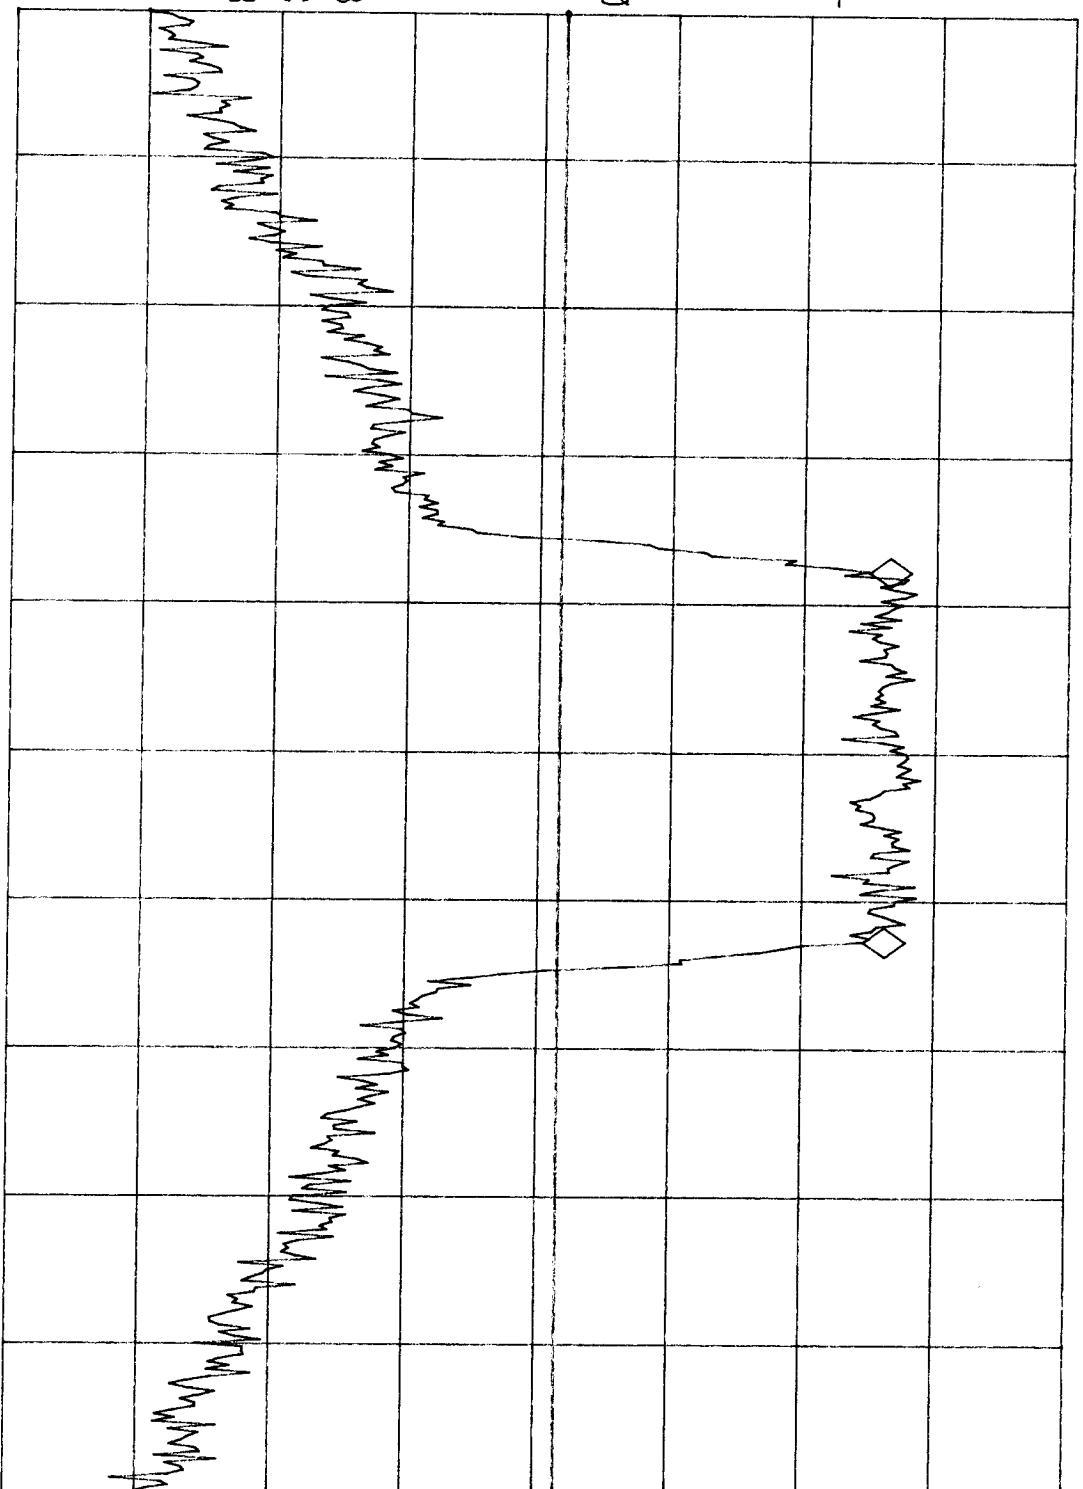

SPAN 5.000 MHZ
SWP 20 msec

FCC ID: L5ACM2200DM CH-LO

MKR 824.052 MHz

REF 25.5 dBm ATTEN 40 dB

-20.06 dBm

PEAK

LOG

10

SC FC

CORR

CENTER 824.040 MHz

SPAN 5.000 MHz

#RES BW 30 KHZ

#VBW 30 KHZ

SWP 20 msec

FCC ID: L5ACMZZ00DM CH-363 99% PWR BW MKR Δ 1.250 MHz
REF 25.5 dBm ATTN 40 dB -.23 dB

PEAK
LOG
10
dB/
OFFST
.5
dB
DL
-13.0
dBm

V A SB
S C FC
C O R R

CENTER 835.890 MHz SPAN 5.000 MHz
#RES BW 30 KHZ #VBW 30 KHZ SWP 20 msec

FCC ID-L5ACMZZ200DM CON SPURS
REF 25.0 dBm ATTN 40 dB

MKR 9.993 GHz
-30.70 dBm