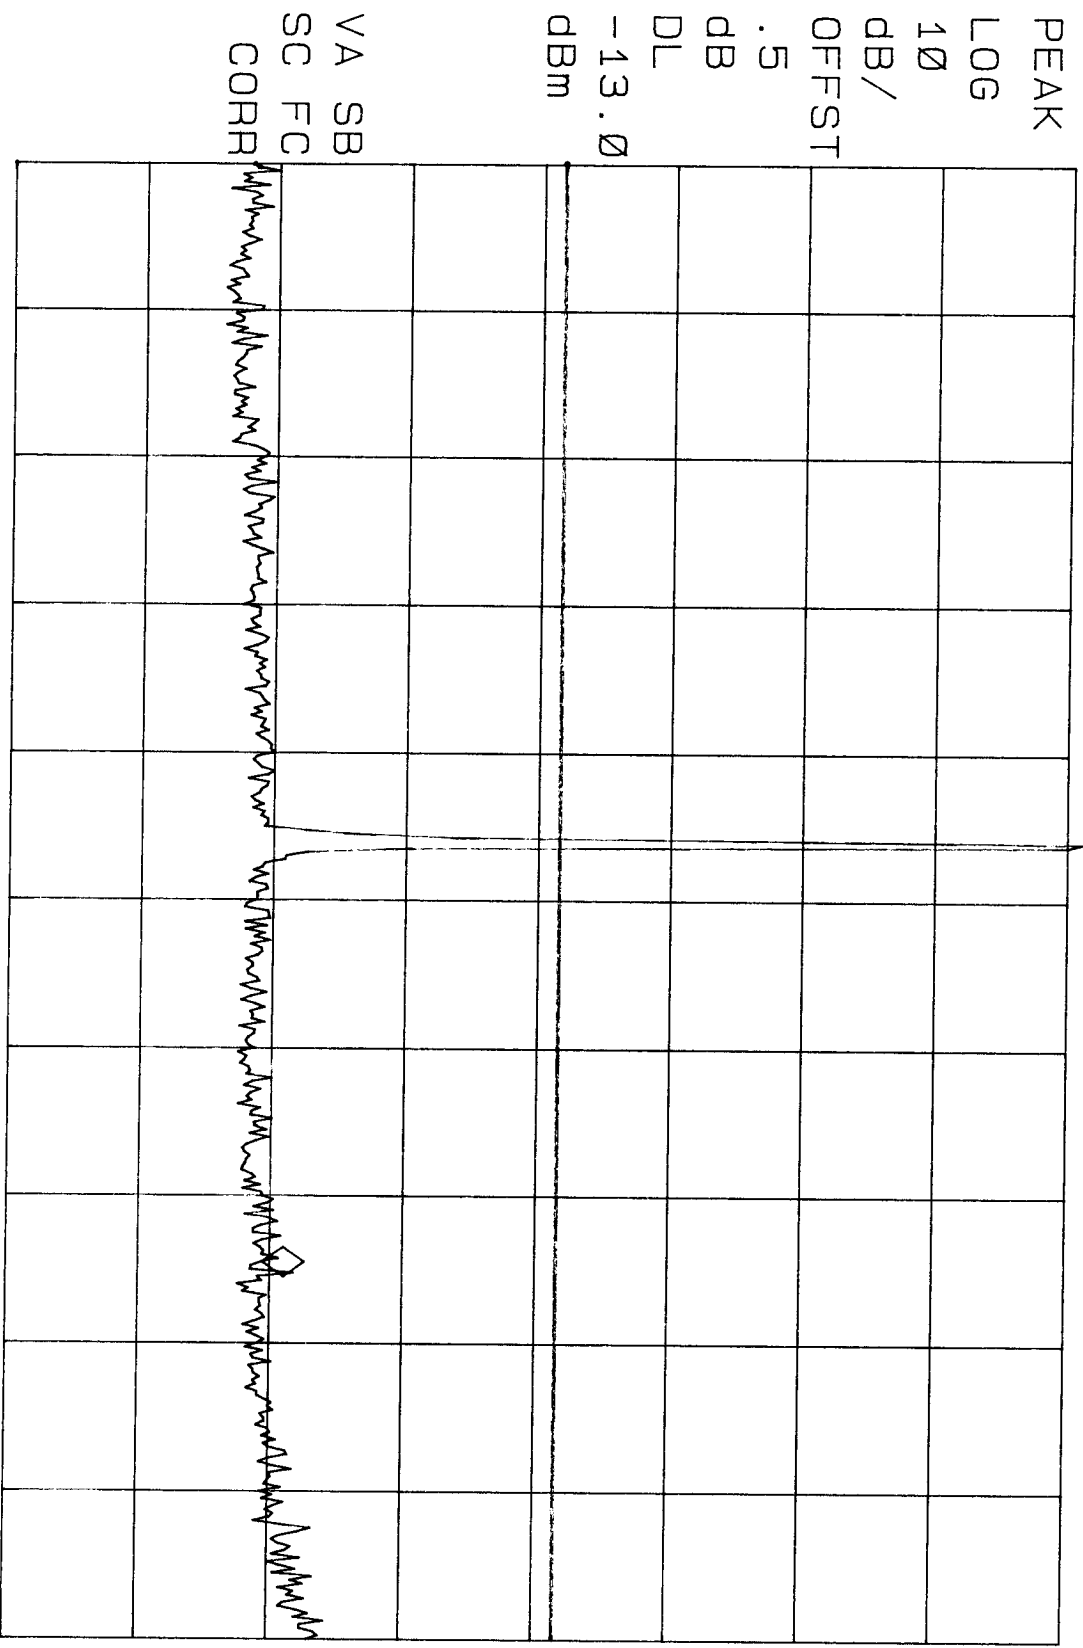

FCC ID: L5ACM2200DM CH-363 CON. SPURS MKR 1.346 GHz
REF 25.5 dBm ATTN 40 dB -35.07 dBm

START 20 MHz STOP 1.800 GHz
#RES BW 1 MHz #VBW 1 MHz SWP 20 msec