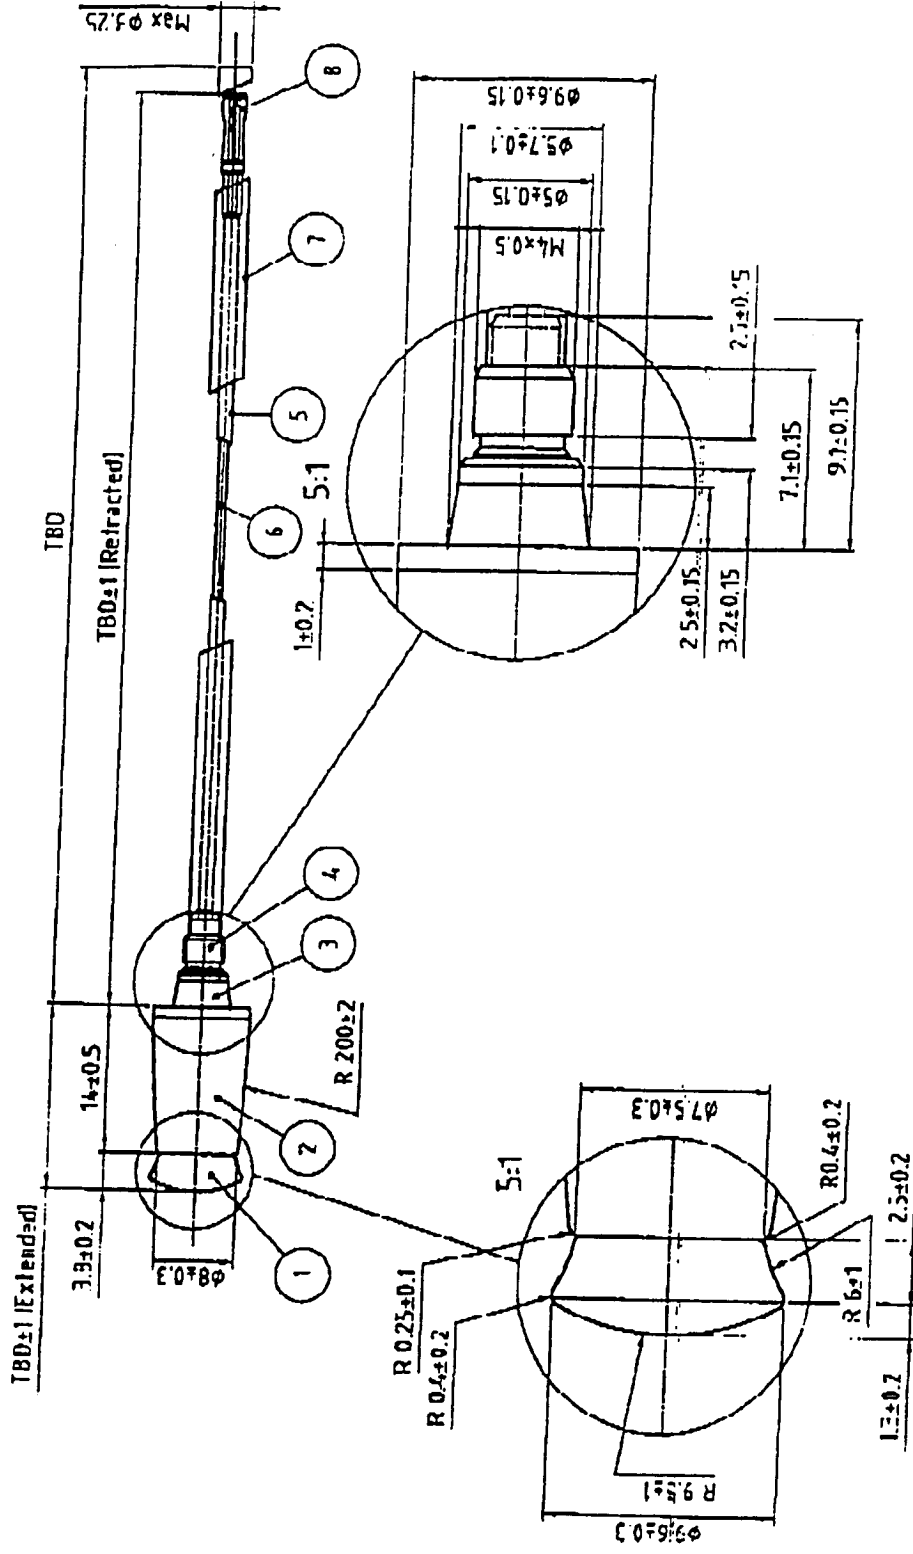

PRODUCT SPECIFICATION 3725.1 FIG.1 ISSUE C

NO	MATERIAL	SURFACE PROPERTIES
1	Plastic Zytel E101 L	Surface acc. to Charmites VEI 3400 no. 30, Colour : Black
2	Plastic Elasthan C64 D5300	Surface acc. to Charmites VEI 3400 no. 33, Colour : Black
3	Plastic Zytel 490	Surface acc. to Charmites VEI 3400 no. 30, Colour : Black
4	Brass SS 5170-04	[U/C]3412-43 acc. to SS ISO 4527
5	Plastic PVC KAI/B-27-Nal	
6	Ni-Ti-Cr Super elastic alloy	
7	Plastic PA 12 (uncoloured)	
8	Arcaid AP10	

Scale 2:1

Date: 97-03-18 PRM

ALLGON AB
SWEDEN