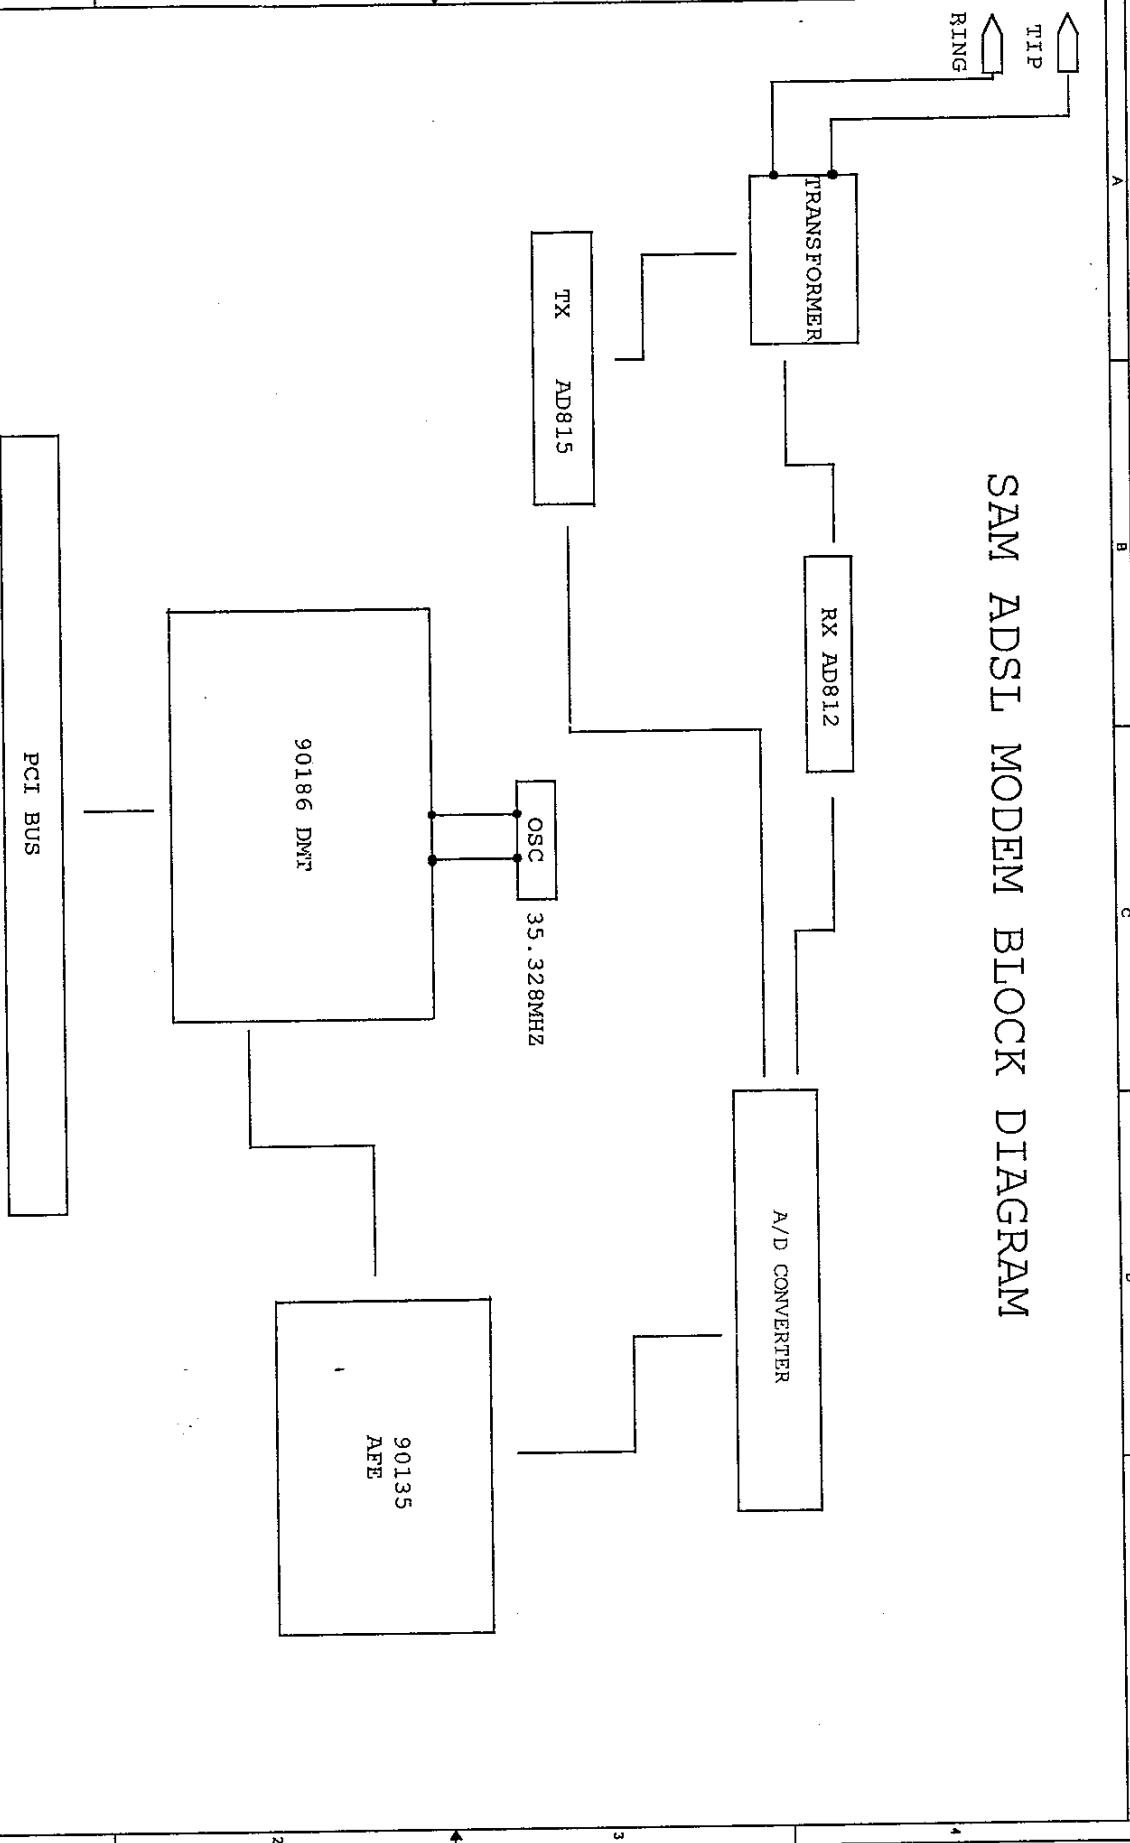

EXHIBIT E

Block Diagram

SAM ADSL MODEM BLOCK DIAGRAM

Title		Block Diagram	
Size	Document Number	Rev	
A	WS-AD35PSI	(Rev/Code)	
Date:	Tue	February 29, 2000	Sheet 1 of 1