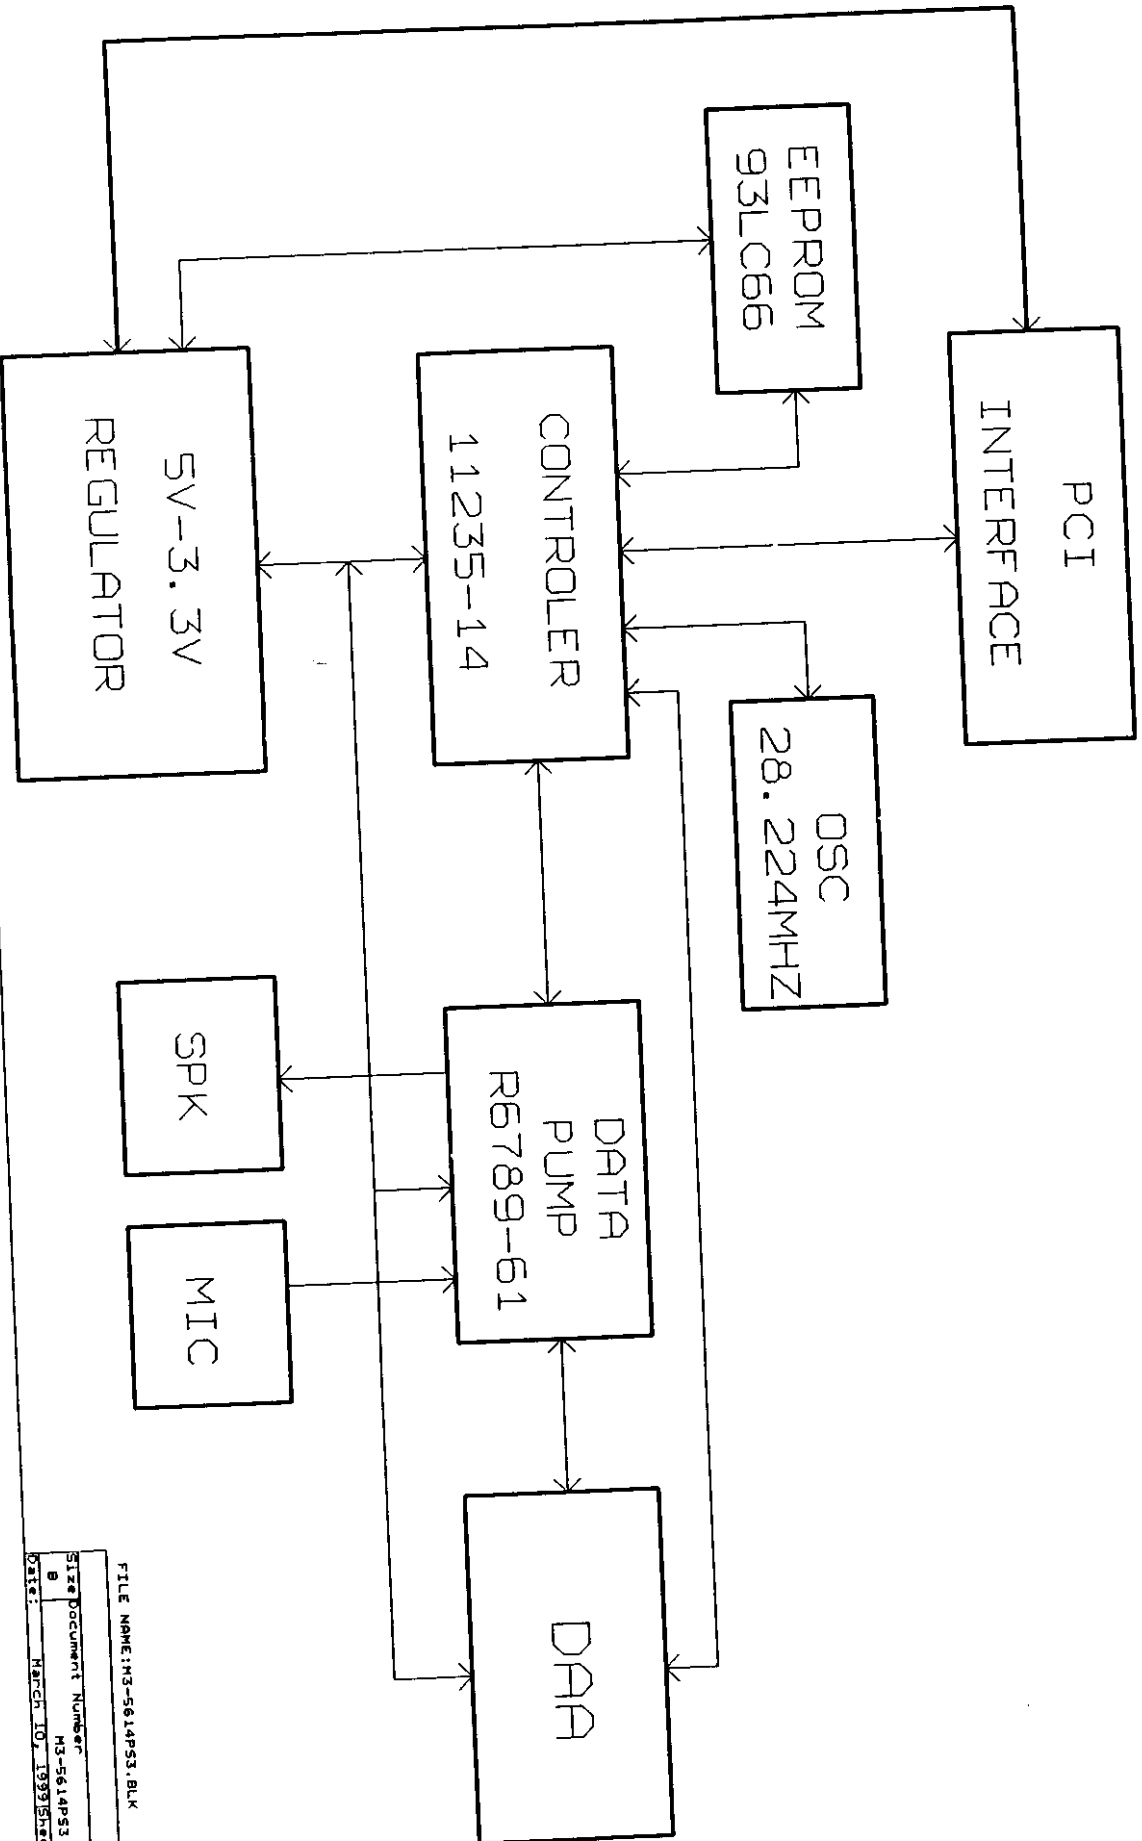

EXHIBIT E

Block Diagram

BLOCK DIAGRAM

MODEL : M3-5614P53

FILE NAME: M3-5614P53.BLK

Size	Document Number
8	M3-5614P53
Date:	March 10, 1993 Sheet 1 of 1