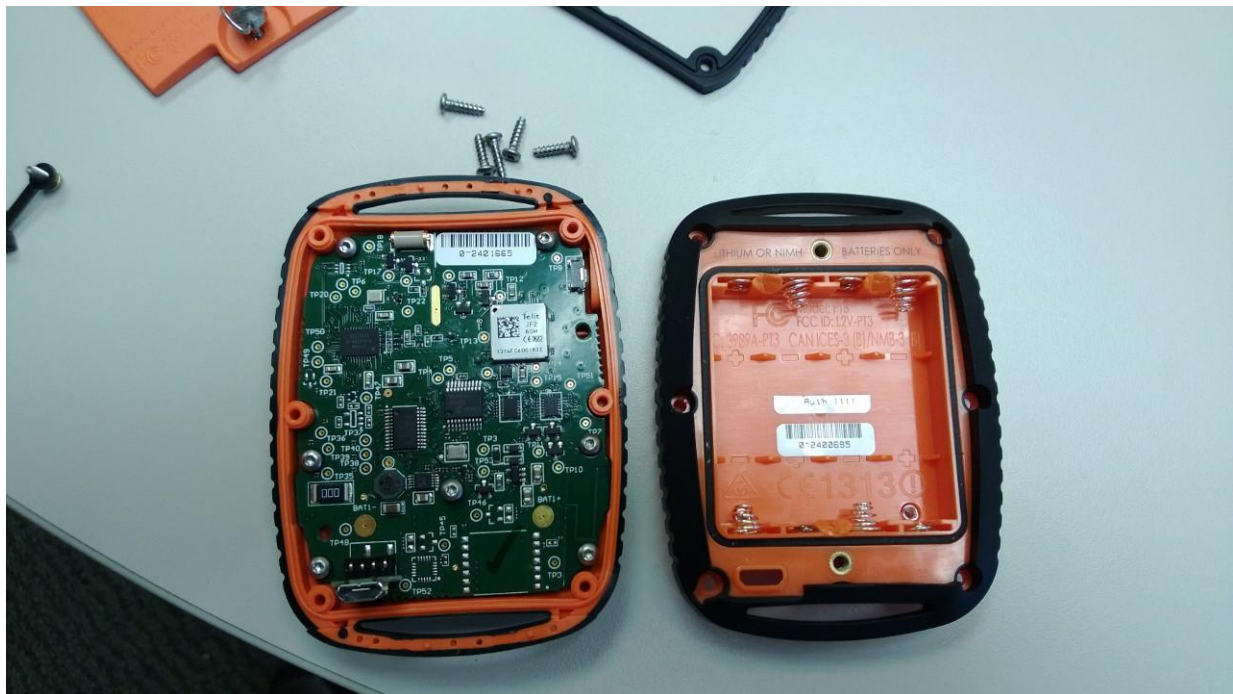

Internal Photos:
FCC ID: L2V-PT3
IC: 3989A-PT3

Distance from front face of antenna to front face of plastic (mm):