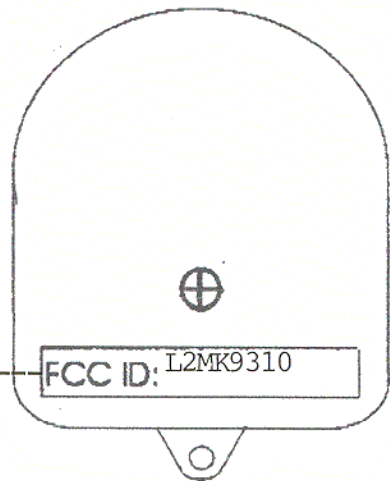

FCC Label and Label Location on the K9-Mundial Transmitter.

Label:

FCC ID:
L2MK9310

Label Location:

(Back of Transmitter)

LABEL LOCATION

FCC ID: L2MK9310

OMEGA RESEARCH &
DEVELOPMENT, INC.

FCC ID : L2MK9310

JOB # : 213U0

EXHIBIT # : 5