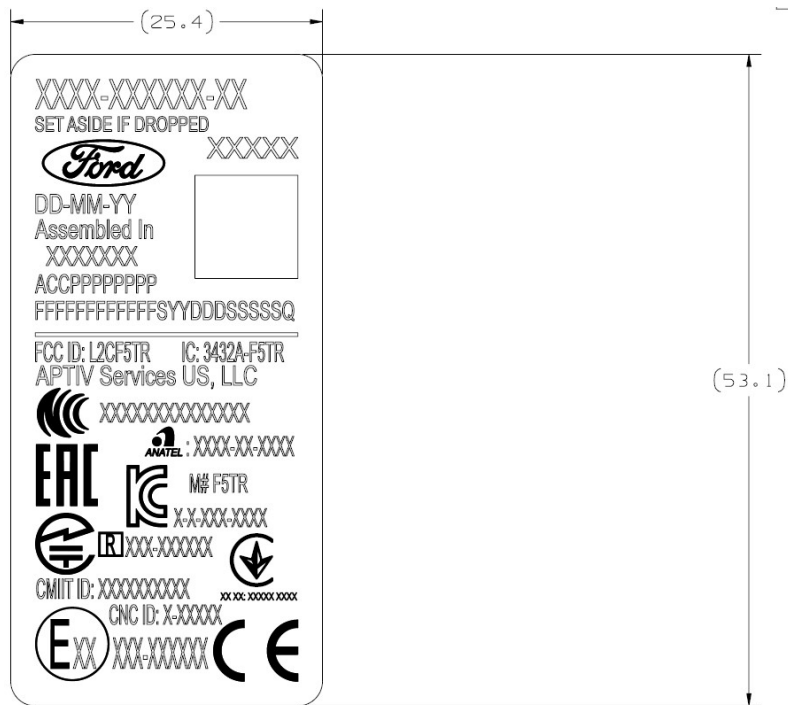

SRR5 Label Location

Content

Location