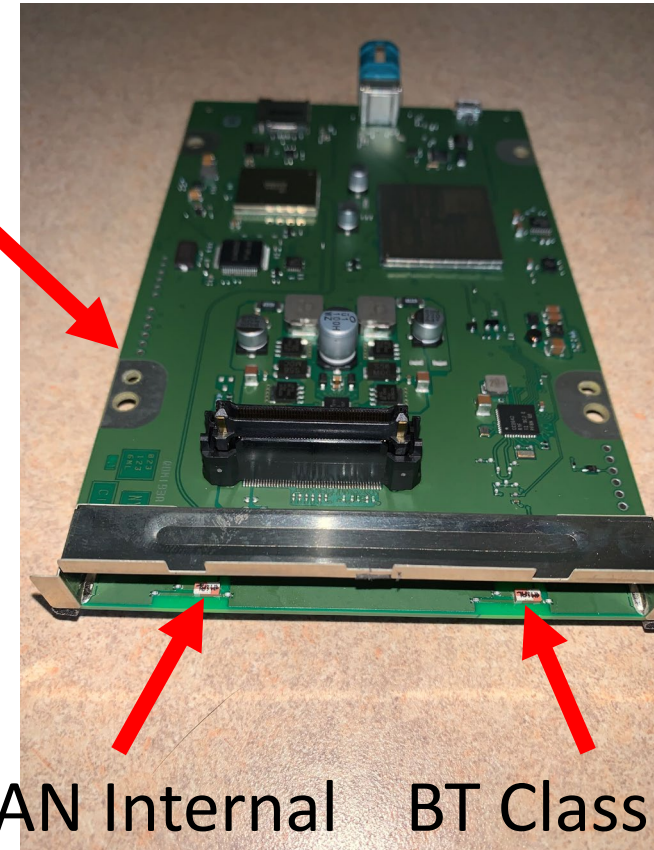

Aptiv EP-2000 Internal Antenna Photos

Outside of Product

Plastic cover installed

Internal Antennas are
Underneath plastic cover

Plastic cover removed

WLAN Internal
Antenna

BT Classic &
BLE Antenna

Aptiv EP-2000 Internal Antenna Photos

Wireless Daughter Card Removed

Wireless
Daughter Card

WLAN Internal
Antenna

BT Classic &
BLE Antenna