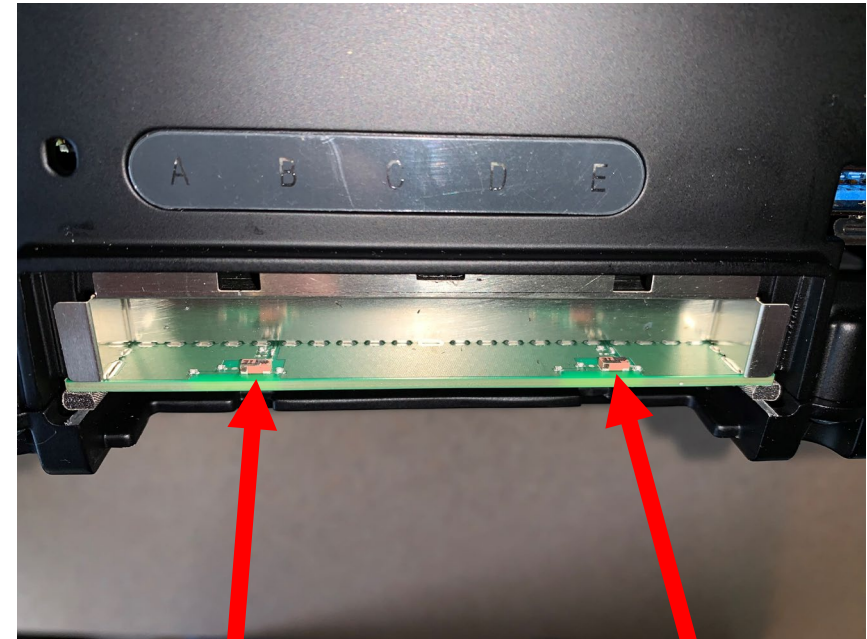

Aptiv EP-2000 Internal Antenna Photos

Outside of Product

Plastic cover installed

Internal Antennas are
Underneath plastic cover

Plastic cover removed

WLAN Internal
Antenna

BT Classic &
BLE Antenna

Aptiv EP-2000 Internal Antenna Photos

Wireless Daughter Card Removed

Wireless
Daughter Card

WLAN Internal
Antenna

BT Classic &
BLE Antenna