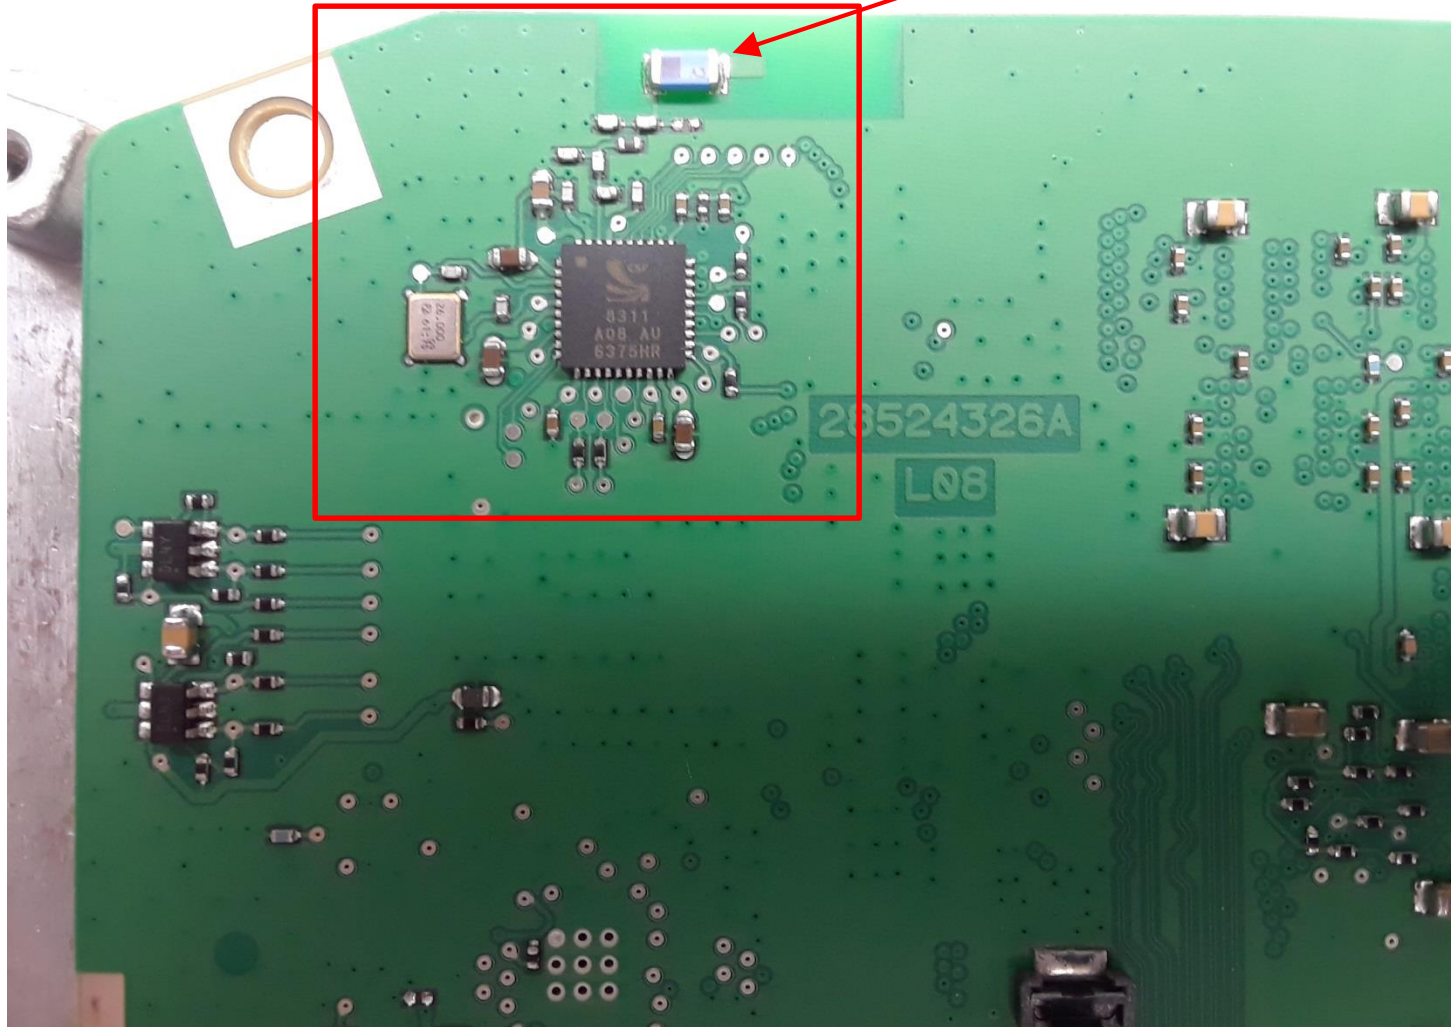

DEA601 Pictures

DEA601 Back Side of Display Unit

DEA601 Pictures

Wi-Fi Block

DEA601 Back Side of Display Unit- Cover Off

Bluetooth Block

DEA601 Pictures

DEA601 Back Side of Display Unit- Main Board Flipped

DEA601 Pictures

Bluetooth Block

DEA601 Back Side of Flipped Main Board

Wi-Fi Block

DEA601 Pictures

DEA601 Back Side of Flipped Main Board

Wi-Fi Block

Antenna

DEA601 Pictures

DEA601 Back Side of Flipped Main Board

Bluetooth Block

Antenna

Radio part