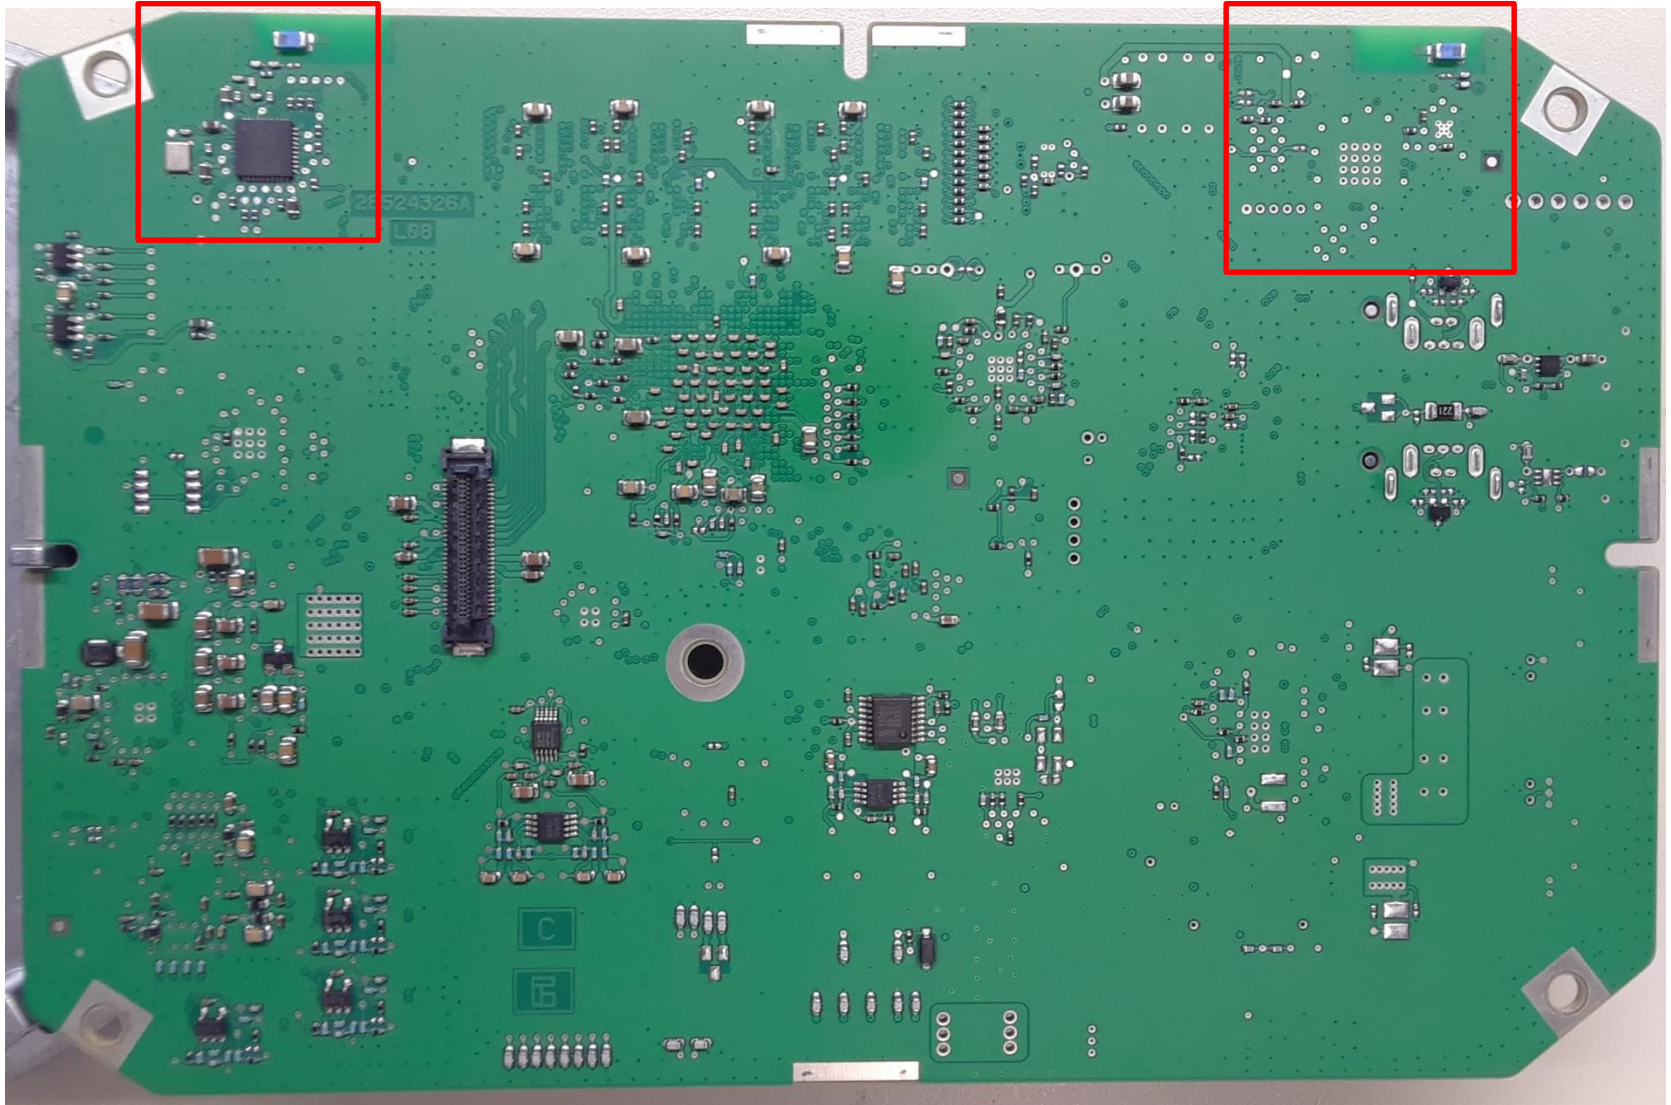

DEA601 Pictures

DEA601 Back Side of Display Unit

DEA601 Pictures

Wi-Fi Block

DEA601 Back Side of Display Unit- Cover Off

Bluetooth Block

DEA601 Pictures

DEA601 Back Side of Display Unit- Main Board Flipped

DEA601 Pictures

Bluetooth Block

DEA601 Back Side of Flipped Main Board

Wi-Fi Block

DEA601 Pictures

DEA601 Back Side of Flipped Main Board

Wi-Fi Block

Antenna

DEA601 Pictures

DEA601 Back Side of Flipped Main Board

Bluetooth Block

Antenna

Radio part