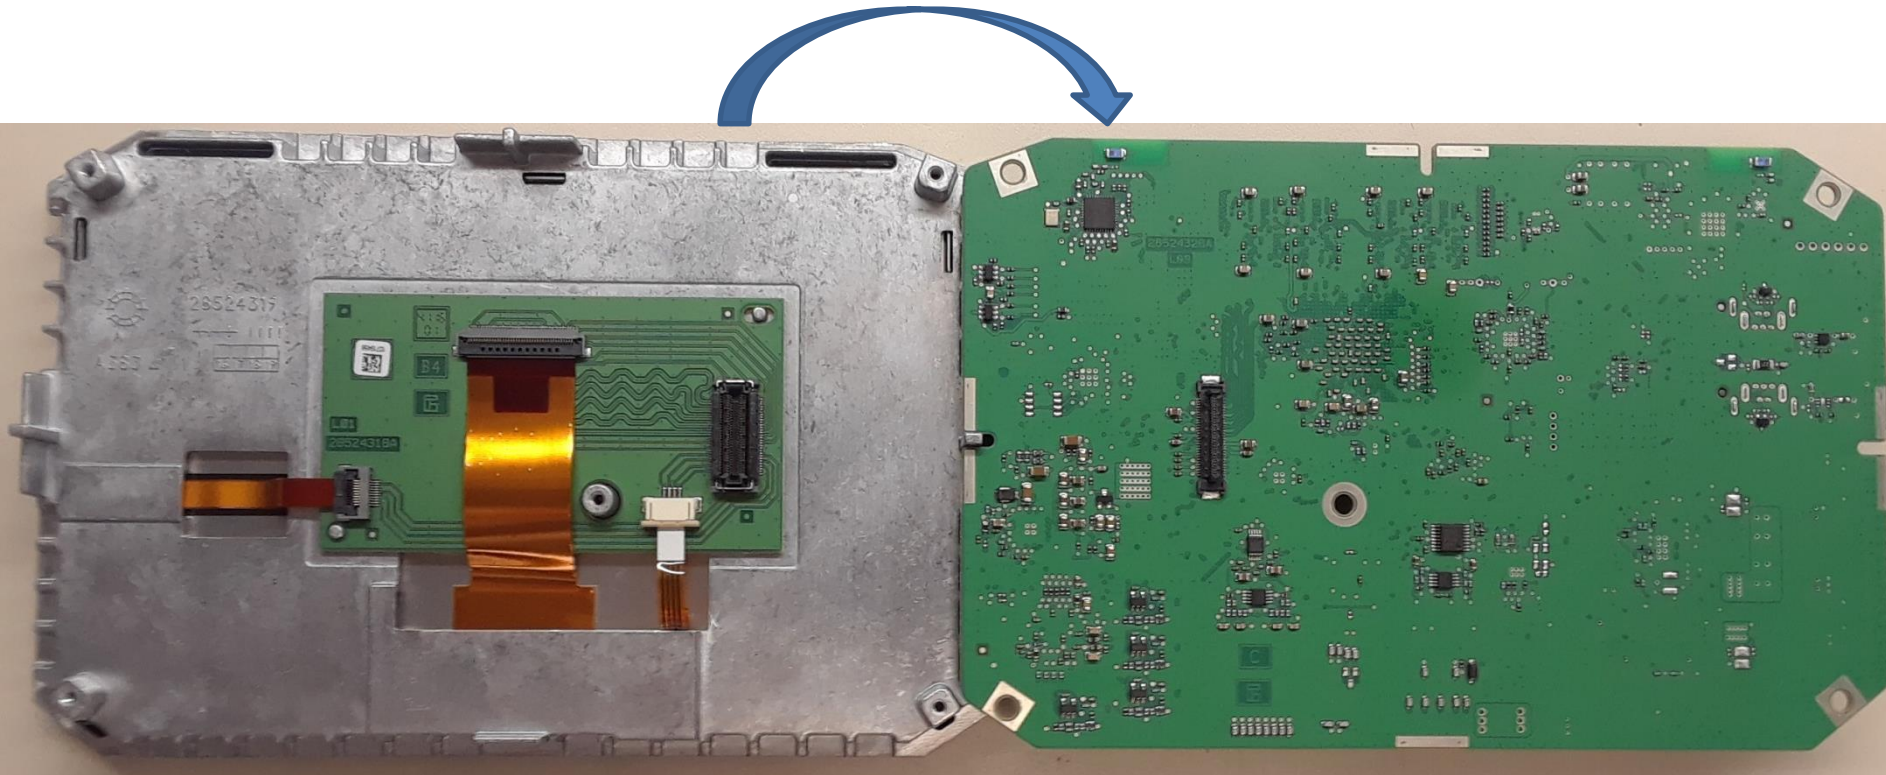

DEA601 Pictures

DEA601 Back Side of Display Unit

DEA601 Pictures

Wi-Fi Block

DEA601 Back Side of Display Unit- Cover Off

Bluetooth Block

DEA601 Pictures

DEA601 Back Side of Display Unit- Main Board Flipped

DEA601 Pictures

Bluetooth Block

DEA601 Back Side of Flipped Main Board

Wi-Fi Block

DEA601 Pictures

DEA601 Back Side of Flipped Main Board

Wi-Fi Block

Antenna

DEA601 Pictures

DEA601 Back Side of Flipped Main Board

Bluetooth Block

Antenna

Radio part