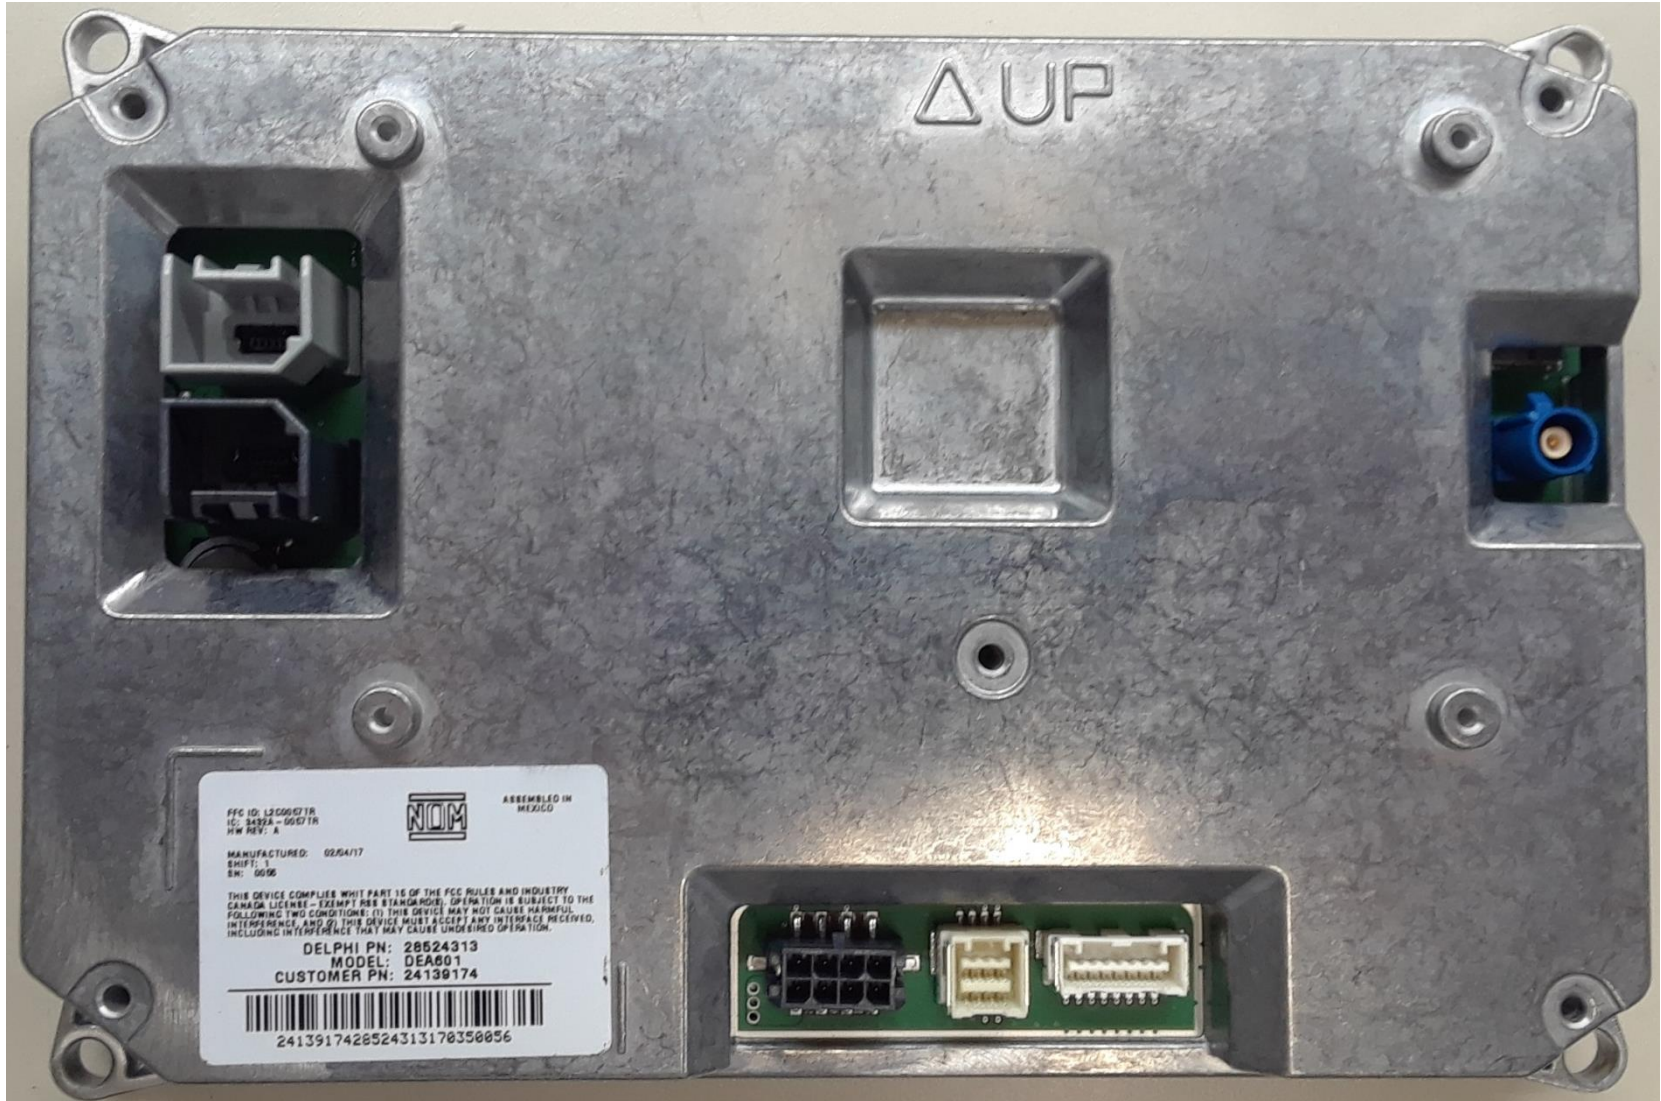

DEA601 Pictures

DEA601 Back Side of Display Unit

DEA601 Pictures

Wi-Fi Block

DEA601 Back Side of Display Unit- Cover Off

Bluetooth Block

DEA601 Pictures

DEA601 Back Side of Display Unit- Main Board Flipped

DEA601 Pictures

Bluetooth Block

DEA601 Back Side of Flipped Main Board

Wi-Fi Block

DEA601 Pictures

DEA601 Back Side of Flipped Main Board

Wi-Fi Block

Antenna

DEA601 Pictures

DEA601 Back Side of Flipped Main Board

Bluetooth Block

Antenna

Radio part