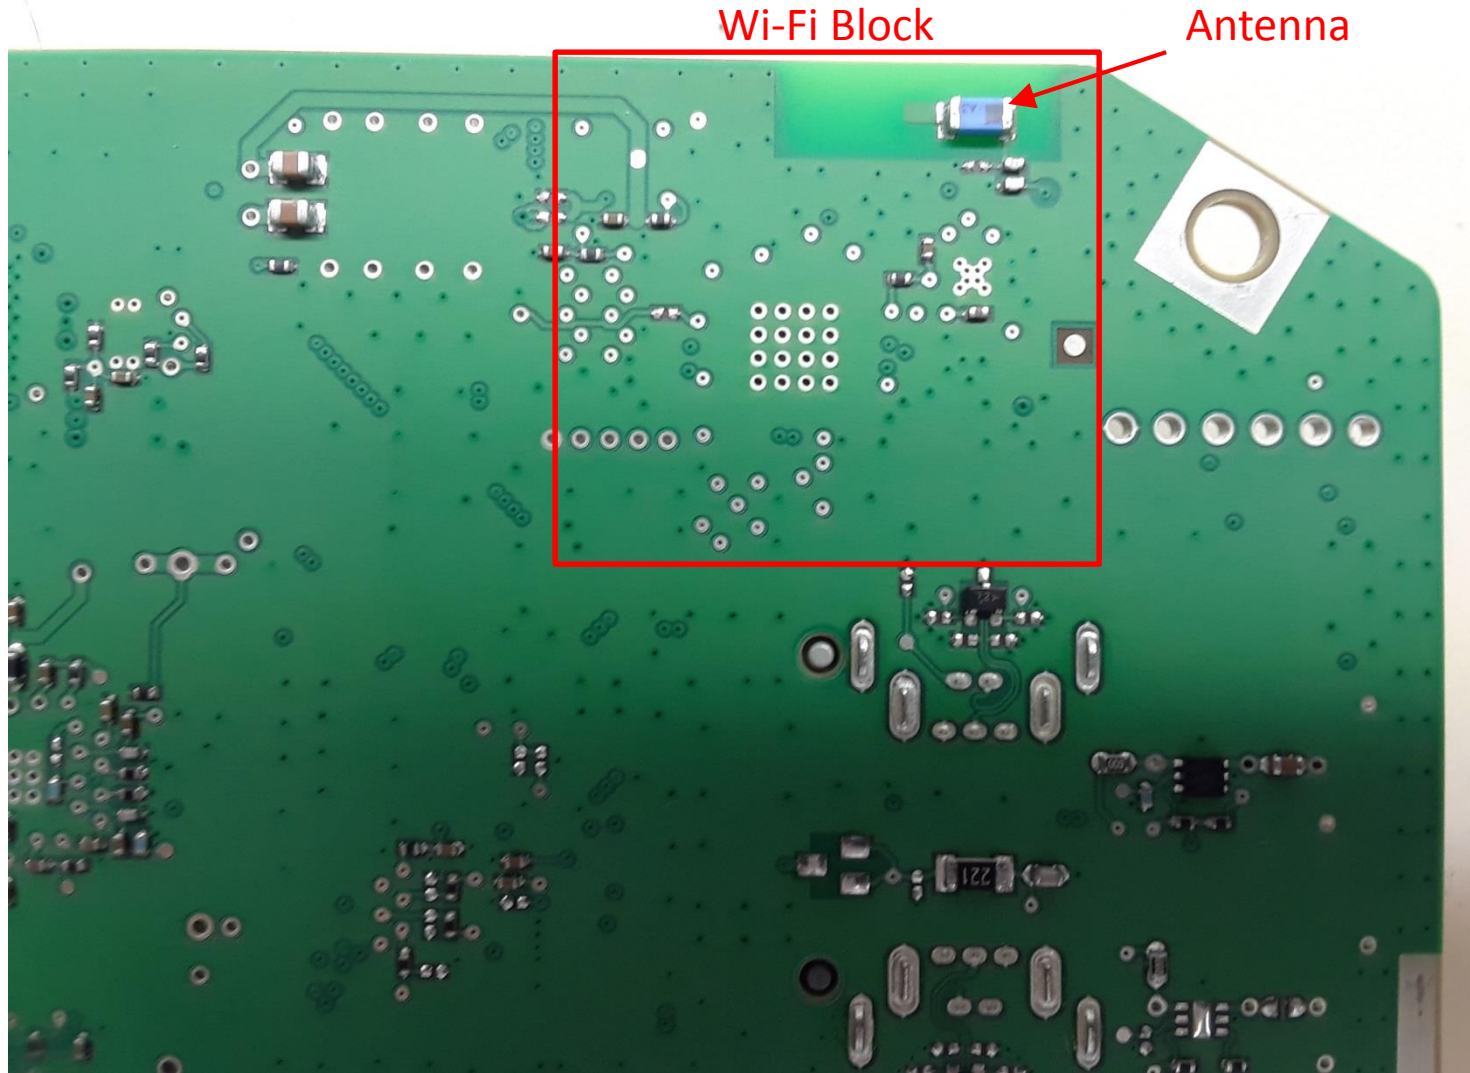

DEA601 Pictures

DEA601 Back Side of Display Unit

DEA601 Pictures

Wi-Fi Block

DEA601 Back Side of Display Unit- Cover Off

Bluetooth Block

DEA601 Pictures

DEA601 Back Side of Display Unit- Main Board Flipped

DEA601 Pictures

Bluetooth Block

DEA601 Back Side of Flipped Main Board

Wi-Fi Block

DEA601 Pictures

DEA601 Back Side of Flipped Main Board

Wi-Fi Block

Antenna

DEA601 Pictures

DEA601 Back Side of Flipped Main Board

Bluetooth Block

Antenna

Radio part