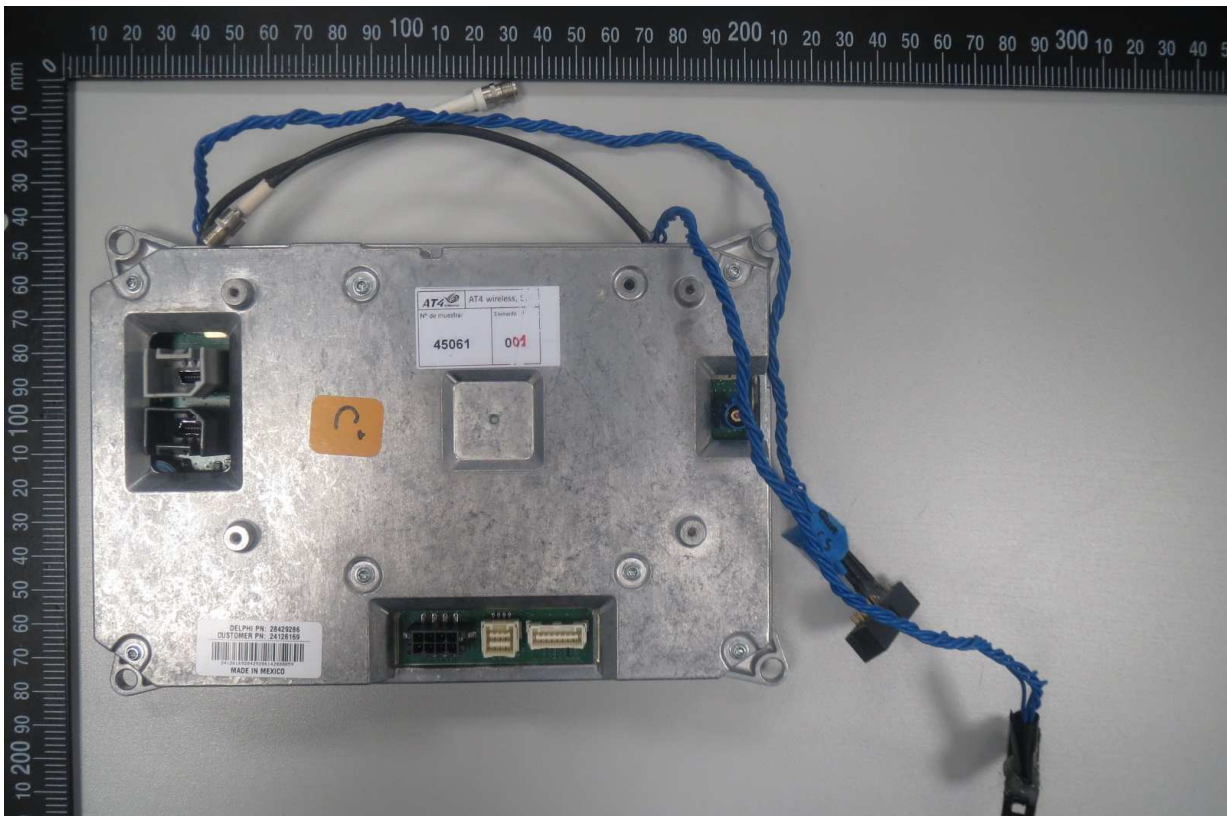

Appendix C - Photographs

EQUIPMENT FOR RADIATED MEASUREMENTS

Bluetooth EDR

WiFi b/g/n20

EQUIPMENT FOR CONDUCTED MEASUREMENTS

Bluetooth EDR

WiFi b/g/n20

GENERAL SET-UP FOR RADIATED MEASUREMENTS

TEST SET-UP FOR RADIATED MEASUREMENTS BELOW 1 GHz

TEST SET-UP FOR RADIATED MEASUREMENTS ABOVE 1GHz

TEST SET-UP FOR CONDUCTED MEASUREMENTS