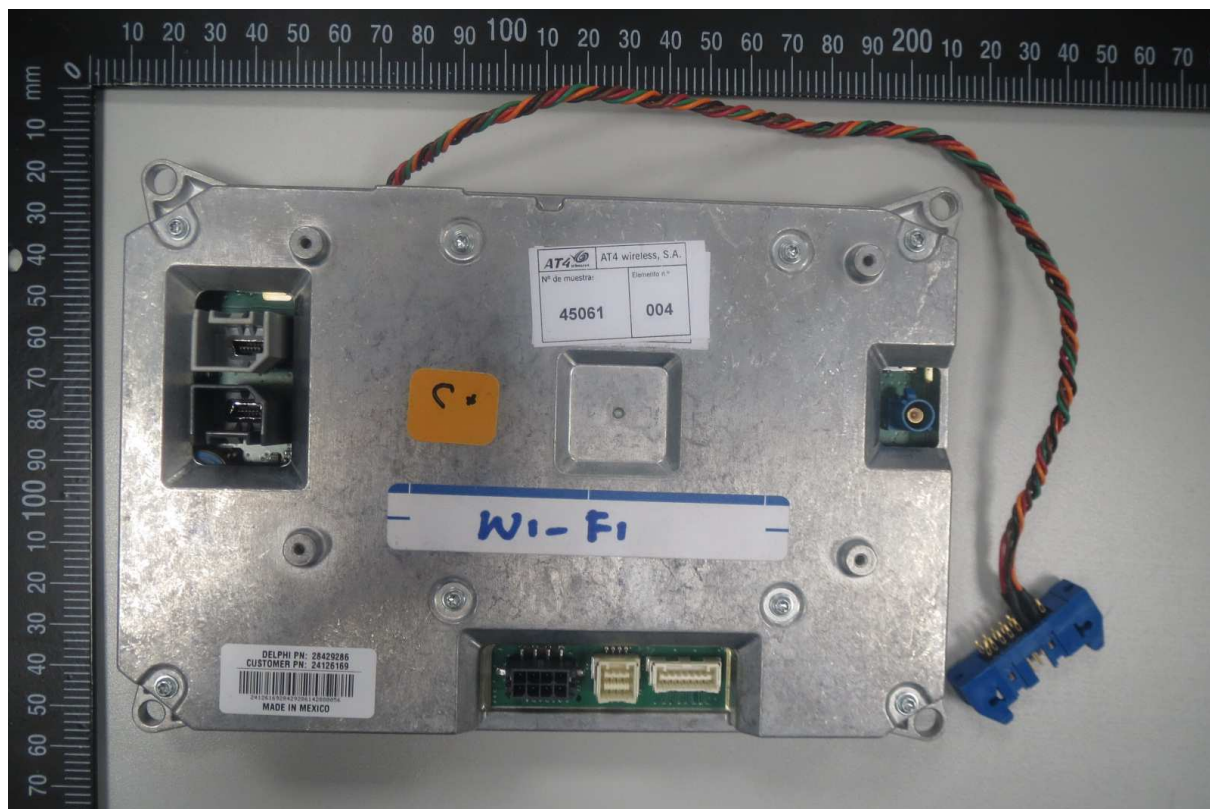

Appendix C - Photographs

EQUIPMENT FOR RADIATED MEASUREMENTS

Bluetooth EDR

WiFi b/g/n20

EQUIPMENT FOR CONDUCTED MEASUREMENTS

Bluetooth EDR

WiFi b/g/n20

GENERAL SET-UP FOR RADIATED MEASUREMENTS

TEST SET-UP FOR RADIATED MEASUREMENTS BELOW 1 GHz

TEST SET-UP FOR RADIATED MEASUREMENTS ABOVE 1GHz

TEST SET-UP FOR CONDUCTED MEASUREMENTS