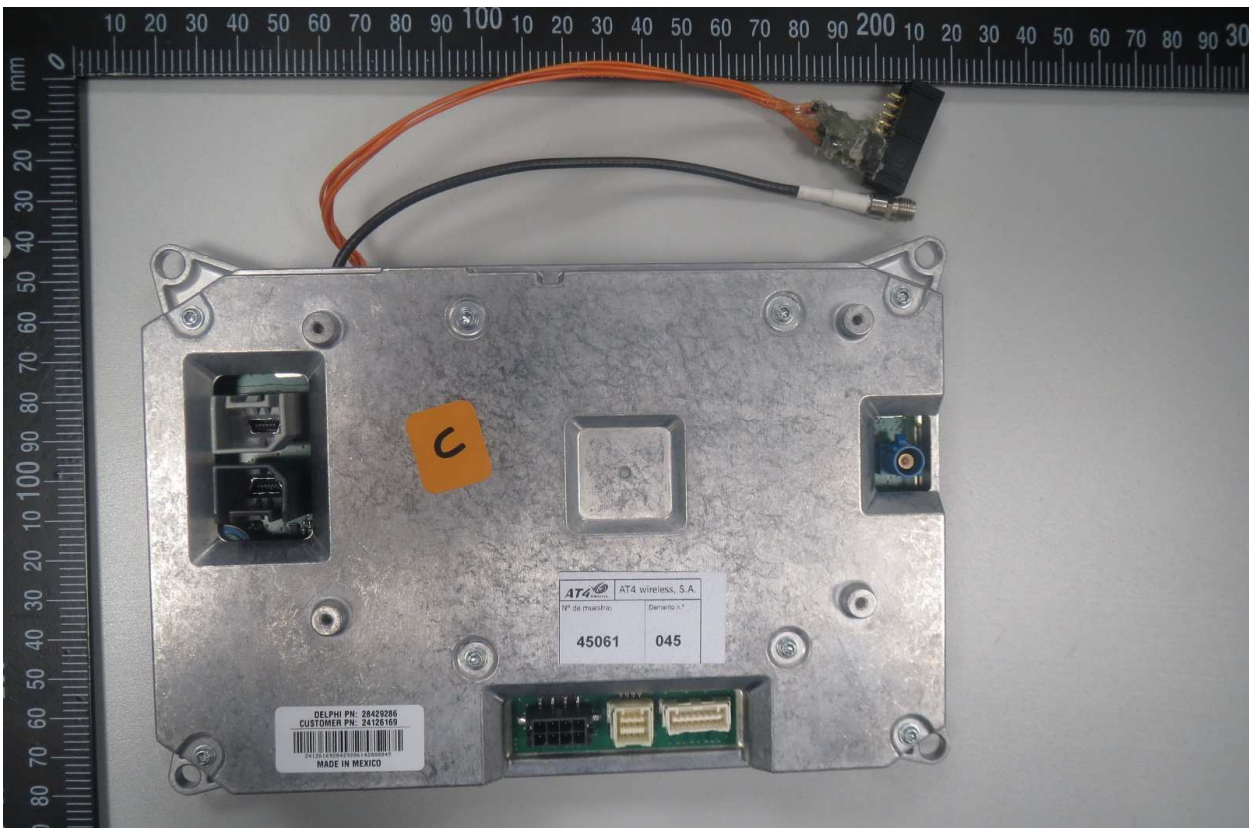

Appendix C - Photographs

EQUIPMENT FOR RADIATED MEASUREMENTS

Bluetooth EDR

WiFi b/g/n20

EQUIPMENT FOR CONDUCTED MEASUREMENTS

Bluetooth EDR

WiFi b/g/n20

GENERAL SET-UP FOR RADIATED MEASUREMENTS

TEST SET-UP FOR RADIATED MEASUREMENTS BELOW 1 GHz

TEST SET-UP FOR RADIATED MEASUREMENTS ABOVE 1GHz

TEST SET-UP FOR CONDUCTED MEASUREMENTS