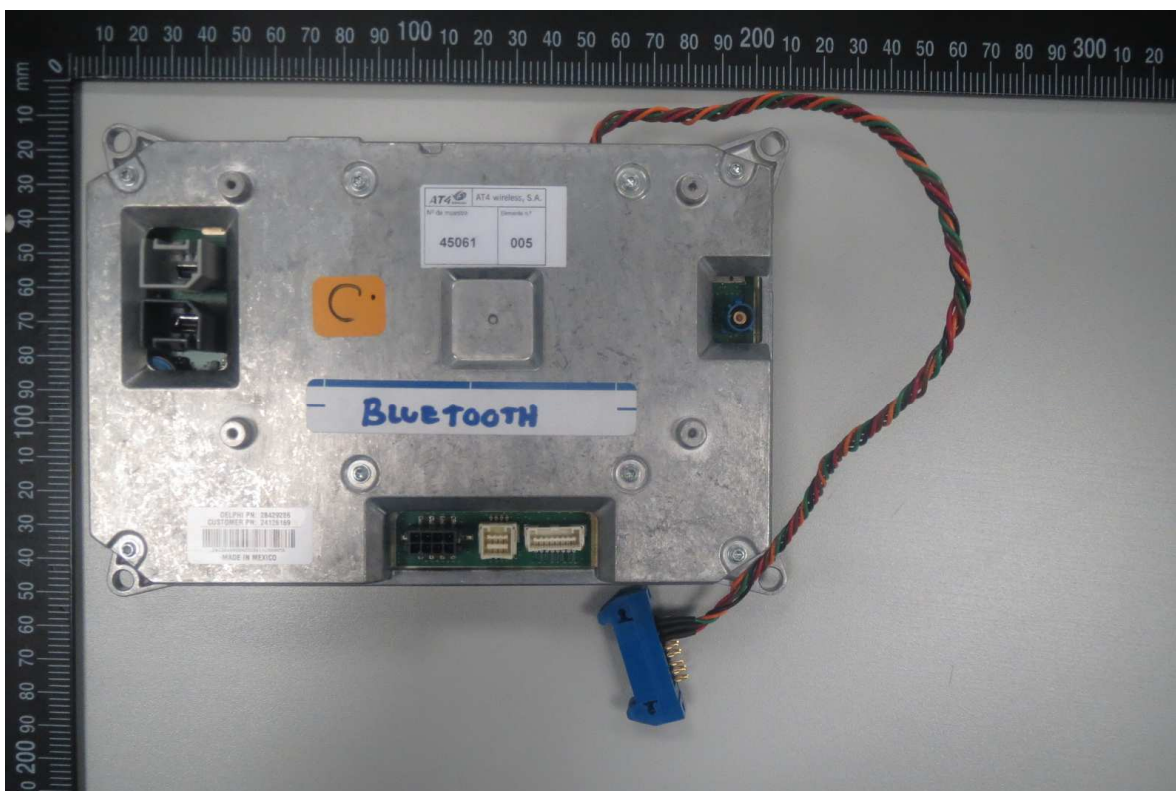

Appendix C - Photographs

EQUIPMENT FOR RADIATED MEASUREMENTS

Bluetooth EDR

WiFi b/g/n20

EQUIPMENT FOR CONDUCTED MEASUREMENTS

Bluetooth EDR

WiFi b/g/n20

GENERAL SET-UP FOR RADIATED MEASUREMENTS

TEST SET-UP FOR RADIATED MEASUREMENTS BELOW 1 GHz

TEST SET-UP FOR RADIATED MEASUREMENTS ABOVE 1GHz

TEST SET-UP FOR CONDUCTED MEASUREMENTS