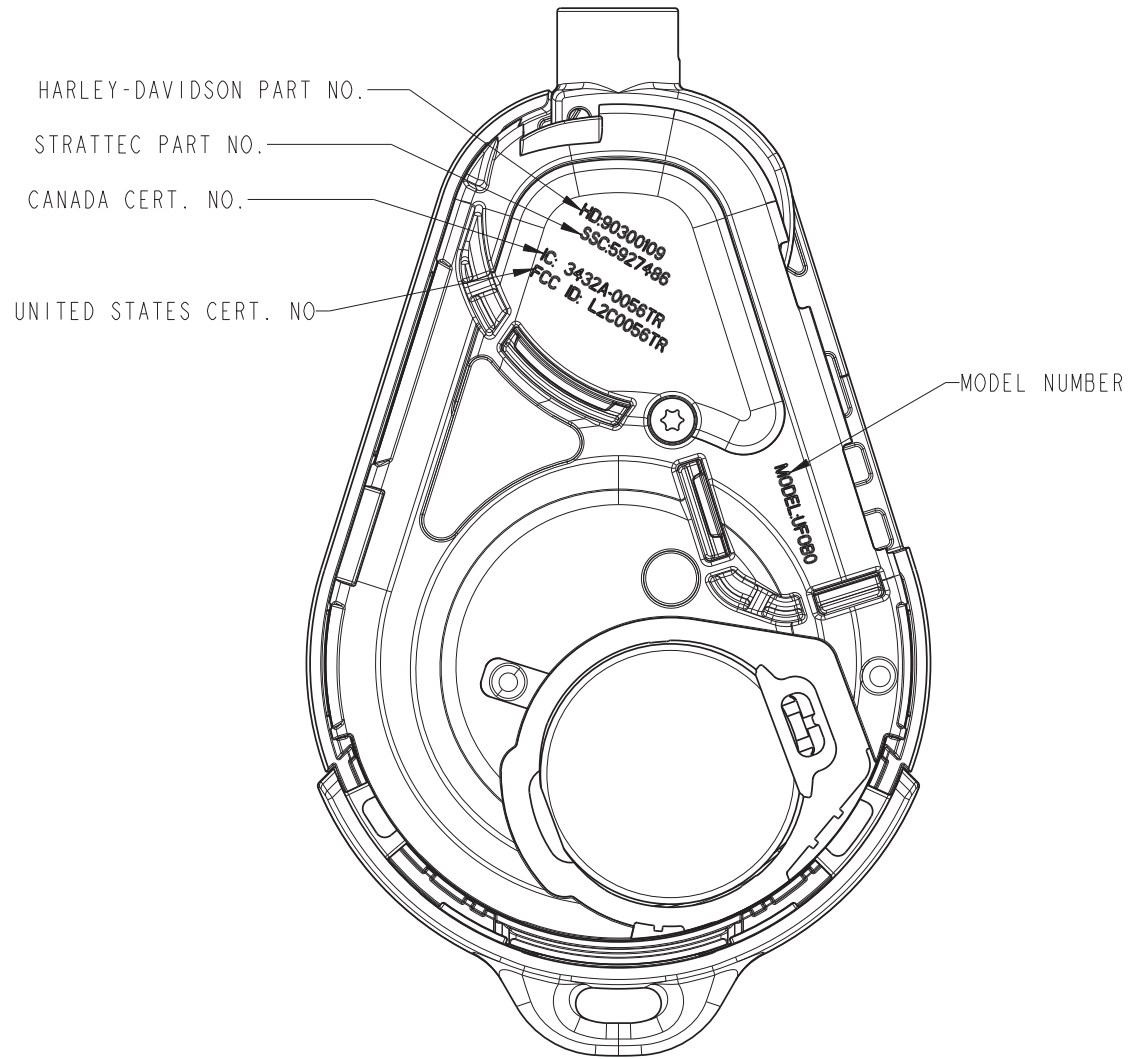

FRONT VIEW

VARIANT: 434MHz

MULTIPLE COMPONENTS REMOVED FOR CLARITY

FRONT VIEW

VARIANT: 434MHz

MULTIPLE COMPONENTS REMOVED FOR CLARITY

FRONT VIEW

HARLEY-DAVIDSON PART NO.

STRATTEC PART NO.

CANADA CERT. NO.

UNITED STATES CERT. NO.

MODEL NUMBER

VARIANT: 434MHz

MULTIPLE COMPONENTS REMOVED FOR CLARITY