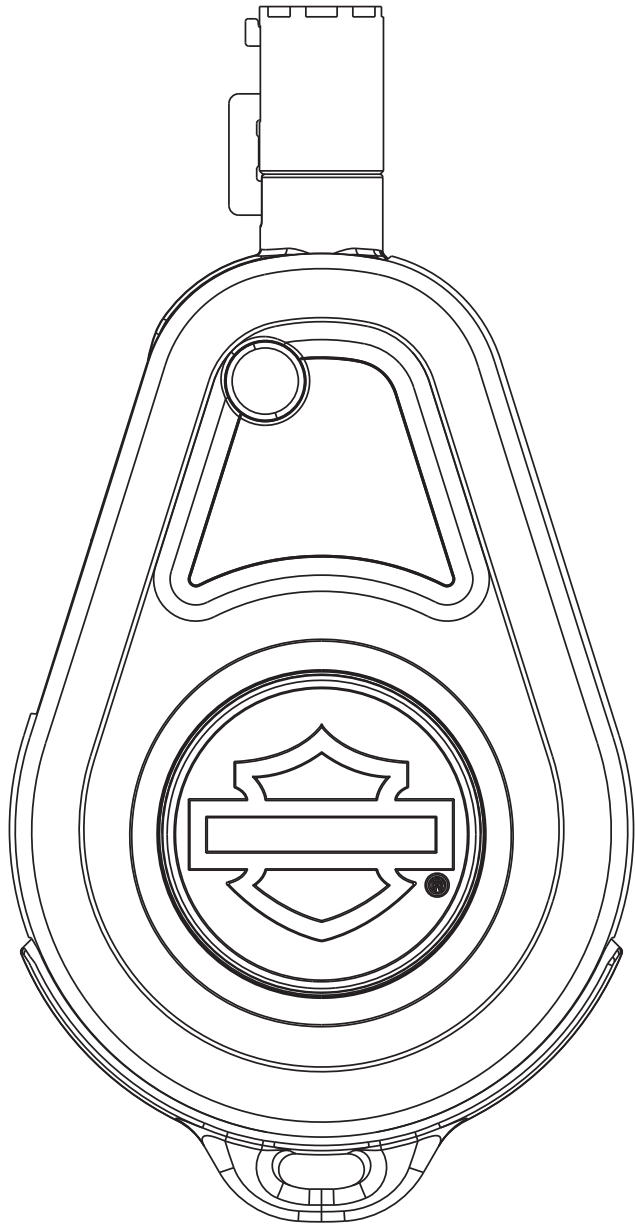

FRONT VIEW

VARIANT: 434MHz

MULTIPLE COMPONENTS REMOVED FOR CLARITY

FRONT VIEW

VARIANT: 434MHz

MULTIPLE COMPONENTS REMOVED FOR CLARITY

FRONT VIEW

HARLEY-DAVIDSON PART NO.