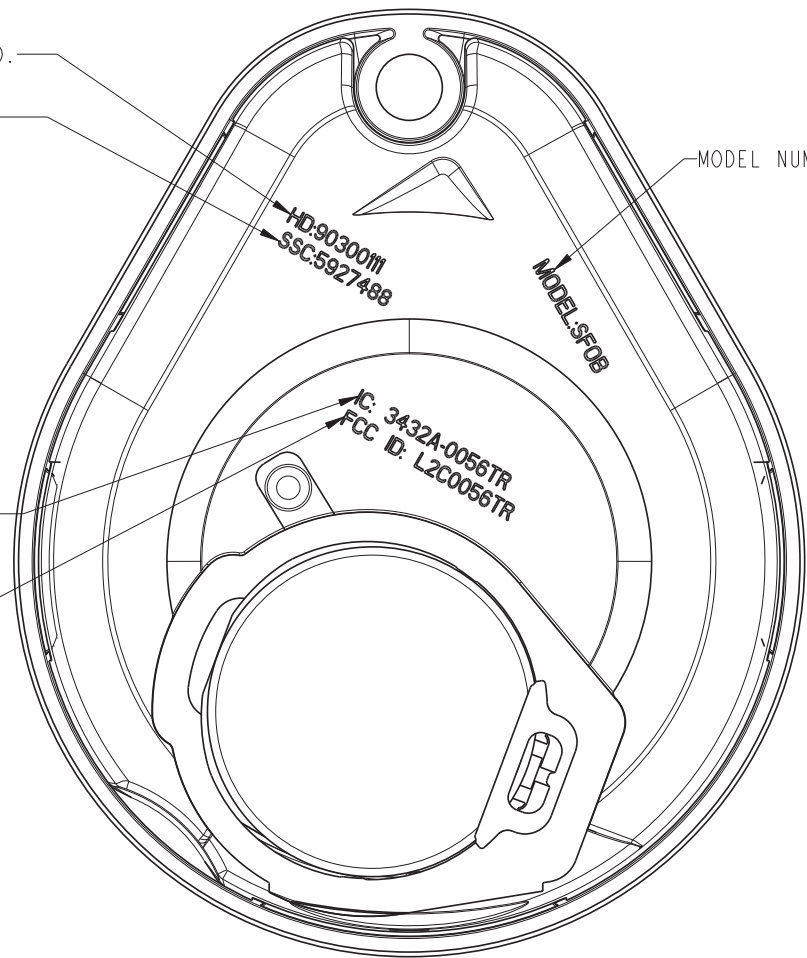

FRONT VIEW

VARIANT: 434MHz

MULTIPLE COMPONENTS REMOVED FOR CLARITY

FRONT VIEW

VARIANT: 434MHz

MULTIPLE COMPONENTS REMOVED FOR CLARITY

FRONT VIEW

HARLEY-DAVIDSON PART NO.

STRATTEC PART NO.

CANADA CERT. NO.

UNITED STATES CERT. NO.

MODEL NUMBER

VARIANT: 434MHz

MULTIPLE COMPONENTS REMOVED FOR CLARITY