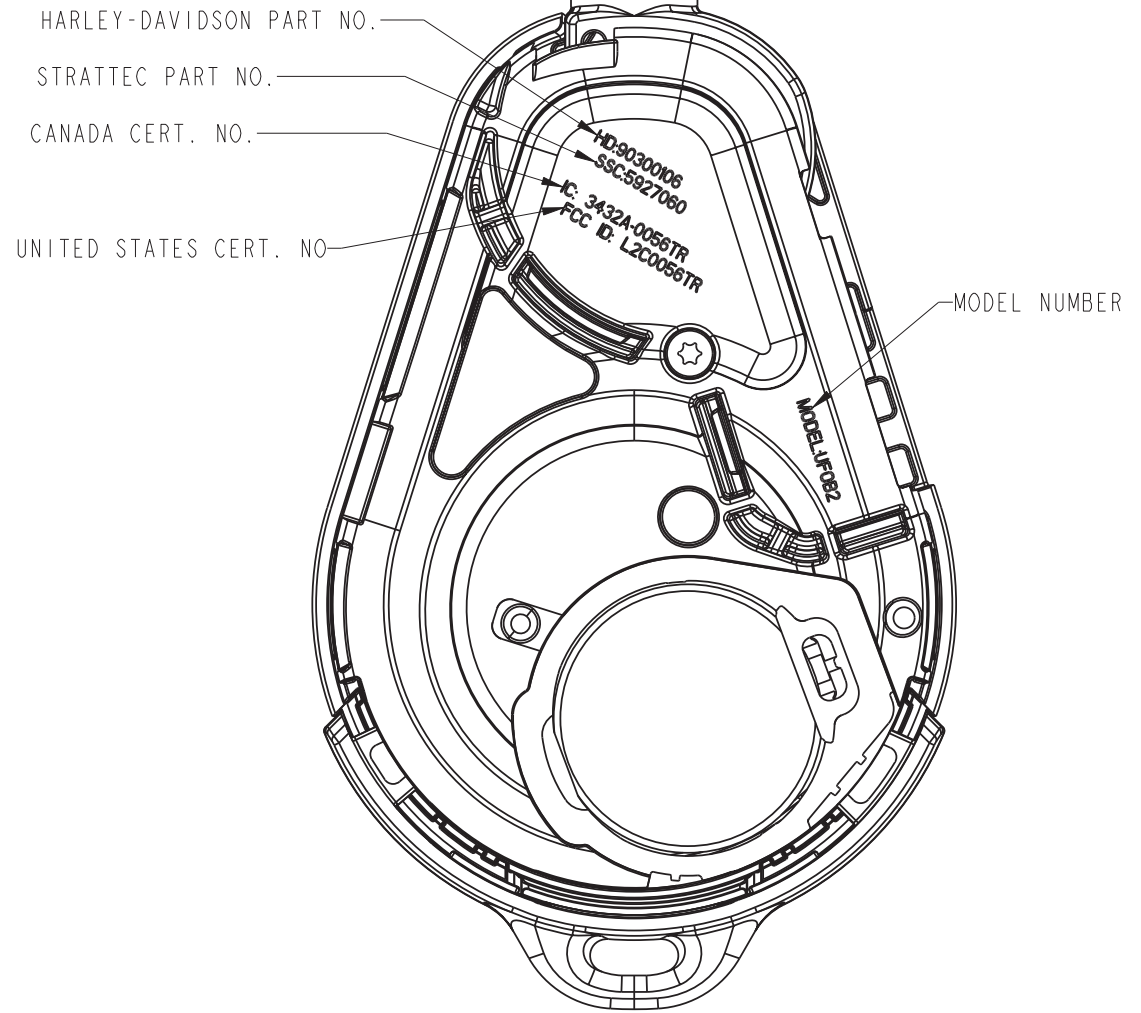

FRONT VIEW

VARIANT: 434MHz

MULTIPLE COMPONENTS REMOVED FOR CLARITY

FRONT VIEW

VARIANT: 434MHz

MULTIPLE COMPONENTS REMOVED FOR CLARITY

FRONT VIEW

HARLEY-DAVIDSON PART NO.

STRATTEC PART NO.

CANADA CERT. NO.

UNITED STATES CERT. NO.

MODEL NUMBER

VARIANT: 434MHz

MULTIPLE COMPONENTS REMOVED FOR CLARITY