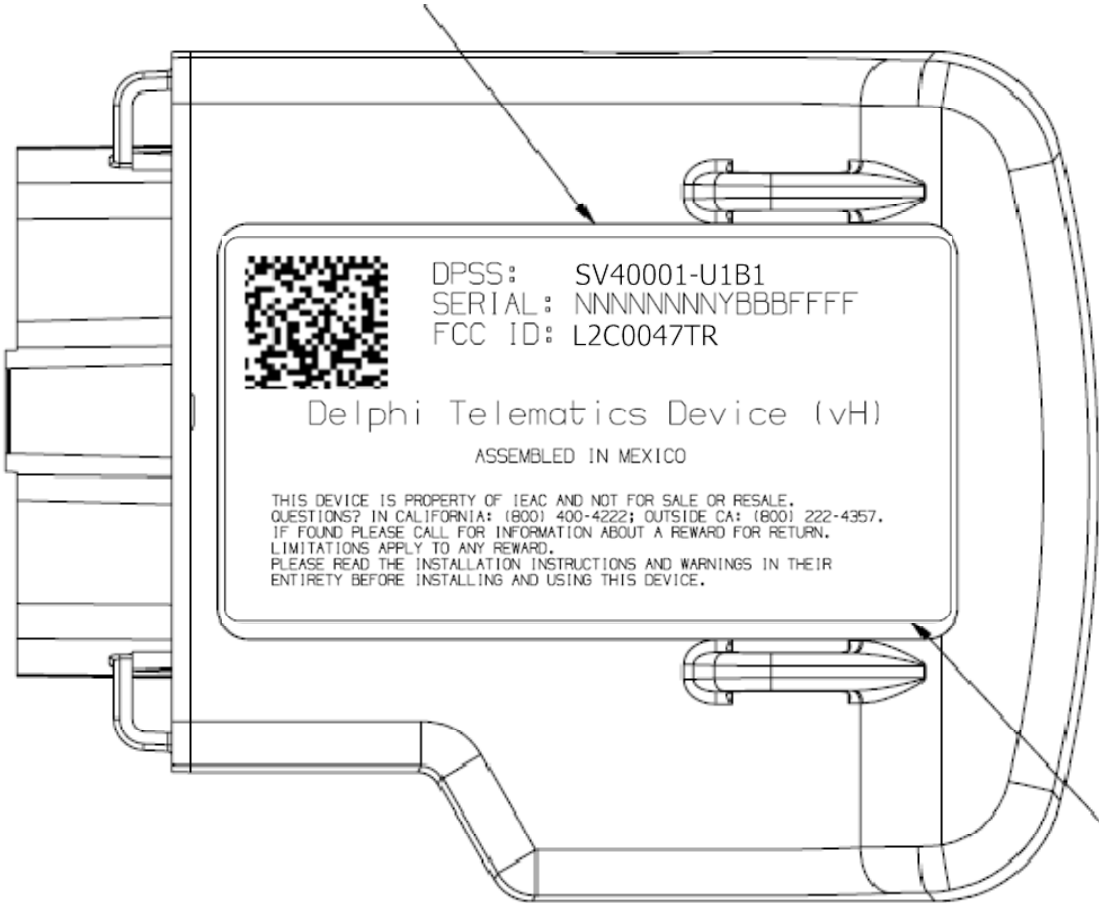

Label area

DPSS: SV40001-U1B1
SERIAL: NNNNNNNNYBBBFFFF
FCC ID: L2C0047TR

Delphi Telematics Device (vH)

ASSEMBLED IN MEXICO

THIS DEVICE IS PROPERTY OF IEAC AND NOT FOR SALE OR RESALE.
QUESTIONS? IN CALIFORNIA: (800) 400-4222; OUTSIDE CA: (800) 222-4357.
IF FOUND PLEASE CALL FOR INFORMATION ABOUT A REWARD FOR RETURN.
LIMITATIONS APPLY TO ANY REWARD.
PLEASE READ THE INSTALLATION INSTRUCTIONS AND WARNINGS IN THEIR
ENTIRETY BEFORE INSTALLING AND USING THIS DEVICE.

Label