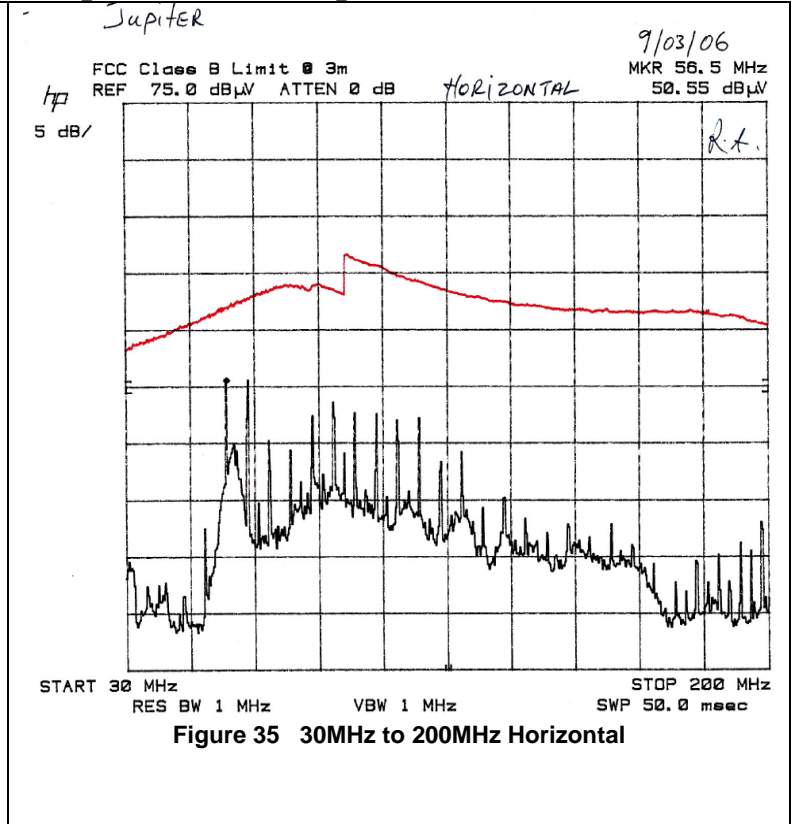

4.3.2.4 Portable Mode

4.3.2.4.1 Portable Mode (Playback)

4.3.2.4.2 Semi-Portable Mode (CLA power and headphone)

Figure 36 200MHz to 1GHz Vertical

Figure 37 200MHz to 1GHz Horizontal

4.3.2.5 USB Mode

4.3.2.5.1 USB Mode Receive Data

4.3.2.5.2 USB Mode Transmit Data

Figure 42 30MHz to 200MHz Vertical

Figure 43 30MHz to 200MHz Horizontal

Figure 44 200MHz to 1GHz Vertical

Figure 45 200MHz to 1GHz Horizontal