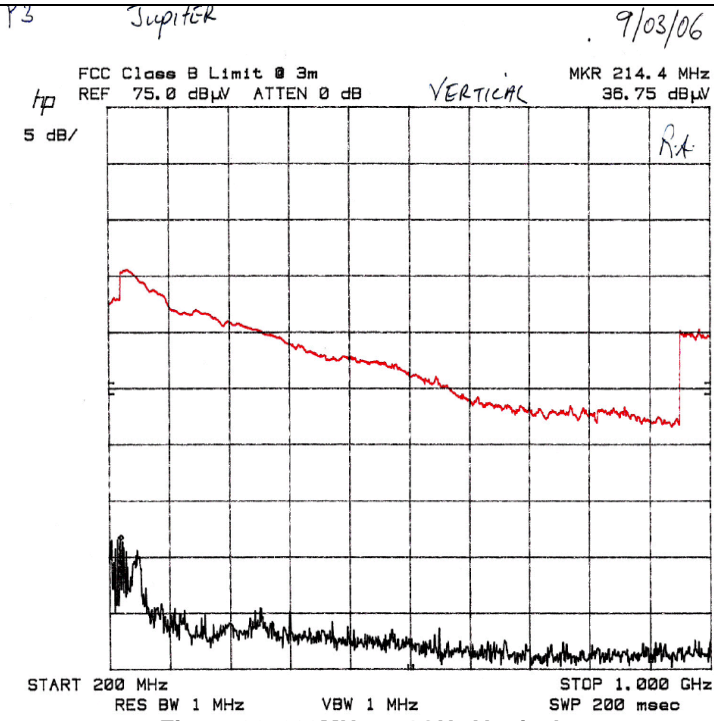

4.3.2.4 Portable Mode

4.3.2.4.1 Portable Mode (Playback)

4.3.2.4.2 Semi-Portable Mode (CLA power and headphone)

Figure 36 200MHz to 1GHz Vertical

Figure 37 200MHz to 1GHz Horizontal

4.3.2.5 USB Mode

4.3.2.5.1 USB Mode Receive Data

4.3.2.5.2 USB Mode Transmit Data

Figure 42 30MHz to 200MHz Vertical

Figure 43 30MHz to 200MHz Horizontal

Figure 44 200MHz to 1GHz Vertical

Figure 45 200MHz to 1GHz Horizontal