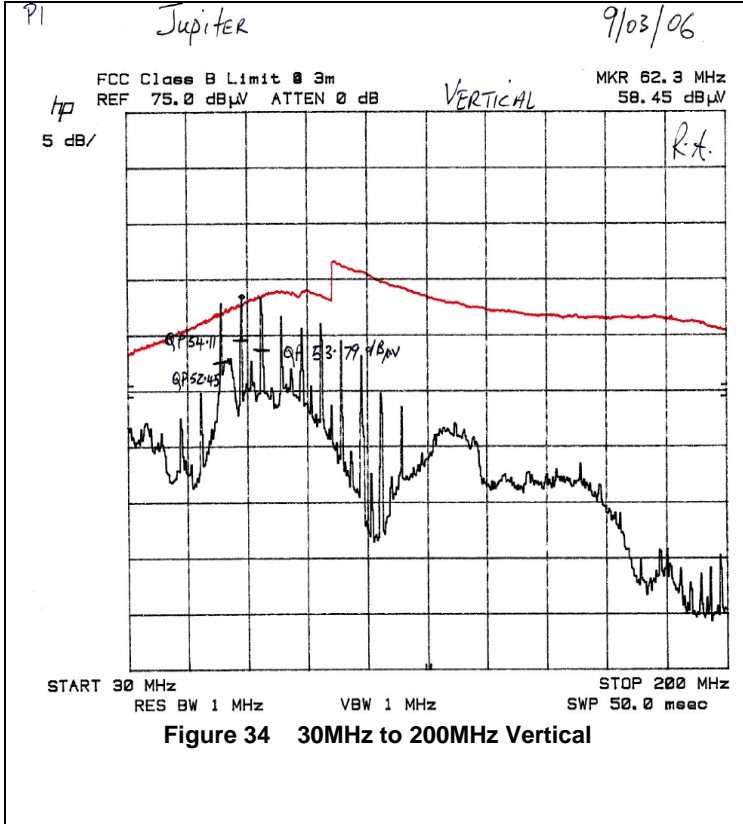

4.3.2.4 Portable Mode

4.3.2.4.1 Portable Mode (Playback)

4.3.2.4.2 Semi-Portable Mode (CLA power and headphone)

Figure 36 200MHz to 1GHz Vertical

Figure 37 200MHz to 1GHz Horizontal

4.3.2.5 USB Mode

4.3.2.5.1 USB Mode Receive Data

4.3.2.5.2 USB Mode Transmit Data

Figure 42 30MHz to 200MHz Vertical

Figure 43 30MHz to 200MHz Horizontal

Figure 44 200MHz to 1GHz Vertical

Figure 45 200MHz to 1GHz Horizontal