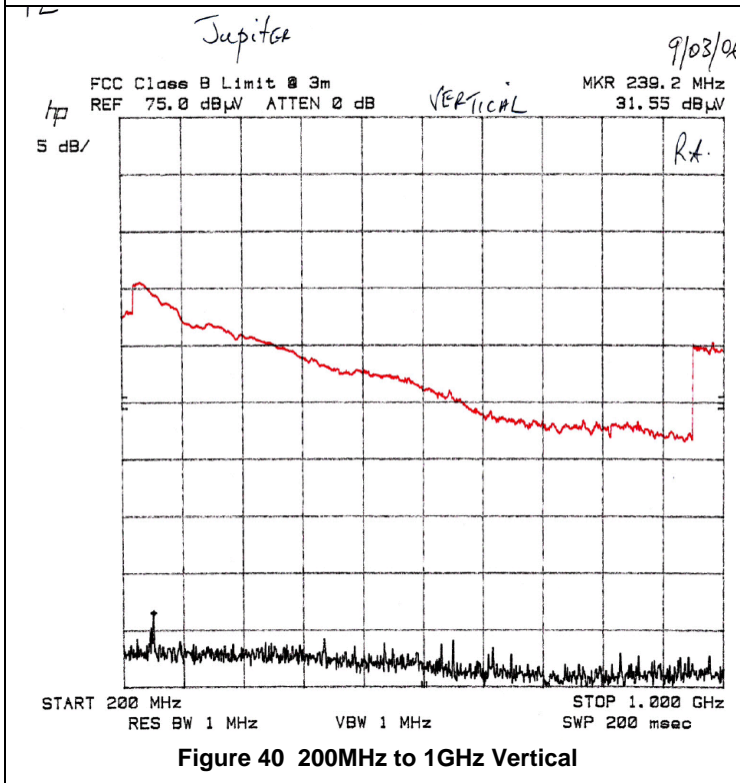

4.3.2.4 Portable Mode

4.3.2.4.1 Portable Mode (Playback)

4.3.2.4.2 Semi-Portable Mode (CLA power and headphone)

Figure 36 200MHz to 1GHz Vertical

Figure 37 200MHz to 1GHz Horizontal

4.3.2.5 USB Mode

4.3.2.5.1 USB Mode Receive Data

4.3.2.5.2 USB Mode Transmit Data

Figure 42 30MHz to 200MHz Vertical

Figure 43 30MHz to 200MHz Horizontal

Figure 44 200MHz to 1GHz Vertical

Figure 45 200MHz to 1GHz Horizontal