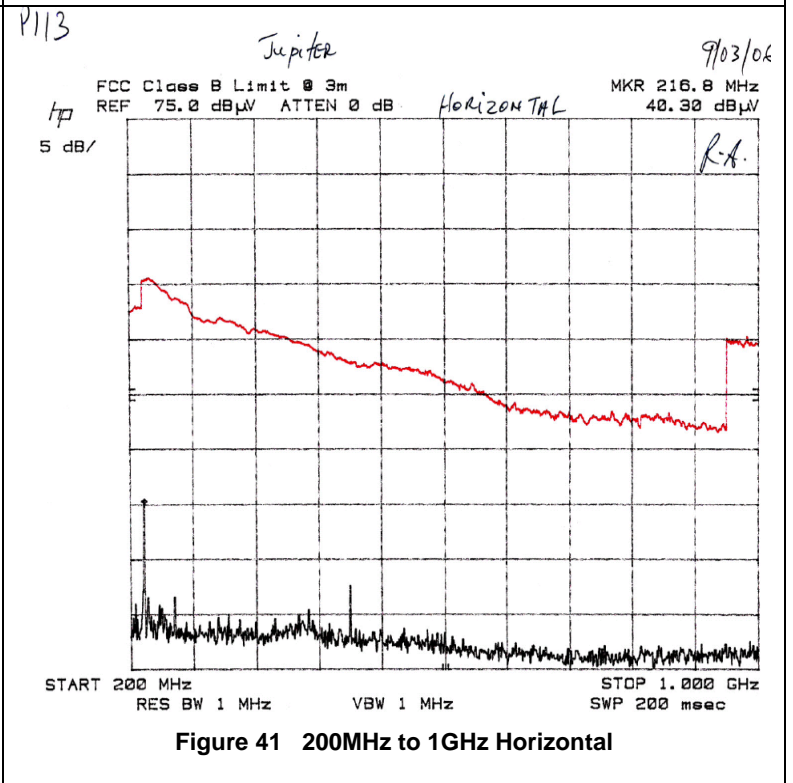

4.3.2.4 Portable Mode

4.3.2.4.1 Portable Mode (Playback)

4.3.2.4.2 Semi-Portable Mode (CLA power and headphone)

Figure 36 200MHz to 1GHz Vertical

Figure 37 200MHz to 1GHz Horizontal

4.3.2.5 USB Mode

4.3.2.5.1 USB Mode Receive Data

4.3.2.5.2 USB Mode Transmit Data

Figure 42 30MHz to 200MHz Vertical

Figure 43 30MHz to 200MHz Horizontal

Figure 44 200MHz to 1GHz Vertical

Figure 45 200MHz to 1GHz Horizontal