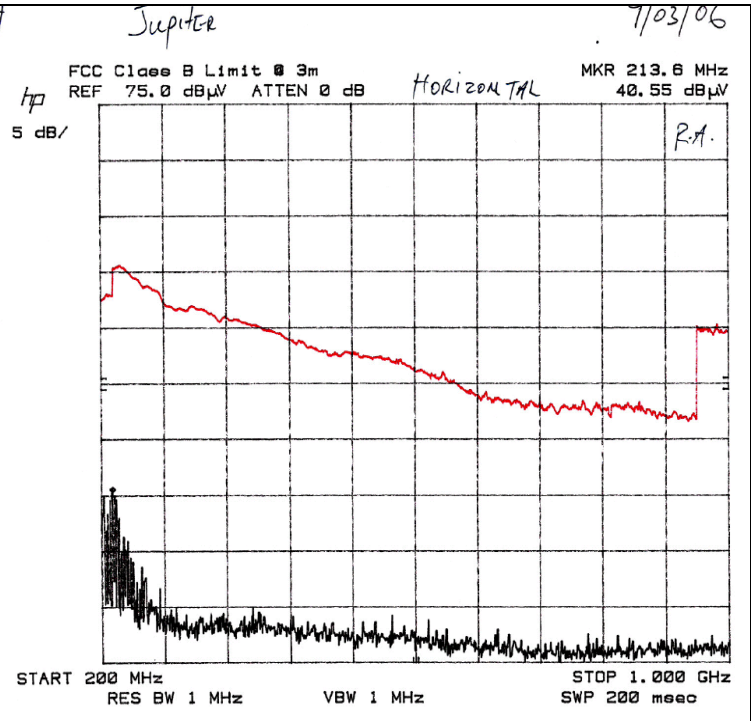

4.3.2.4 Portable Mode

4.3.2.4.1 Portable Mode (Playback)

4.3.2.4.2 Semi-Portable Mode (CLA power and headphone)

Figure 36 200MHz to 1GHz Vertical

Figure 37 200MHz to 1GHz Horizontal

4.3.2.5 USB Mode

4.3.2.5.1 USB Mode Receive Data

4.3.2.5.2 USB Mode Transmit Data

Figure 42 30MHz to 200MHz Vertical

Figure 43 30MHz to 200MHz Horizontal

Figure 44 200MHz to 1GHz Vertical

Figure 45 200MHz to 1GHz Horizontal