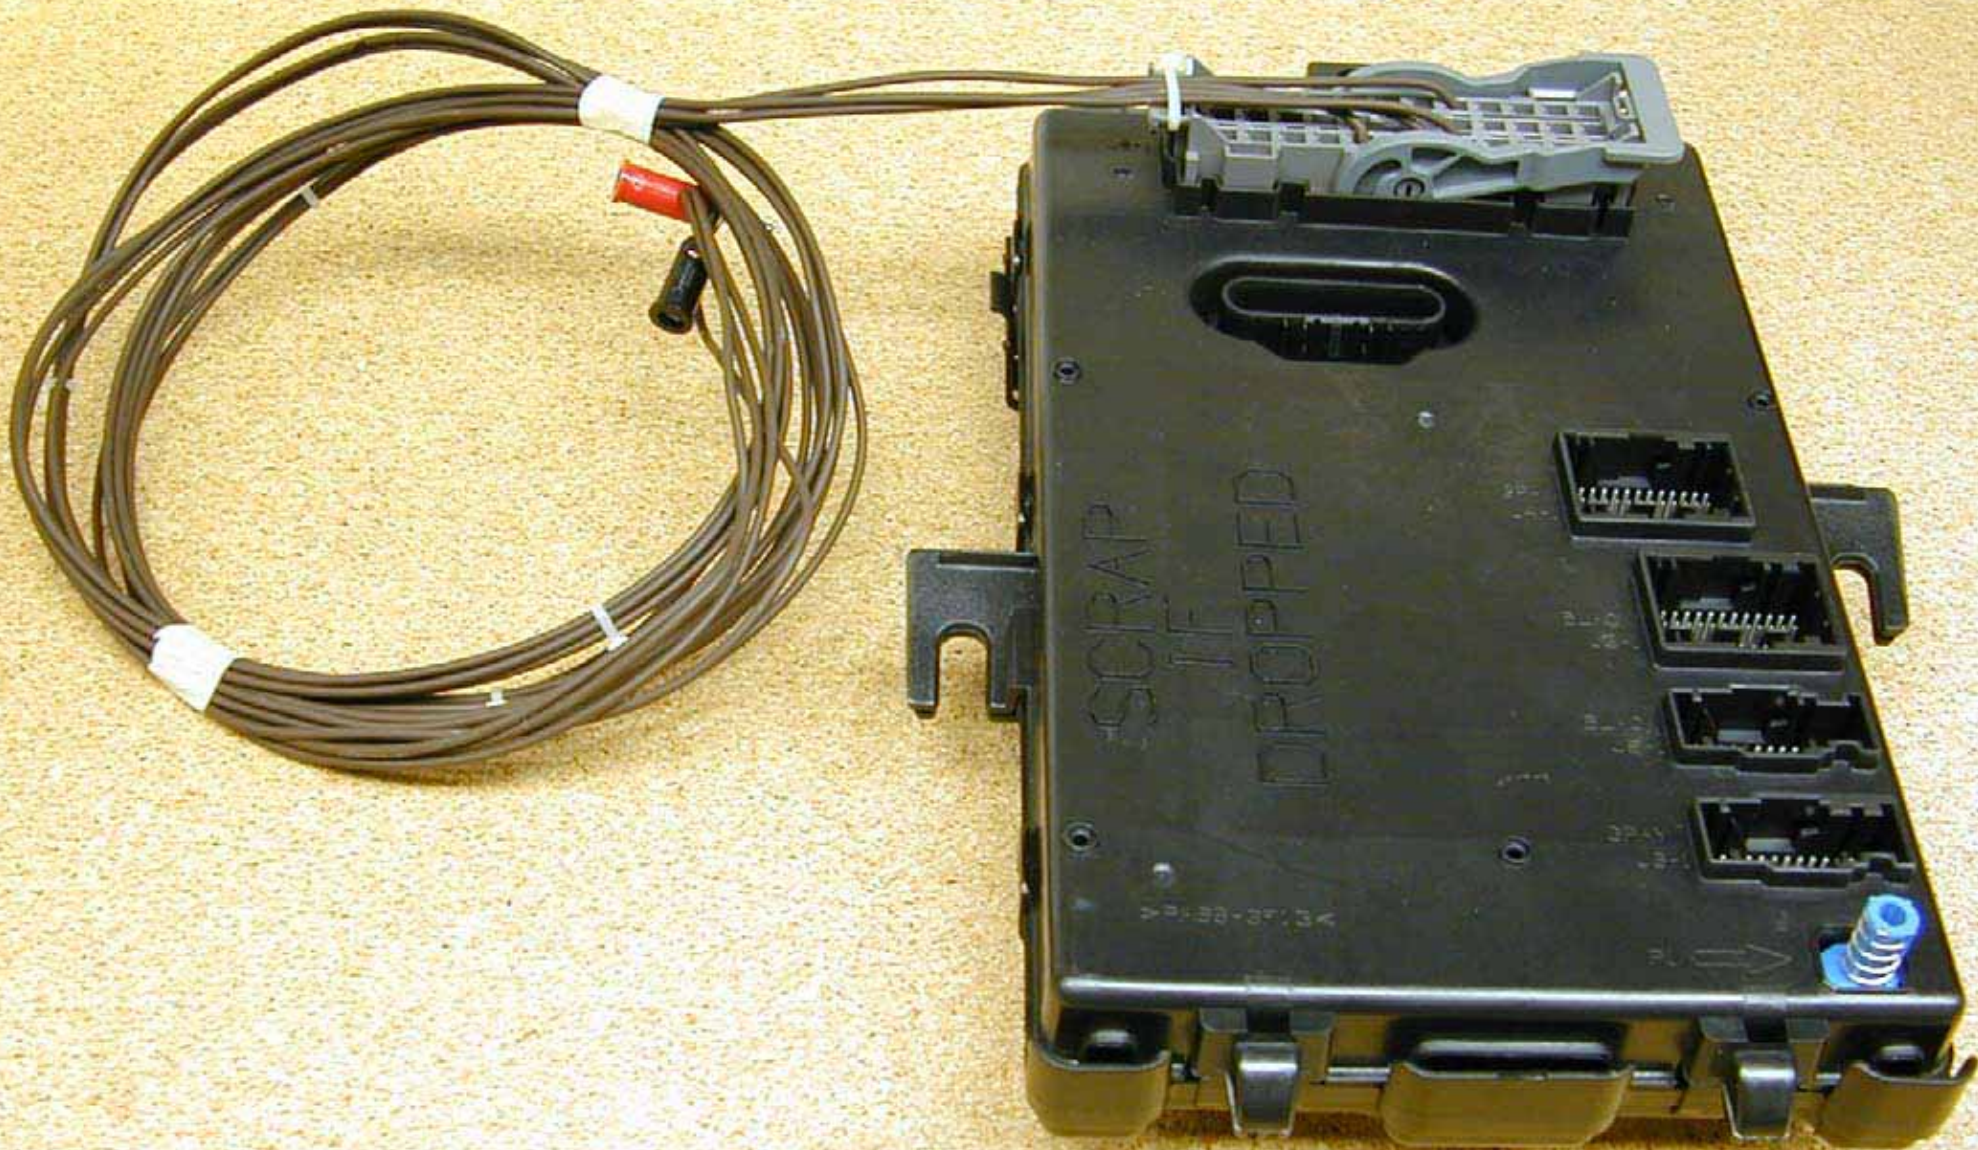

V229 DUT with Harness

V229 DUT (top)

V229 DUT (bottom)

V229-06 DUT (top)

V229-06 DUT (bottom)

S197 DUT with Harness

S197 DUT (top)

Ford Motor Company **B**
FORD P/N: 4R3T-148476-BJ
KIT: 4R3T-15604-BJ
DELPHI P/N
28001942
16-32
001946748076033-4
ASSEMBLED IN MEXICO
DELPHI 0261S

S197 DUT apart (top)

SCRAP
IF
DROPPED

P1
↓

GRAY
J8-1

BLACK
J5-1

BLACK
J3-1

J4-1

S197 DUT (bottom)