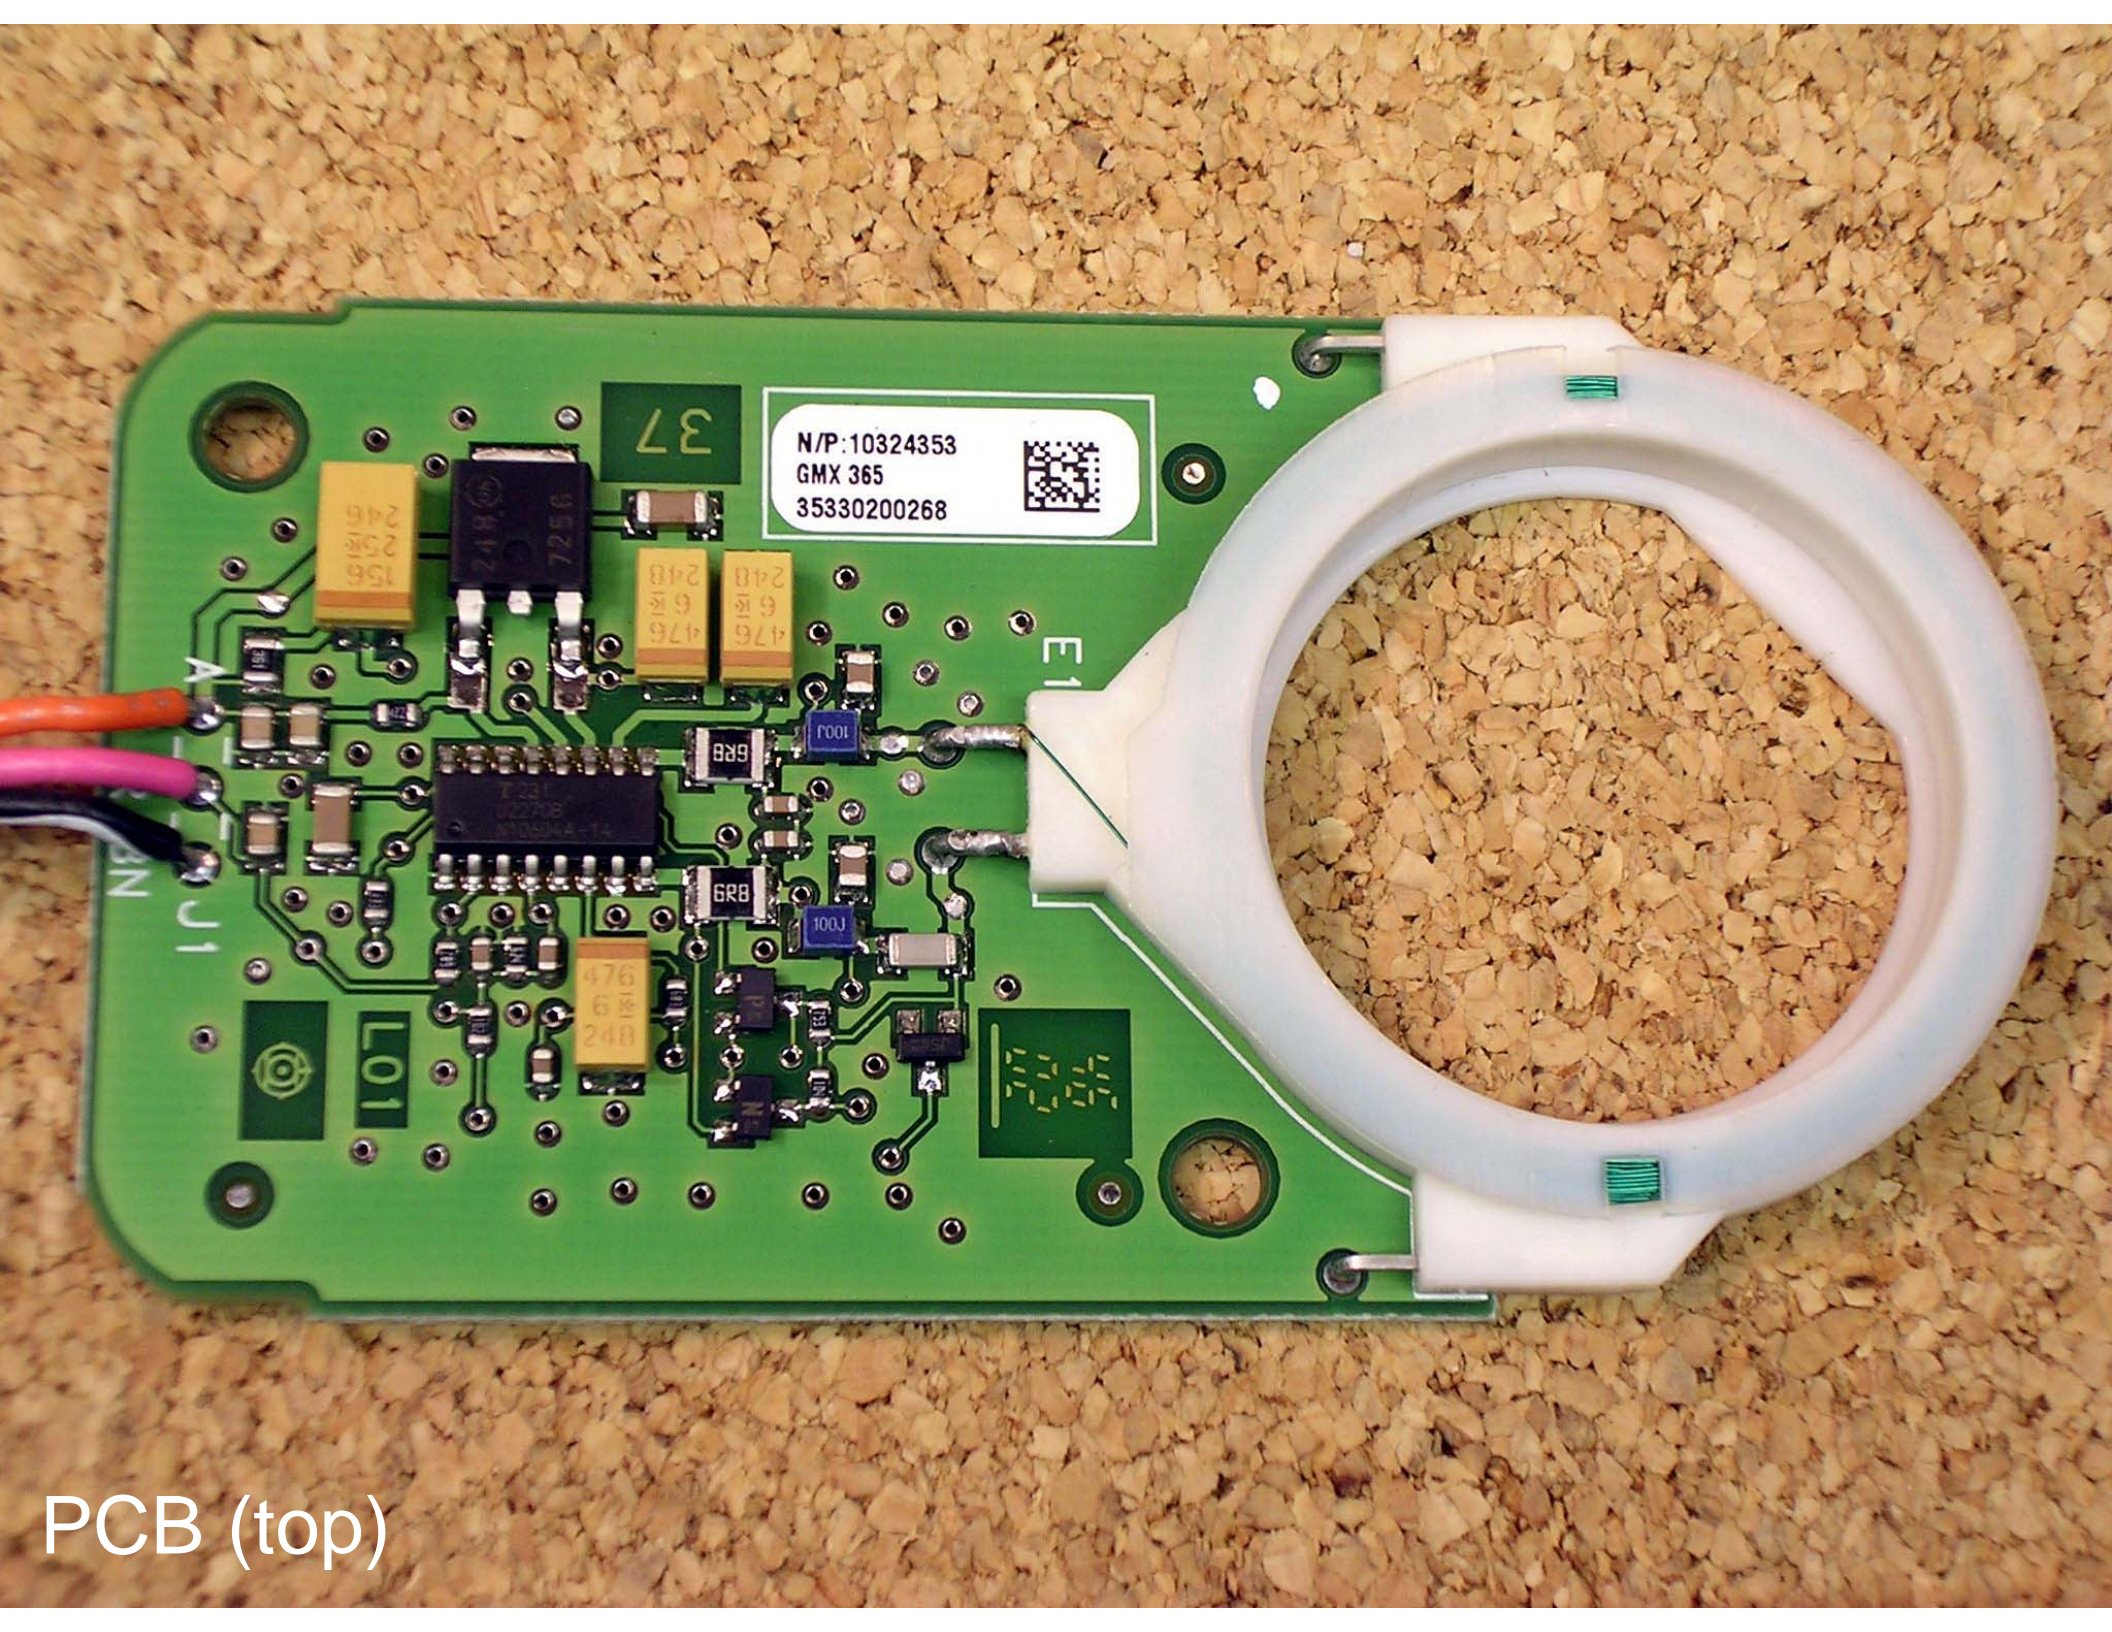

DELPHI PASS-KEY III
DELCO PN: 10324353
MODEL FCC ID: A002029TR
CANADA: 218-102-394
SOFTWARE VERSION N/A
ASSEMBLED IN MEXICO 2 05 3
35330200268

DUT Case Open (top)

DUT Case Open (bottom)

N/P: 10324353
GMX 365
35330200268

PCB (top)

PCB (bottom)