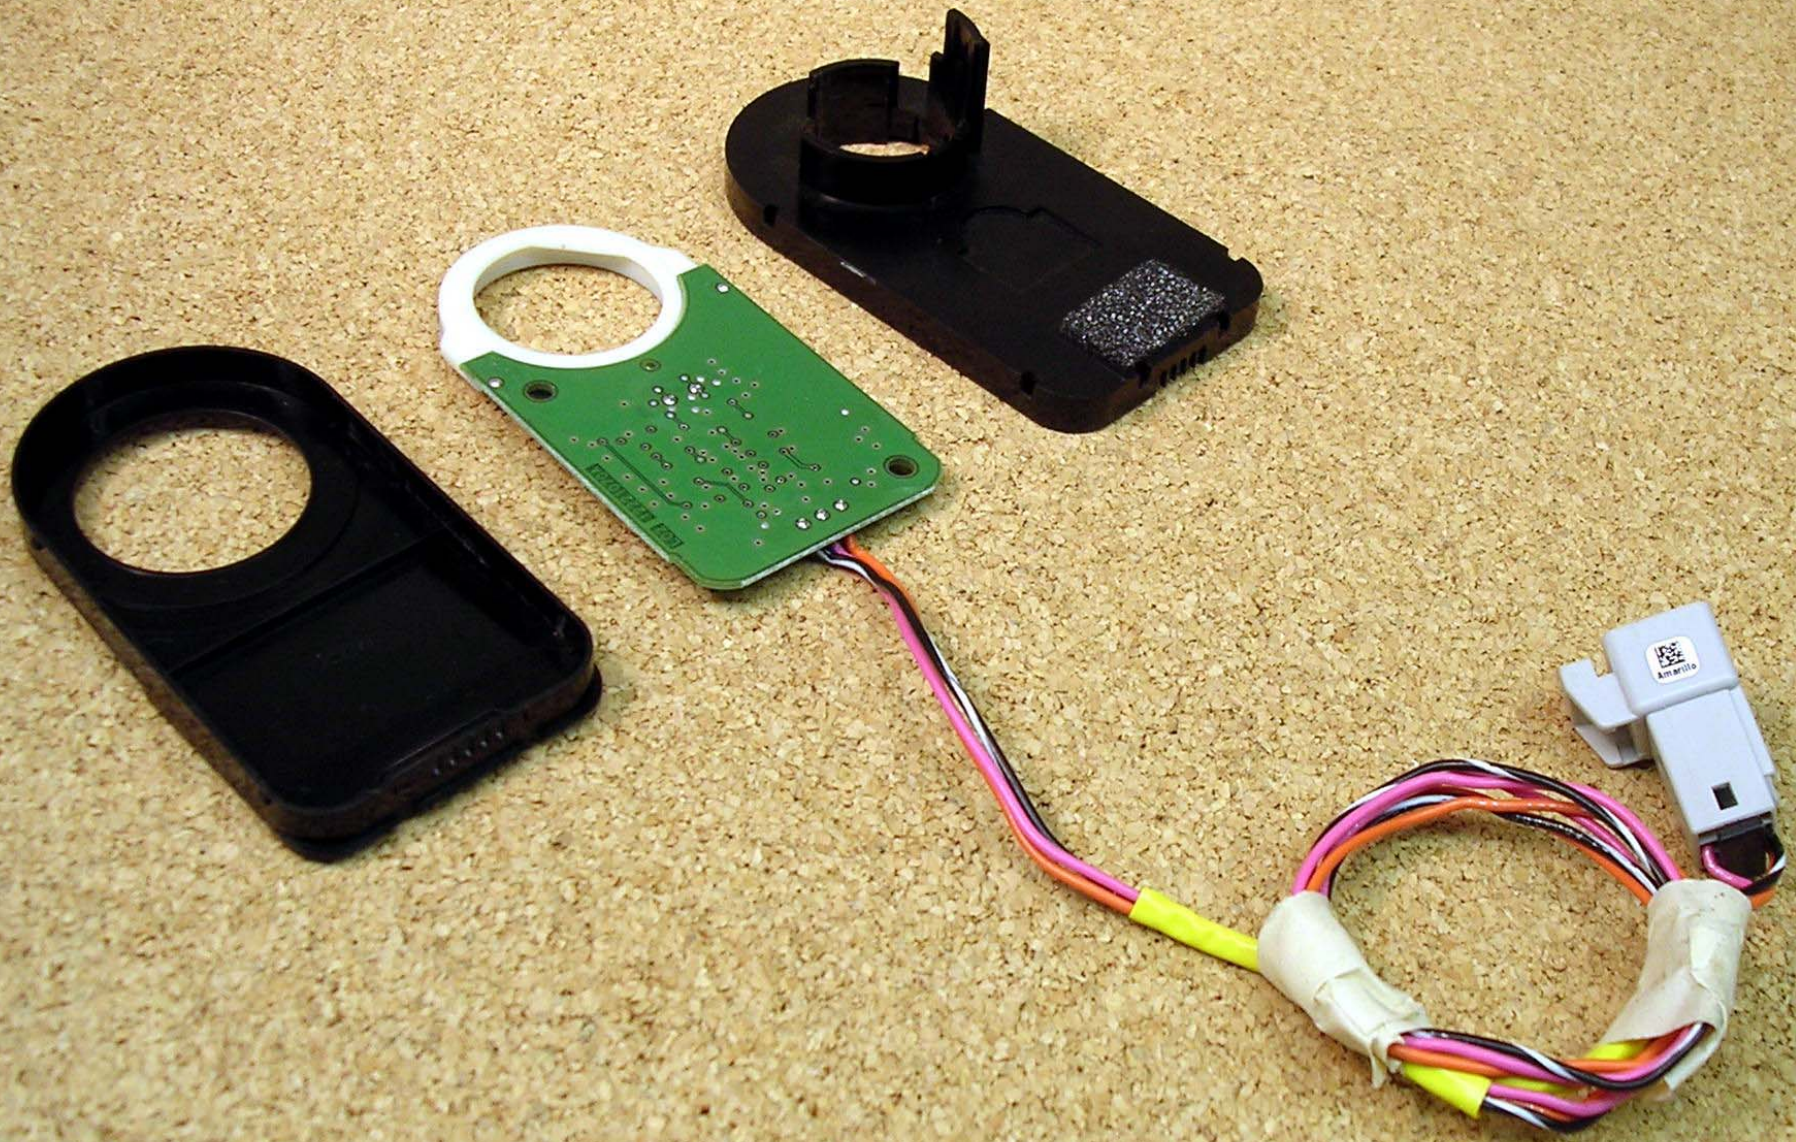

DELPHI PASS-KEY III
DELCO PN: 10324353
MODEL FCC ID: A002029TR
CANADA: 218-102-394
SOFTWARE VERSION N/A
ASSEMBLED IN MEXICO 2 05 3
35330200268

DUT Case Open (top)

DUT Case Open (bottom)

N/P: 10324353
GMX 365
35330200268

PCB (top)

PCB (bottom)