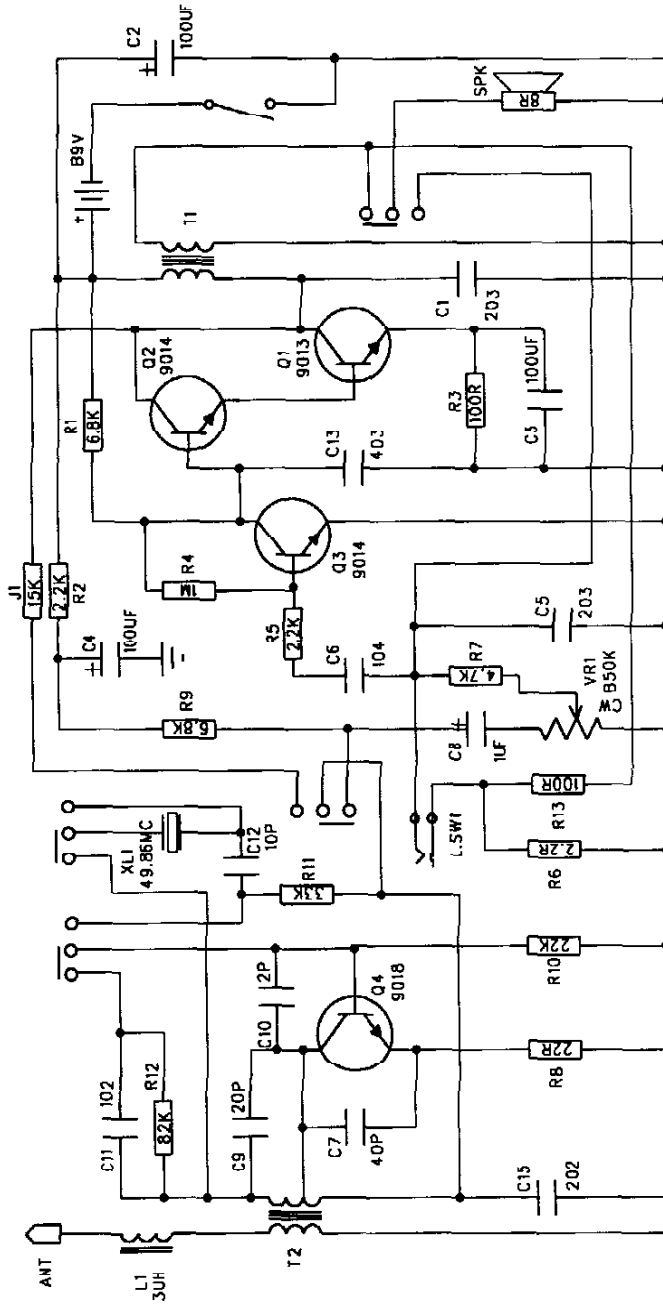

1 2 3 4 5 6

FCC ID: L2599399

#99399

REV	DATE	BY	APPROVED

COMPANY: MODERN		TITLE: WT-200(49.860)FCC	
DATE:	DATE:	DATE:	DATE:
DESIGNER:	DRIVER:	QUALITY CONTROL:	RELEASE:
SCALE:	SCALE:	SCALE:	SCALE:
SHEET: 01	SHEET: 01		

DATE:	DATE:	DATE:	DATE:
DESIGNER:	DRIVER:	QUALITY CONTROL:	RELEASE:
SCALE:	SCALE:	SCALE:	SCALE: