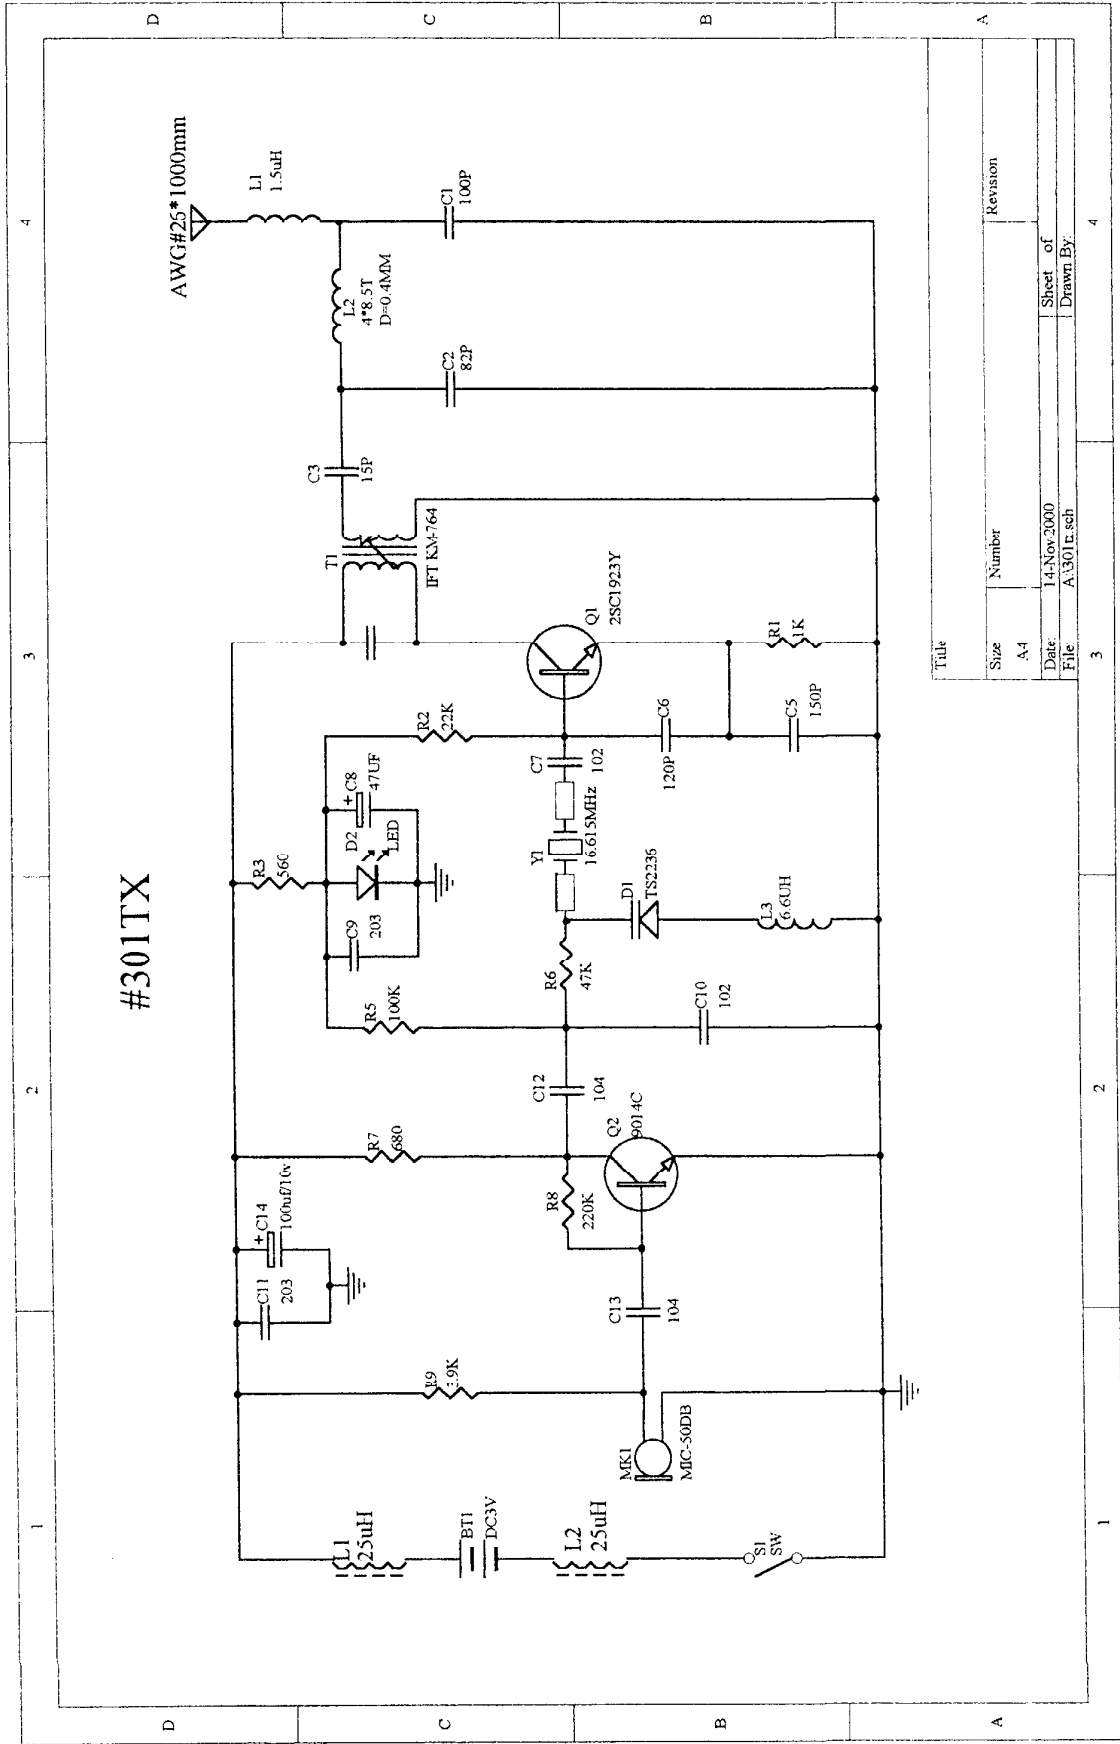

FCC ID: L25301

#301TX

| Title | Size | Number | Revision |
|-----------|-------------|--------|----------|
| | A4 | | |
| Date: | 14-Nov-2000 | | |
| File: | A:301E.sch | | |
| Sheet of | 3 | | |
| Drawn By: | A | | |