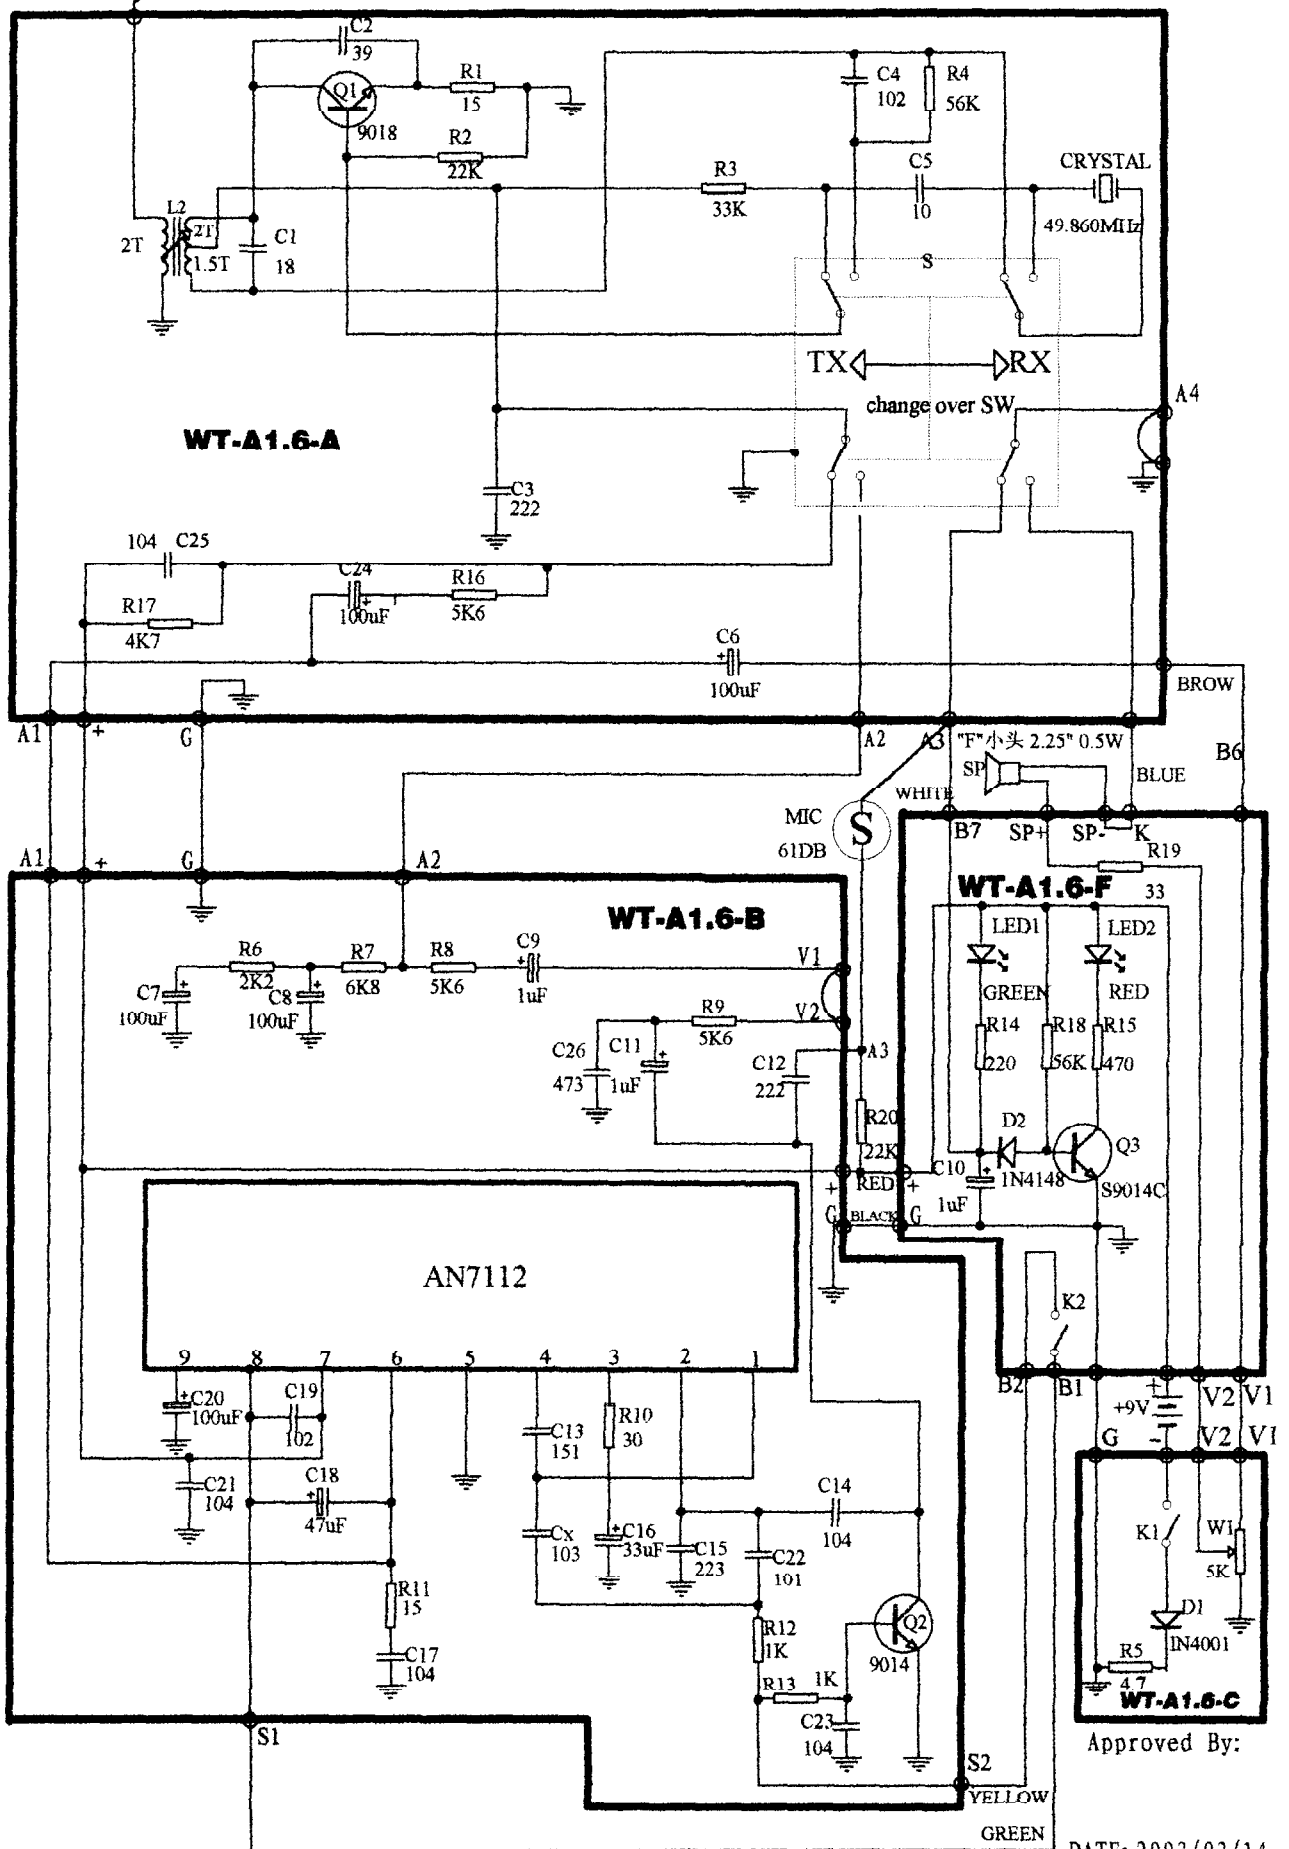

BASE STATION

(基站对讲机)

Approved By:
DATE: 2003/03/14