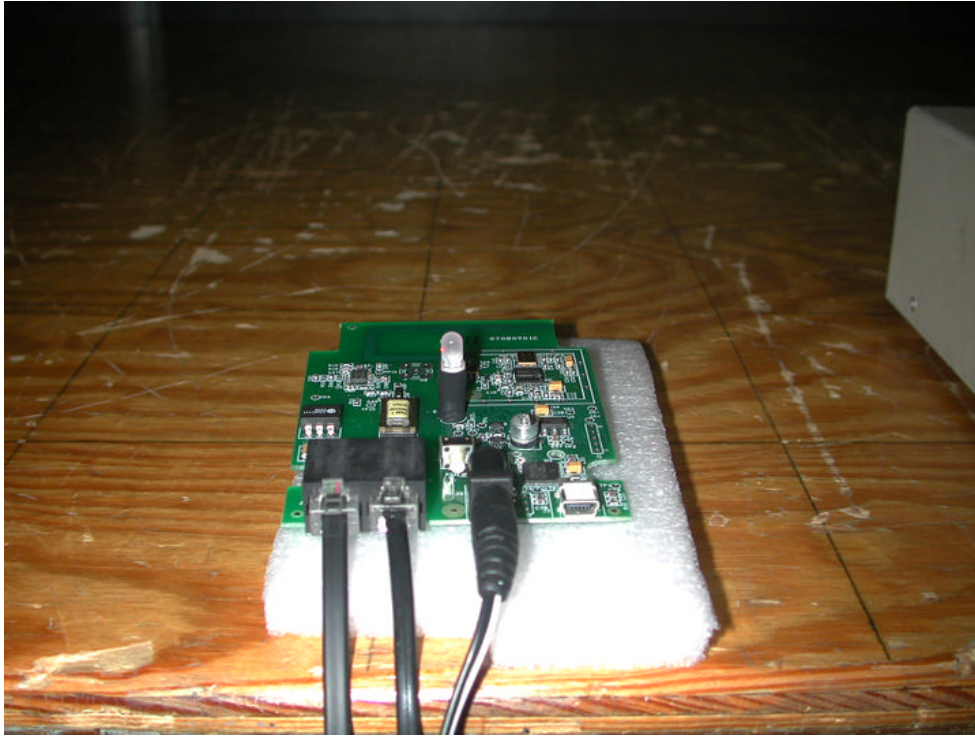

 © 2007 PCTEST Lab.	Invisible Fence Inc. FCC ID: KZ3-050808	EUT Photographs
	Safe Dog monitor/Dialer Transceiver System	Model: M080801, M080901

	Invisible Fence Inc. FCC ID: KZ3-050808	EUT Photographs
© 2007 PCTEST Lab.	Safe Dog monitor/Dialer Transceiver System	Model: M080801, M080901

 PCTEST Complete Wireless Lab!	Invisible Fence Inc. FCC ID: KZ3-050808	EUT Photographs
© 2007 PCTEST Lab.	Safe Dog monitor/Dialer Transceiver System	Model: M080801, M080901