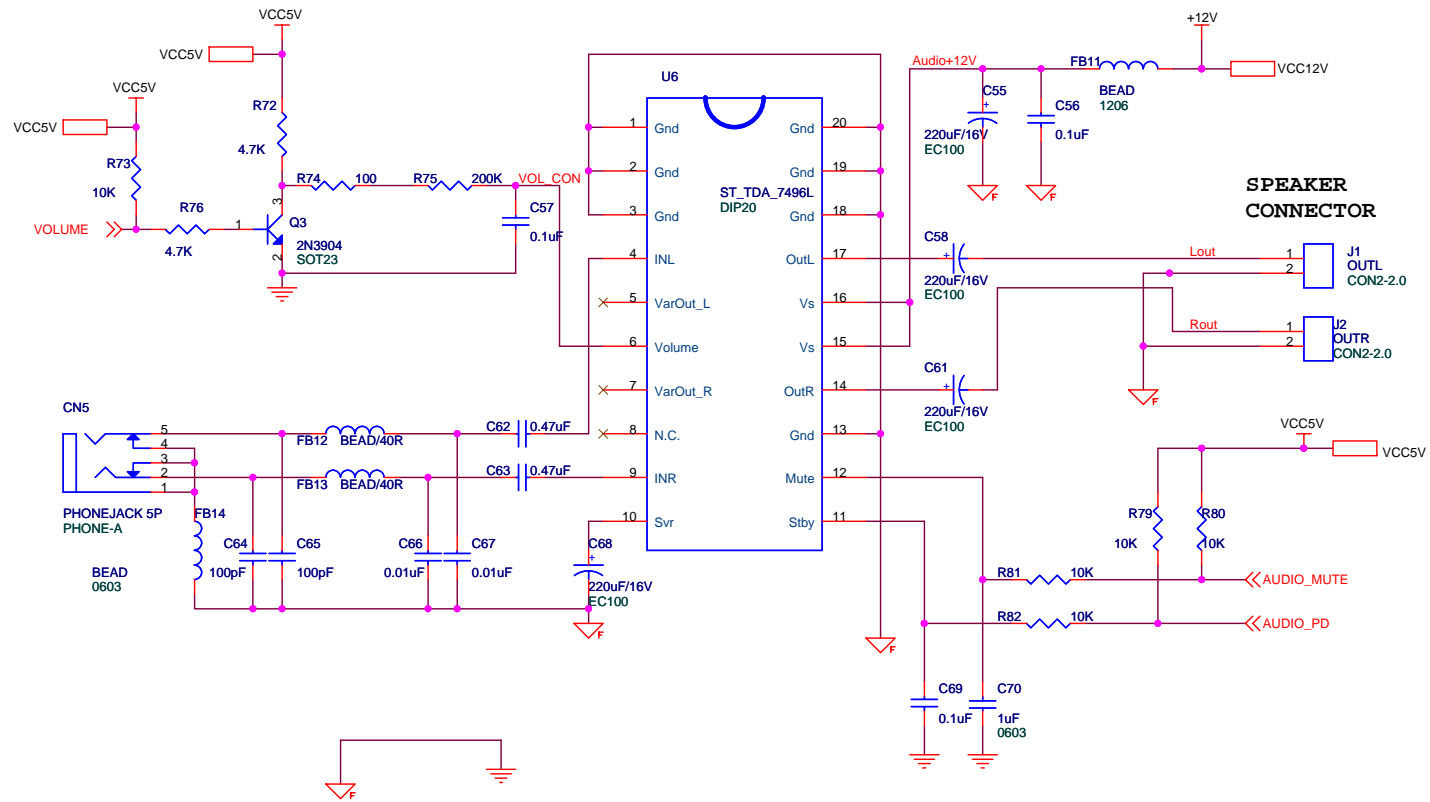

Title		
M7WEI By:LvDou		
Size A	Document Number	Rev A
DVI-D INPUT		
Date:	Thursday, July 26, 2007	Sheet 2 of 5

Title		
M7WEI By:LvDou		
Size	Document Number	Rev
B		A
Date: Thursday, July 26, 2007		
Sheet 4 of 5		

POWER IN

Title		
M7WEI By:LvDou		
Size	Document Number	Rev
B		A
Date:	Tuesday, October 14, 2008	Sheet 5 of 5