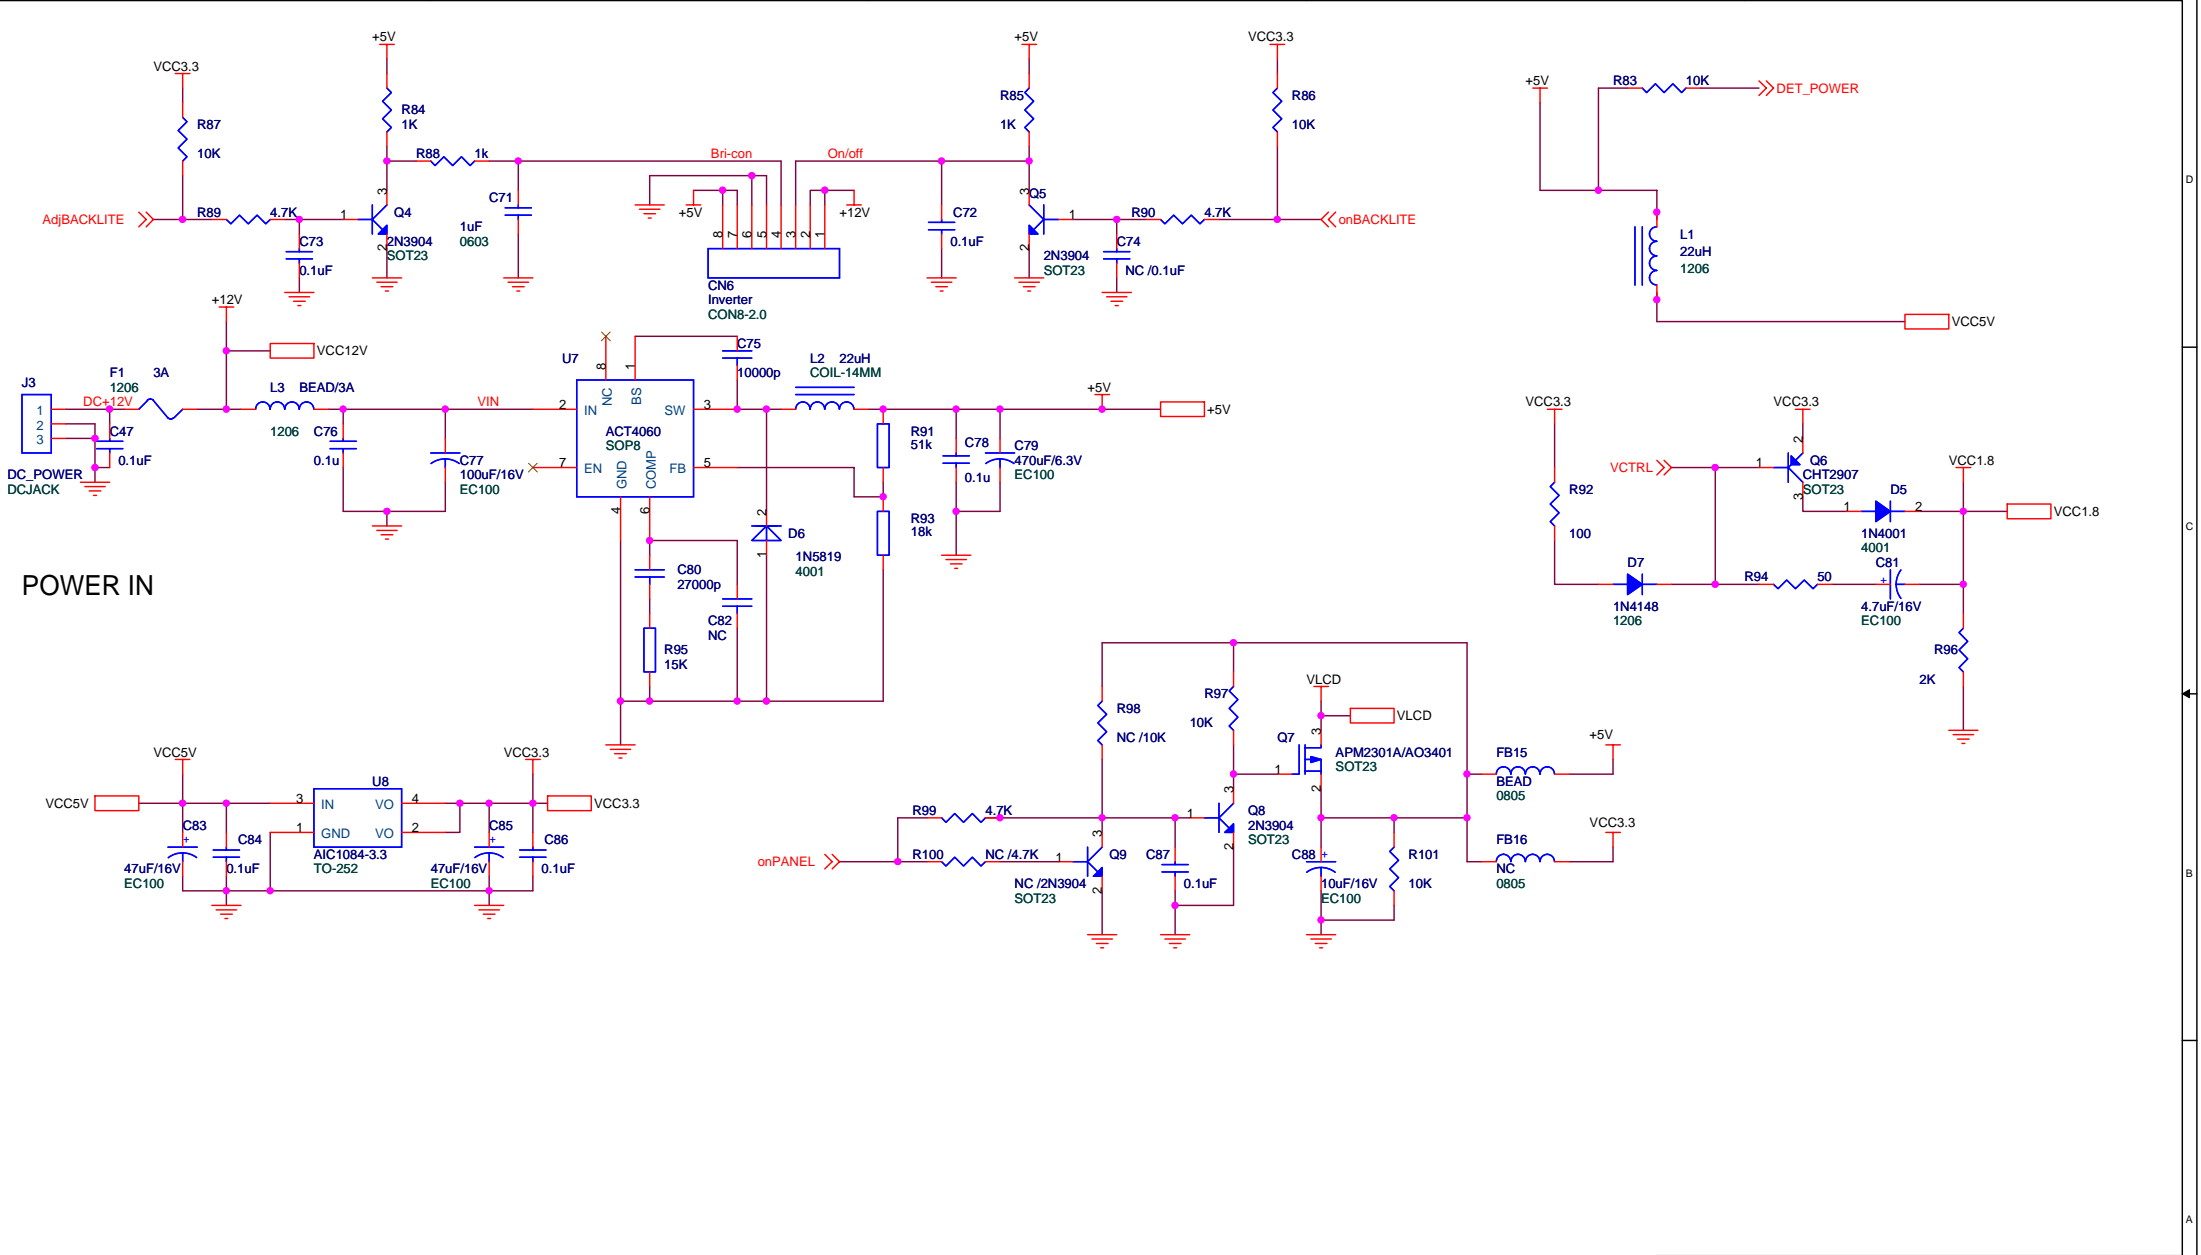

Title		
M7WEI By:LvDou		
Size A	Document Number	Rev A
DVI-D INPUT		
Date:	Thursday, July 26, 2007	Sheet 2 of 5

Title		
M7WEI By:LvDou		
Size	Document Number	Rev
B		A
Date: Thursday, July 26, 2007		
Sheet 4 of 5		

POWER IN

Title		
M7WEI By:LvDou		
Size	Document Number	Rev
B		A
Date:	Tuesday, October 14, 2008	Sheet 5 of 5