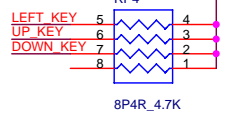

Title			POWER	
Size B	Document Number	RTD2523-S1 REV:D		Rev A
Date:	Friday, October 22, 2004	Sheet	1	of 4

Title		
8051/KEY		
Size B	Document Number	Rev A
RTD2523-S1 REV:D		
Date:	Friday, October 22, 2004	Sheet 2 of 4