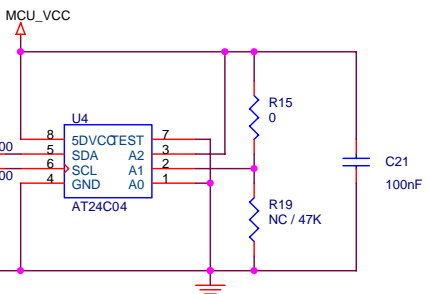

Title			POWER	
Size B	Document Number	RTD2523-S1 REV:D		Rev A
Date:	Friday, October 22, 2004	Sheet	1	of 4

Title		
8051/KEY		
Size B	Document Number	Rev A
RTD2523-S1 REV:D		
Date:	Friday, October 22, 2004	Sheet 2 of 4