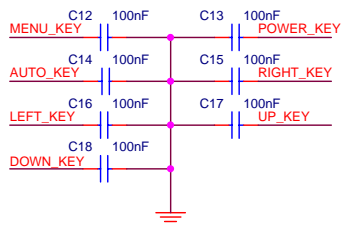

Title			POWER	
Size B	Document Number	RTD2523-S1 REV:D		Rev A
Date:	Friday, October 22, 2004	Sheet	1	of 4

Title		
8051/KEY		
Size B	Document Number	Rev A
RTD2523-S1 REV:D		
Date:	Friday, October 22, 2004	Sheet 2 of 4