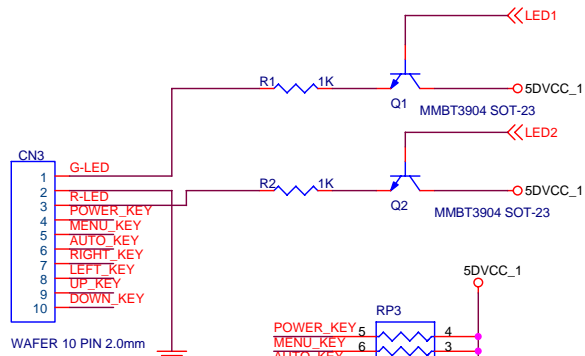

Title			POWER	
Size B	Document Number	RTD2523-S1 REV:D		Rev A
Date:	Friday, October 22, 2004	Sheet	1	of 4

Title		
8051/KEY		
Size B	Document Number	Rev A
RTD2523-S1 REV:D		
Date:	Friday, October 22, 2004	Sheet 2 of 4