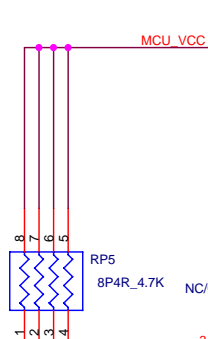

Title			POWER	
Size B	Document Number	RTD2523-S1 REV:D		Rev A
Date:	Friday, October 22, 2004	Sheet	1	of 4

Title		
8051/KEY		
Size B	Document Number	Rev A
RTD2523-S1 REV:D		
Date:	Friday, October 22, 2004	Sheet 2 of 4