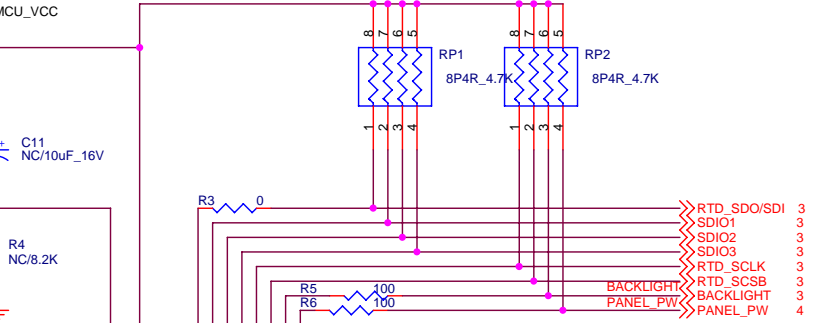

Title			POWER	
Size B	Document Number	RTD2523-S1 REV:D		Rev A
Date:	Friday, October 22, 2004	Sheet	1	of 4

Title		
8051/KEY		
Size B	Document Number	Rev A
RTD2523-S1 REV:D		
Date:	Friday, October 22, 2004	Sheet 2 of 4