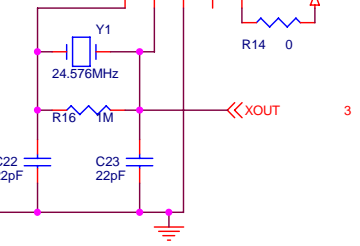

Title			POWER	
Size B	Document Number	RTD2523-S1 REV:D		Rev A
Date:	Friday, October 22, 2004	Sheet	1	of 4

Title		
8051/KEY		
Size B	Document Number	Rev A
RTD2523-S1 REV:D		
Date:	Friday, October 22, 2004	Sheet 2 of 4