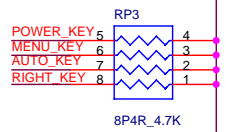

Title			POWER	
Size B	Document Number	RTD2523-S1 REV:D		Rev A
Date:	Friday, October 22, 2004	Sheet	1	of 4

Title		
8051/KEY		
Size B	Document Number	Rev A
RTD2523-S1 REV:D		
Date:	Friday, October 22, 2004	Sheet 2 of 4