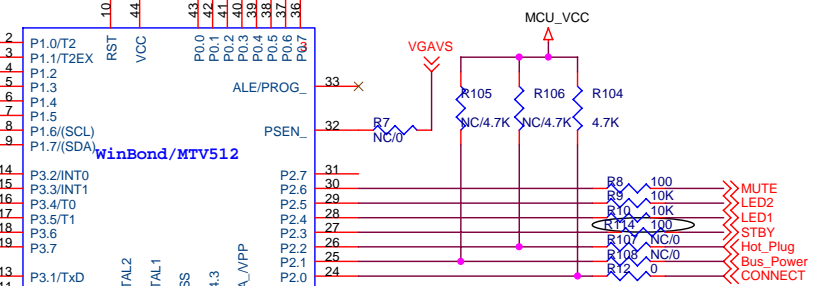

Title			POWER	
Size B	Document Number	RTD2523-S1 REV:D		Rev A
Date:	Friday, October 22, 2004	Sheet	1	of 4

Title		
8051/KEY		
Size B	Document Number	Rev A
RTD2523-S1 REV:D		
Date:	Friday, October 22, 2004	Sheet 2 of 4