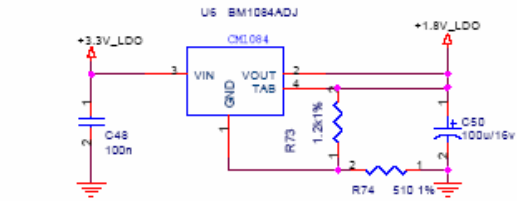

Cultraview . Inc.		CONFIDENTIAL	3000 LongDong Road Shanghai,China (86) 021-68791101
Title	07_TUNER		
Size	Document Number		Rev
A4	CU065HWI_V2.1		V2.1
Date:	Thursday, September 20, 2007	Sheet 7	of 8

Cultraview, Inc. CONFIDENTIAL		3000 LongDong Road Shanghai, China (86) 021-68751101
08_POWER		
File	Document Number	Rev
A4	<i>00065M1_02.1</i>	v2.1
Date:	Thursday, September 20, 2007	Sheet 8 of 8