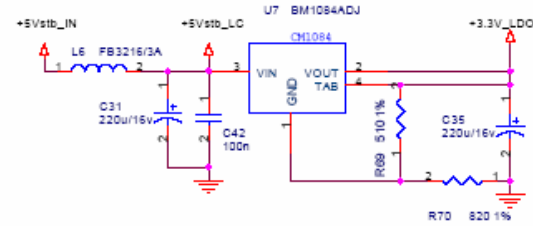

Cultraview . Inc.		CONFIDENTIAL	3000 LongDong Road Shanghai,China (86) 021-68791101
Title	07_TUNER		
Size	Document Number		Rev
A4	CU065HWI_V2.1		V2.1
Date:	Thursday, September 20, 2007	Sheet 7	of 8

Cultraview, Inc. CONFIDENTIAL		3000 LongDong Road Shanghai, China (86) 021-68751101
08_POWER		
File	Document Number	Rev
A4	<i>00065M1_02.1</i>	v2.1
Date:	Thursday, September 20, 2007	Sheet 8 of 8