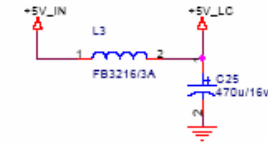

Cultraview, Inc. CONFIDENTIAL		3000 LongDong Road Shanghai, China (86) 021-68751101
08_POWER		
File	Document Number	Rev
A4	<i>00065M1_02.1</i>	v2.1
Date:	Thursday, September 20, 2007	Sheet 8 of 8