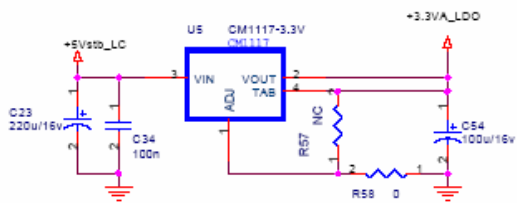

Cultraview . Inc.		CONFIDENTIAL	3000 LongDong Road Shanghai,China (86) 021-68791101
Title	07_TUNER		
Size	Document Number		Rev
A4	CU065HWI_V2.1		V2.1
Date:	Thursday, September 20, 2007	Sheet 7	of 8

Cultraview, Inc. CONFIDENTIAL		3000 LongDong Road Shanghai, China (86) 021-68751101
08_POWER		
File	Document Number	Rev
A4	<i>00065M1_02.1</i>	v2.1
Date:	Thursday, September 20, 2007	Sheet 8 of 8