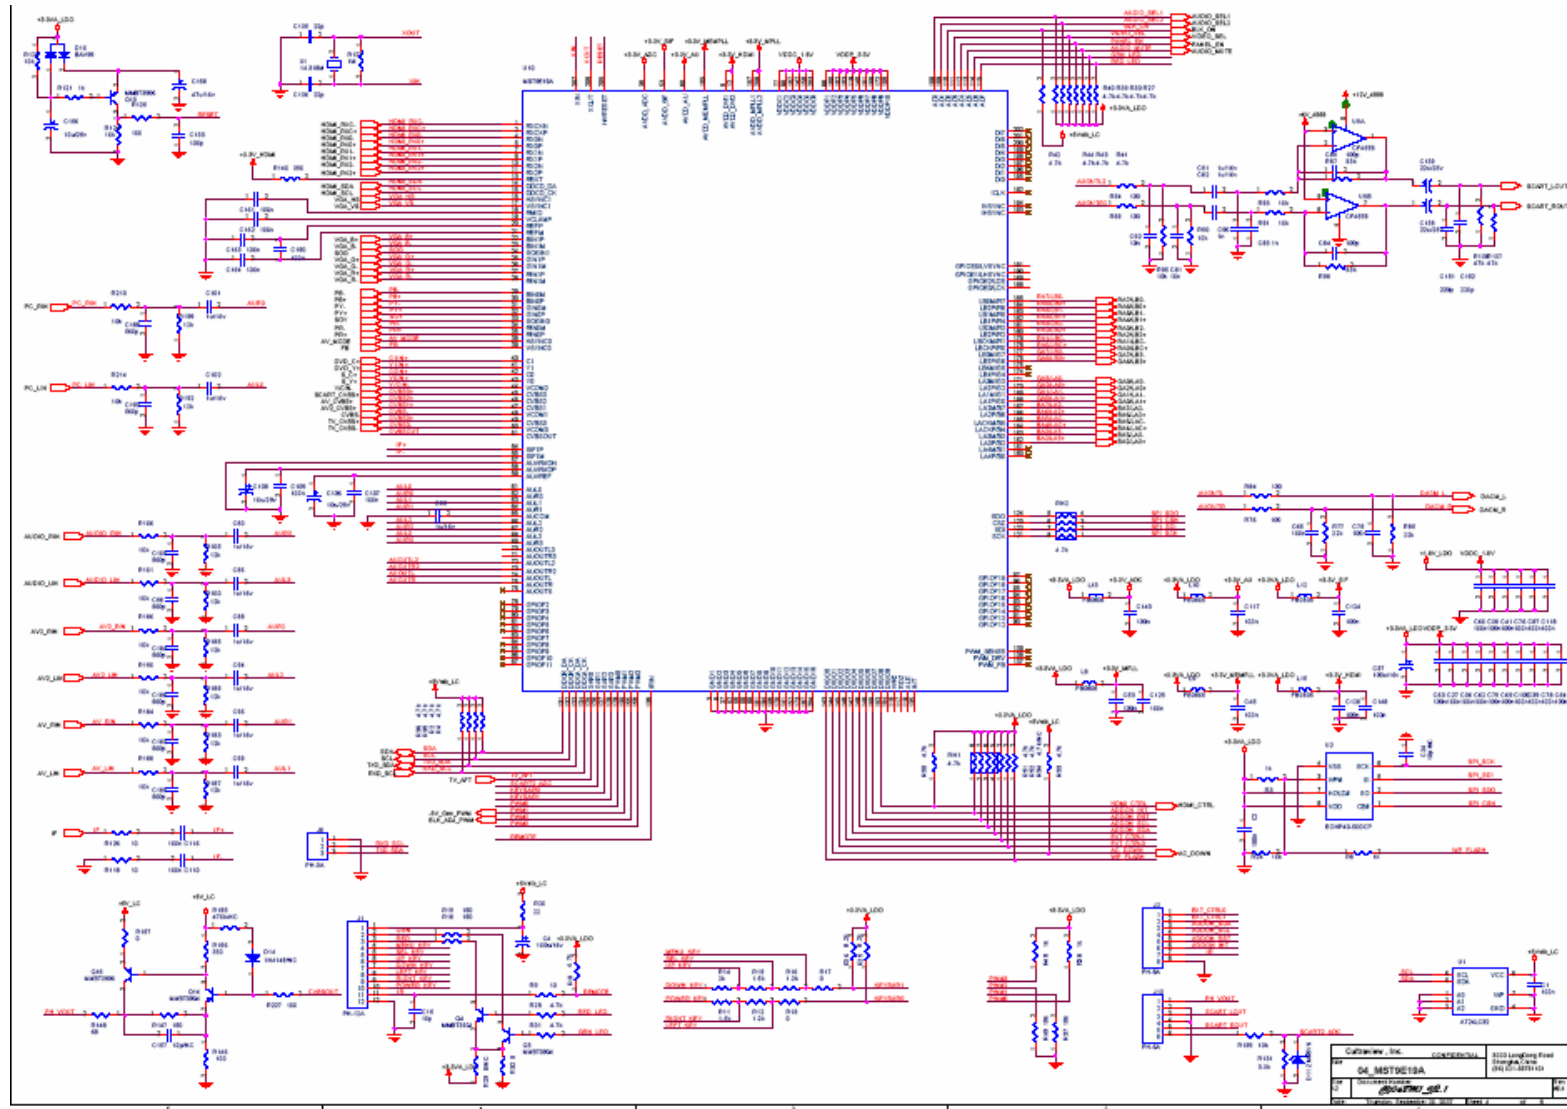

Cultraview, Inc.		CONFIDENTIAL	3000 LongDong Road Shanghai, China (86) 021-68791101
Title	05_PANEL		
Size	Document Number	010687M1_02.1	Rev
A4			Y2.1

Cultraview, Inc.		CONFIDENTIAL	3000 LongDong Road Shanghai, China (86) 021-68791101
06_AUDIO AMPLIFIER			
File	Document Number		Rev
44	<i>00068791_02.1</i>		Y2.1
Date	Thursday, September 20, 2007	Sheet 6	of 8

Cultraview . Inc.		CONFIDENTIAL	3000 LongDong Road Shanghai,China (86) 021-68791101
Title	07_TUNER		
Size	Document Number		Rev
A4	CU065HWI_V2.1		V2.1
Date:	Thursday, September 20, 2007	Sheet 7	of 8

Cultraview, Inc. CONFIDENTIAL		3000 LongDong Road Shanghai, China (86) 021-68751101
08_POWER		
File	Document Number	Rev
A4	<i>00065M1_02.1</i>	v2.1
Date:	Thursday, September 20, 2007	Sheet 8 of 8