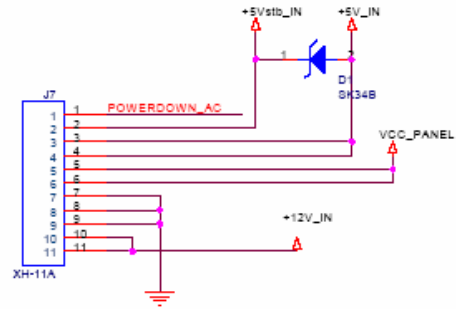

Cultraview . Inc.		CONFIDENTIAL	3000 LongDong Road Shanghai,China (86) 021-68791101
Title	07_TUNER		
Size	Document Number		Rev
A4	CU065HWI_V2.1		V2.1
Date:	Thursday, September 20, 2007	Sheet 7	of 8

Cultraview, Inc. CONFIDENTIAL		3000 LongDong Road Shanghai, China (86) 021-68751101
08_POWER		
File	Document Number	Rev
A4	<i>00065M1_02.1</i>	v2.1
Date:	Thursday, September 20, 2007	Sheet 8 of 8