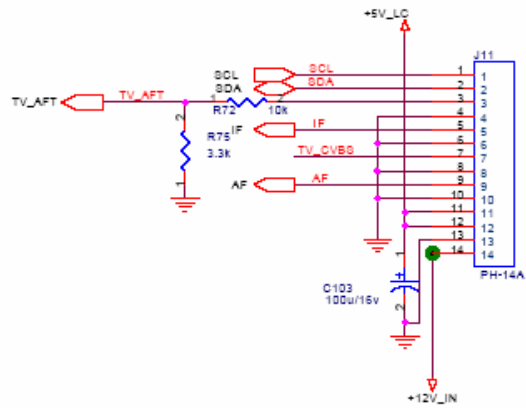

Cultraview . Inc.		CONFIDENTIAL	3000 LongDong Road Shanghai,China (86) 021-68791101
Title	07_TUNER		
Size	Document Number		Rev
A4	CU065HWI_V2.1		V2.1
Date:	Thursday, September 20, 2007	Sheet 7	of 8

Cultraview, Inc. CONFIDENTIAL		3000 LongDong Road Shanghai, China (86) 021-68751101
08_POWER		
File	Document Number	Rev
A4	<i>00065M1_02.1</i>	v2.1
Date:	Thursday, September 20, 2007	Sheet 8 of 8