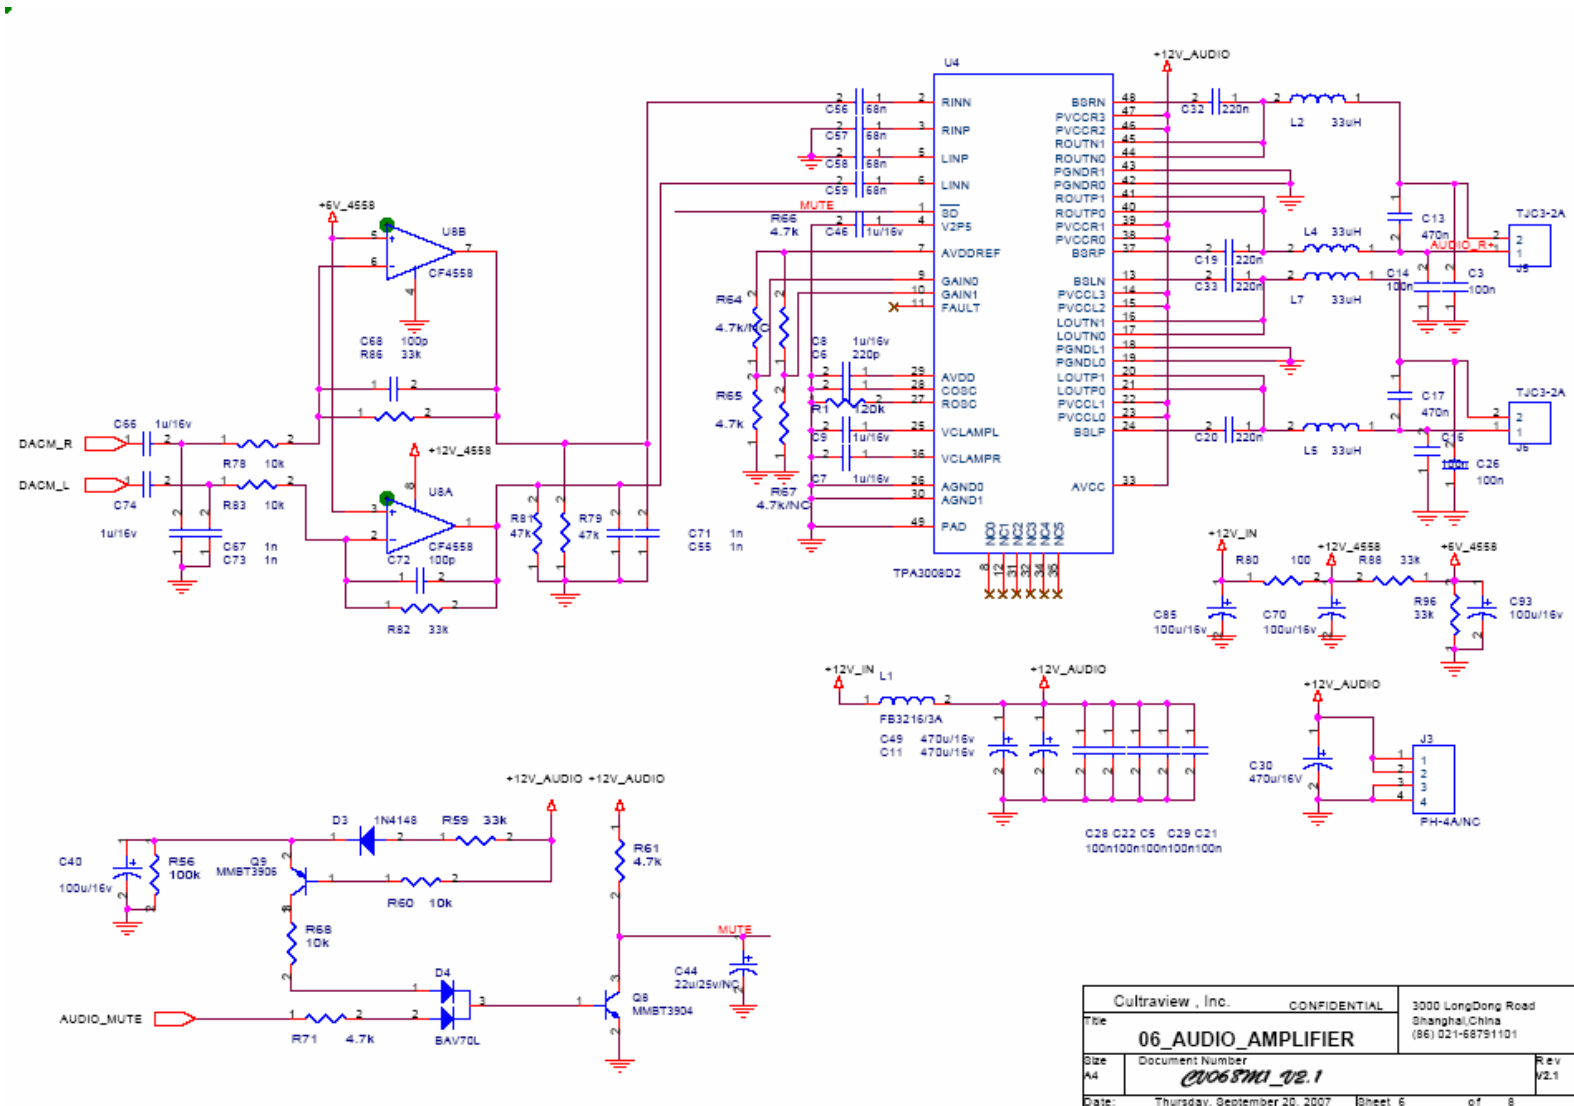

Cultraview, Inc.		CONFIDENTIAL	3000 LongDong Road Shanghai, China (86) 021-68791101
06_AUDIO AMPLIFIER			
File	Document Number		Rev
44	<i>00068791_02.1</i>		Y2.1
Date	Thursday, September 20, 2007	Sheet 6	of 8