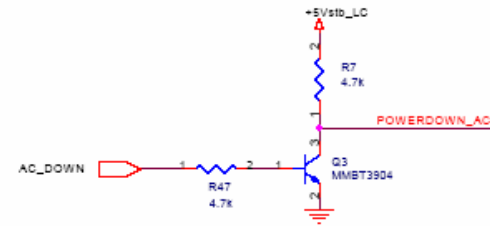

Cultraview, Inc. CONFIDENTIAL		3000 LongDong Road Shanghai, China (86) 021-68751101
08_POWER		
File	Document Number	Rev
A4	<i>00065M1_02.1</i>	v2.1
Date:	Thursday, September 20, 2007	Sheet 8 of 8