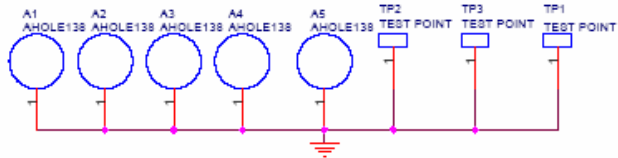

Cultraview . Inc.		CONFIDENTIAL	3000 LongDong Road Shanghai,China (86) 021-68791101
Title	07_TUNER		
Size	Document Number		Rev
A4	CU065HWI_V2.1		V2.1
Date:	Thursday, September 20, 2007	Sheet 7	of 8

Cultraview, Inc. CONFIDENTIAL		3000 LongDong Road Shanghai, China (86) 021-68751101
08_POWER		
File	Document Number	Rev
A4	<i>00065M1_02.1</i>	v2.1
Date:	Thursday, September 20, 2007	Sheet 8 of 8