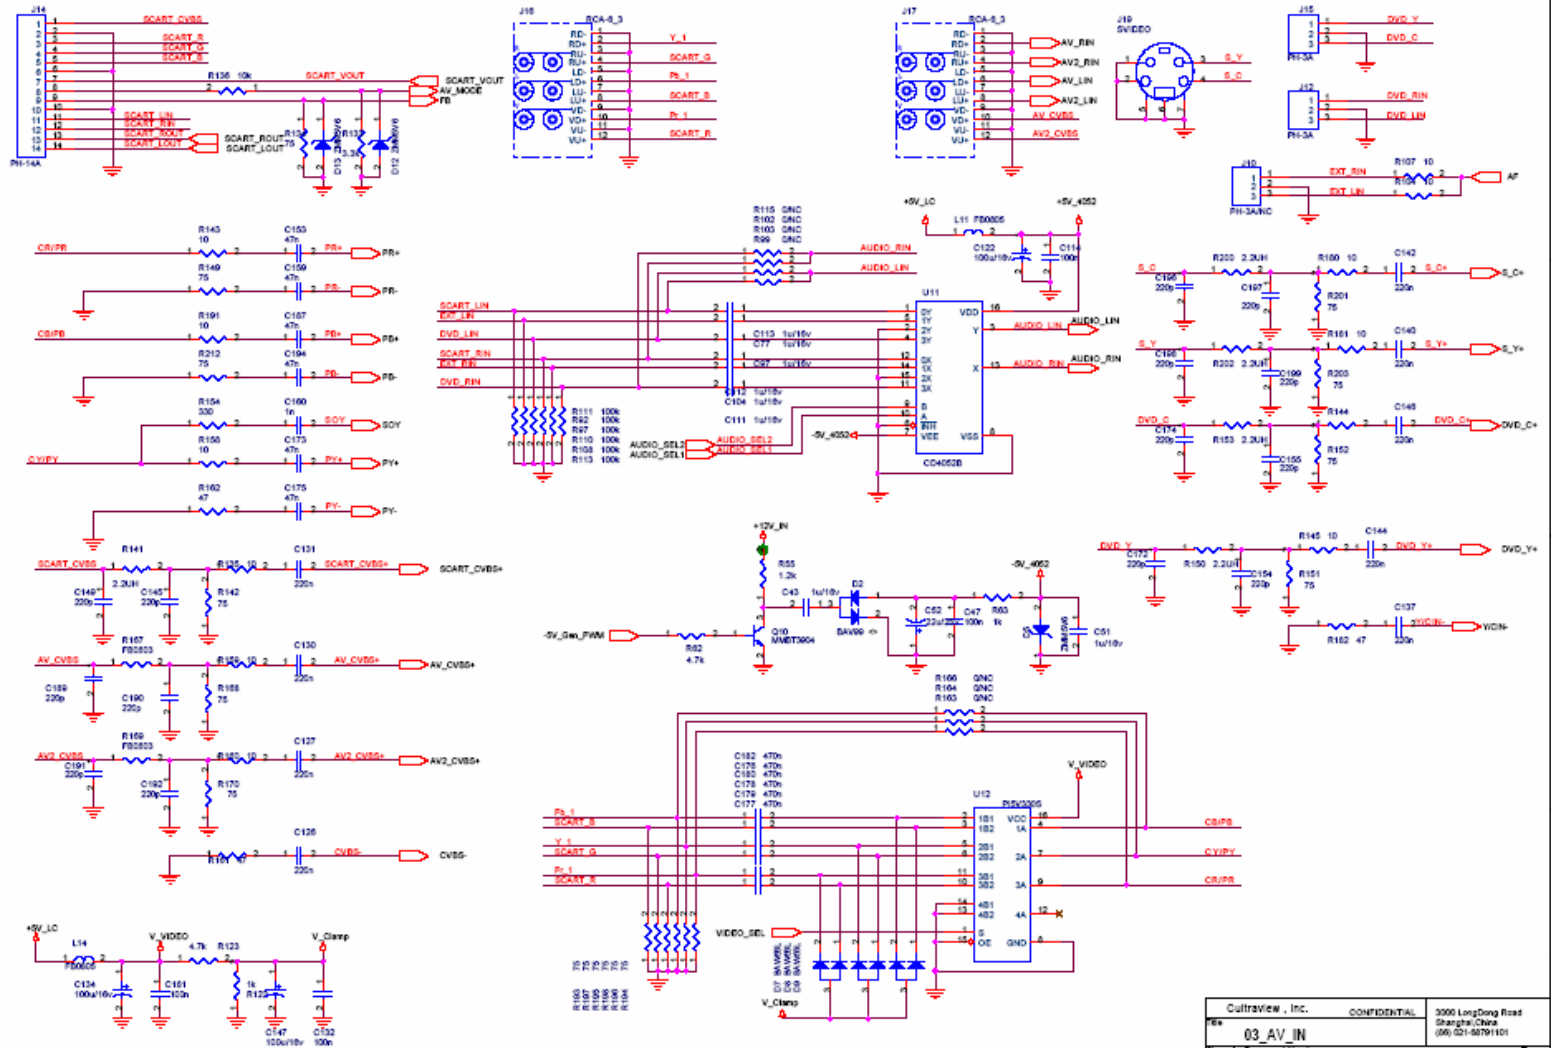

Cultraview, Inc.		CONFIDENTIAL	3000 LongDong Road Shanghai, China (86) (21) 58791101
Rev	03_AV_IN		
File	DocuWay Number		Rev
A3	03AVIN_02.1		P2.1
Date:	Thursday, September 24, 2009	Sheet 3	of 8