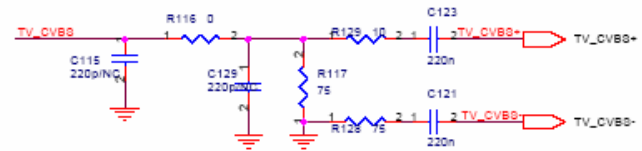

Cultraview . Inc.		CONFIDENTIAL	3000 LongDong Road Shanghai,China (86) 021-68791101
Title	07_TUNER		
Size	Document Number		Rev
A4	CU065HWI_V2.1		V2.1
Date:	Thursday, September 20, 2007	Sheet 7	of 8