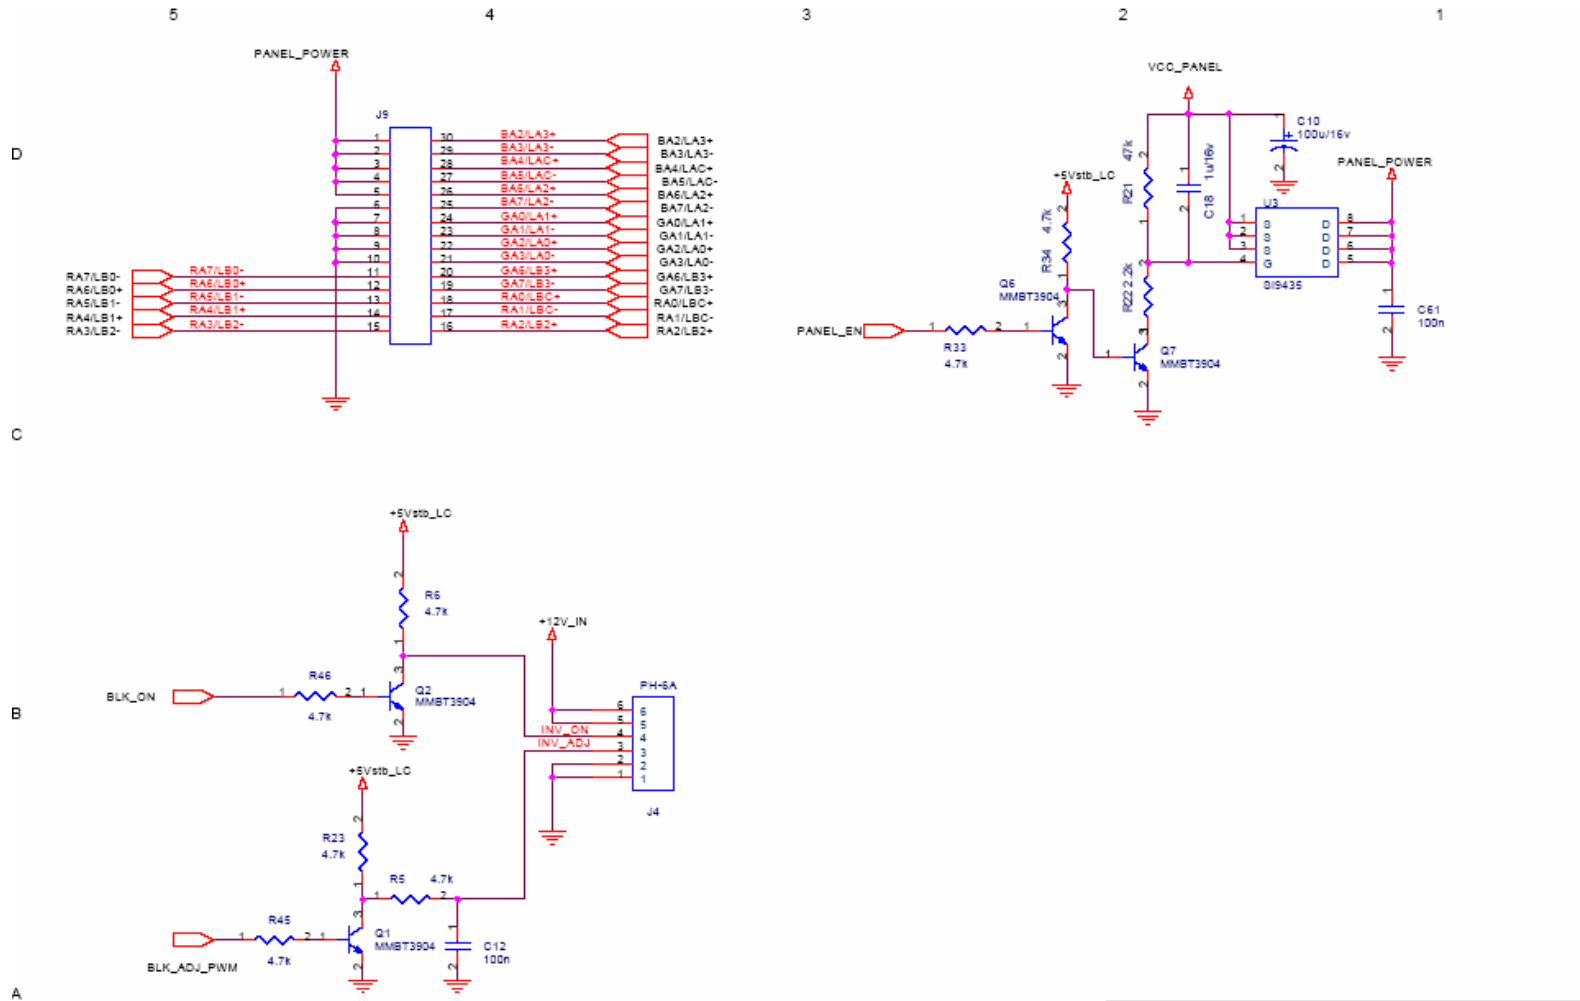

Cultraview, Inc.		CONFIDENTIAL	3000 LongDong Road Shanghai, China (86) 021-68791101
Title	05_PANEL		
Size	Document Number	010687M1_02.1	Rev
A4			Y2.1