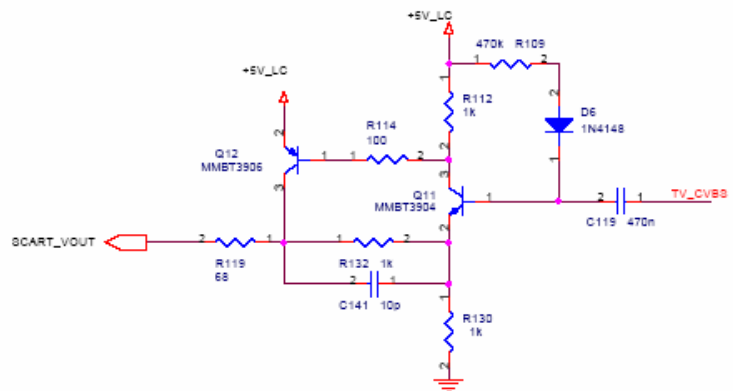

Cultraview . Inc.		CONFIDENTIAL	3000 LongDong Road Shanghai,China (86) 021-68791101
Title	07_TUNER		
Size	Document Number		Rev
A4	CU065HWI_V2.1		V2.1
Date:	Thursday, September 20, 2007	Sheet 7	of 8

Cultraview, Inc. CONFIDENTIAL		3000 LongDong Road Shanghai, China (86) 021-68751101
08_POWER		
File	Document Number	Rev
A4	<i>00065M1_02.1</i>	v2.1
Date:	Thursday, September 20, 2007	Sheet 8 of 8