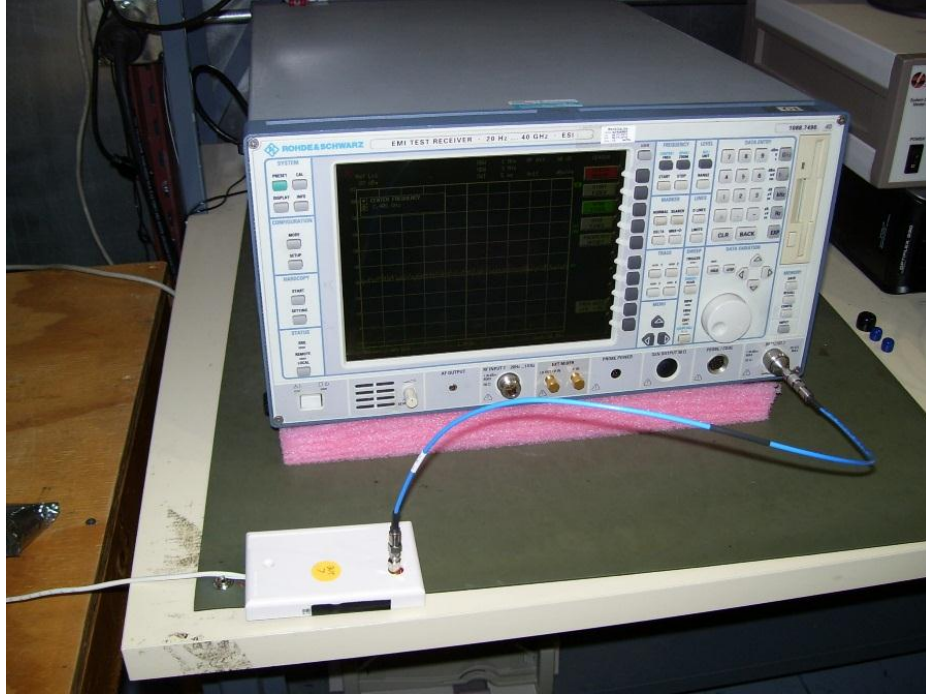

Test Setup Photos

RF Technologies, Inc.

EUT – Quick Response Premiere Router/Gateway, Models 0800-0550 and 0800-0551

RF Conducted – with Analyzer

RF Conducted – with Power Meter

- Item 0: EUT – Quick Response Premiere Router, Model 0800-0550
- Item 1: 10m unshielded power cable
- Item 2: 10m power cable to daisy chain additional units

Model 0800-0550, Radiated 30 to 1000MHz

Radiated Front – X position

Radiated Front – Y position

Radiated Front – Z position

Radiated Back

Model 0800-0550, Radiated 1 to 18GHz

Radiated Front – X position

Radiated Front – Y position

AC Line Conducted - Front

AC Line Conducted – Back

(With central power supply provided by RF Technologies, Inc.)

- Item 0: EUT – Quick Response Premiere Gateway, Model 0800-0551
- Item 1: 10m unshielded power cable
- Item 2: 10m power cable to daisy chain additional units