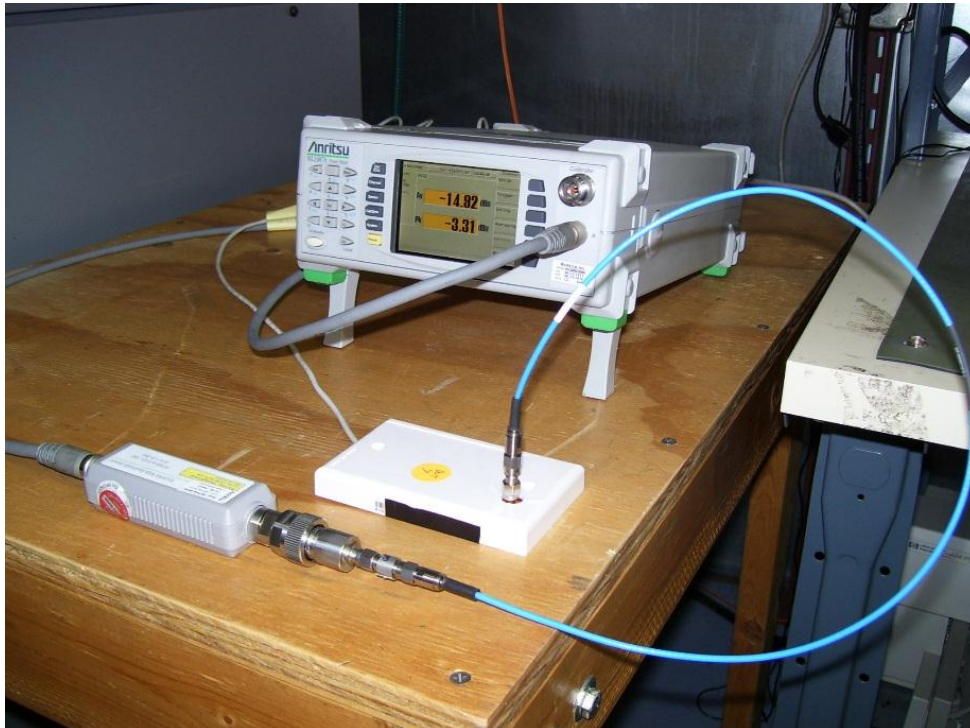

Test Setup Photos

RF Technologies, Inc.

EUT – Quick Response Premiere Router/Gateway, Models 0800-0550 and 0800-0551

RF Conducted – with Analyzer

RF Conducted – with Power Meter

- Item 0: EUT – Quick Response Premiere Router, Model 0800-0550
- Item 1: 10m unshielded power cable
- Item 2: 10m power cable to daisy chain additional units

AC Line Conducted - Front

AC Line Conducted – Back

(With central power supply provided by RF Technologies, Inc.)

- Item 0: EUT – Quick Response Premiere Gateway, Model 0800-0551
- Item 1: 10m unshielded power cable
- Item 2: 10m power cable to daisy chain additional units