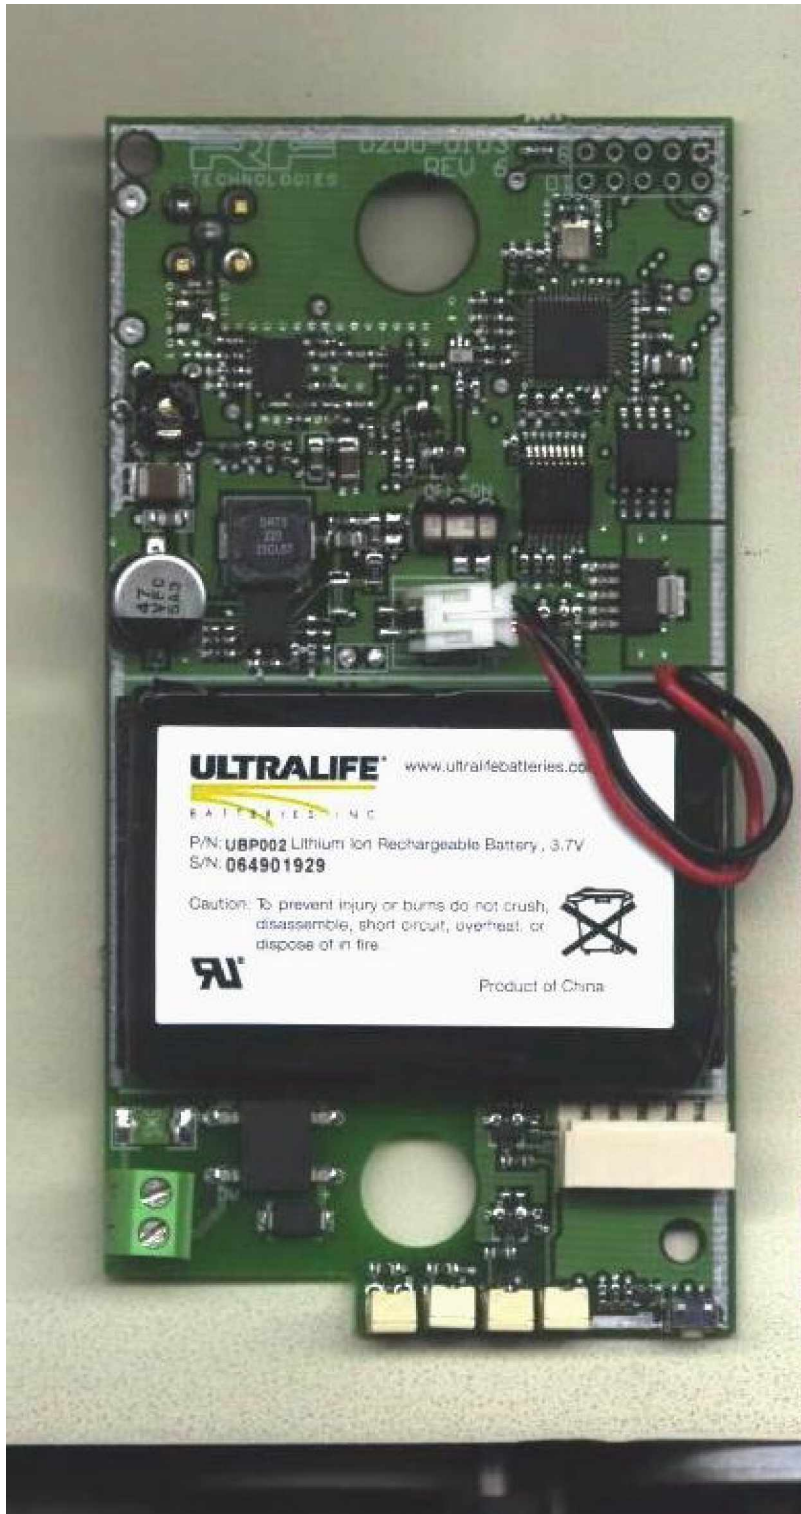

Internal Photo's

Company: RF Technologies

Router Model: 0800-0364

Date: 04-09-2008

Photo Description: **Back cover removed**

Company: RF Technologies
Router Model: 0800-0364
Date: 04-09-2008
Photo Description: Circuit board – side 1

Company: RF Technologies
Router Model: 0800-0364
Date: 04-07-2008
Photo Description: **Circuit board – Back Side**

Company: RF Technologies
Router Model: 0800-0364
Date: 04-07-2008
Photo Description: **Inside covers**